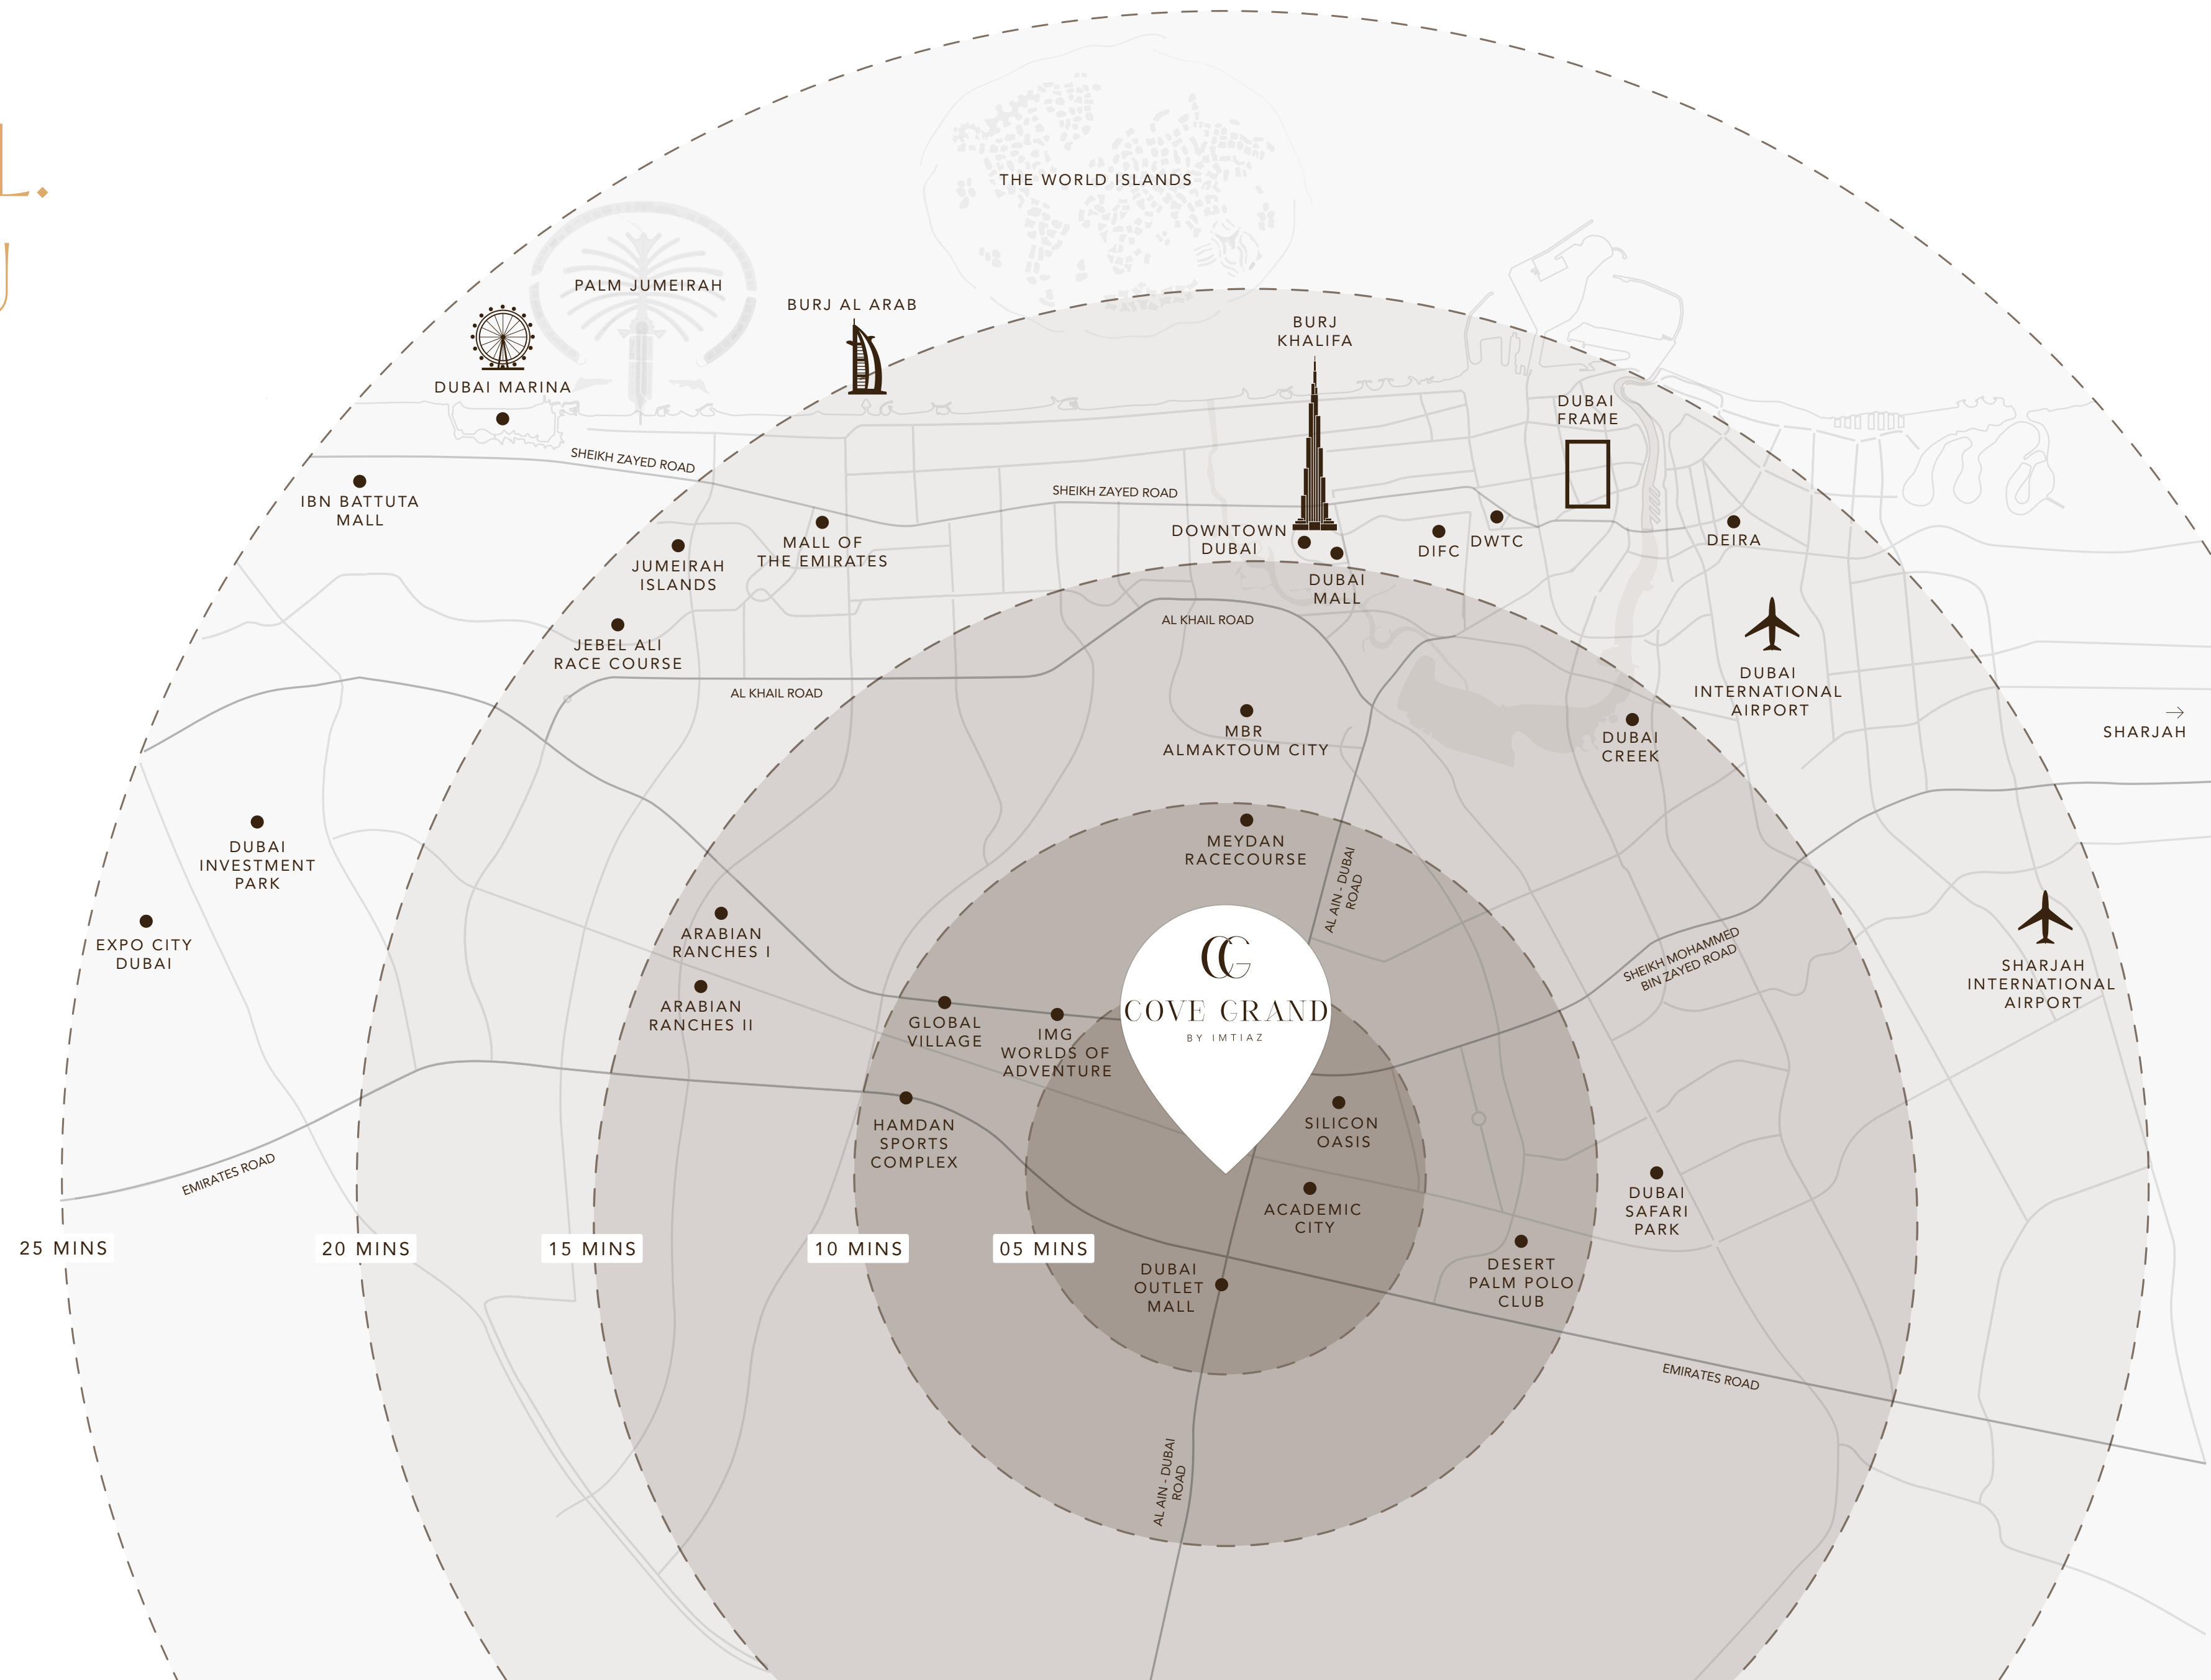

A HORIZON RESERVED
JUST FOR YOU

AN ADDRESS
WHERE
GENERATIONS
FLOURISH

COVE GRAND
by TRISTAR

IN REACH OF IT ALL. IN TUNE WITH YOU

Located in Dubailand, Cove Grand by Imtiaz positions you within easy reach of schools, shopping, dining, and major highways while keeping you wrapped in a sense of calm. It's convenience minus compromise.

5 Minutes

IMG Worlds of Adventure
Academic City
Silicon Oasis
Global Village
Dubai Outlet Mall

20 Minutes

Dubai Intl. Airport
Downtown Dubai
Dubai Mall
Burj Khalifa
Dubai Frame
Dubai Creek
Mall Of The Emirates

12 Minutes

Desert Palm Polo Club
Dubai Safari Park
Meydan Racecourse

25 Minutes

Dubai Marina
Palm Jumeirah
Jebel Ali Race Course
Jumeirah Islands
Ibn Battuta Mall
Dubai Parks and Resorts
Expo City Dubai

THE QUINTESSENCE
OF ELEGANT LIVING