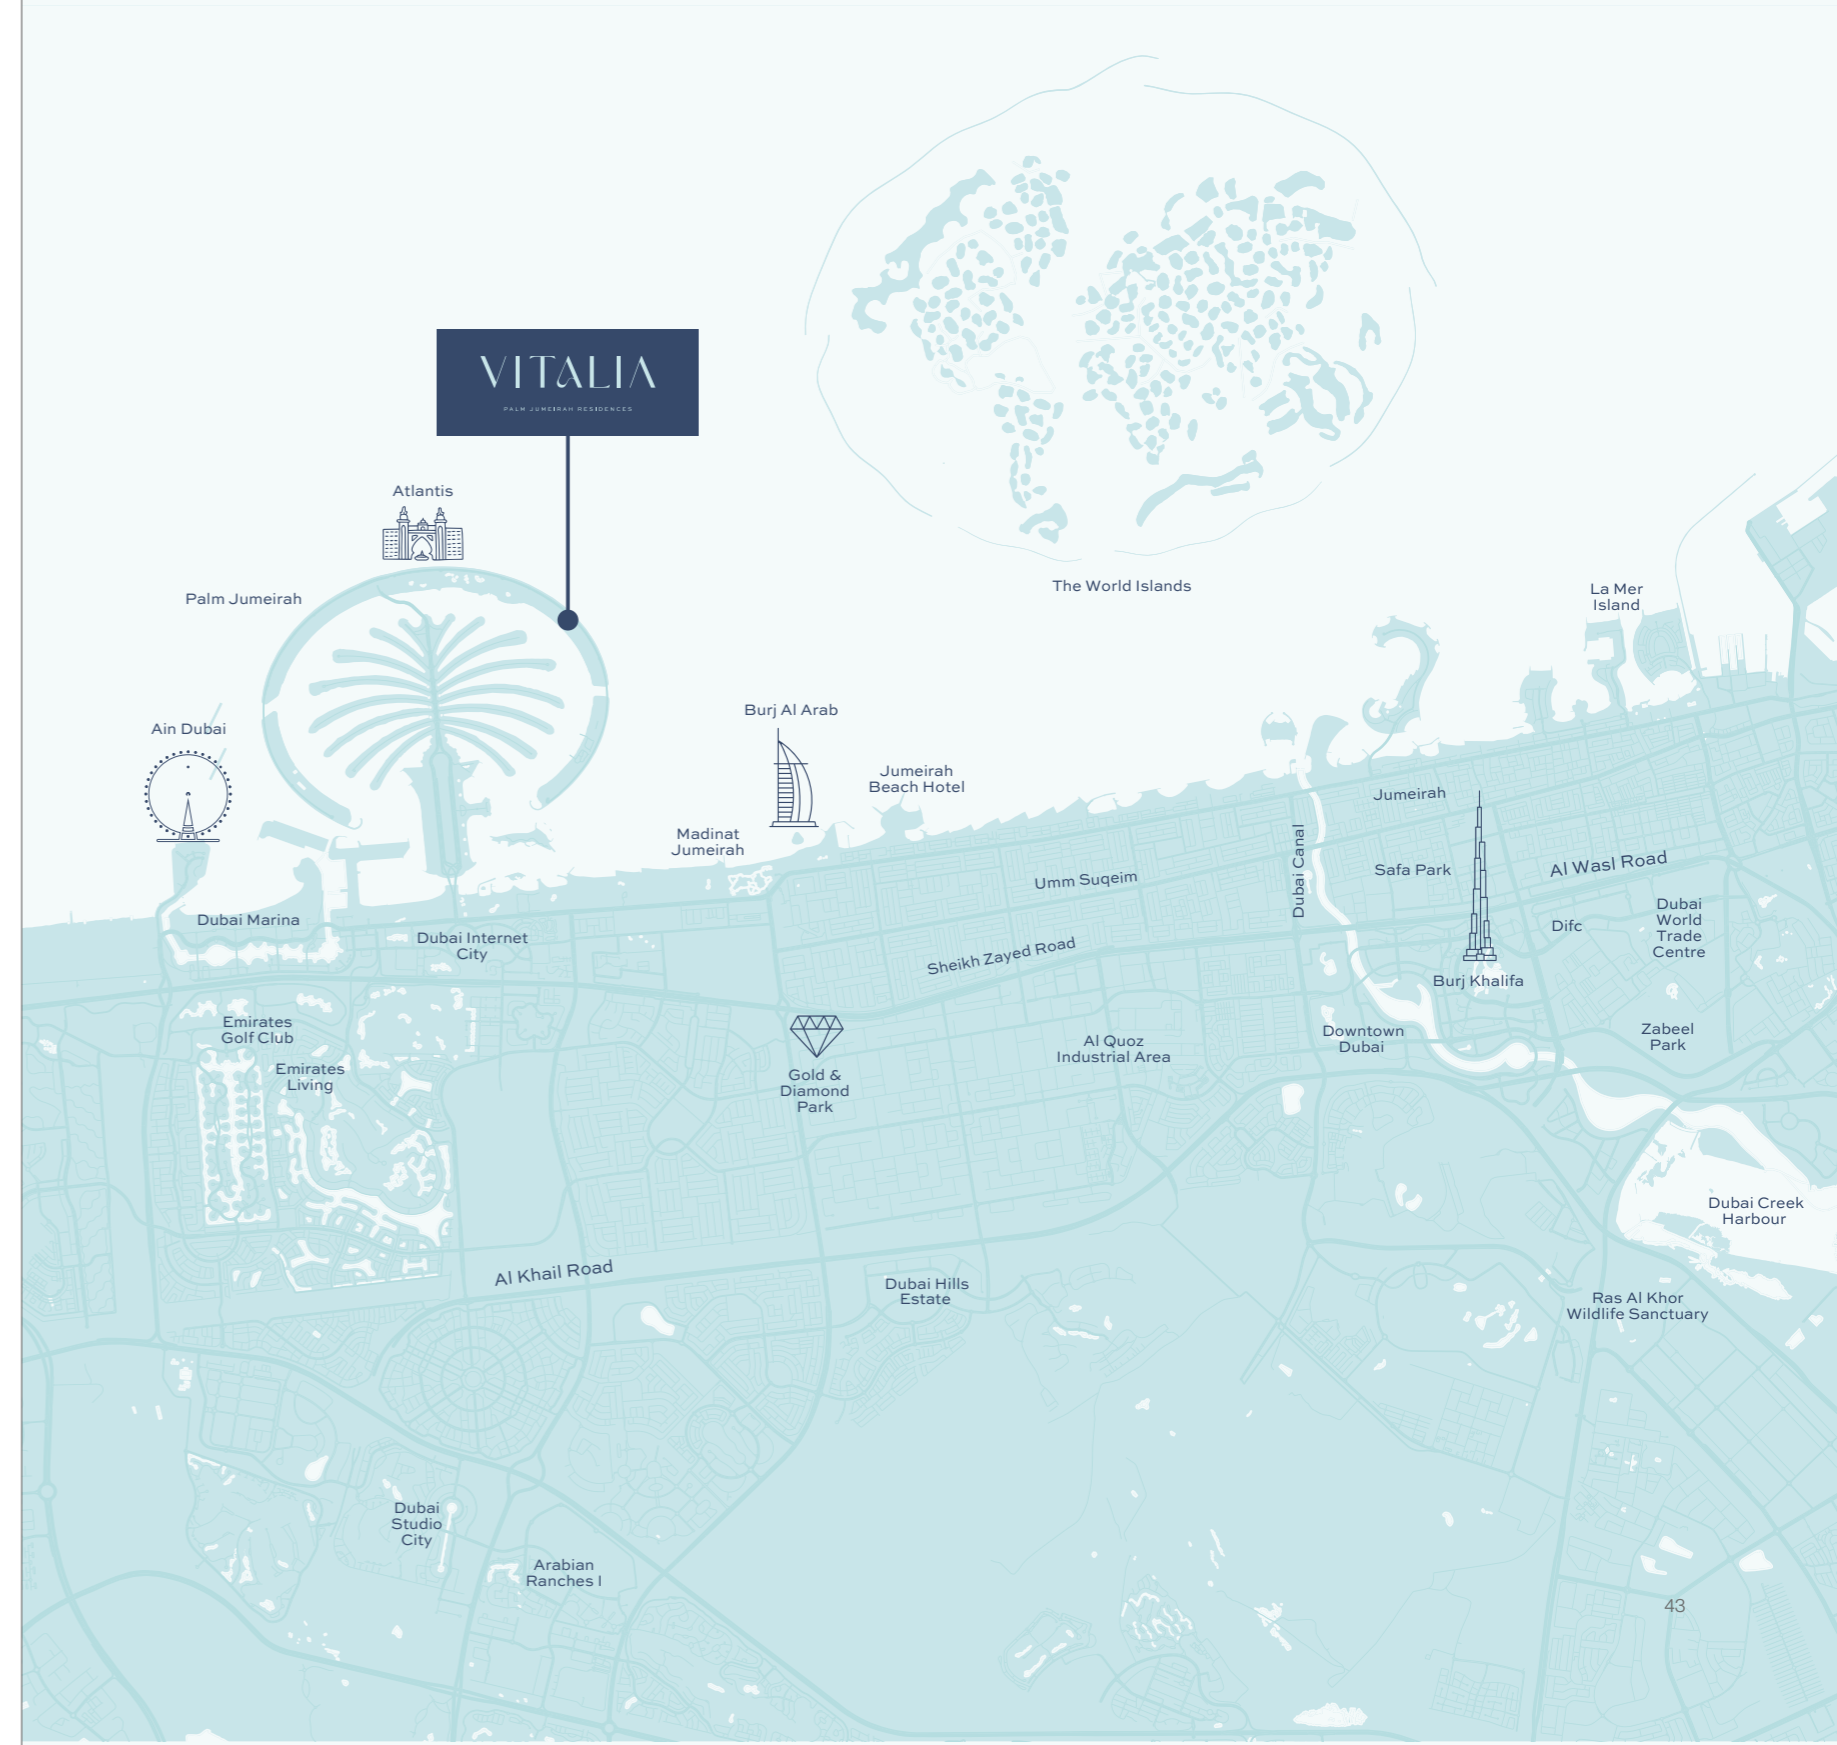

# WORLDS APART, MINUTES AWAY

2

minutes from  
The Royal Atlantis

10

minutes from  
Nakheel Mall

12

minutes from  
Sheikh Zayed Road

15

minutes from  
Dubai Marina

15

minutes from  
Dubai Harbour

20

minutes from  
Mall of Emirates

25

minutes from Dubai Mall  
& Burj Khalifa

25

minutes from Dubai  
International Financial Centre

30

minutes from Dubai  
International Airport