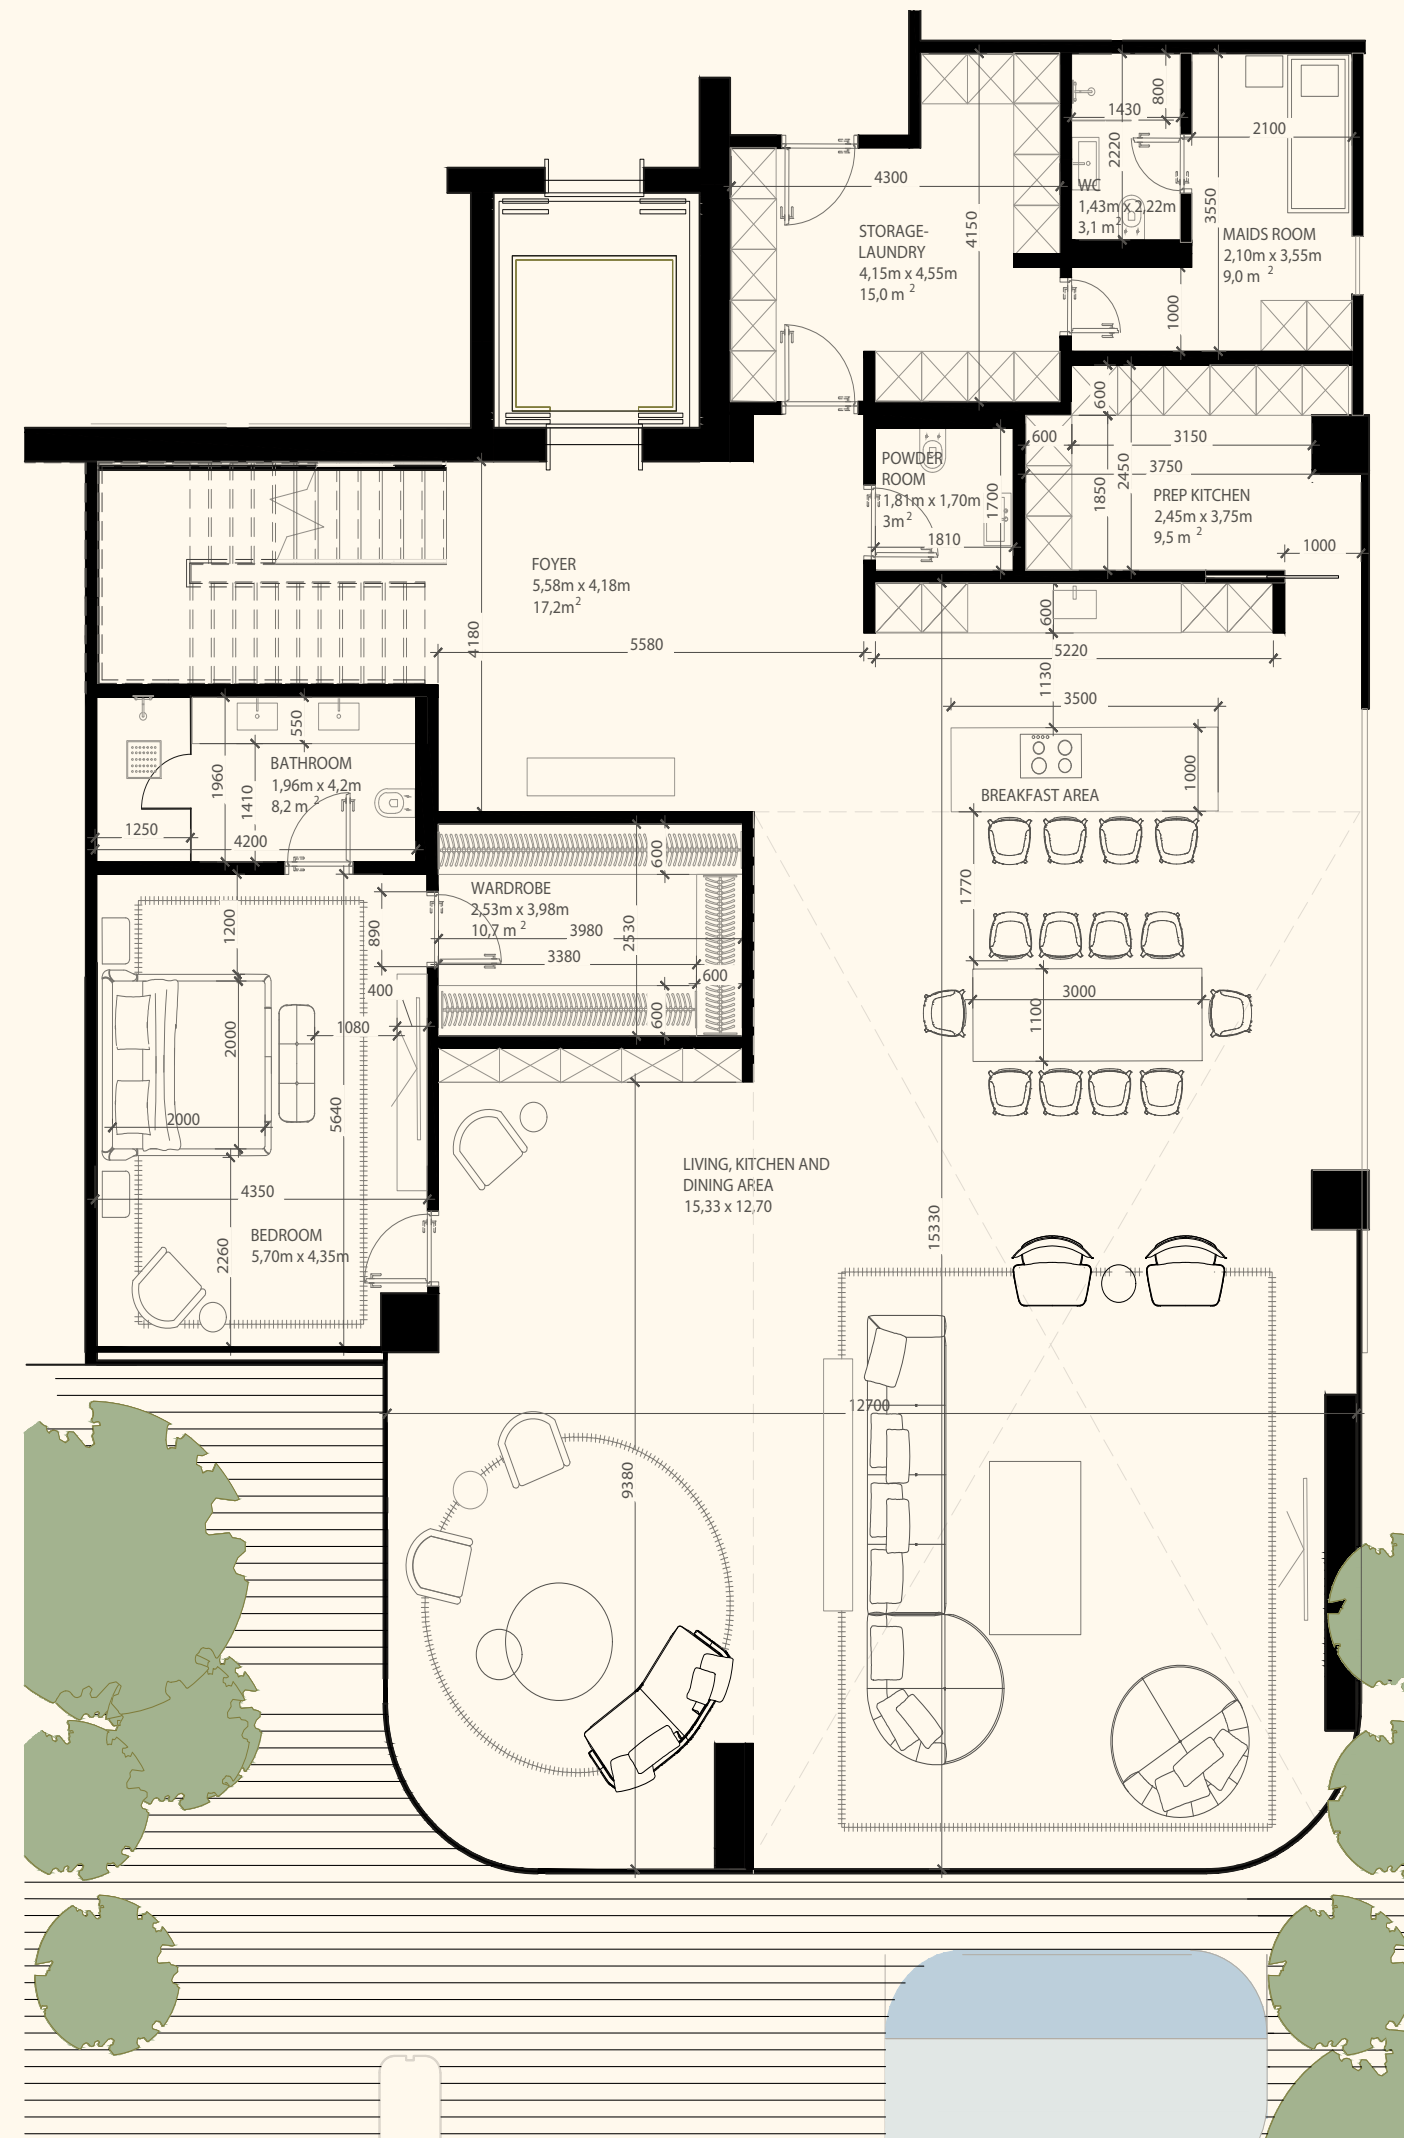

Unit 203

4 Bedrooms | 6 Bathrooms | 4 Parking Spaces

Residence	4,431 sq. ft.	412 sq. mt.
Terrace	3,244 sq. ft.	301 sq. mt.
Total	7,675 sq. ft.	713 sq. mt.

ORLA

DORCHESTER COLLECTION
DUBAI

Sea View

Beach View

Lower Level

Upper Level

Unit 204

4 Bedroom Duplex | 6 Bathrooms | 4 Parking Spaces

Residence	4,953 sq. ft.	460 sq. mt.
Terrace	3,846 sq. ft.	357 sq. mt.
Total	8,799 sq. ft.	817 sq. mt.

ORLA

DORCHESTER COLLECTION
DUBAI

Sea View

Beach View

Unit 205

4 Bedroom Duplex | 6 Bathrooms | 4 Parking Spaces

Residence	6,566 sq. ft.	610 sq. mt.
Terrace	4,578 sq. ft.	425 sq. mt.
Total	11,145 sq. ft.	1,035 sq. mt.

Lower Level

Upper Level

ORLA

DORCHESTER COLLECTION
DUBAI

Sea View

Beach View

Lower Level

Upper Level

Unit 206

4 Bedroom Duplex | 6 Bathrooms | 4 Parking Spaces