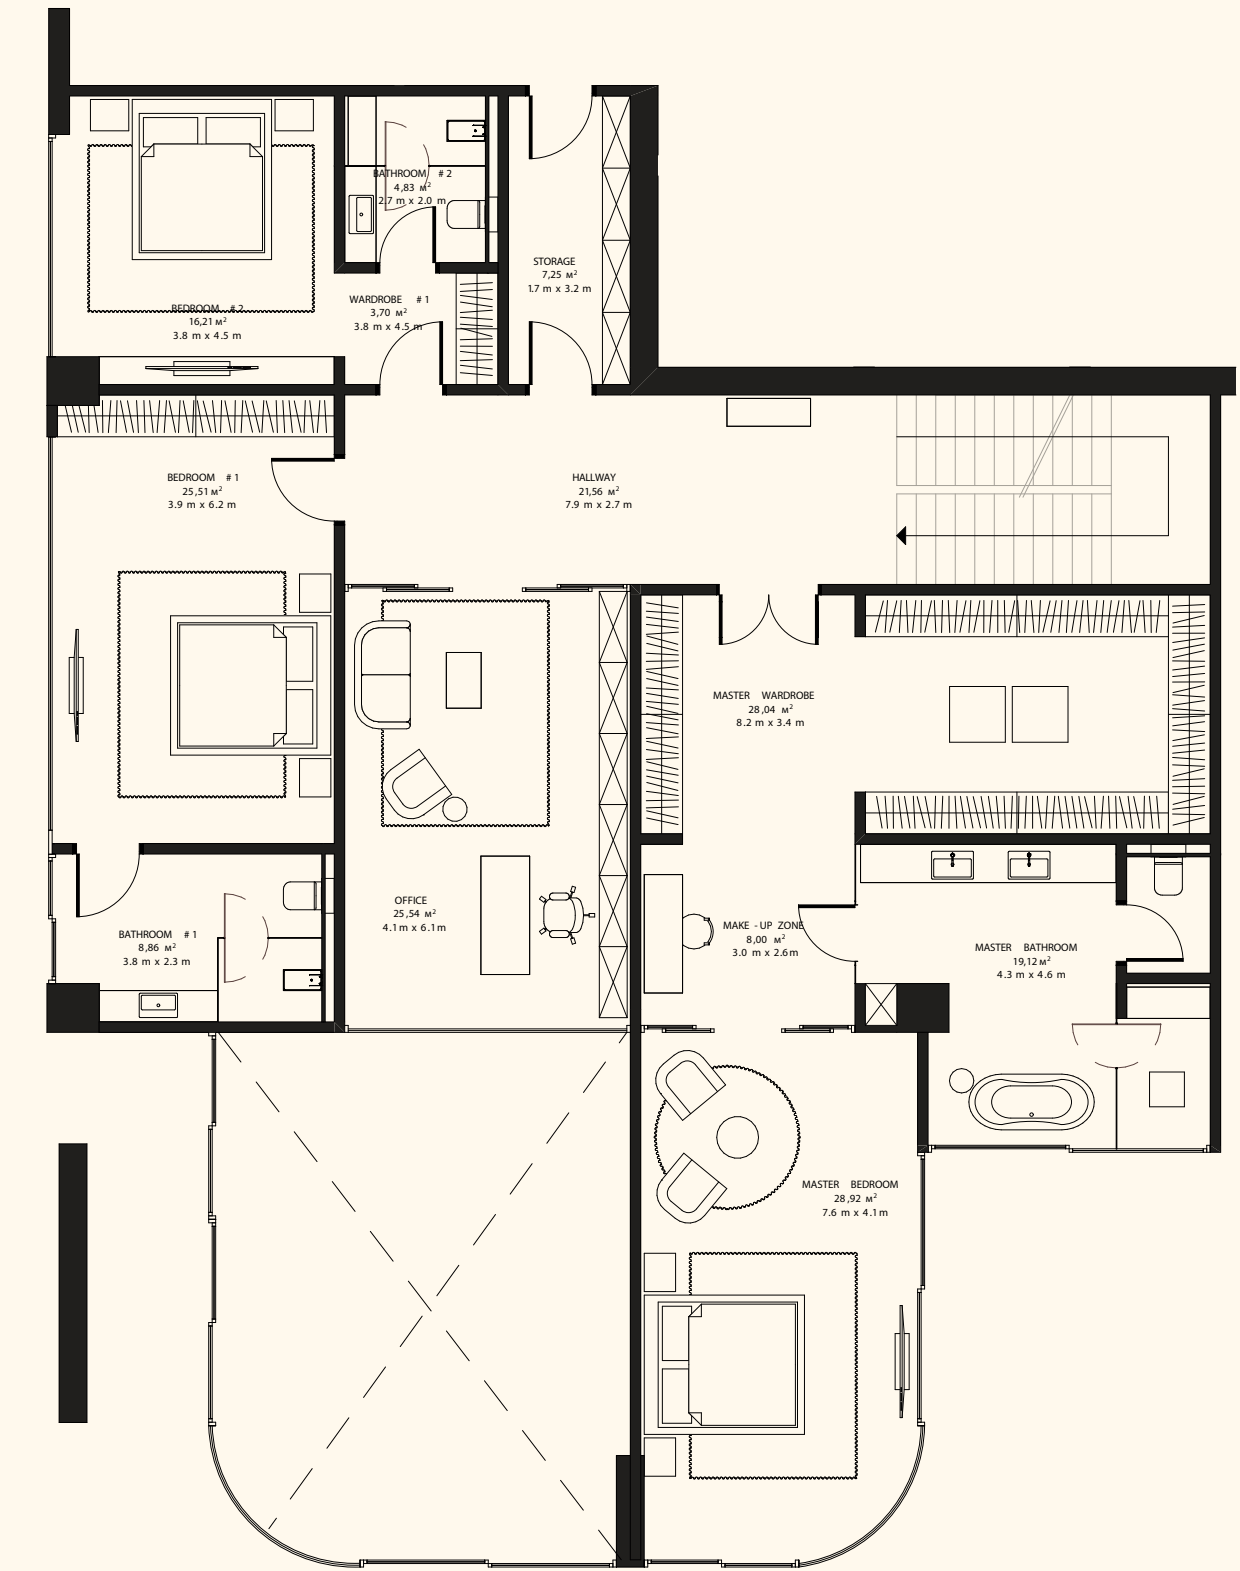

Upper Level