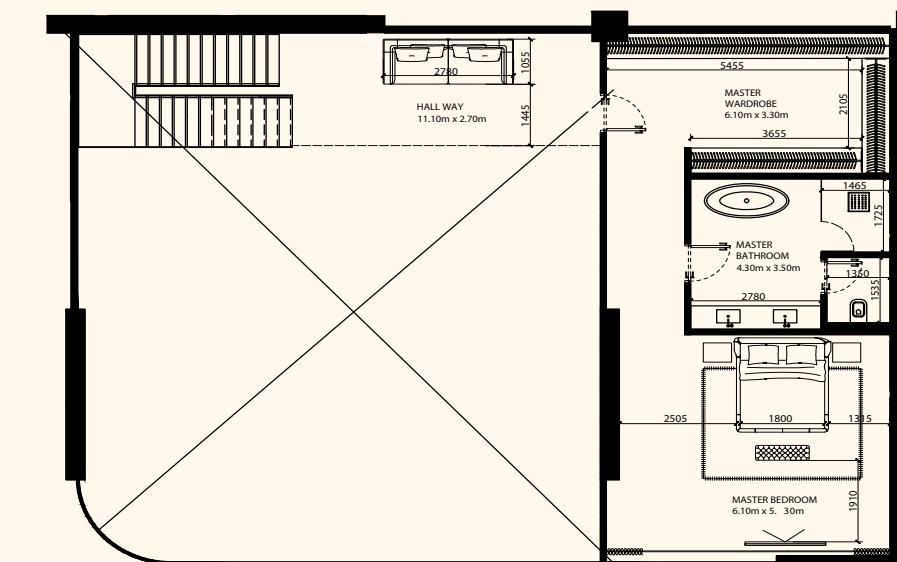

Sea View

Beach View

Unit 205

4 Bedroom Duplex | 6 Bathrooms | 4 Parking Spaces

Residence	6,566 sq. ft.	610 sq. mt.
Terrace	4,578 sq. ft.	425 sq. mt.
Total	11,145 sq. ft.	1,035 sq. mt.

Lower Level

Upper Level

ORLA

DORCHESTER COLLECTION
DUBAI

Sea View

Beach View

Lower Level

Upper Level

Unit 206

4 Bedroom Duplex | 6 Bathrooms | 4 Parking Spaces

Residence	6,861 sq. ft.	637 sq. mt.
Terrace	3,562 sq. ft.	331 sq. mt.
Total	10,424 sq. ft.	968 sq. mt.

ORLA

DORCHESTER COLLECTION
DUBAI

Sea View

Beach View

Lower Level

Upper Level

Unit 207

4 Bedroom Duplex | 6 Bathrooms | 4 Parking Spaces

Residence	5,609 sq. ft.	521 sq. mt.
Terrace	2,606 sq. ft.	242 sq. mt.
Total	8,216 sq. ft.	763 sq. mt.

ORLA

DORCHESTER COLLECTION
DUBAI

Sea View

Beach View

Unit 208