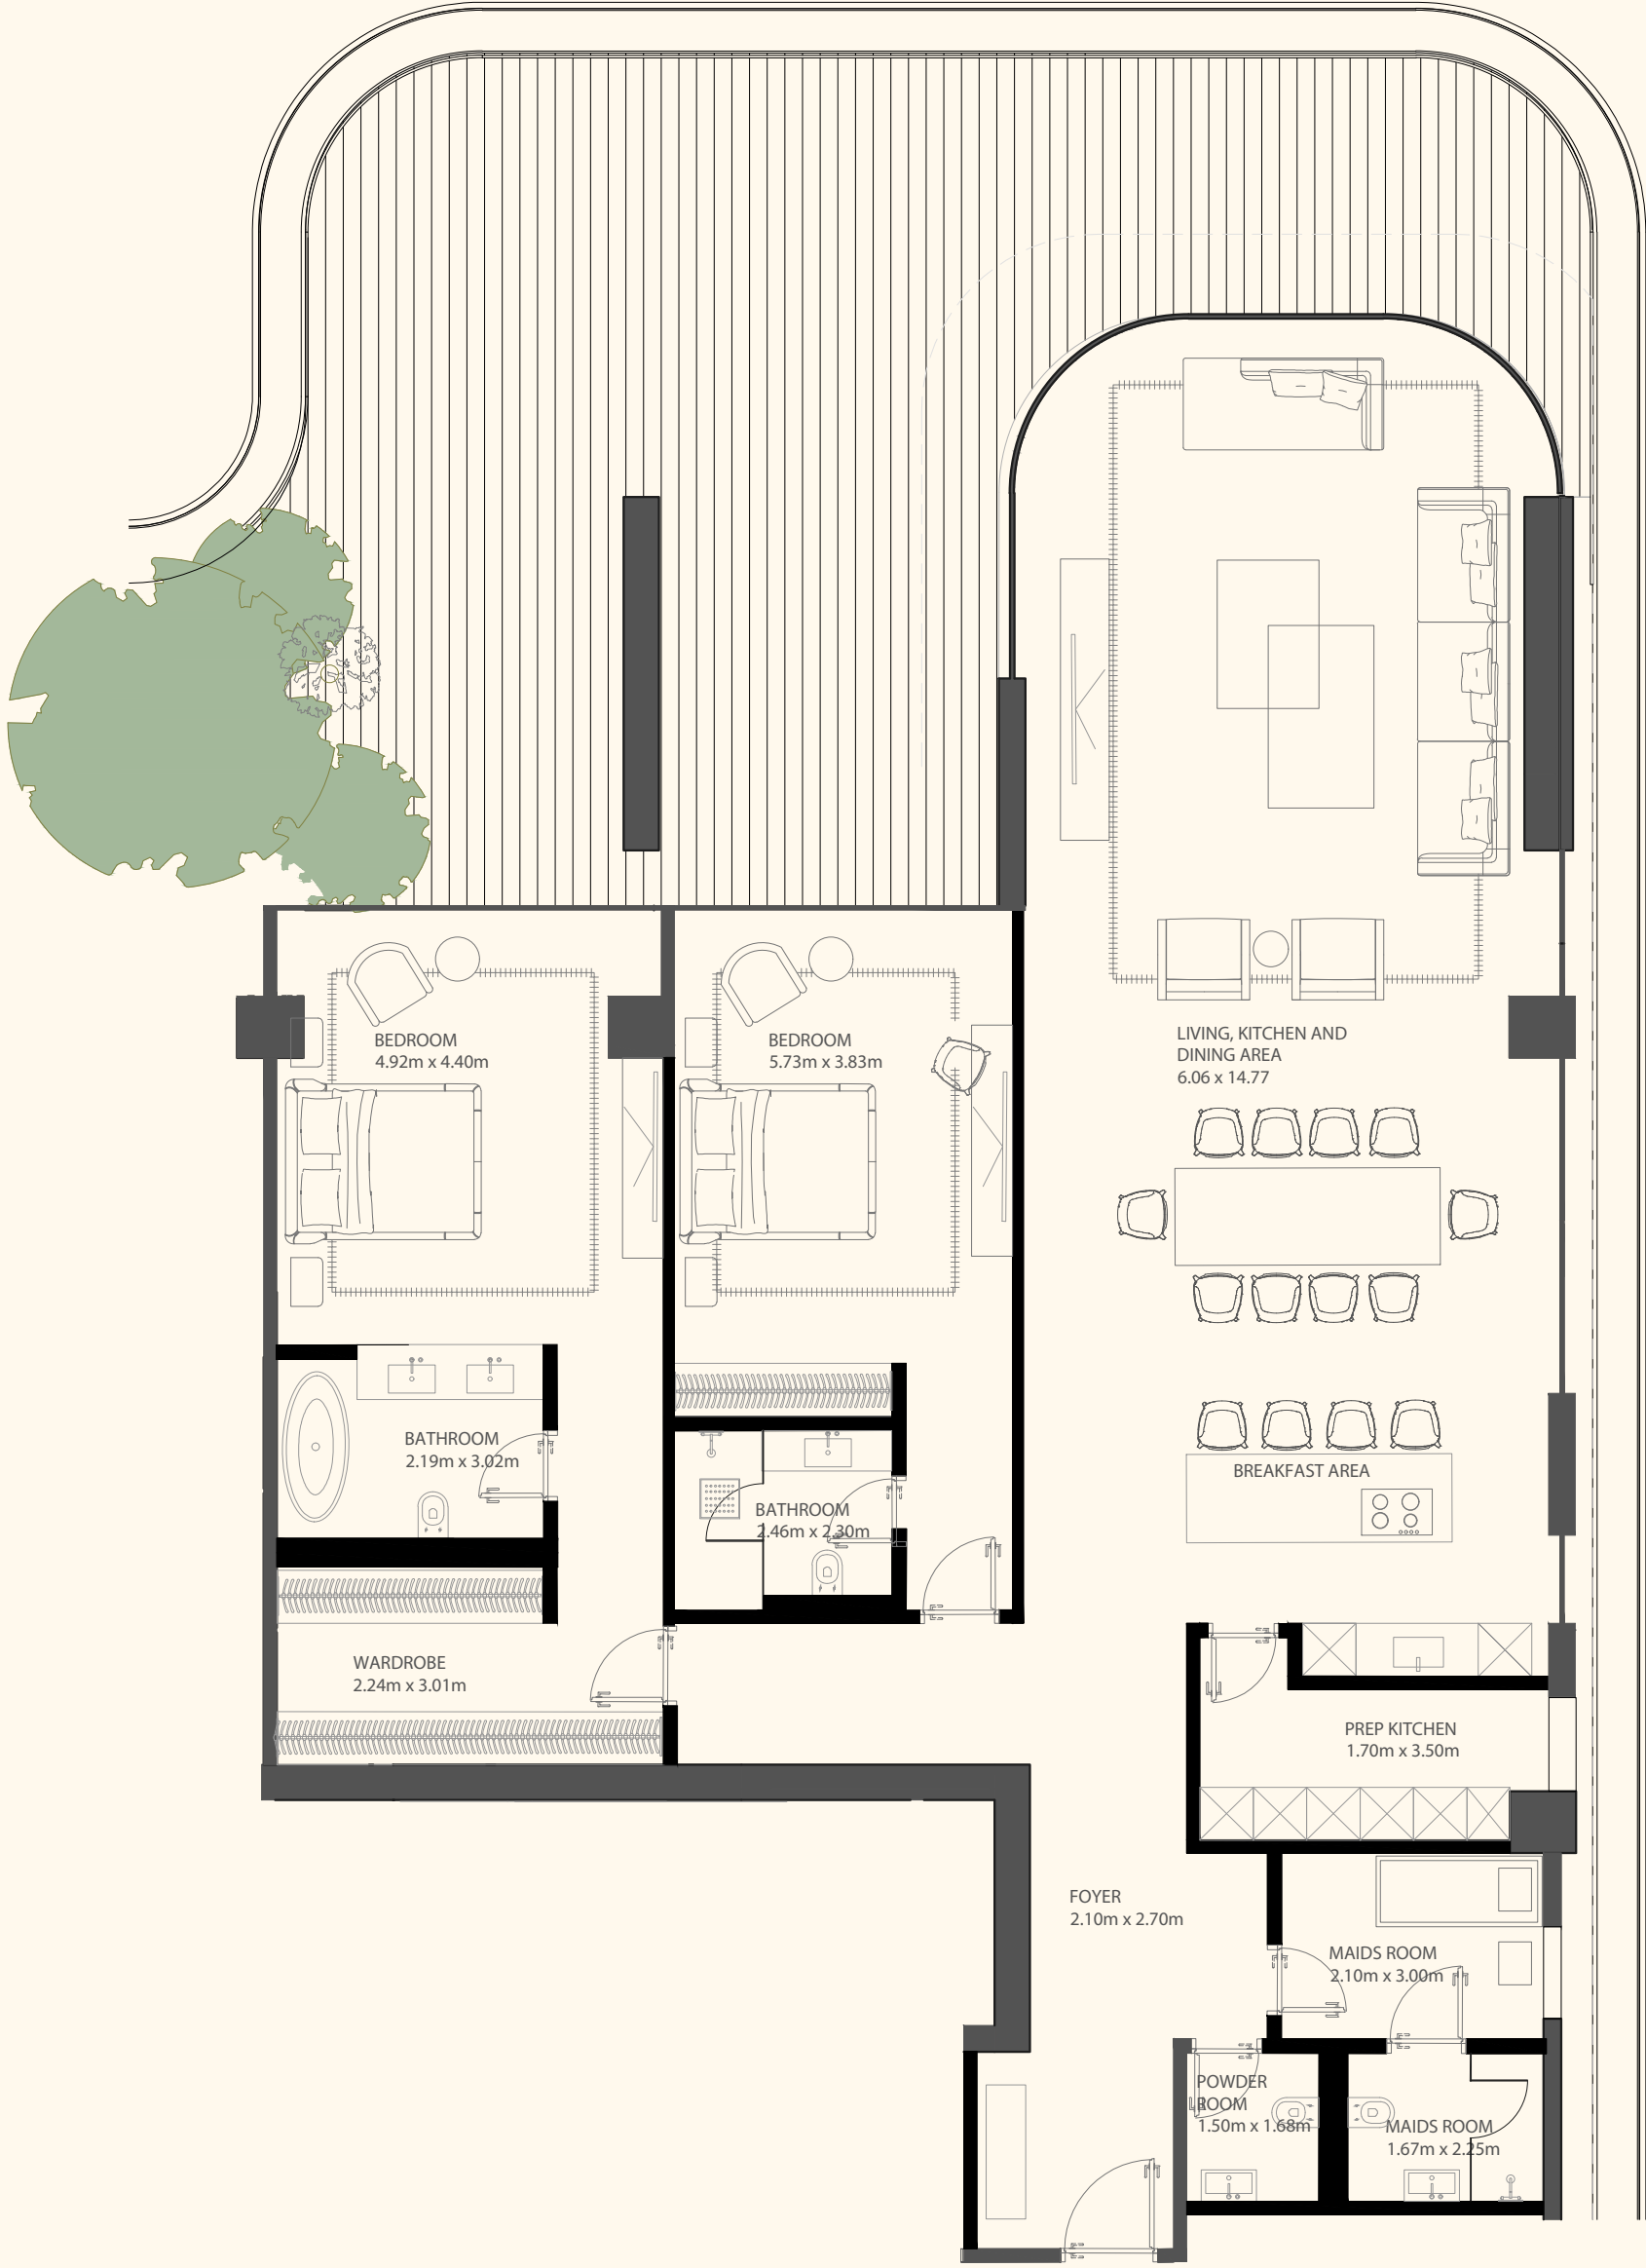

Residence	3,993 sq. ft.	371 sq. mt.
Terrace	2,533 sq. ft.	235 sq. mt.
Total	6,525 sq. ft.	606 sq. mt.

ORLA

DORCHESTER COLLECTION

DUBAI

Sea View

Beach View

Unit 608

4 Bedroom Simplex | 5 Bathrooms | 4 Parking Spaces

Residence	4,198 sq. ft.	390 sq. mt.
Terrace	2,250 sq. ft.	209 sq. mt.
Total	6,448 sq. ft.	599 sq. mt.

ORLA

DORCHESTER COLLECTION
DUBAI

Sea View

Beach View

Unit 611

2 Bedrooms | 3 Bathrooms | 2 Parking Spaces

Residence	2,293 sq. ft.	213 sq. mt.
Terrace	1,052 sq. ft.	98 sq. mt.
Total	3,344 sq. ft.	311 sq. mt.

ORLA

DORCHESTER COLLECTION
DUBAI

Sea View

Beach View

Unit 705

3 Bedroom Simplex | 4 Bathrooms | 3 Parking Spaces

Residence	3,595 sq. ft.	334 sq. mt.
Terrace	667 sq. ft.	62 sq. mt.
<hr/>		
Total	4,263 sq. ft.	396 sq. mt.

ORLA

DORCHESTER COLLECTION

DUBAI

Sea View

Beach View

Unit 803

4 Bedrooms | 6 Bathrooms | 4 Parking Spaces