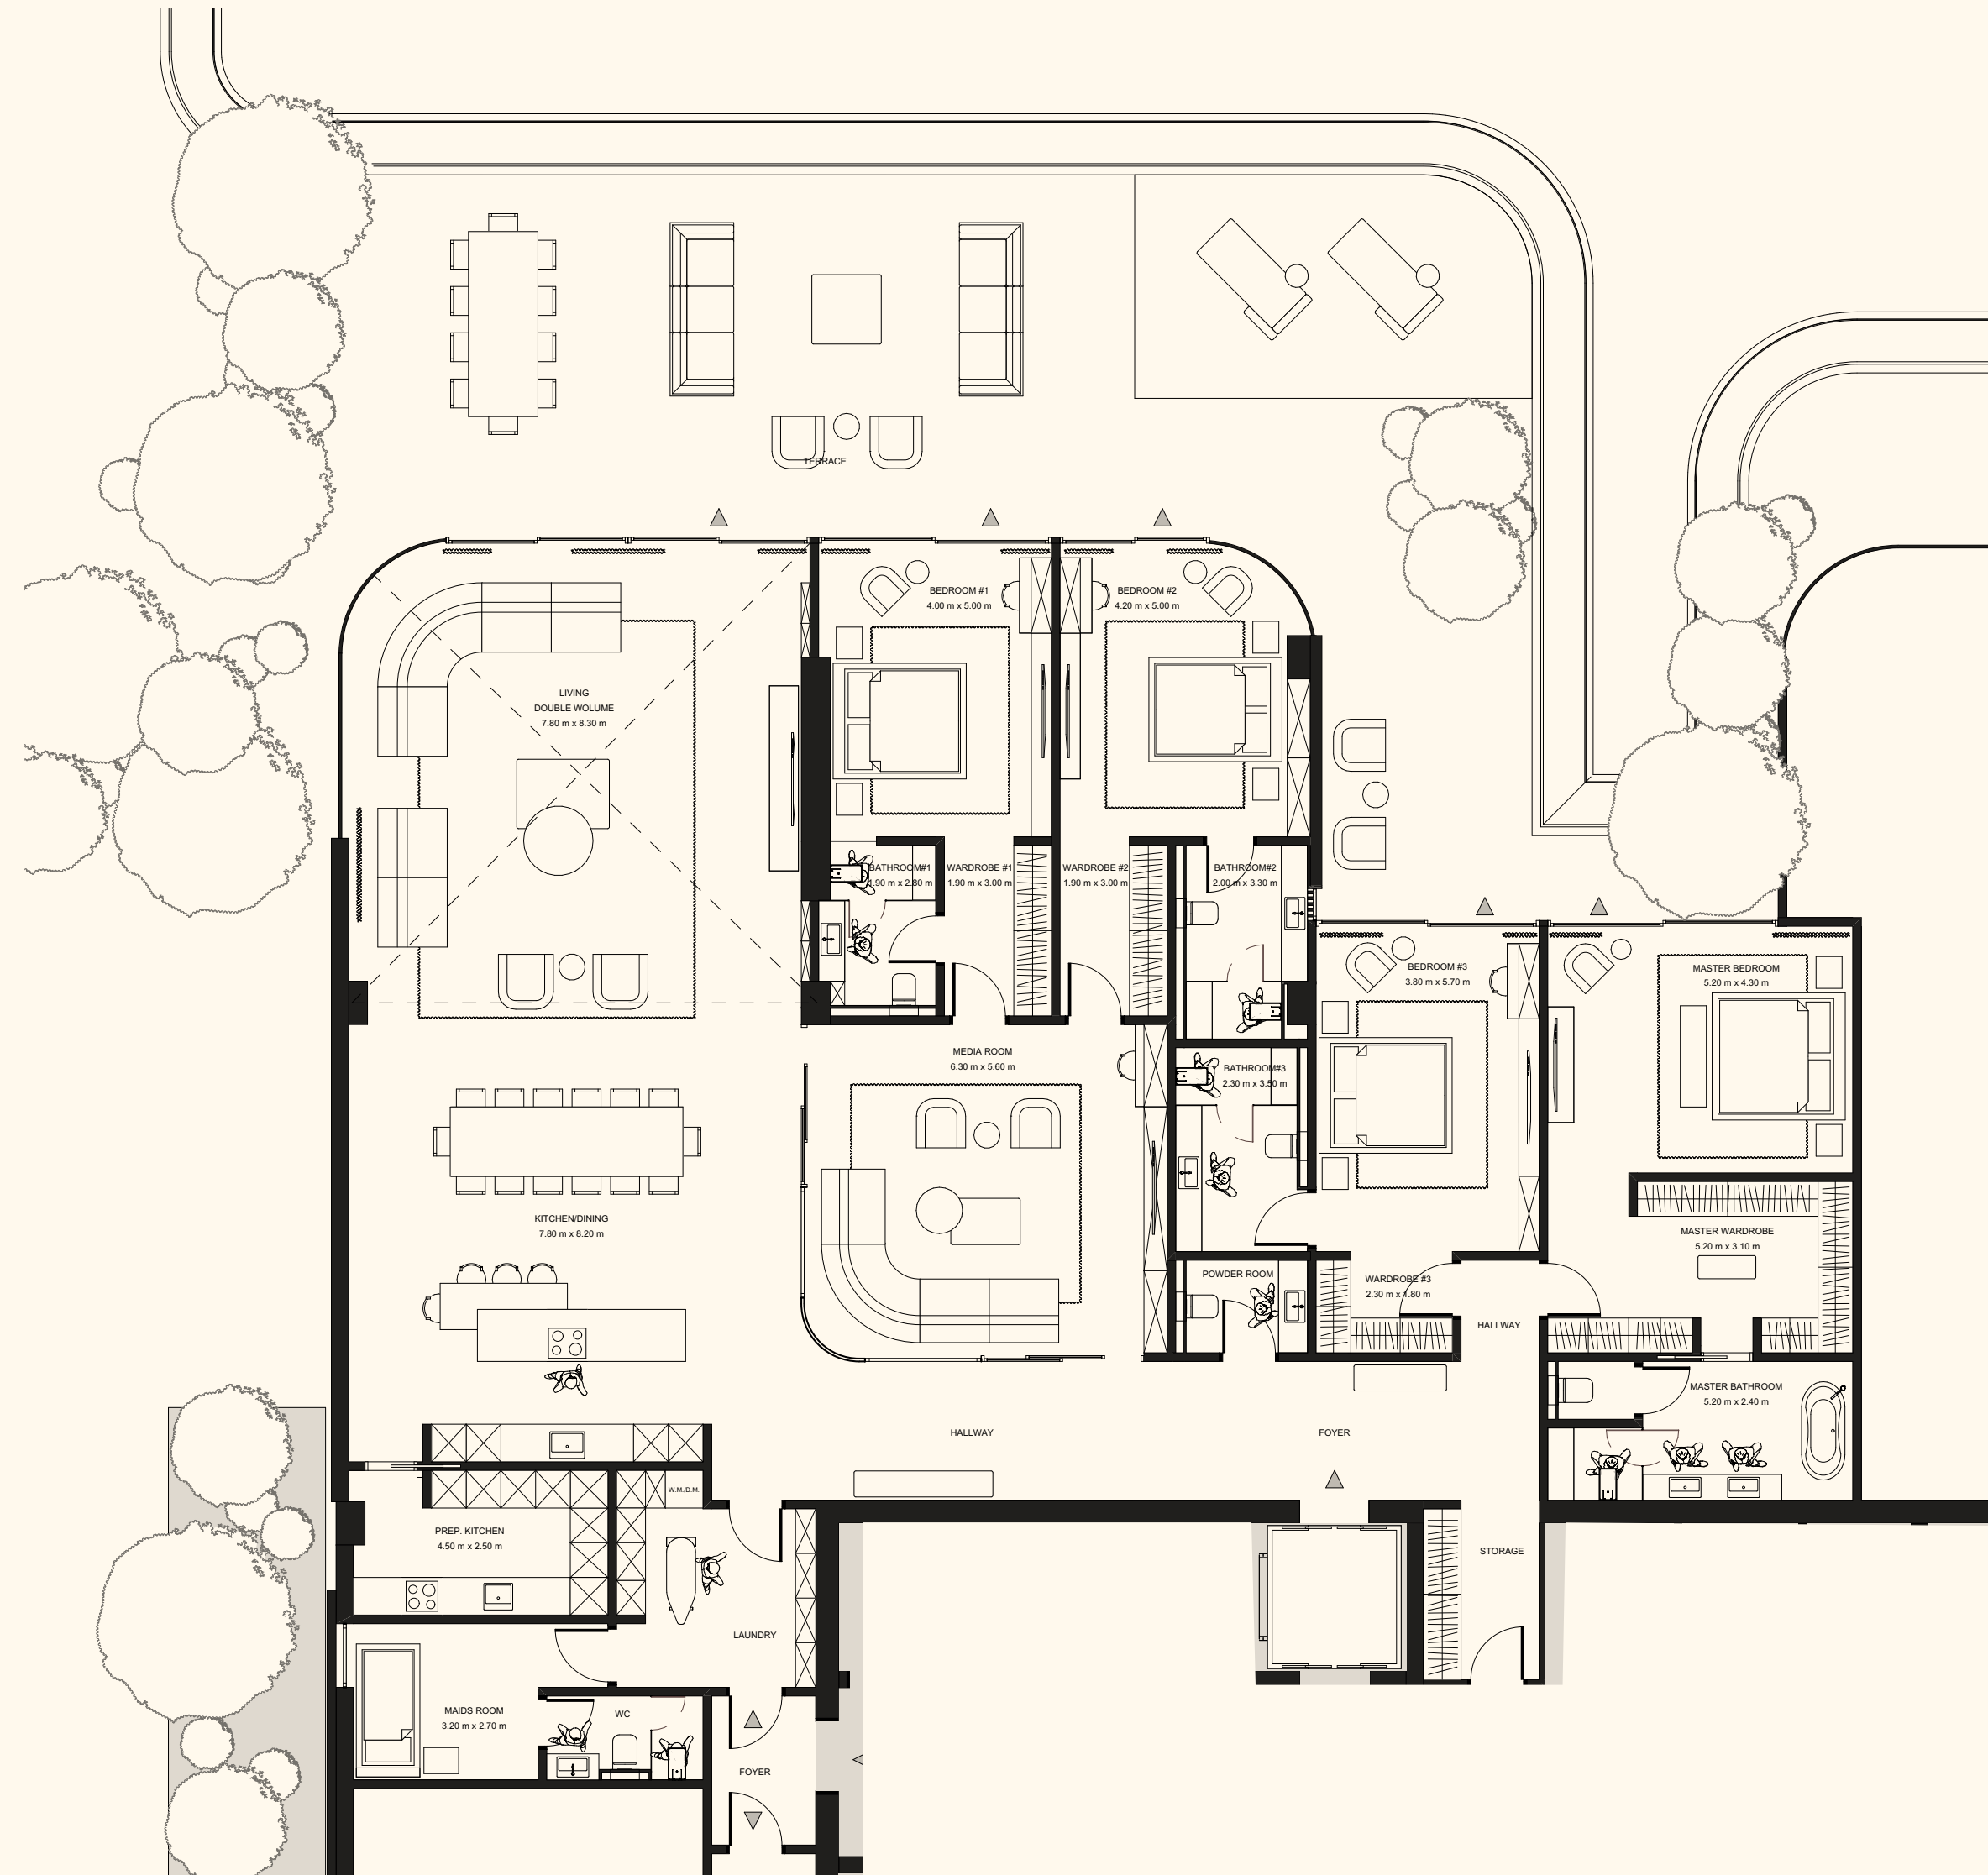

Unit 804

4 Bedroom Duplex | 6 Bathrooms | 4 Parking Spaces

Residence	5,885 sq. ft.	547 sq. mt.
Terrace	1,901 sq. ft.	177 sq. mt.
Total	7,786 sq. ft.	723 sq. mt.

ORLA

DORCHESTER COLLECTION

DUBAI

Sea View

Beach View