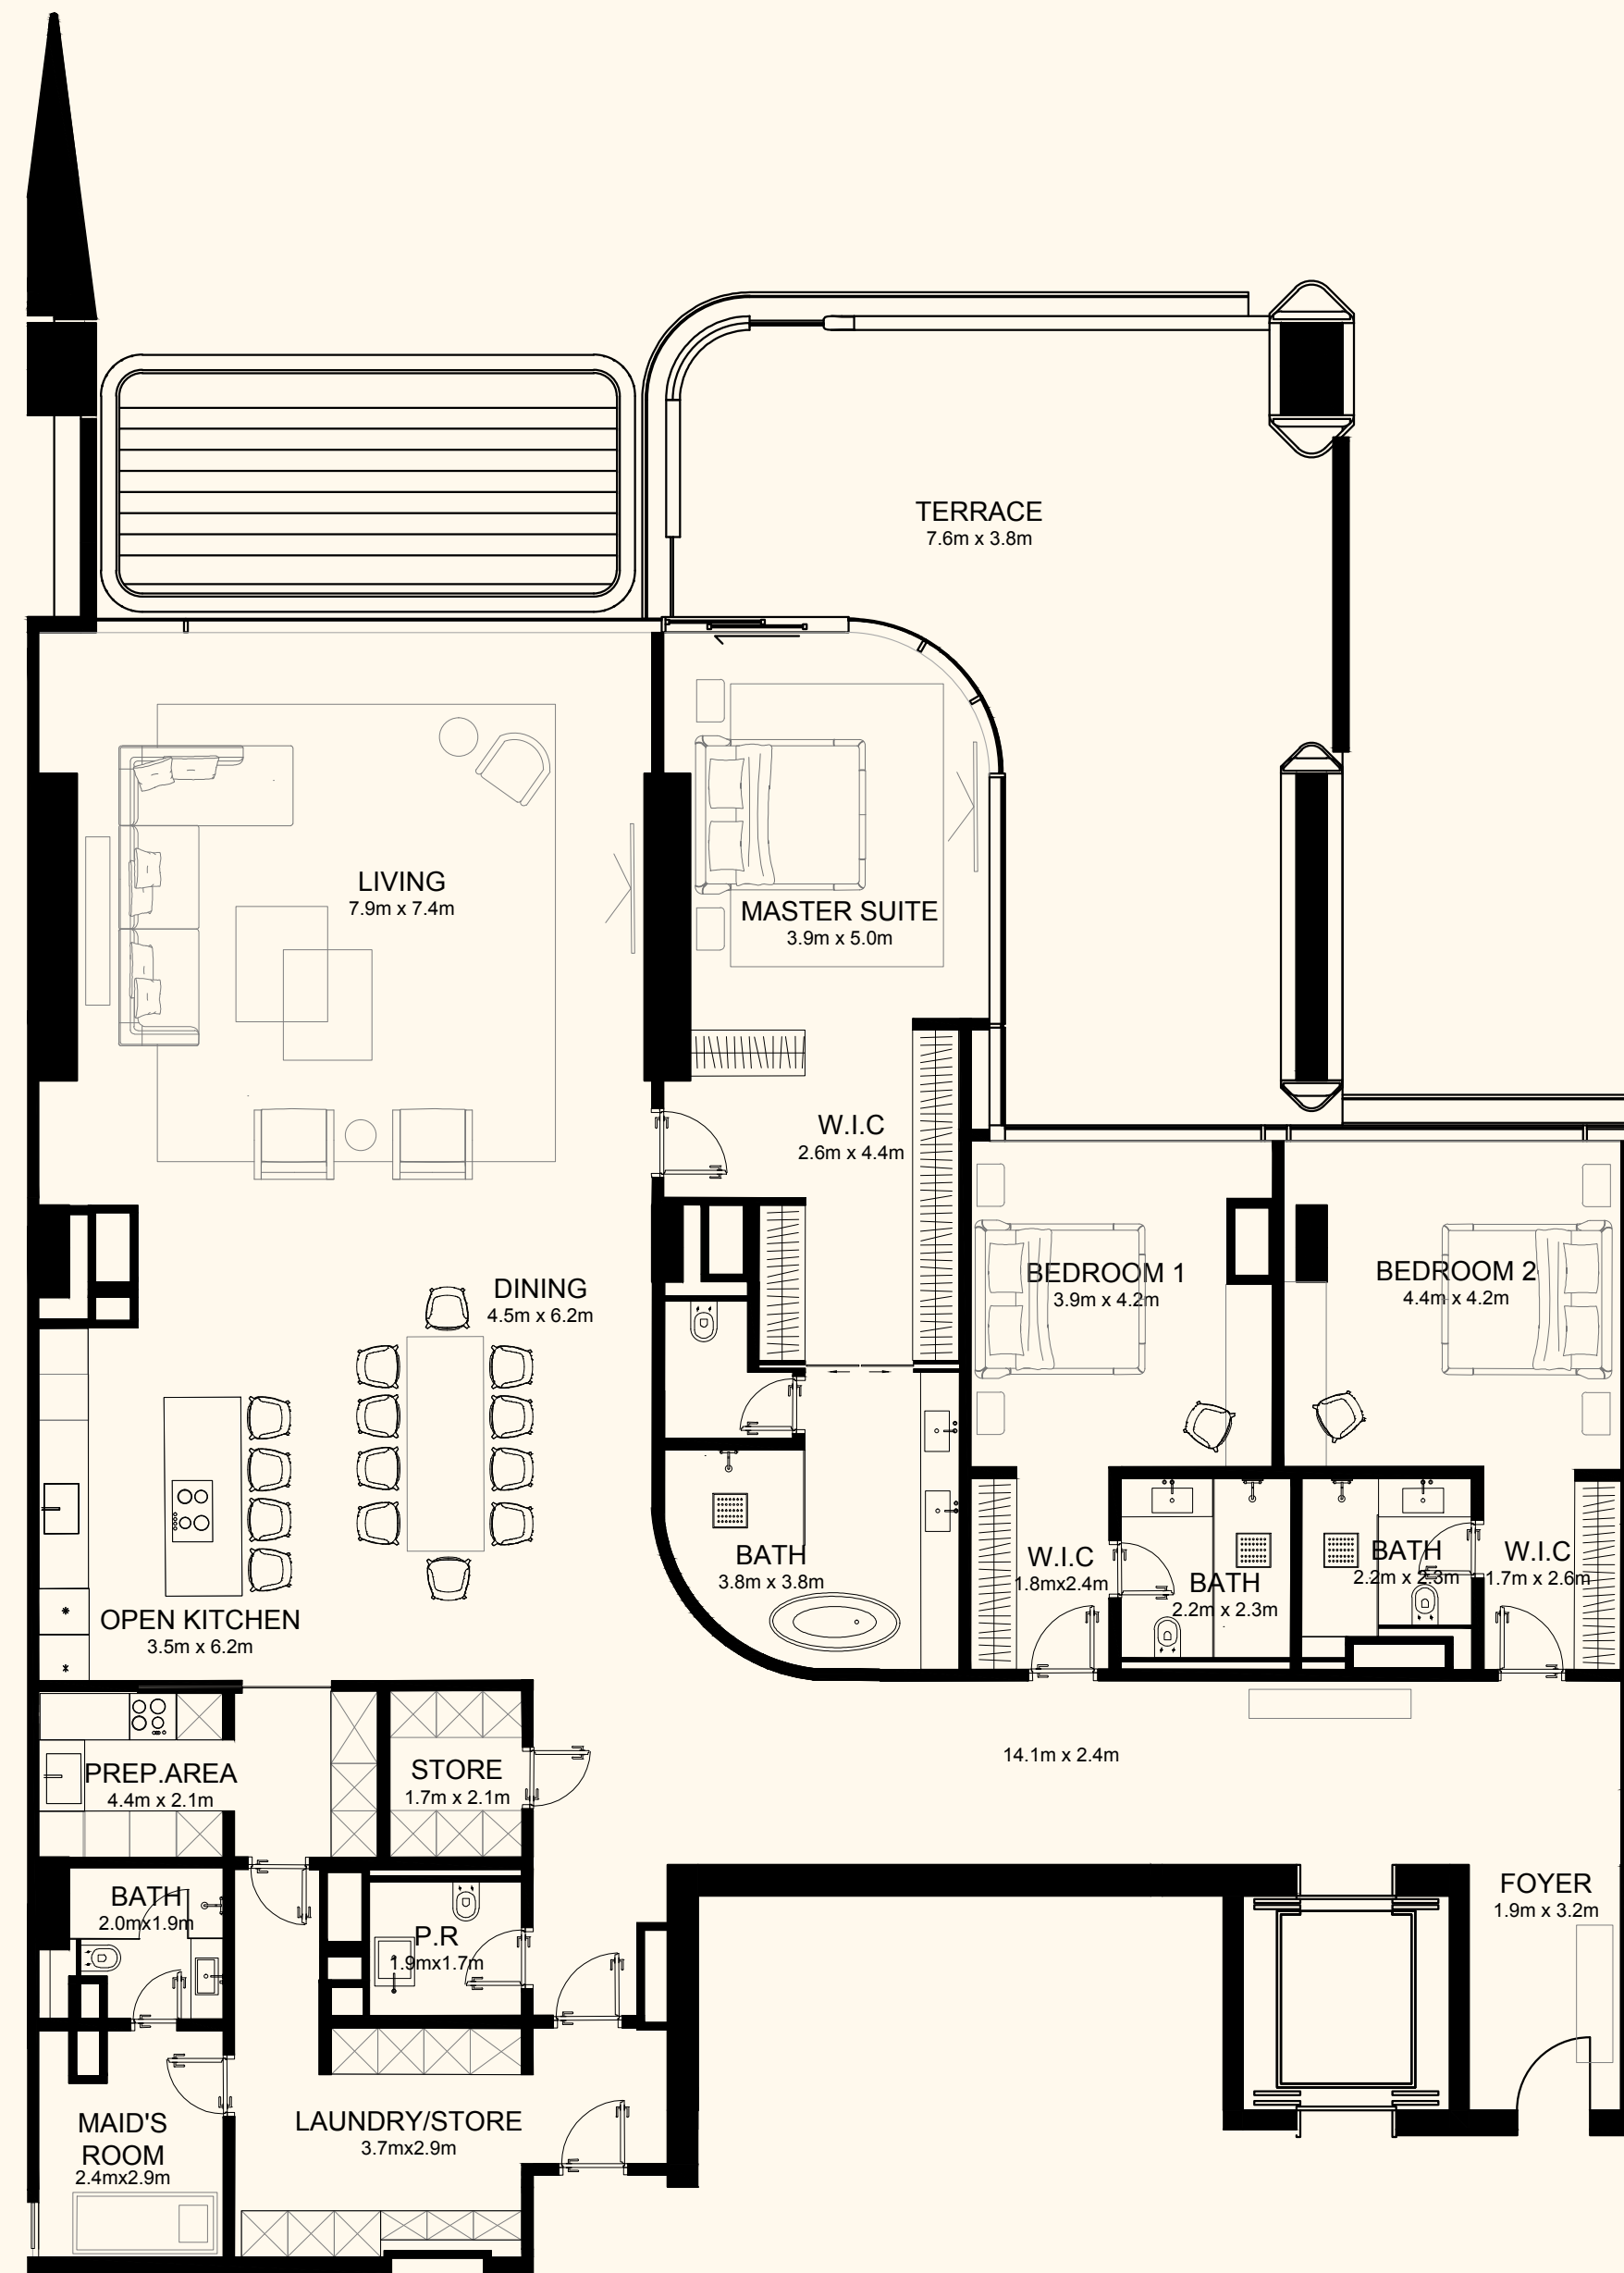

Residence	2,293 sq. ft.	213 sq. mt.
Terrace	1,052 sq. ft.	98 sq. mt.
Total	3,344 sq. ft.	311 sq. mt.

ORLA

DORCHESTER COLLECTION
DUBAI

Sea View

Beach View

Unit 705

3 Bedroom Simplex | 4 Bathrooms | 3 Parking Spaces

Residence	3,595 sq. ft.	334 sq. mt.
Terrace	667 sq. ft.	62 sq. mt.
<hr/>		
Total	4,263 sq. ft.	396 sq. mt.

ORLA

DORCHESTER COLLECTION

DUBAI

Sea View

Beach View

Unit 803

4 Bedrooms | 6 Bathrooms | 4 Parking Spaces