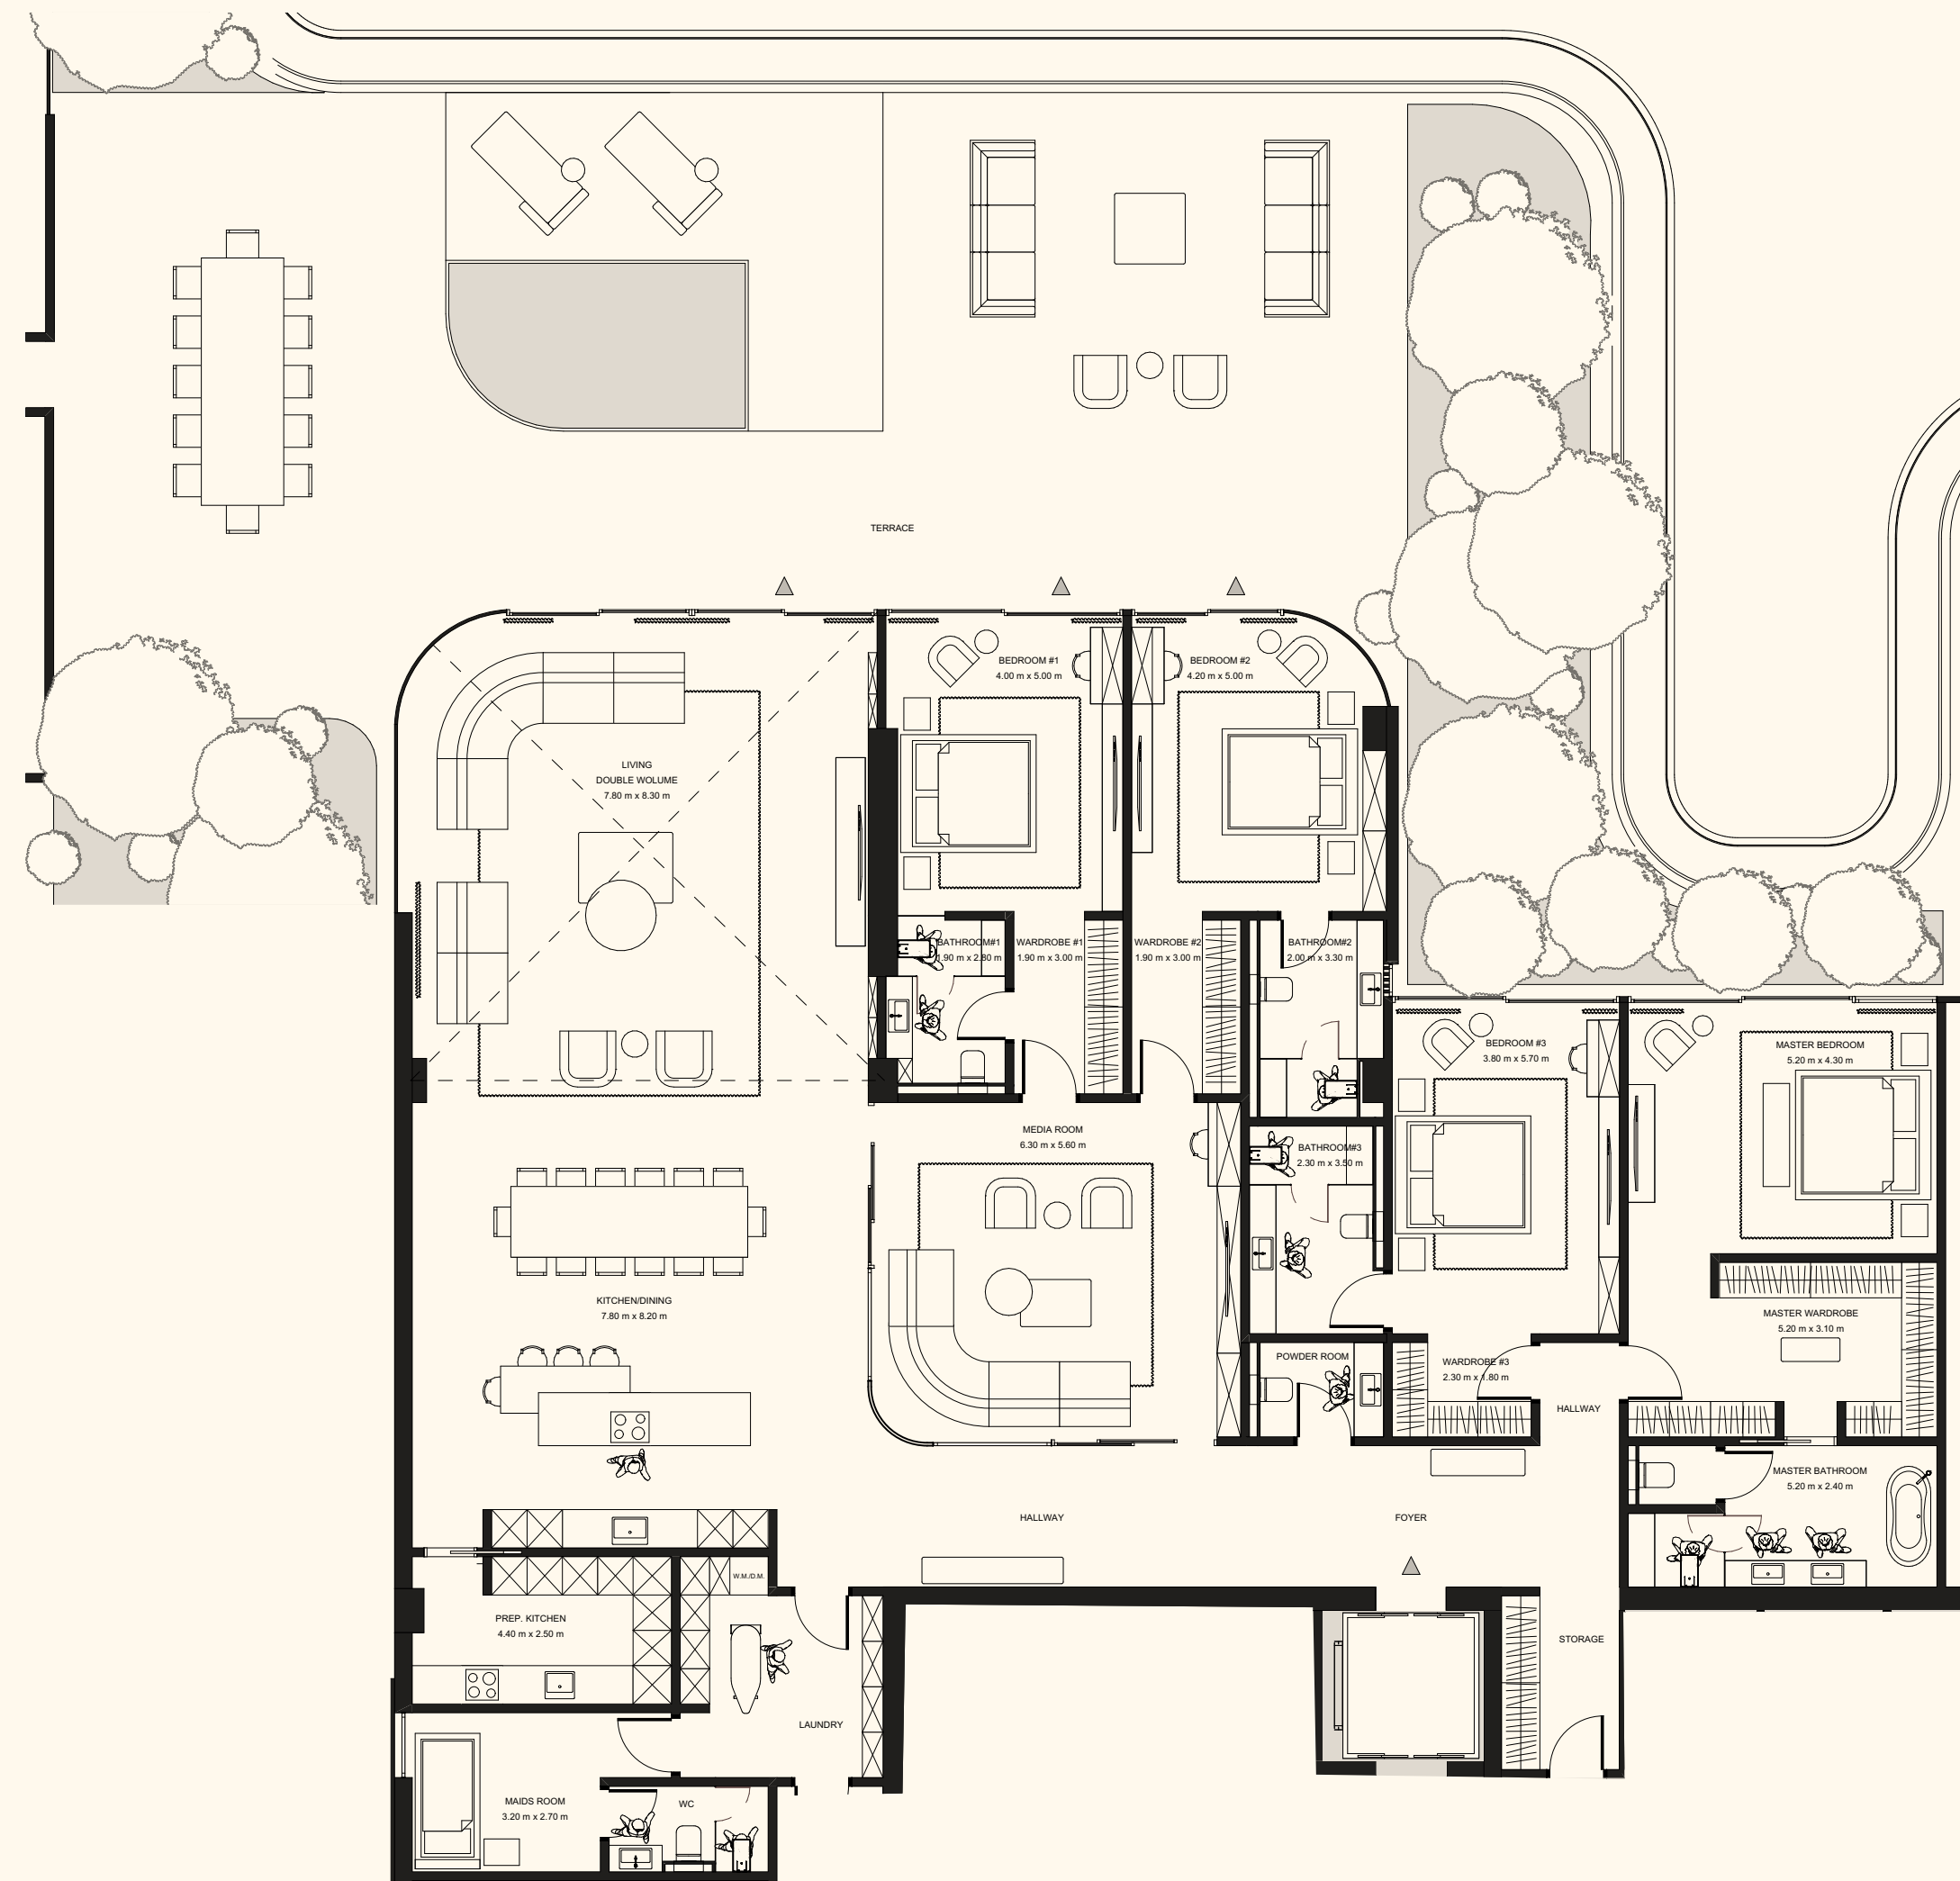

Unit 403

4 Bedrooms | 6 Bathrooms | 4 Parking Spaces

Residence	4,398 sq. ft.	409 sq. mt.
Terrace	3,011 sq. ft.	280 sq. mt.
Total	7,409 sq. ft.	688 sq. mt.

ORLA

DORCHESTER COLLECTION
DUBAI

Sea View

Beach View