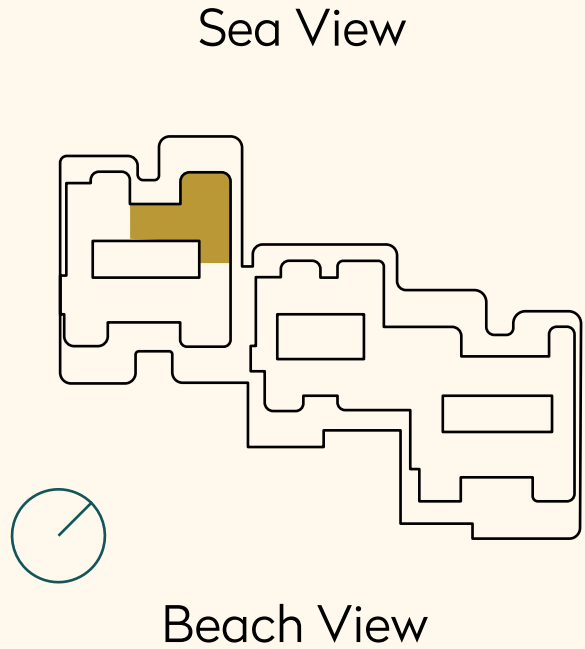

ORLA

DORCHESTER COLLECTION

DUBAI

Unit 603

4 Bedrooms | 6 Bathrooms | 4 Parking Spaces

Residence	3,993 sq. ft.	371 sq. mt.
Terrace	2,533 sq. ft.	235 sq. mt.
Total	6,525 sq. ft.	606 sq. mt.