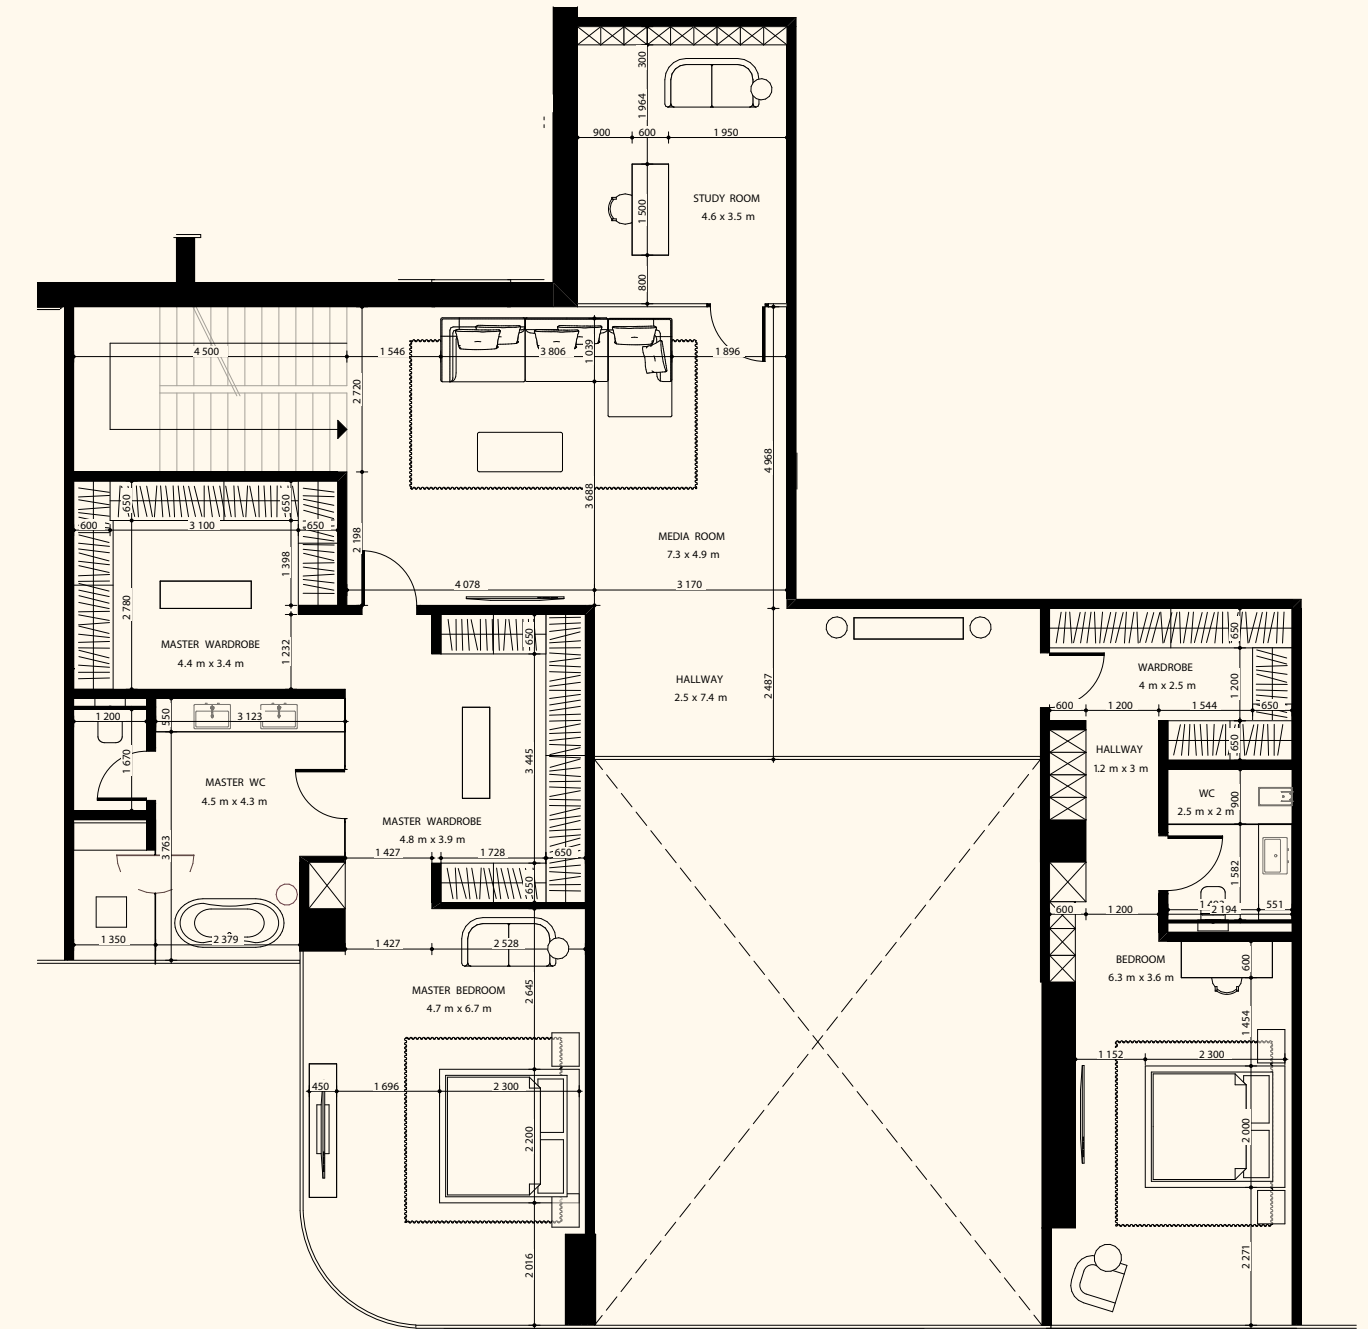

Residence	3,595 sq. ft.	334 sq. mt.
Terrace	667 sq. ft.	62 sq. mt.
<hr/>		
Total	4,263 sq. ft.	396 sq. mt.

ORLA

DORCHESTER COLLECTION

DUBAI

Sea View

Beach View

Unit 803

4 Bedrooms | 6 Bathrooms | 4 Parking Spaces

Residence	4,426sq. ft.	411 sq. mt.
Terrace	3,011 sq. ft.	280 sq. mt.
Total	7,438 sq. ft.	691 sq. mt.

ORLA

DORCHESTER COLLECTION

DUBAI

Sea View

Beach View

Lower Level

Upper Level

Unit 804

4 Bedroom Duplex | 6 Bathrooms | 4 Parking Spaces

Residence	5,885 sq. ft.	547 sq. mt.
Terrace	1,901 sq. ft.	177 sq. mt.
Total	7,786 sq. ft.	723 sq. mt.

ORLA

DORCHESTER COLLECTION

DUBAI

Sea View

Beach View