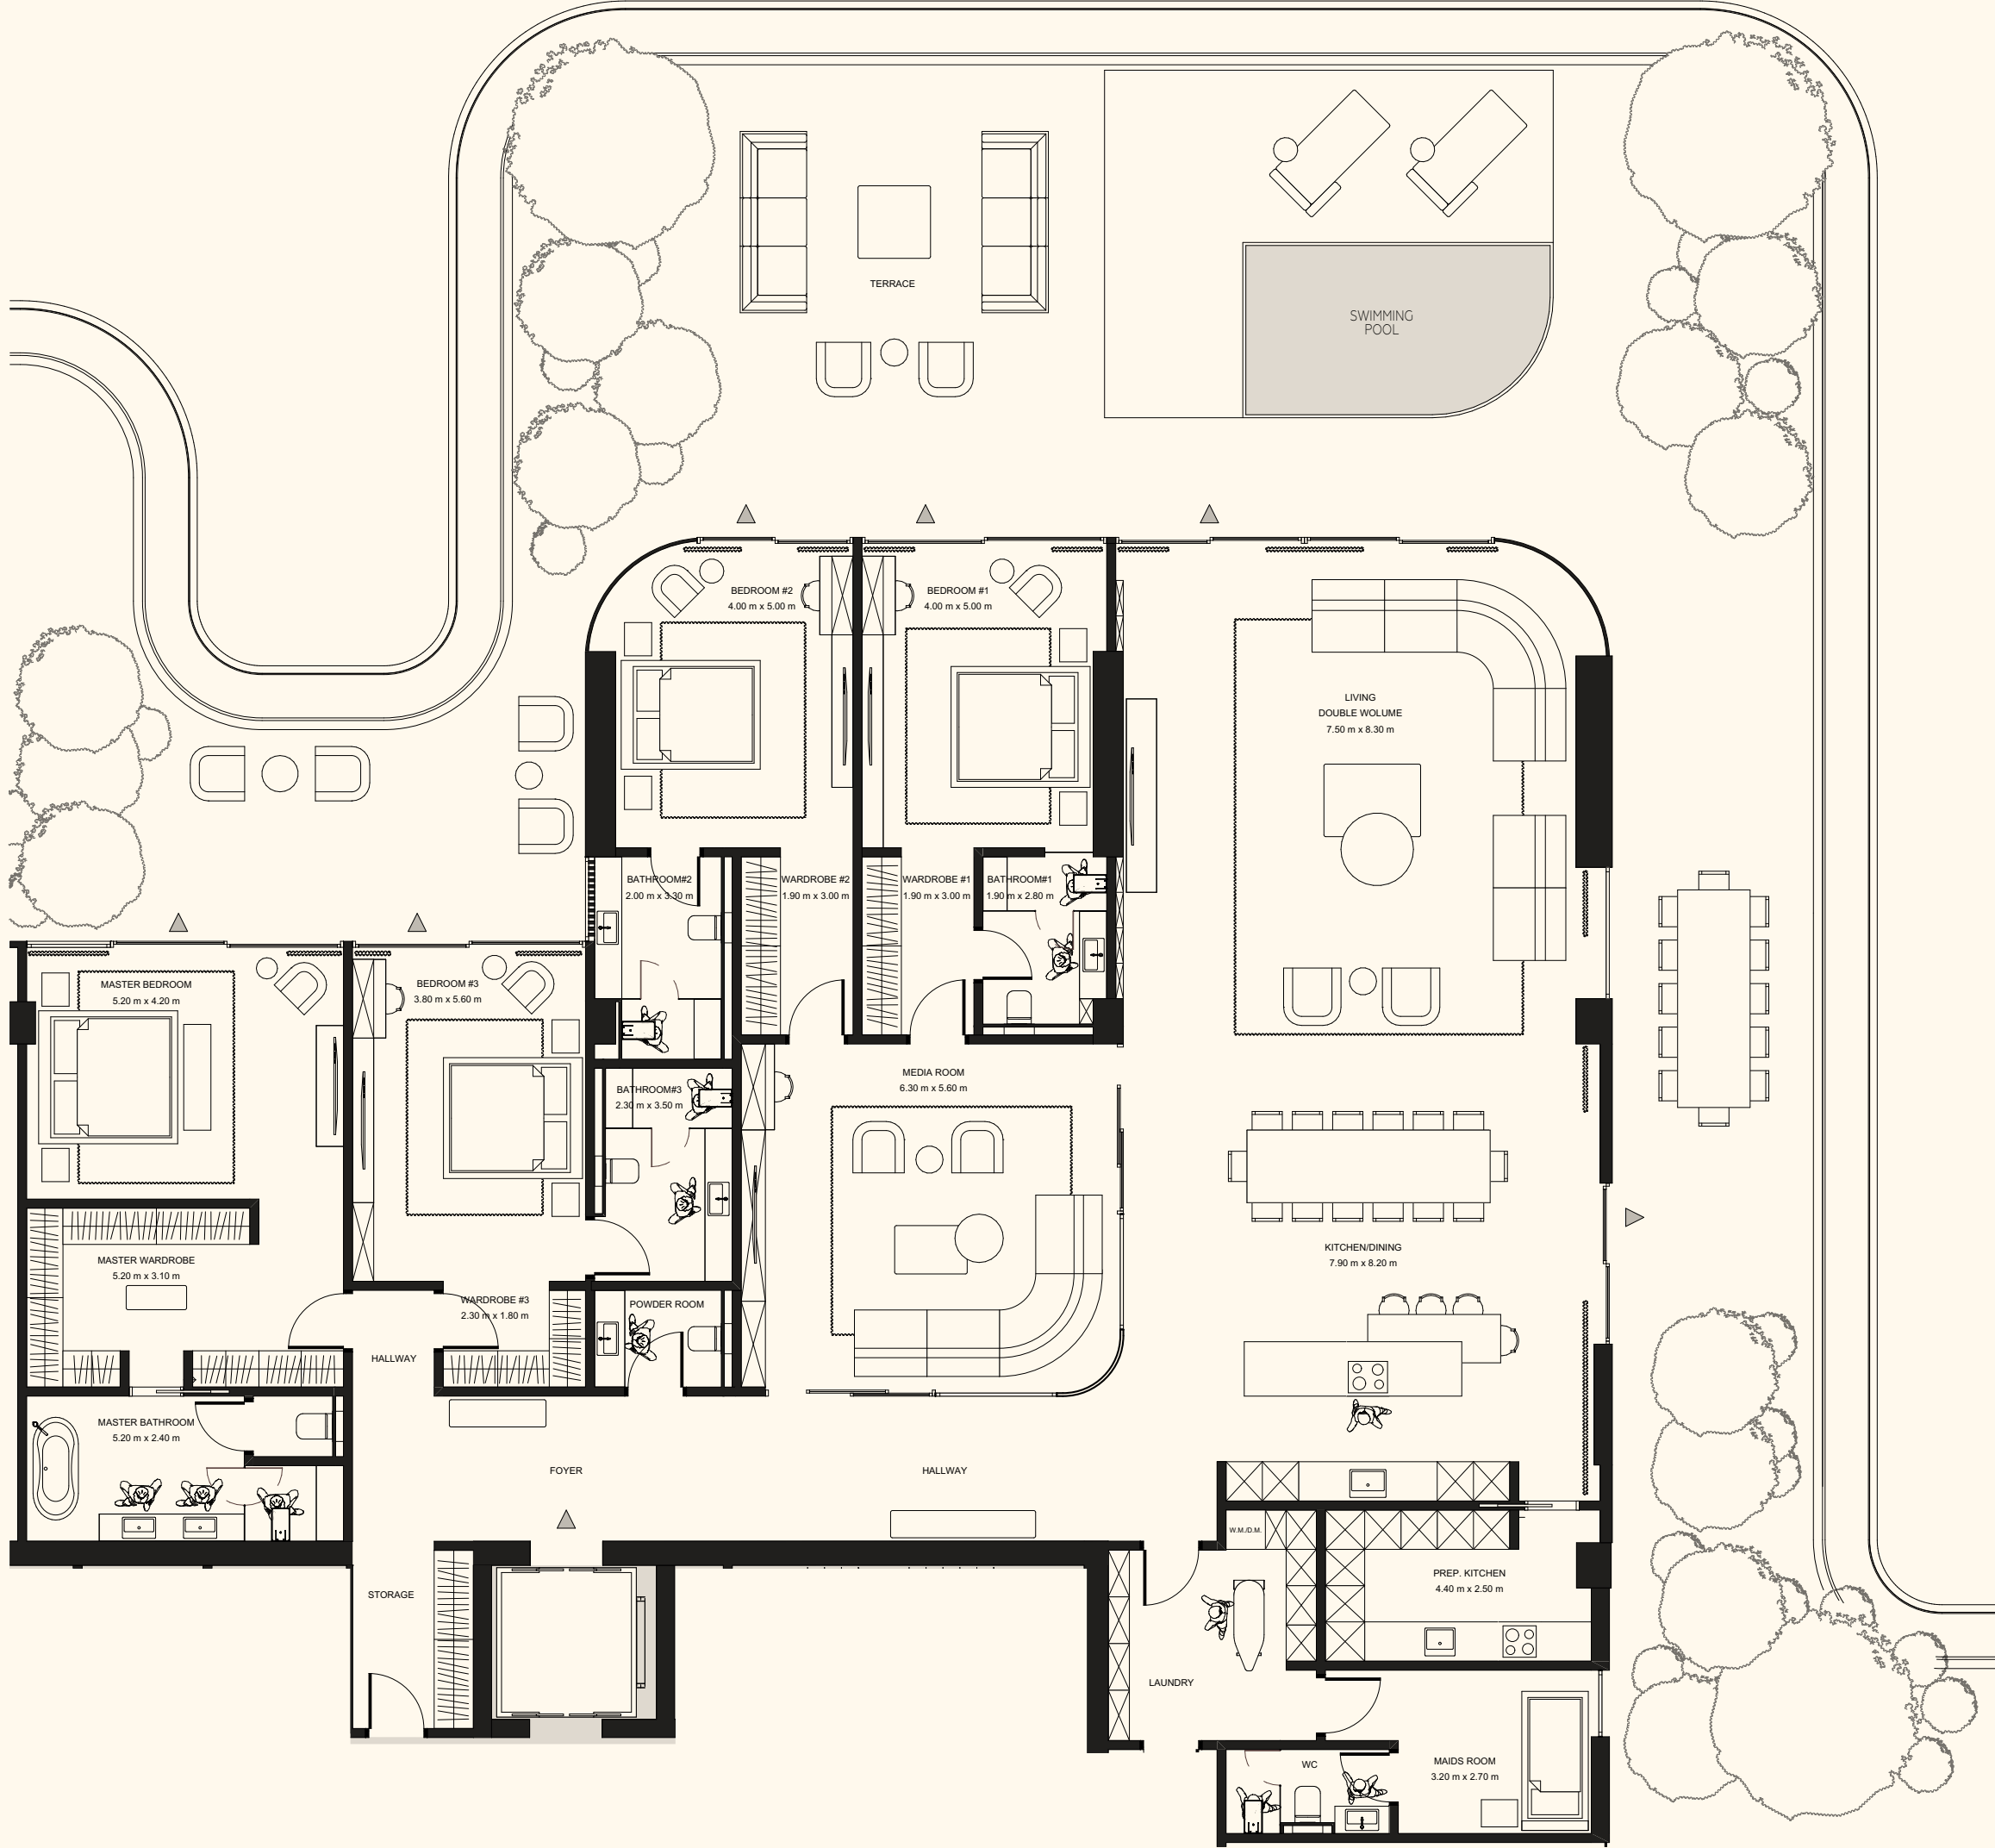

Residence	3,595 sq. ft.	334 sq. mt.
Terrace	667 sq. ft.	62 sq. mt.
<hr/>		
Total	4,263 sq. ft.	396 sq. mt.

ORLA

DORCHESTER COLLECTION

DUBAI

Sea View

Beach View

Unit 803

4 Bedrooms | 6 Bathrooms | 4 Parking Spaces

Residence	4,426sq. ft.	411 sq. mt.
Terrace	3,011 sq. ft.	280 sq. mt.
Total	7,438 sq. ft.	691 sq. mt.

ORLA

DORCHESTER COLLECTION

DUBAI

Sea View

Beach View

Lower Level

Upper Level