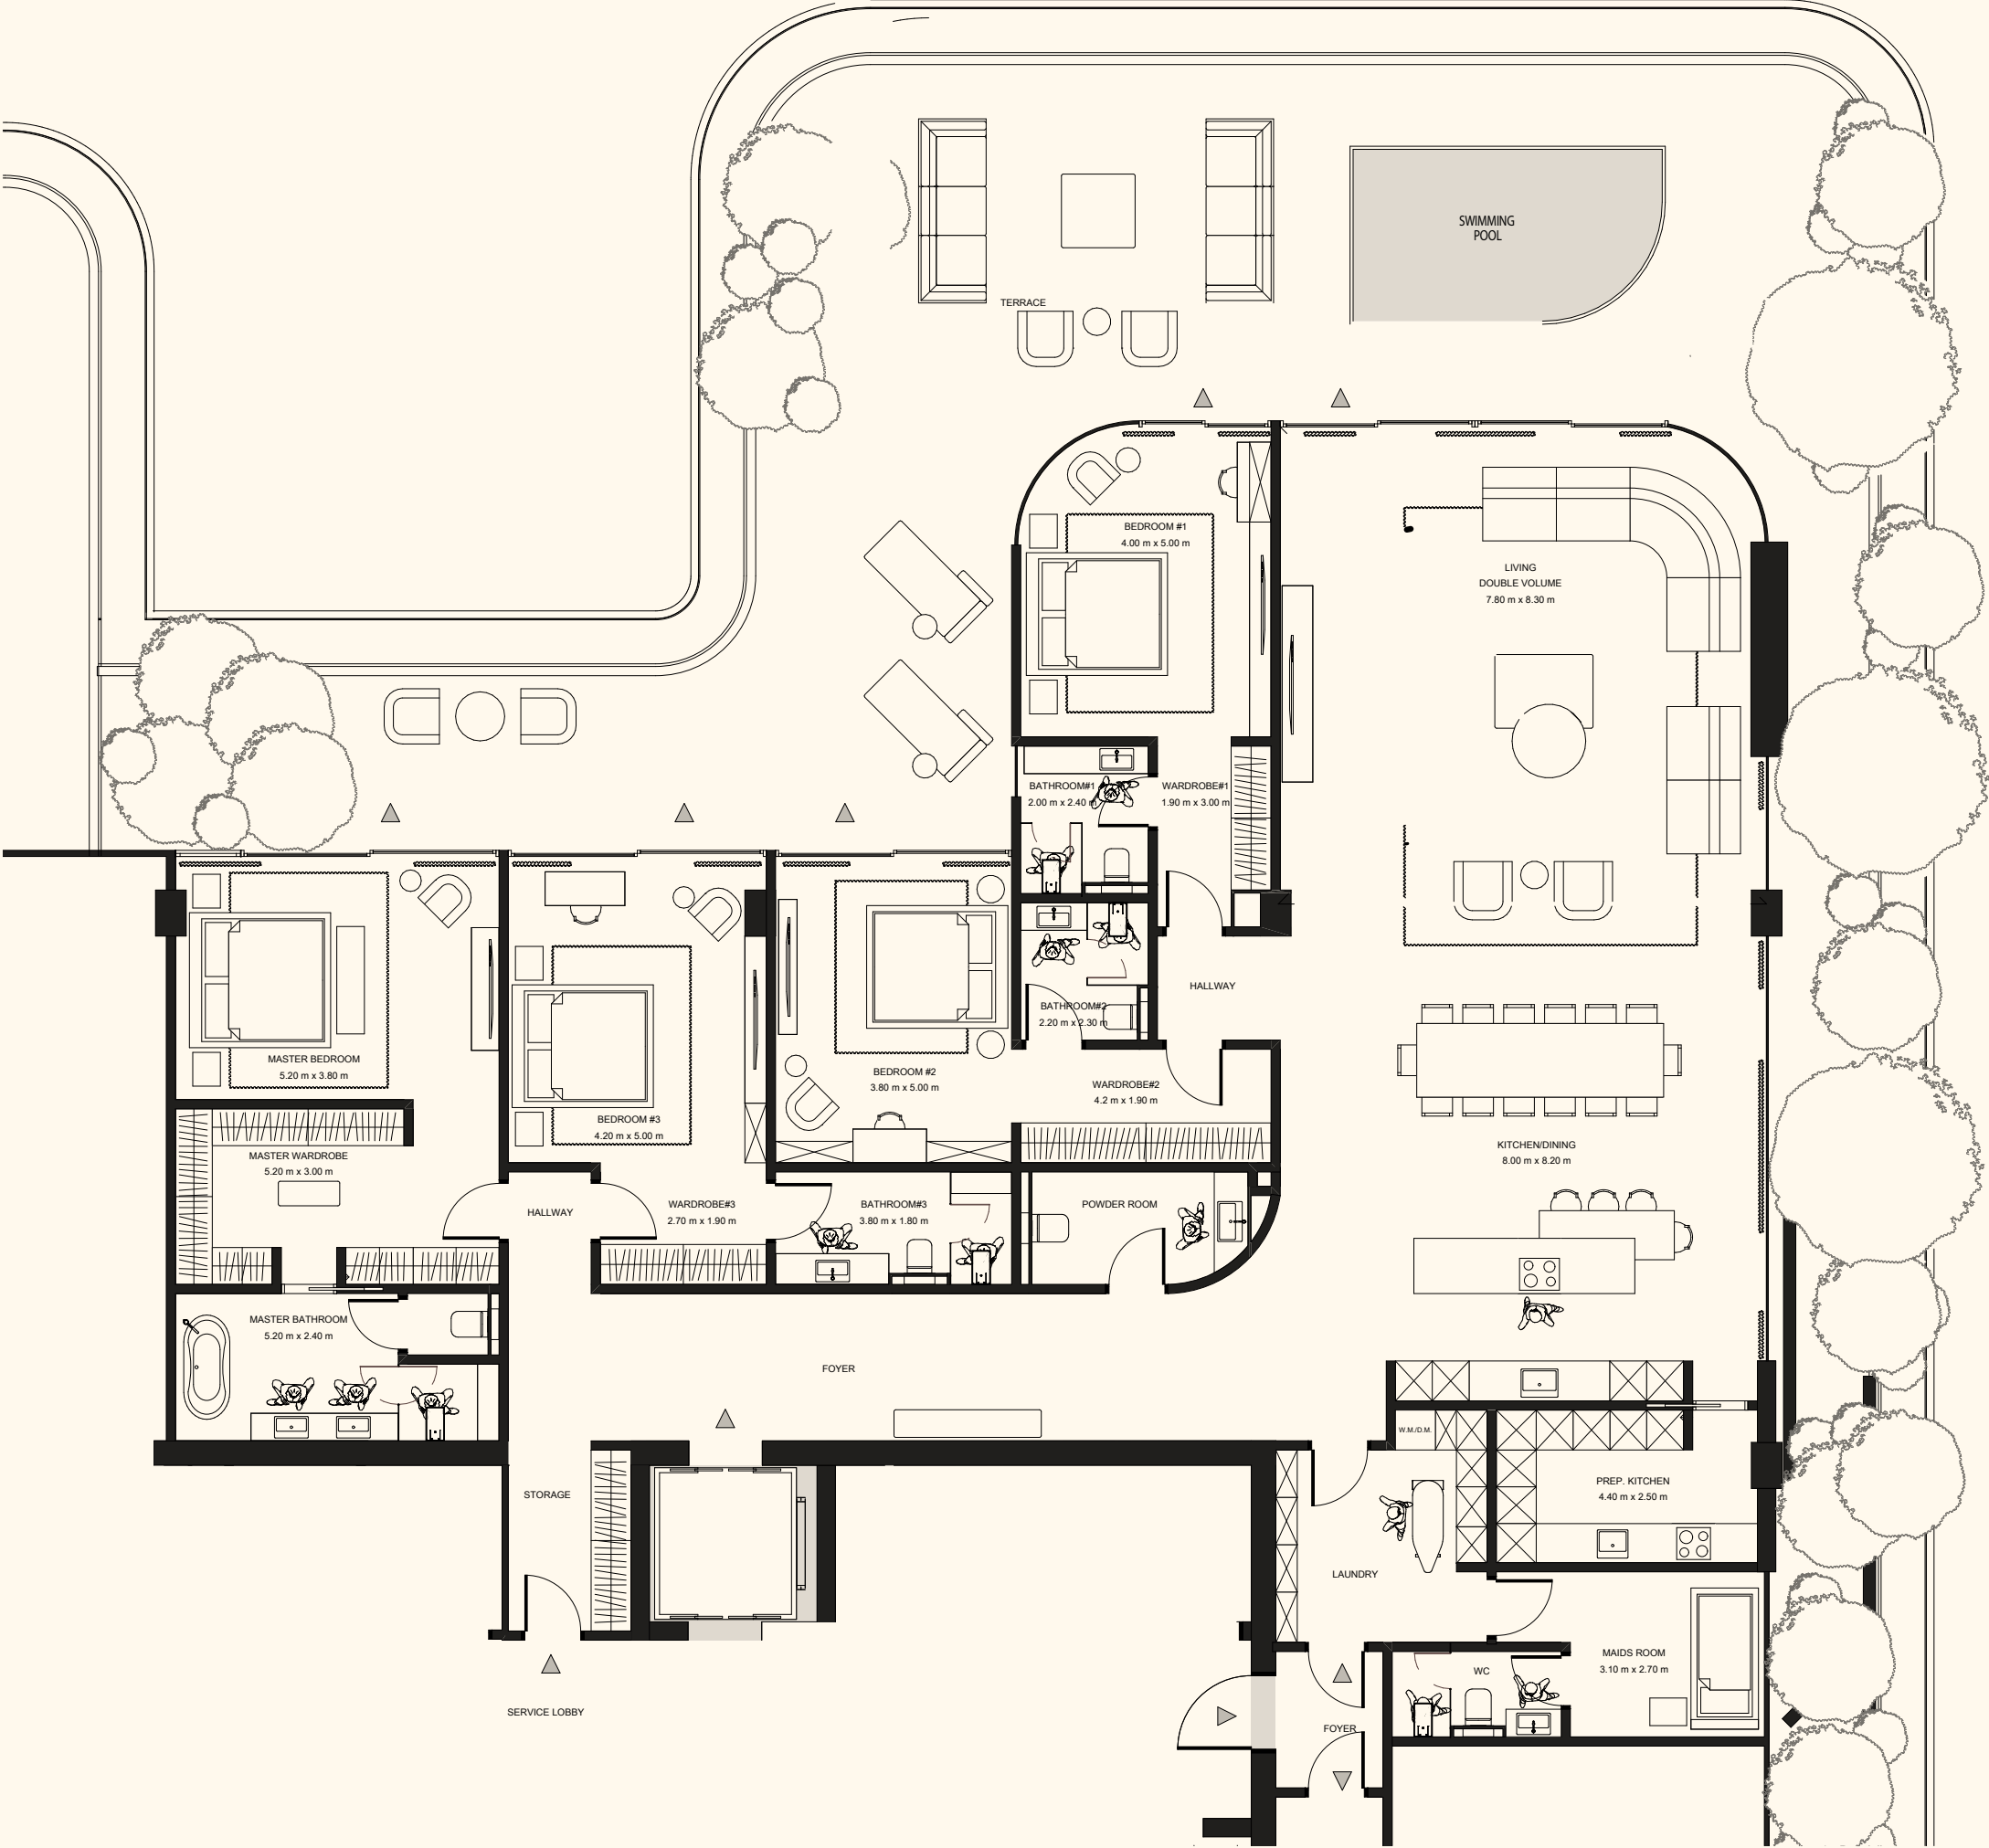

Unit 902

3 Bedroom Simplex | 4 Bathrooms | 3 Parking Spaces

Residence	3,961 sq. ft.	368 sq. mt.
Terrace	441 sq. ft.	41 sq. mt.
<hr/>		
Total	4,402 sq. ft.	409 sq. mt.

ORLA

DORCHESTER COLLECTION
DUBAI

Sea View

Beach View

Unit 1003

4 Bedrooms | 6 Bathrooms | 4 Parking Spaces

Residence	4,114 sq. ft.	382 sq. mt.
Terrace	2,205 sq. ft.	205 sq. mt.
Total	6,319 sq. ft.	587 sq. mt.

ORLA

DORCHESTER COLLECTION
DUBAI

Sea View