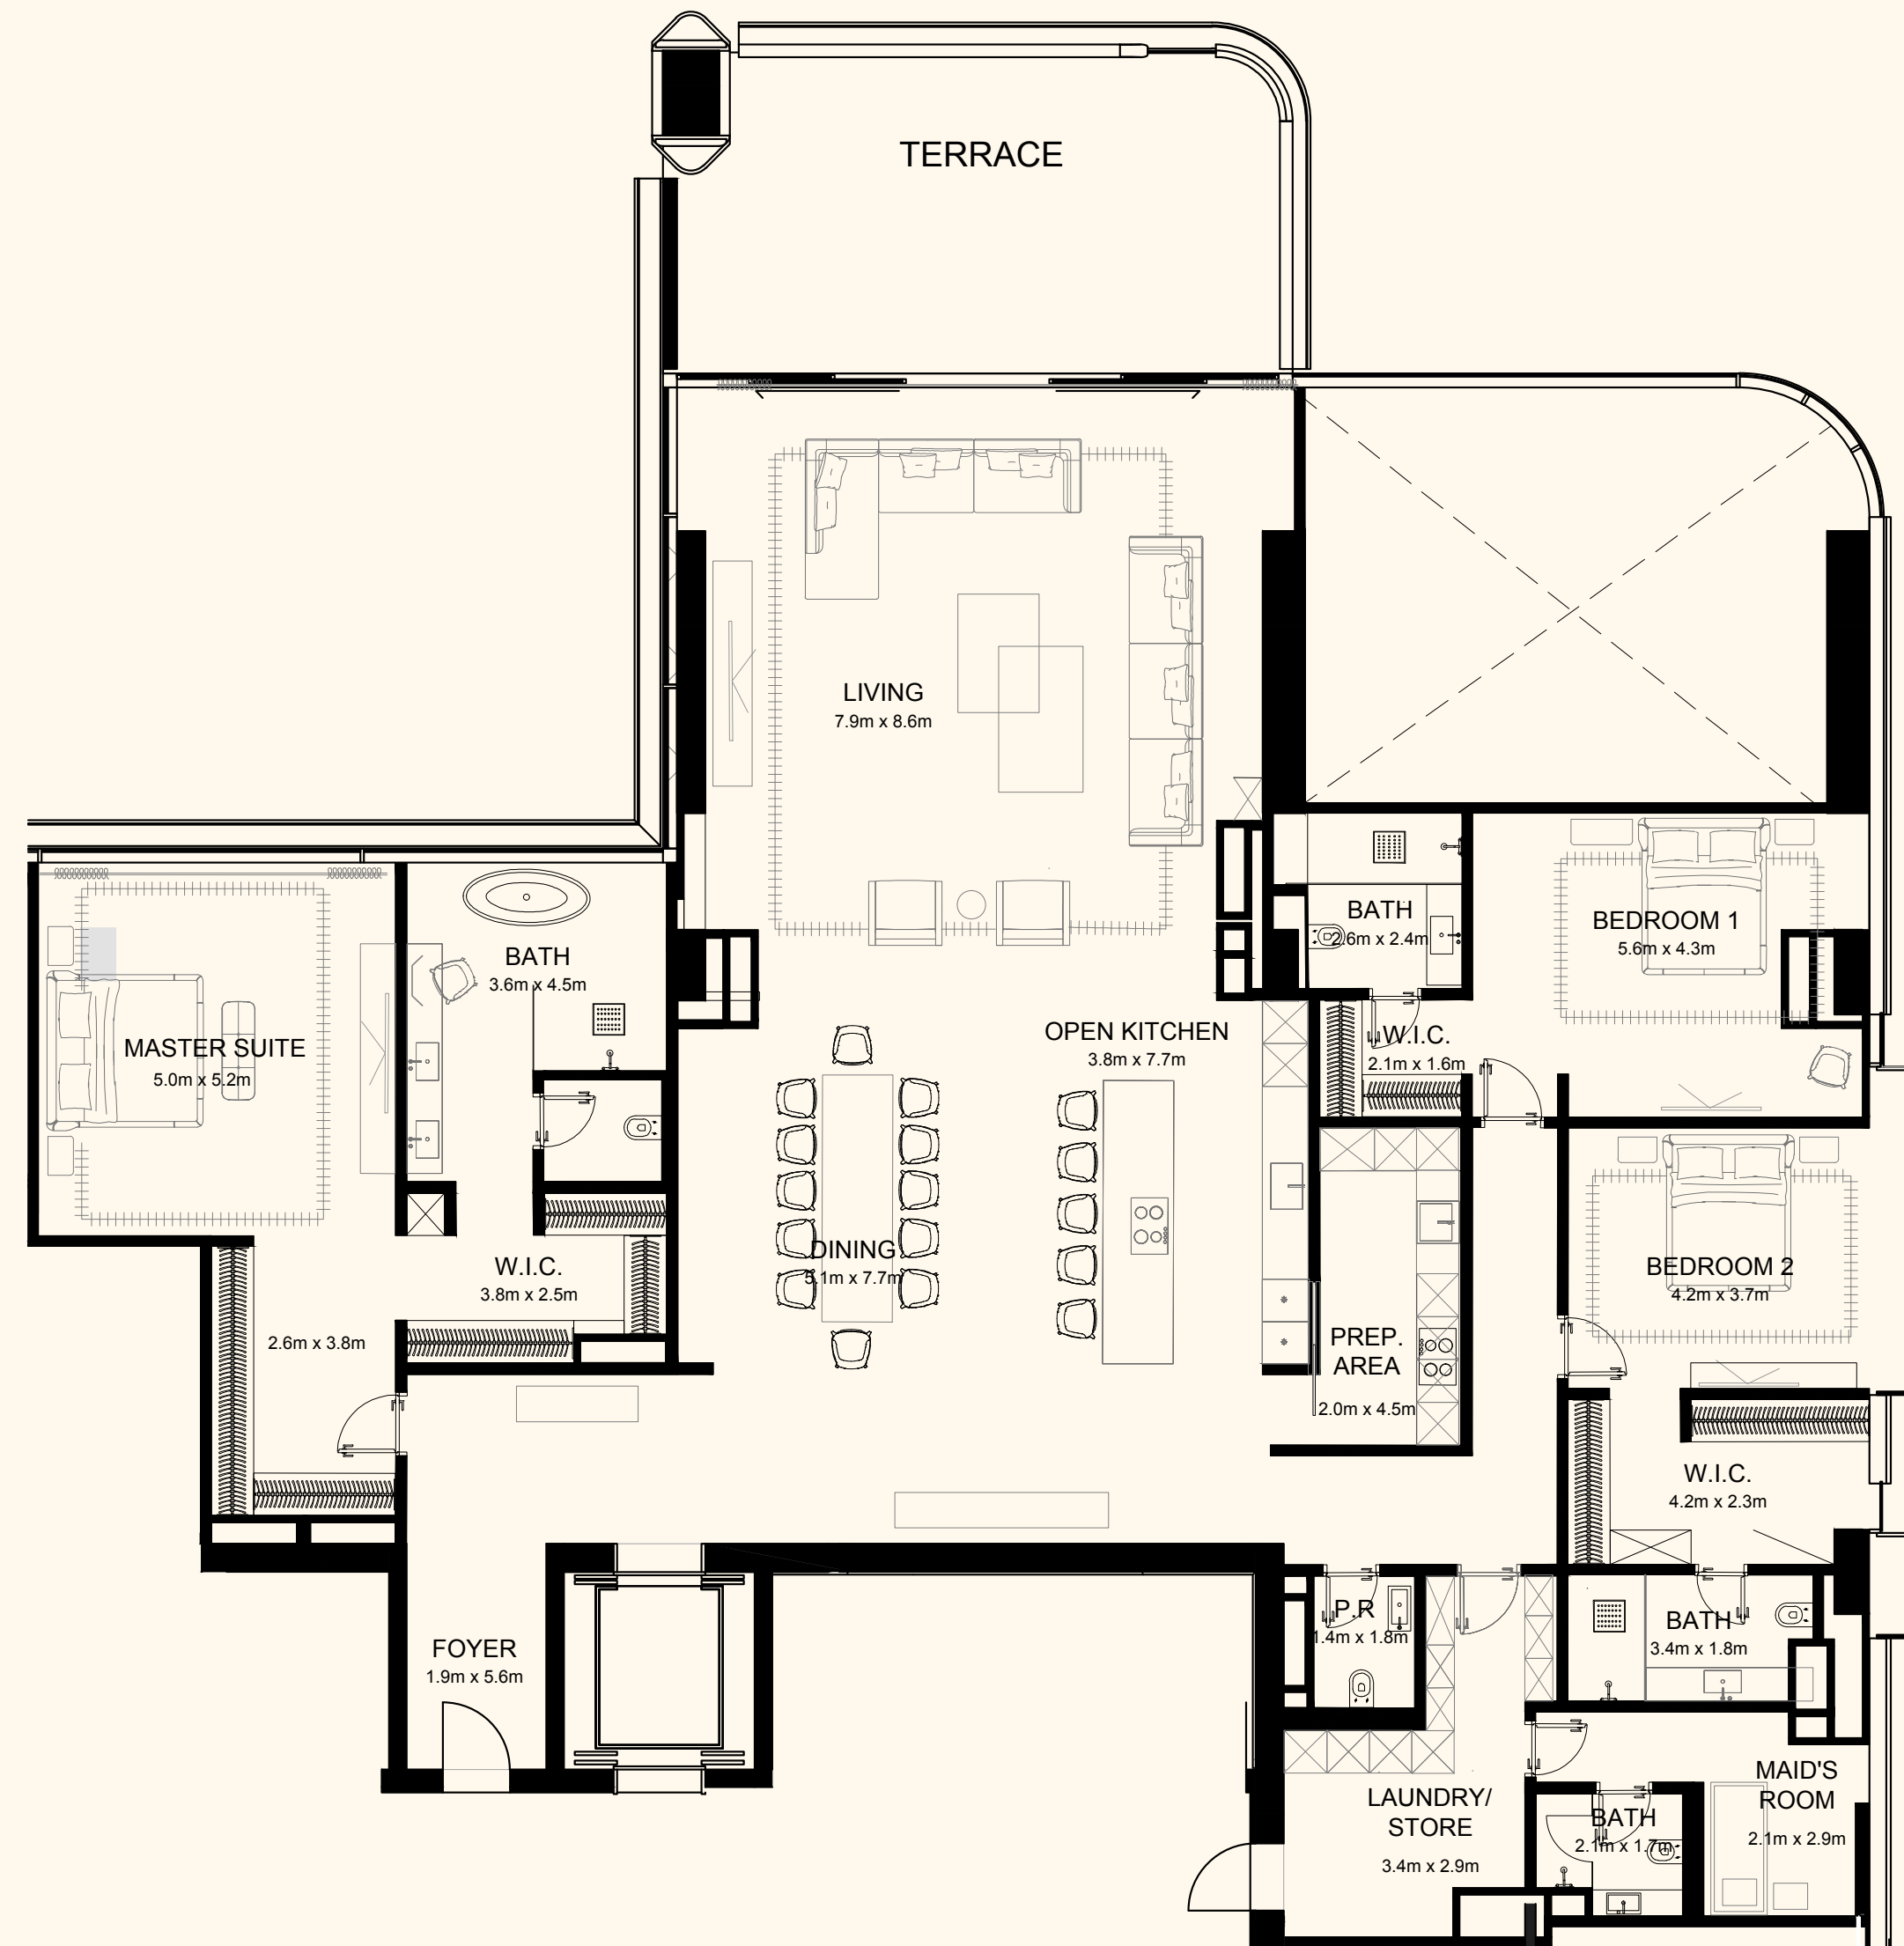

ORLA

DORCHESTER COLLECTION
DUBAI

Sea View

Beach View

Unit 502

3 Bedroom Simplex | 5 Bathrooms | 3 Parking Spaces

Residence	3,961 sq. ft.	368 sq. mt.
Terrace	441 sq. ft.	41 sq. mt.
Total	4,402 sq. ft.	409 sq. mt.