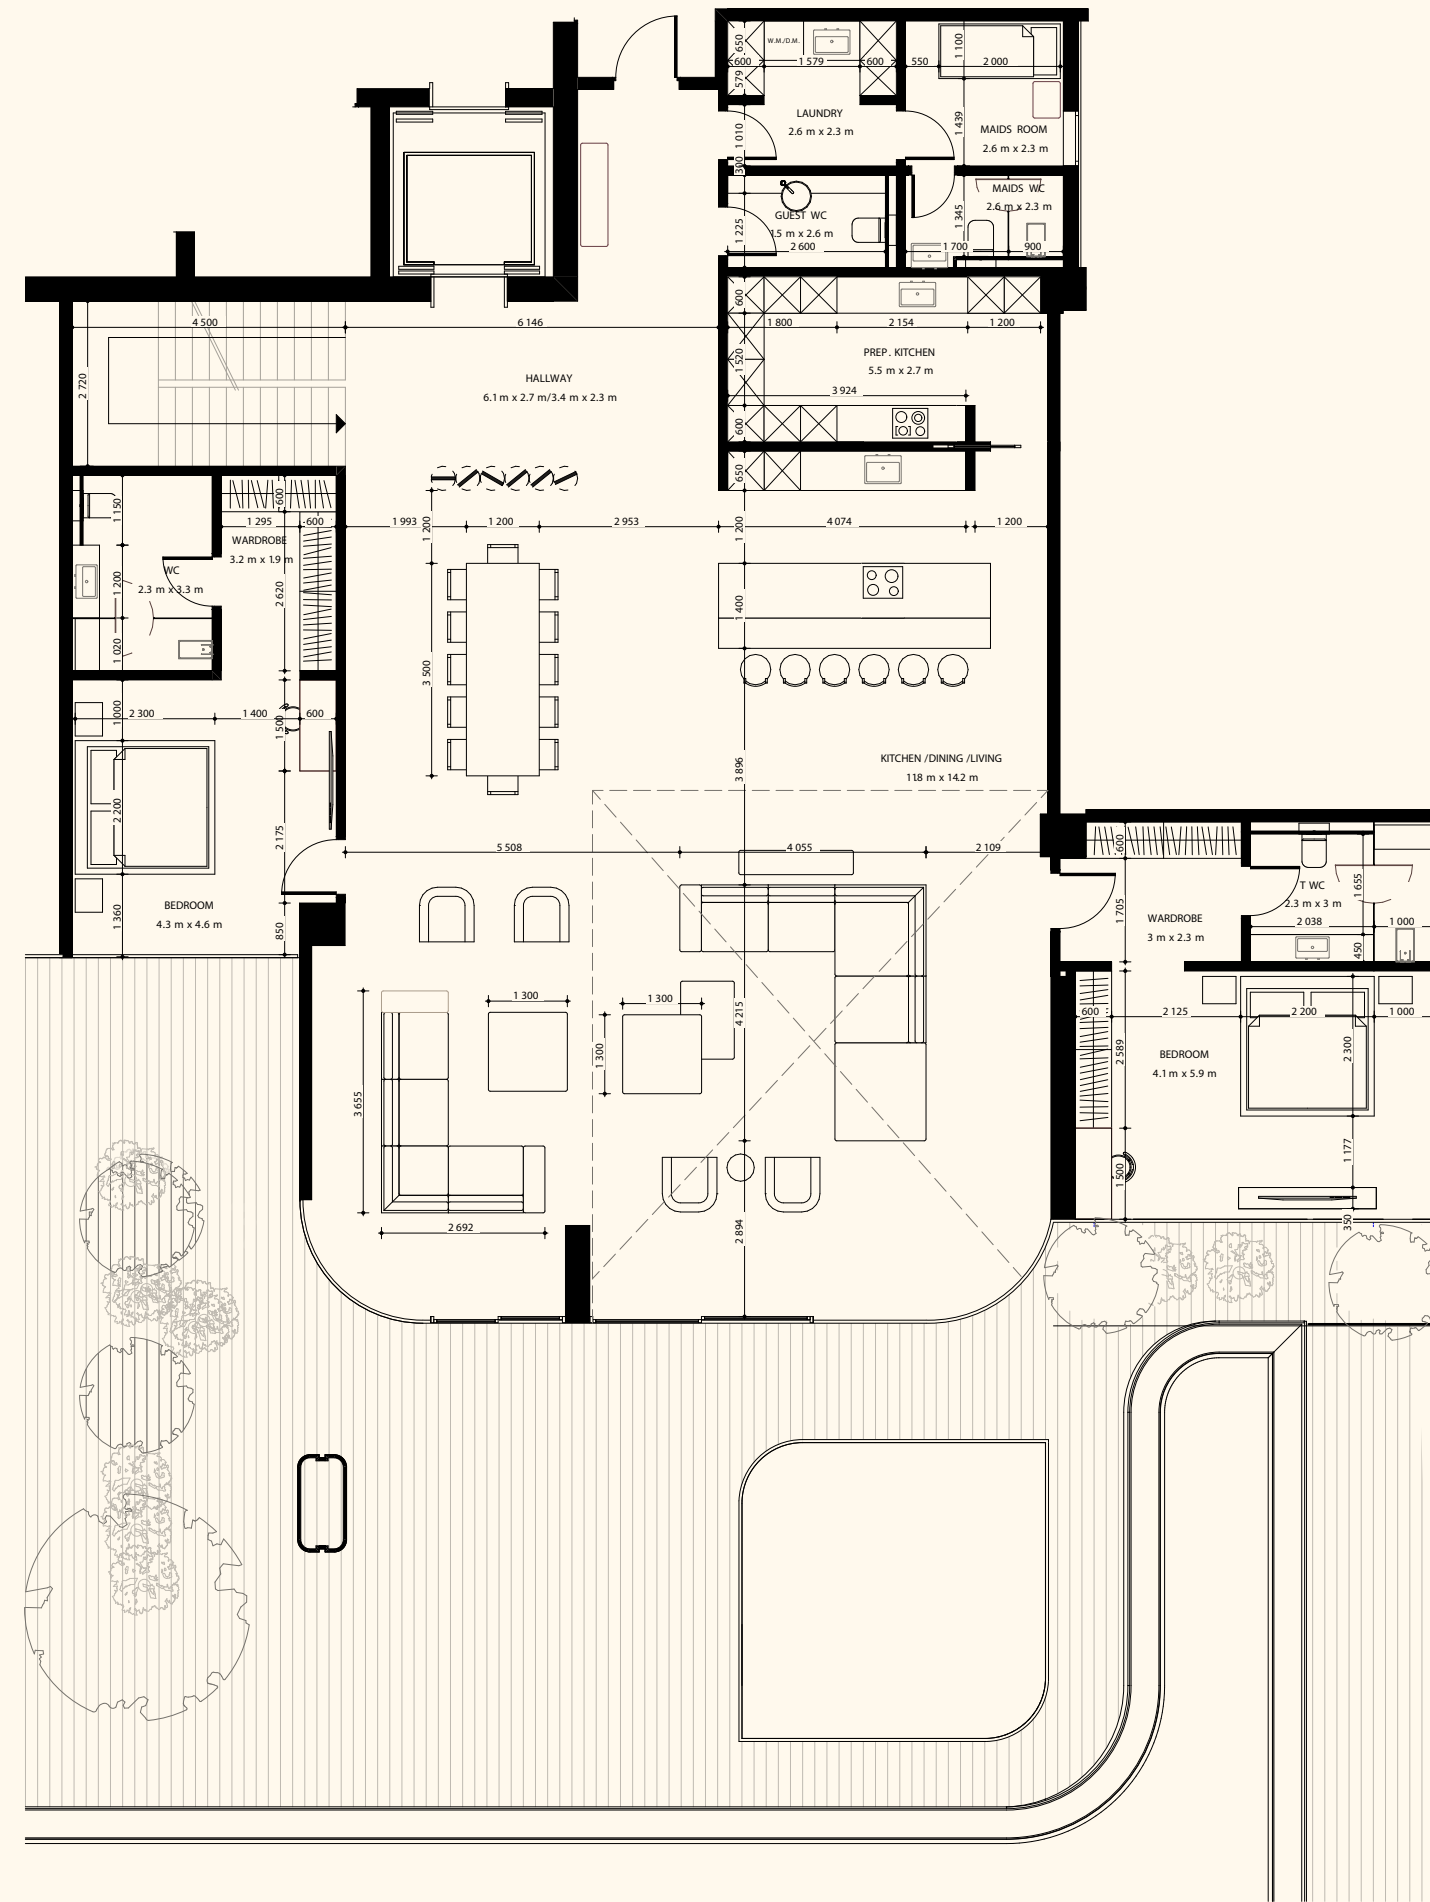

Residence	3,595 sq. ft.	334 sq. mt.
Terrace	667 sq. ft.	62 sq. mt.
<hr/>		
Total	4,263 sq. ft.	396 sq. mt.

ORLA

DORCHESTER COLLECTION

DUBAI

Sea View

Beach View

Unit 803

4 Bedrooms | 6 Bathrooms | 4 Parking Spaces

Residence	4,426sq. ft.	411 sq. mt.
Terrace	3,011 sq. ft.	280 sq. mt.
Total	7,438 sq. ft.	691 sq. mt.

ORLA

DORCHESTER COLLECTION

DUBAI

Sea View

Beach View

Lower Level

Upper Level