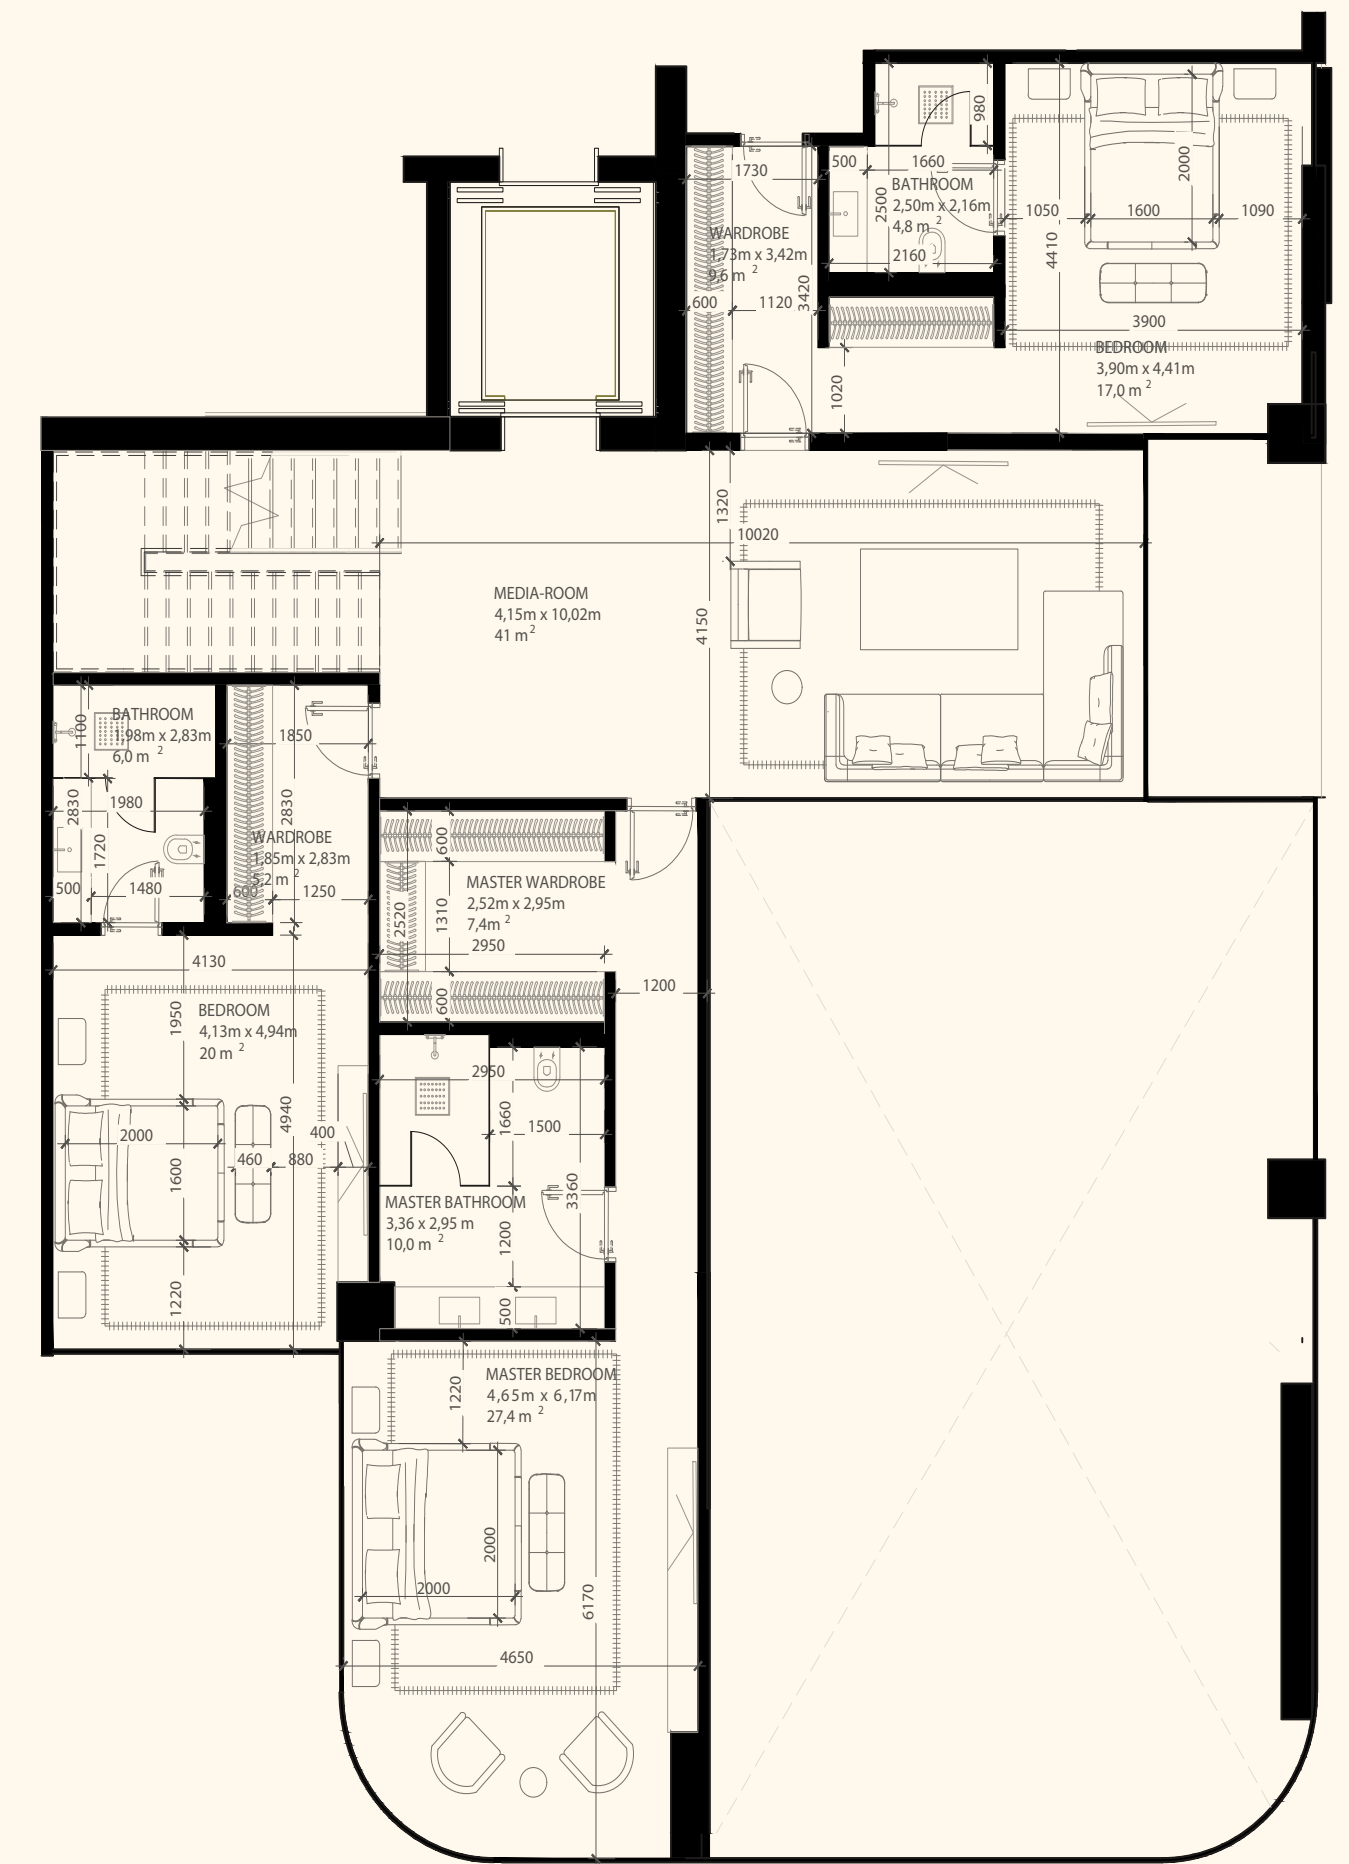

Unit 203

4 Bedrooms | 6 Bathrooms | 4 Parking Spaces

Residence	4,431 sq. ft.	412 sq. mt.
Terrace	3,244 sq. ft.	301 sq. mt.
Total	7,675 sq. ft.	713 sq. mt.

ORLA

DORCHESTER COLLECTION
DUBAI

Sea View

Beach View

Lower Level

Upper Level

Unit 204

4 Bedroom Duplex | 6 Bathrooms | 4 Parking Spaces

Residence	4,953 sq. ft.	460 sq. mt.
Terrace	3,846 sq. ft.	357 sq. mt.
Total	8,799 sq. ft.	817 sq. mt.

ORLA

DORCHESTER COLLECTION
DUBAI

Sea View

Beach View

Unit 205

4 Bedroom Duplex | 6 Bathrooms | 4 Parking Spaces

Residence	6,566 sq. ft.	610 sq. mt.
Terrace	4,578 sq. ft.	425 sq. mt.
Total	11,145 sq. ft.	1,035 sq. mt.

Lower Level

Upper Level

ORLA

DORCHESTER COLLECTION
DUBAI

Sea View

Beach View

Lower Level

Upper Level

Unit 206

4 Bedroom Duplex | 6 Bathrooms | 4 Parking Spaces