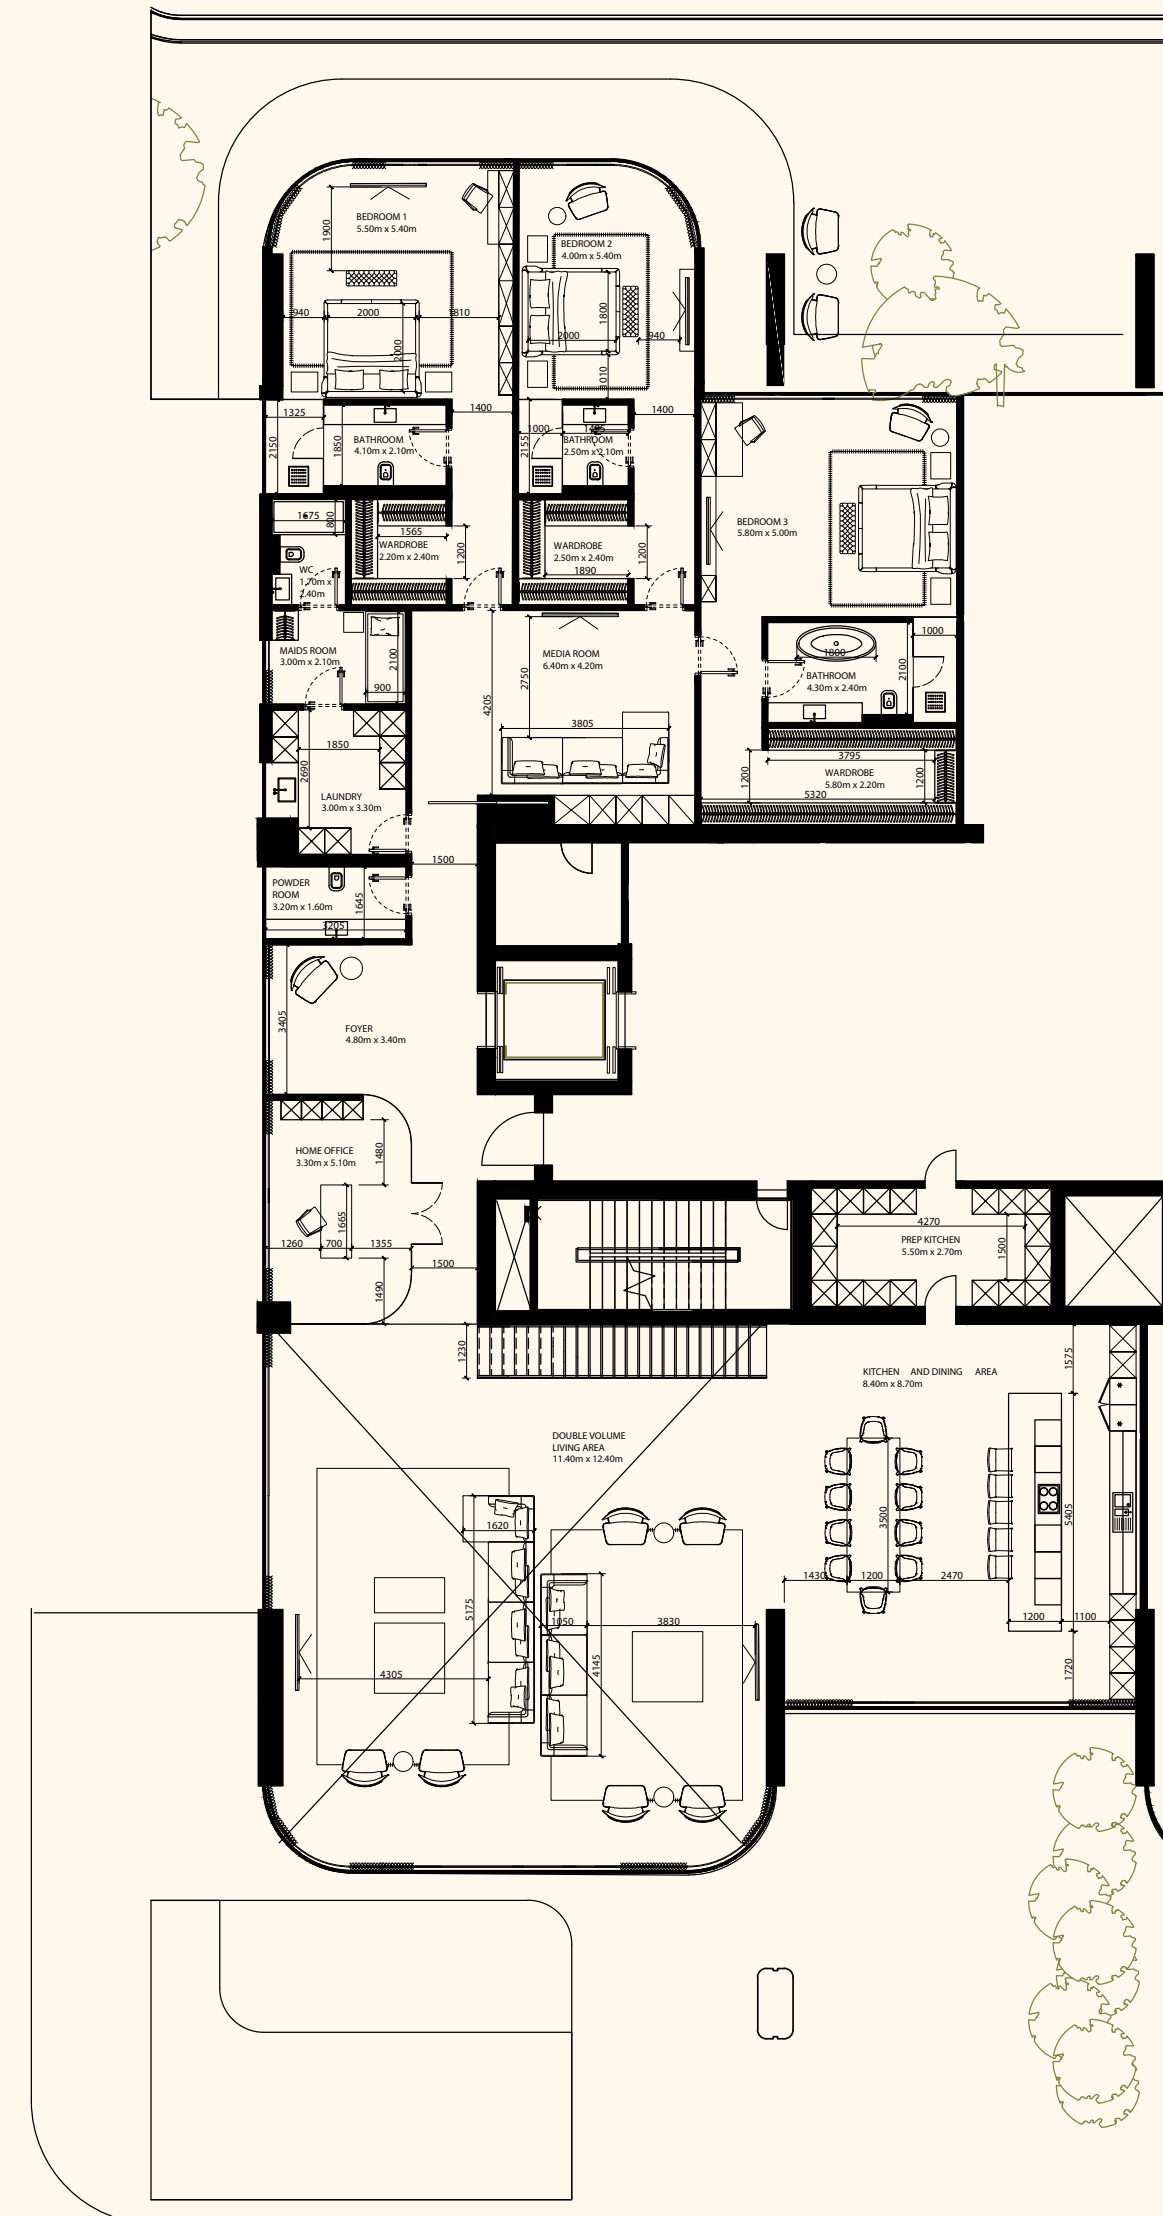

Sea View

Beach View

Unit 205

4 Bedroom Duplex | 6 Bathrooms | 4 Parking Spaces

Residence	6,566 sq. ft.	610 sq. mt.
Terrace	4,578 sq. ft.	425 sq. mt.
Total	11,145 sq. ft.	1,035 sq. mt.

Lower Level

Upper Level

ORLA

DORCHESTER COLLECTION
DUBAI

Sea View

Beach View

Lower Level

Upper Level

Unit 206

4 Bedroom Duplex | 6 Bathrooms | 4 Parking Spaces