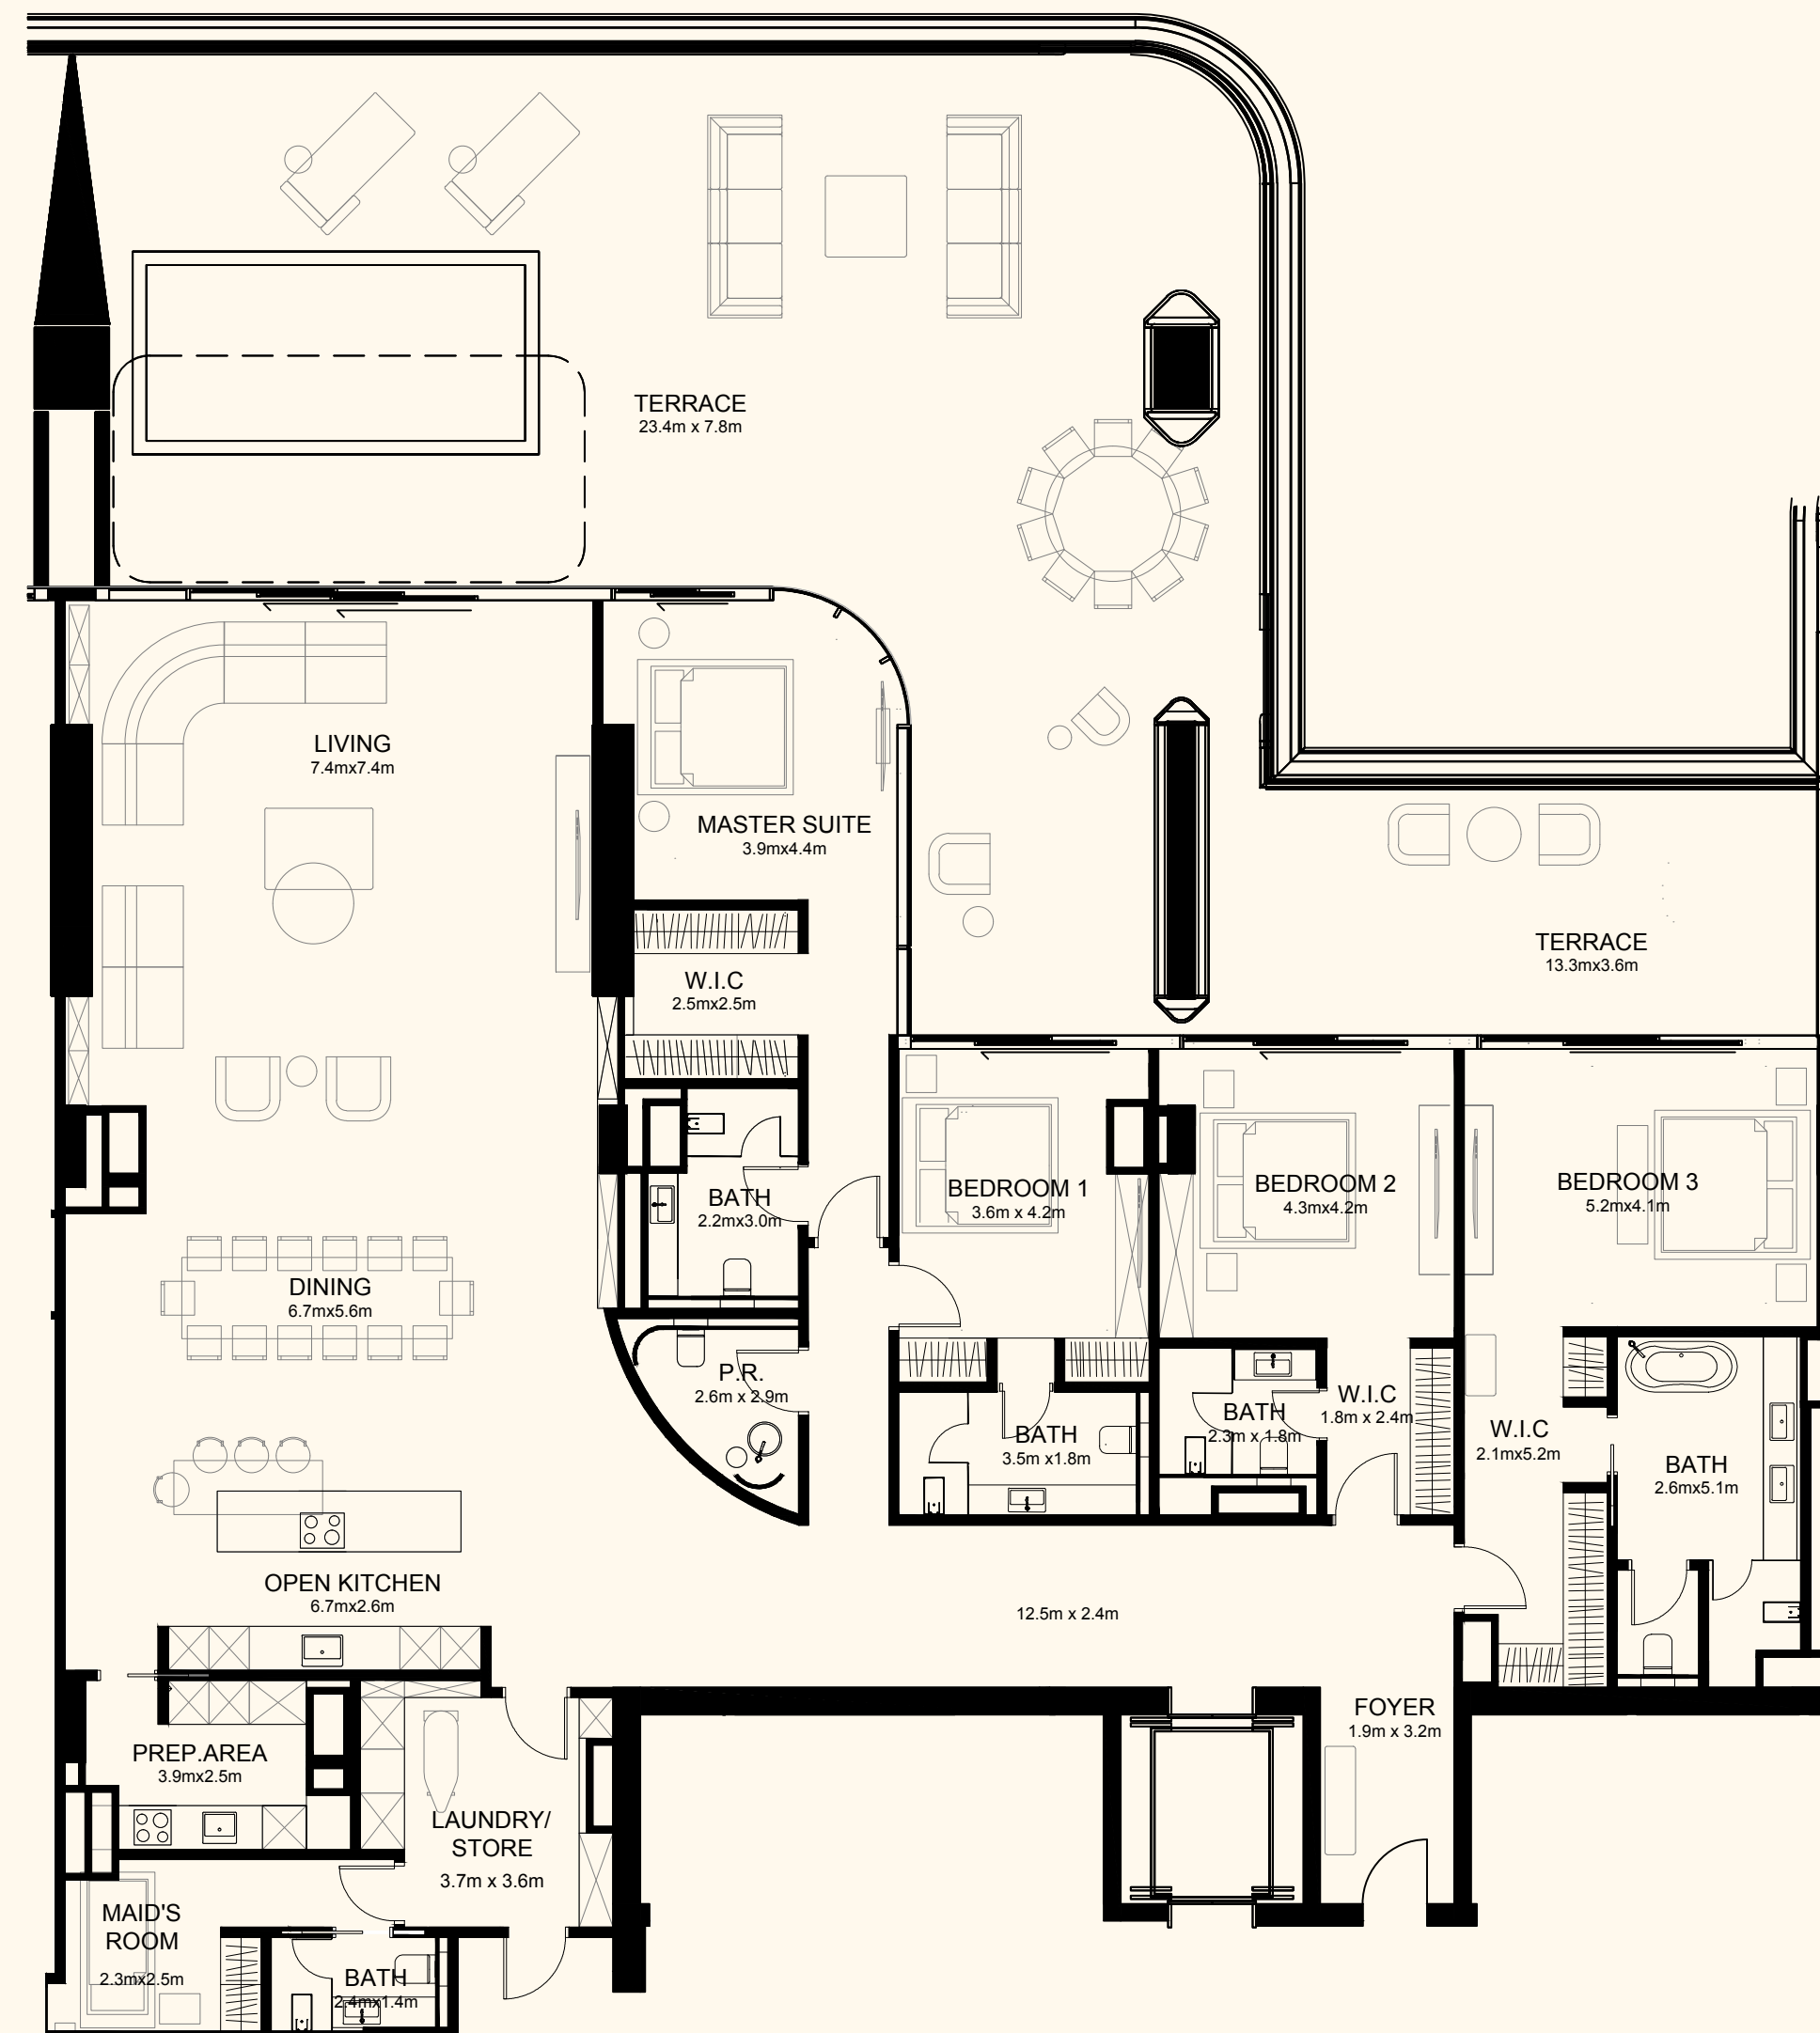

Residence	3,993 sq. ft.	371 sq. mt.
Terrace	2,533 sq. ft.	235 sq. mt.
Total	6,525 sq. ft.	606 sq. mt.

ORLA

DORCHESTER COLLECTION

DUBAI

Sea View

Beach View

Unit 608

4 Bedroom Simplex | 5 Bathrooms | 4 Parking Spaces

Residence	4,198 sq. ft.	390 sq. mt.
Terrace	2,250 sq. ft.	209 sq. mt.
Total	6,448 sq. ft.	599 sq. mt.

ORLA

DORCHESTER COLLECTION
DUBAI

Sea View

Beach View

Unit 611

2 Bedrooms | 3 Bathrooms | 2 Parking Spaces