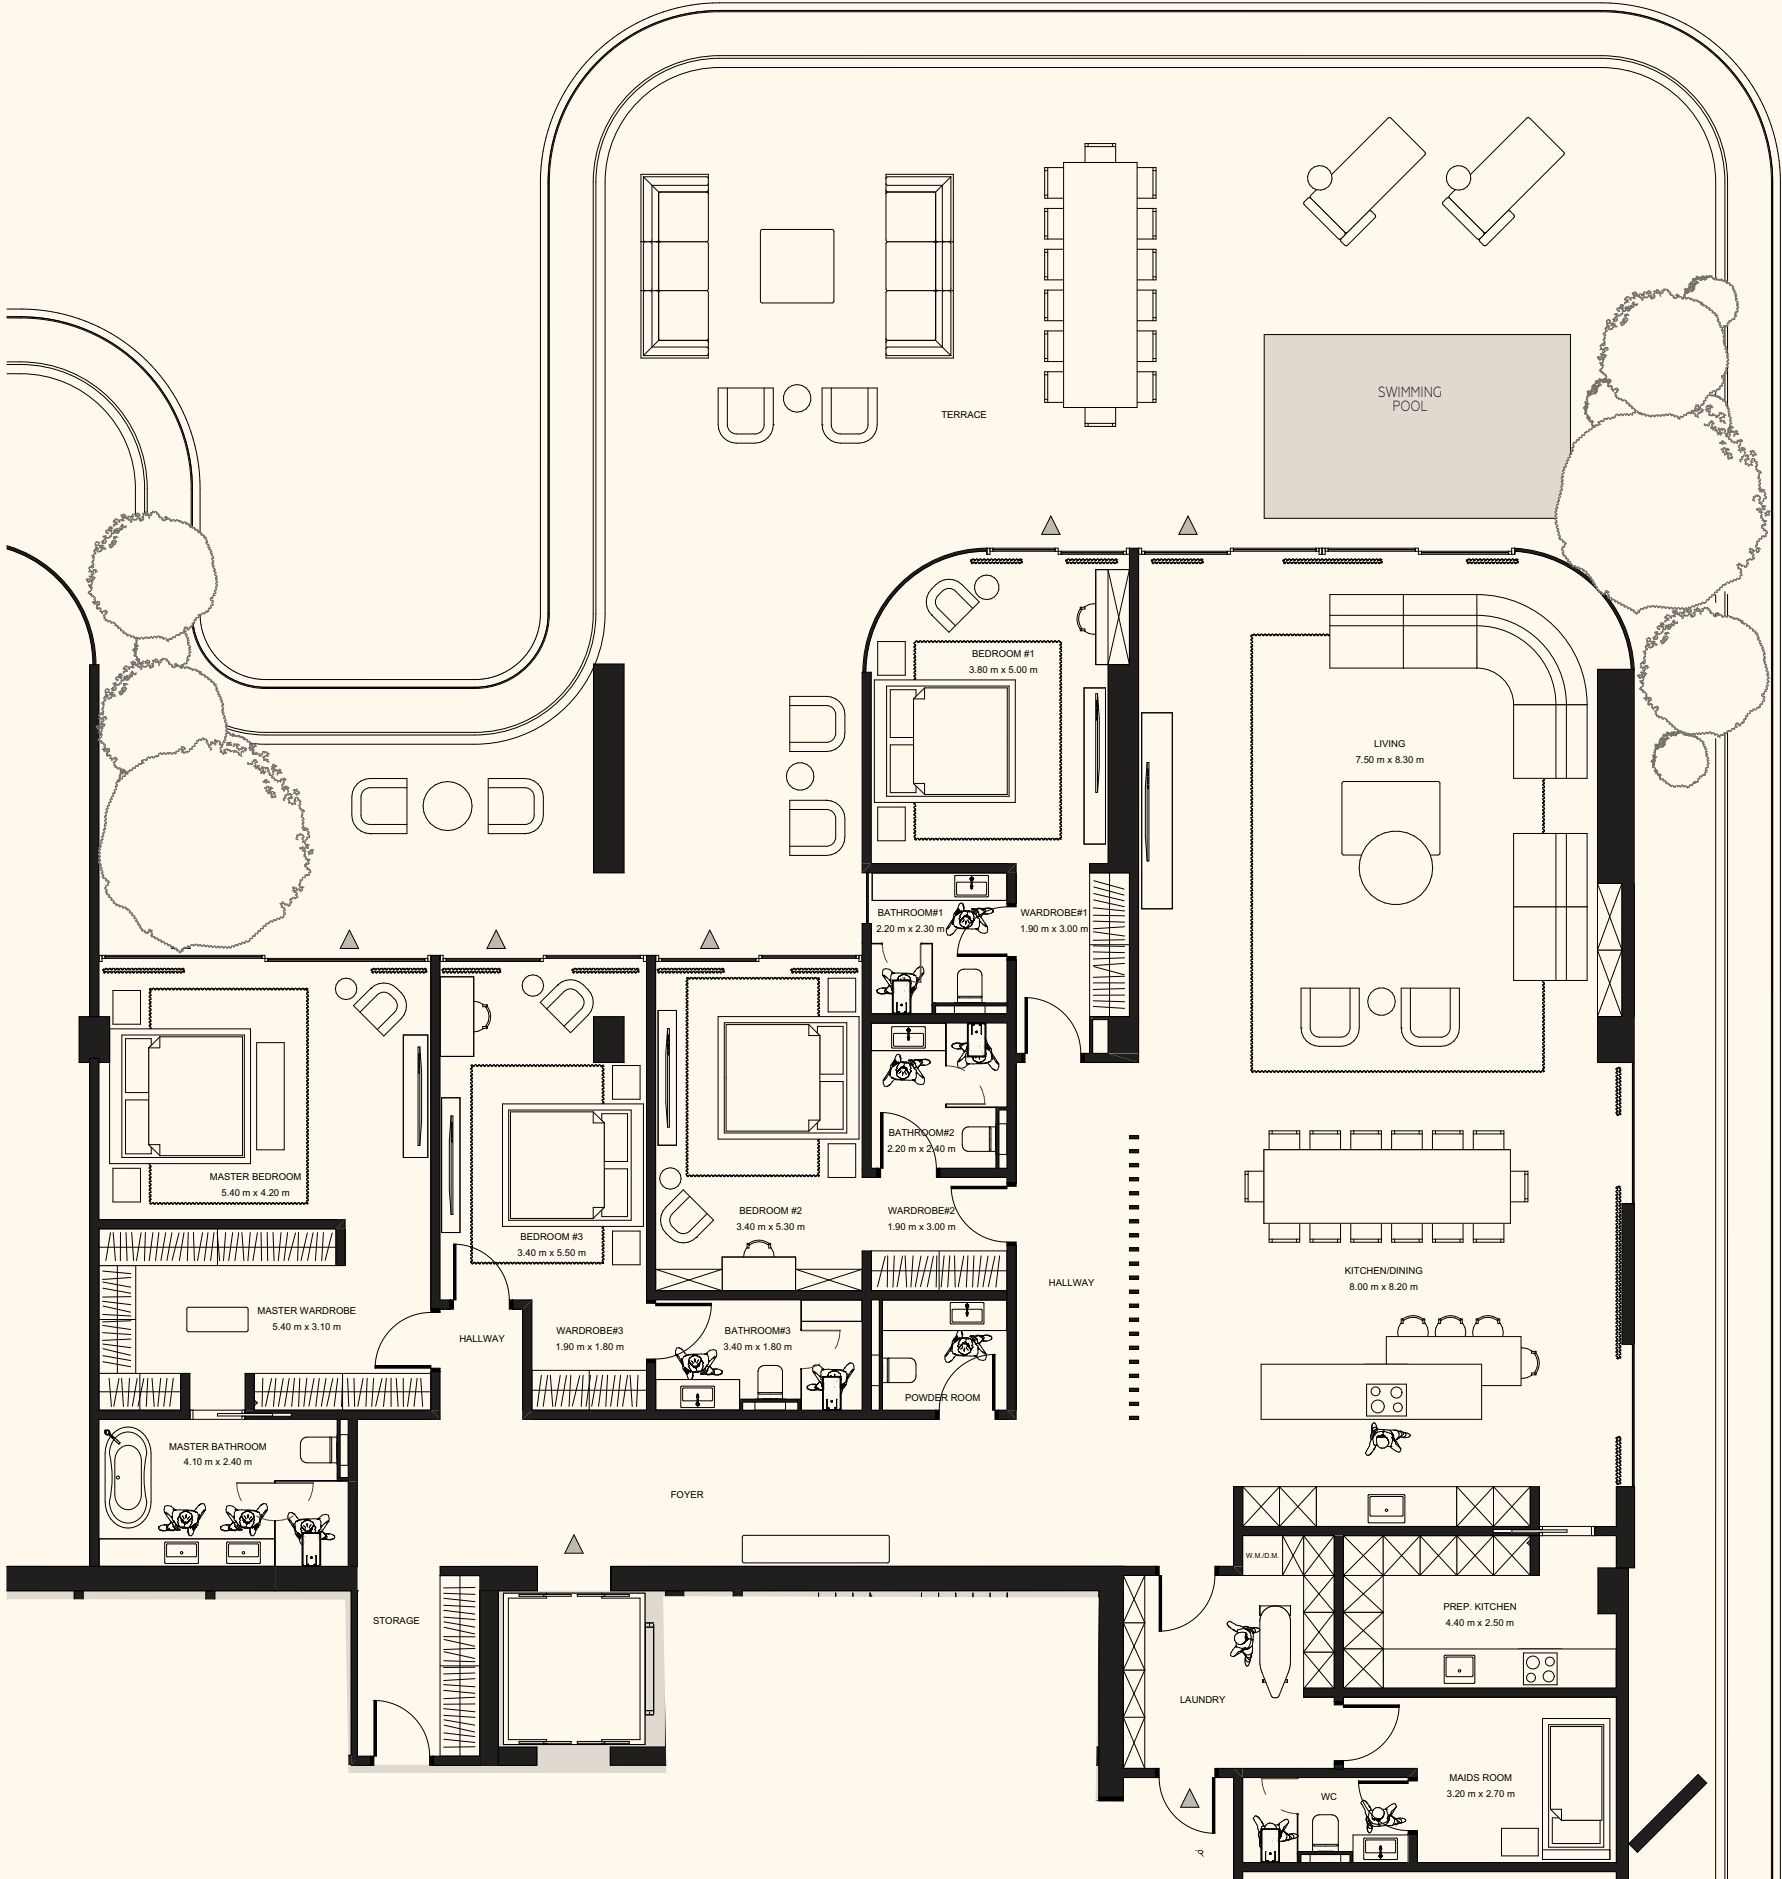

3 Bedroom Simplex | 5 Bathrooms | 3 Parking Spaces

Residence	3,961 sq. ft.	368 sq. mt.
Terrace	441 sq. ft.	41 sq. mt.
Total	4,402 sq. ft.	409 sq. mt.

ORLA

DORCHESTER COLLECTION

DUBAI

Unit 603

4 Bedrooms | 6 Bathrooms | 4 Parking Spaces