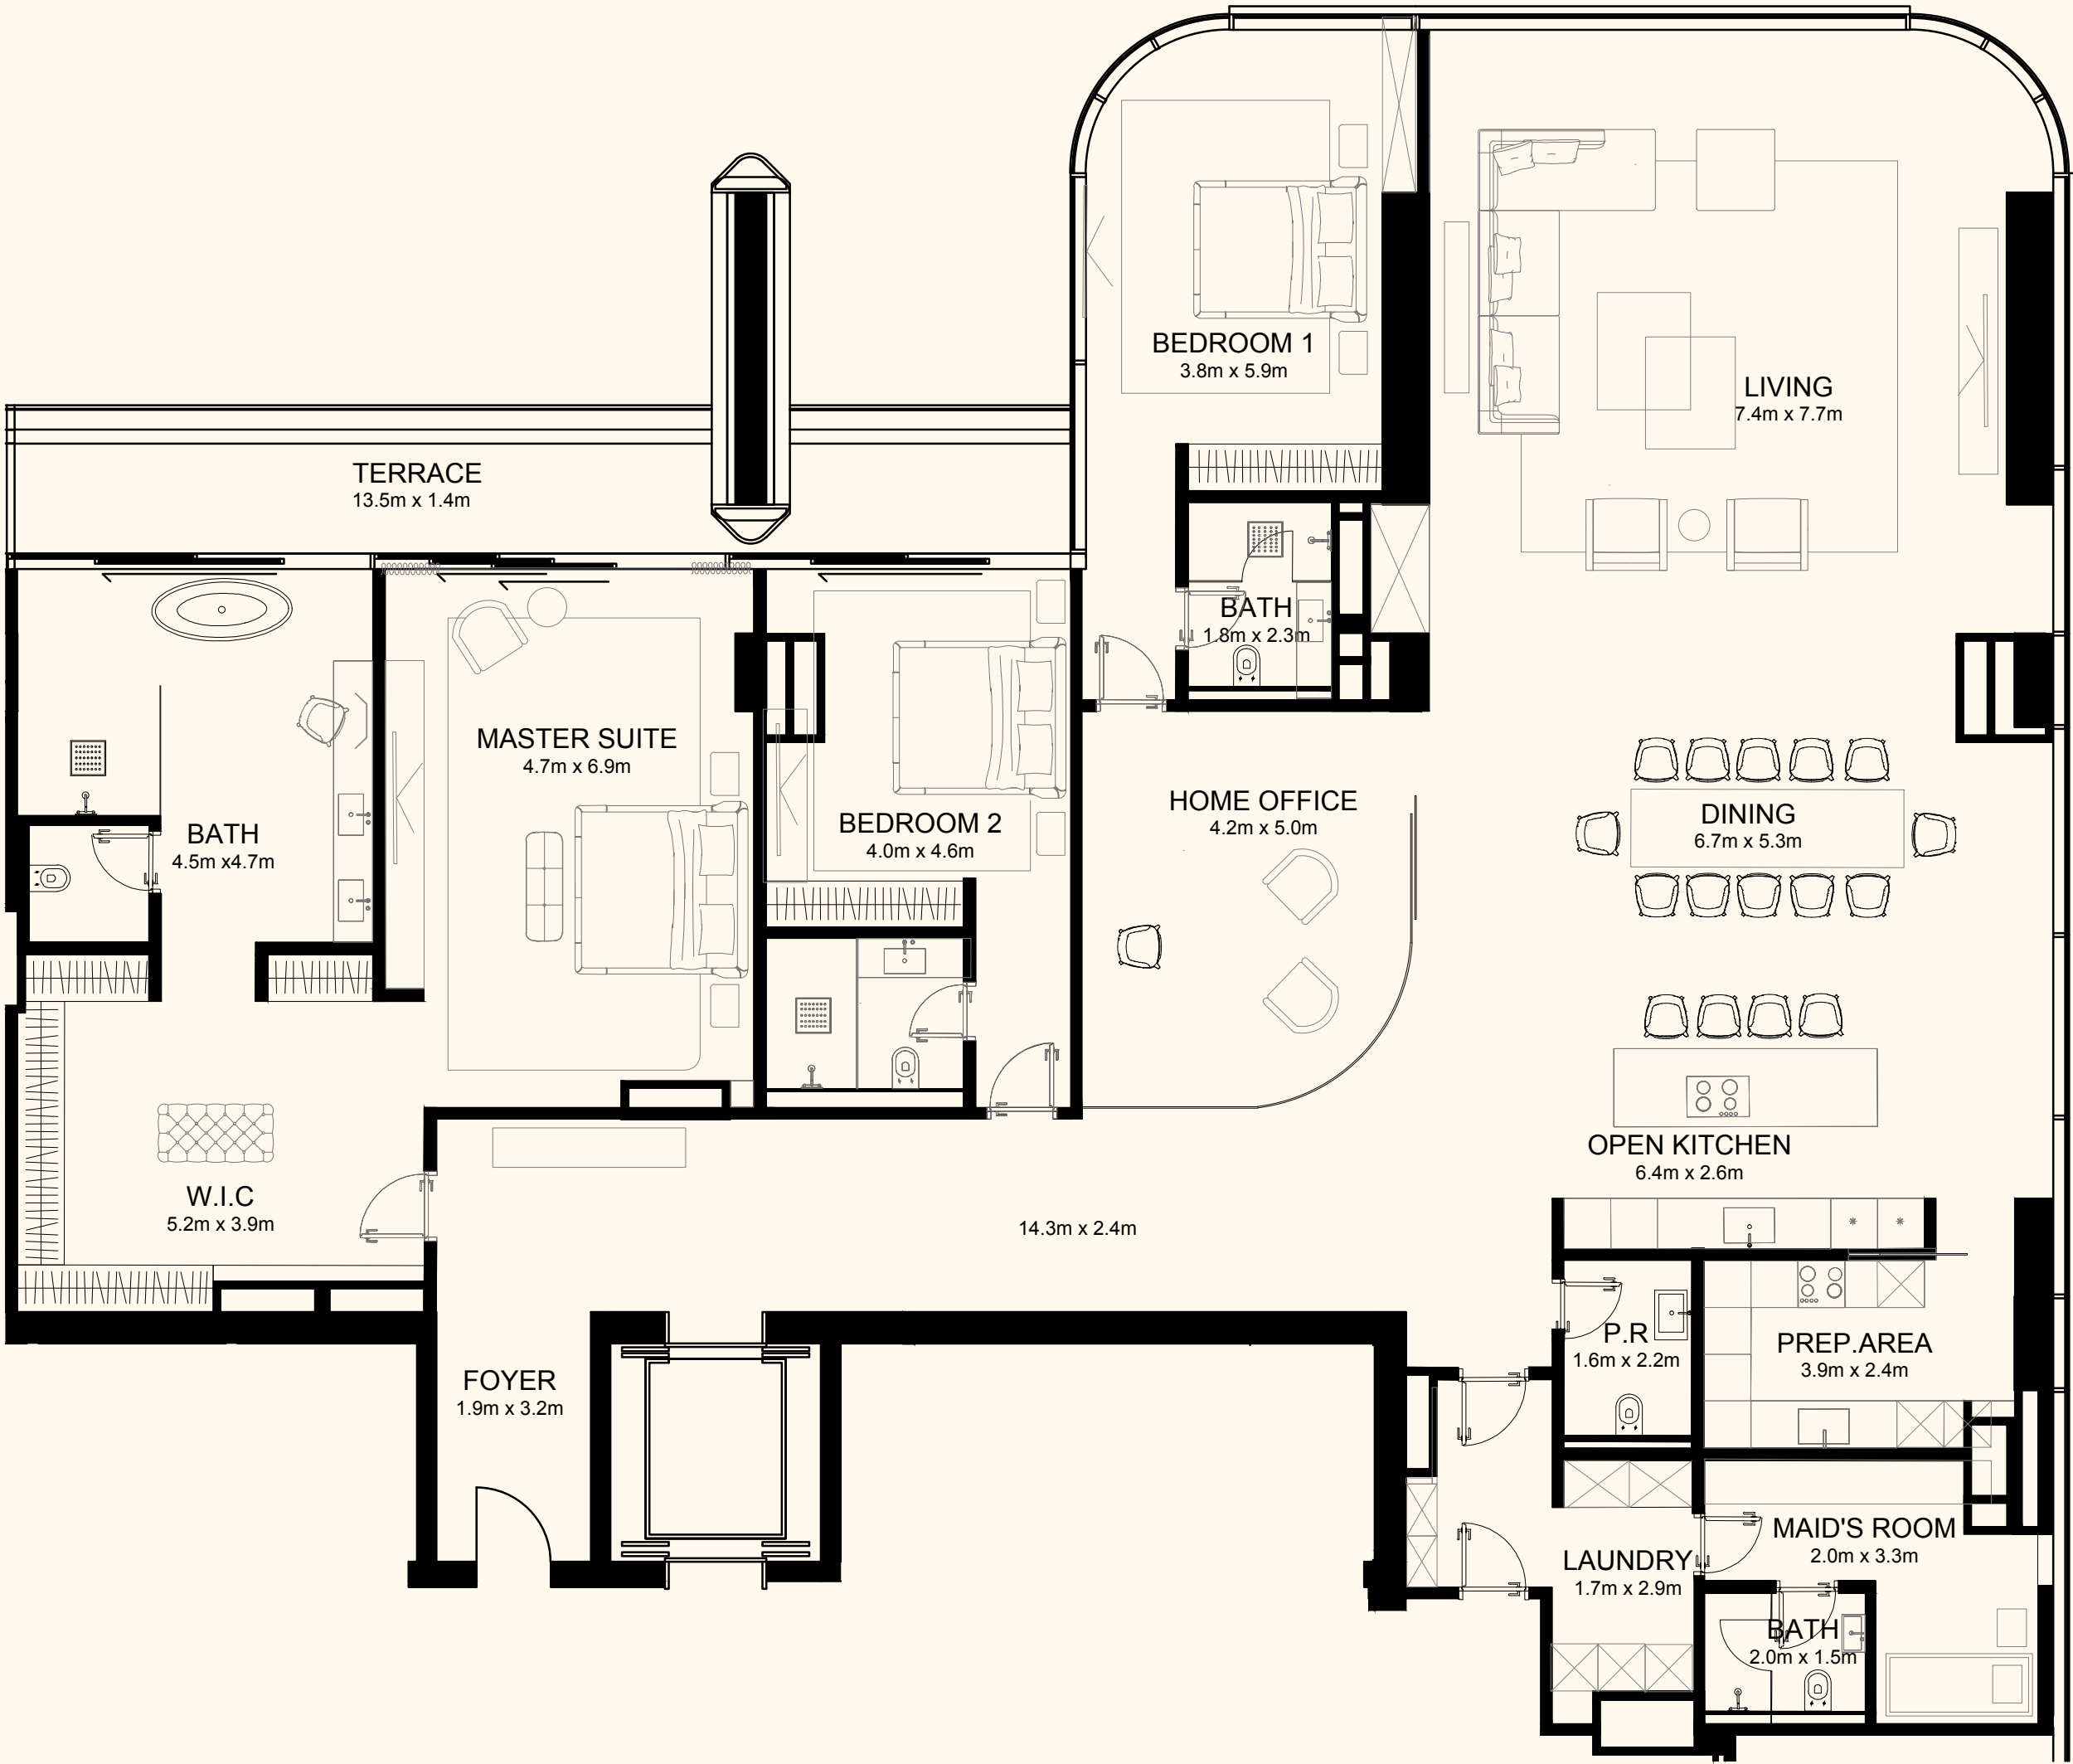

DUBAI

Sea View

Beach View

Unit 1102

3 Bedroom Simplex | 5 Bathrooms | 3 Parking Spaces

Residence	4,252 sq. ft.	395 sq. mt.
Terrace	226 sq. ft.	21 sq. mt.
Total	4,478 sq. ft.	416 sq. mt.

ORLA

DORCHESTER COLLECTION
DUBAI