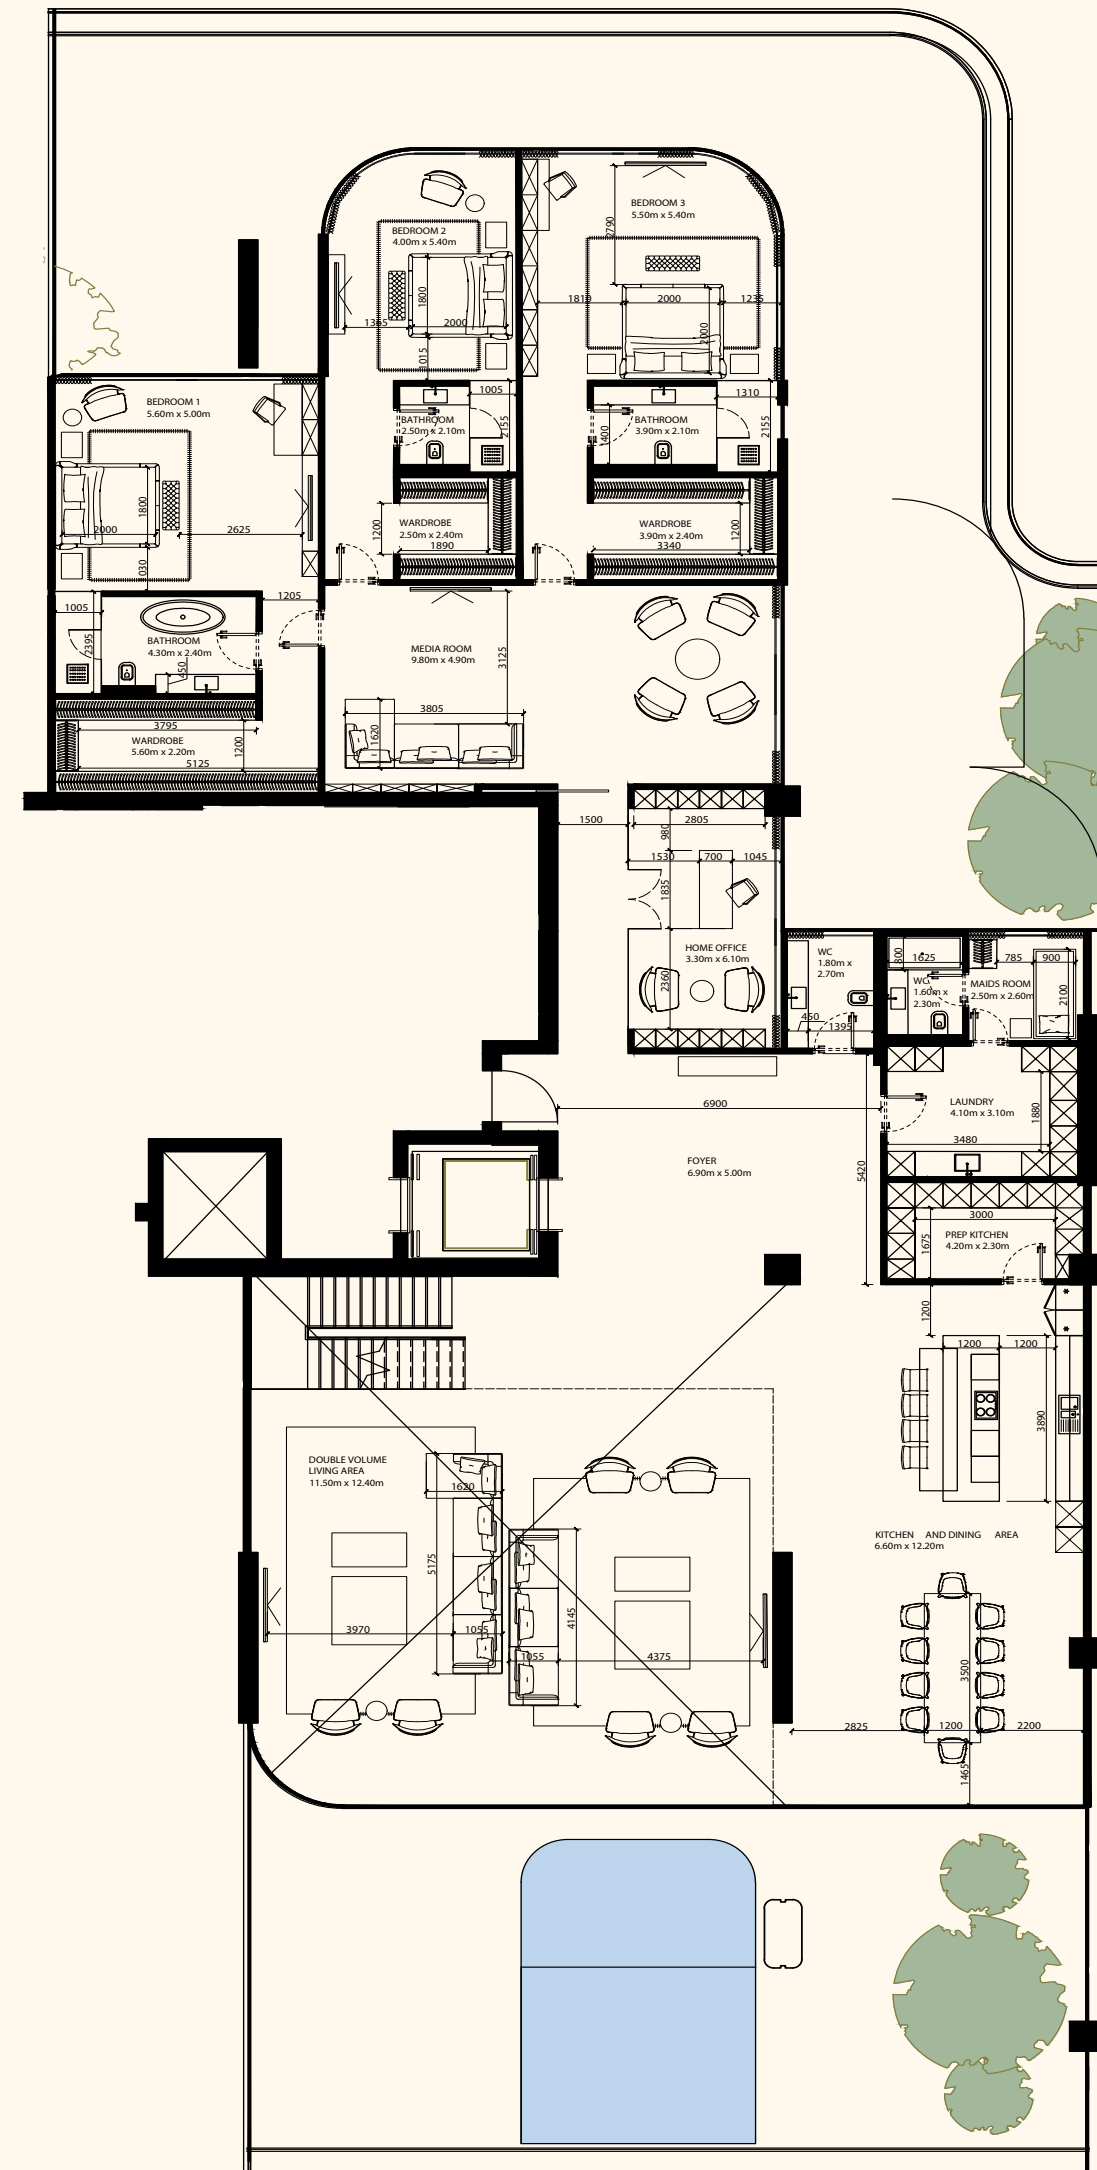

Sea View

Beach View

Unit 205

4 Bedroom Duplex | 6 Bathrooms | 4 Parking Spaces

Residence	6,566 sq. ft.	610 sq. mt.
Terrace	4,578 sq. ft.	425 sq. mt.
Total	11,145 sq. ft.	1,035 sq. mt.

Lower Level

Upper Level

ORLA

DORCHESTER COLLECTION
DUBAI

Sea View

Beach View

Lower Level

Upper Level

Unit 206

4 Bedroom Duplex | 6 Bathrooms | 4 Parking Spaces

Residence	6,861 sq. ft.	637 sq. mt.
Terrace	3,562 sq. ft.	331 sq. mt.
Total	10,424 sq. ft.	968 sq. mt.

ORLA

DORCHESTER COLLECTION
DUBAI

Sea View

Beach View

Lower Level

Upper Level

Unit 207

4 Bedroom Duplex | 6 Bathrooms | 4 Parking Spaces

Residence	5,609 sq. ft.	521 sq. mt.
Terrace	2,606 sq. ft.	242 sq. mt.
Total	8,216 sq. ft.	763 sq. mt.

ORLA

DORCHESTER COLLECTION
DUBAI

Sea View

Beach View

Unit 208