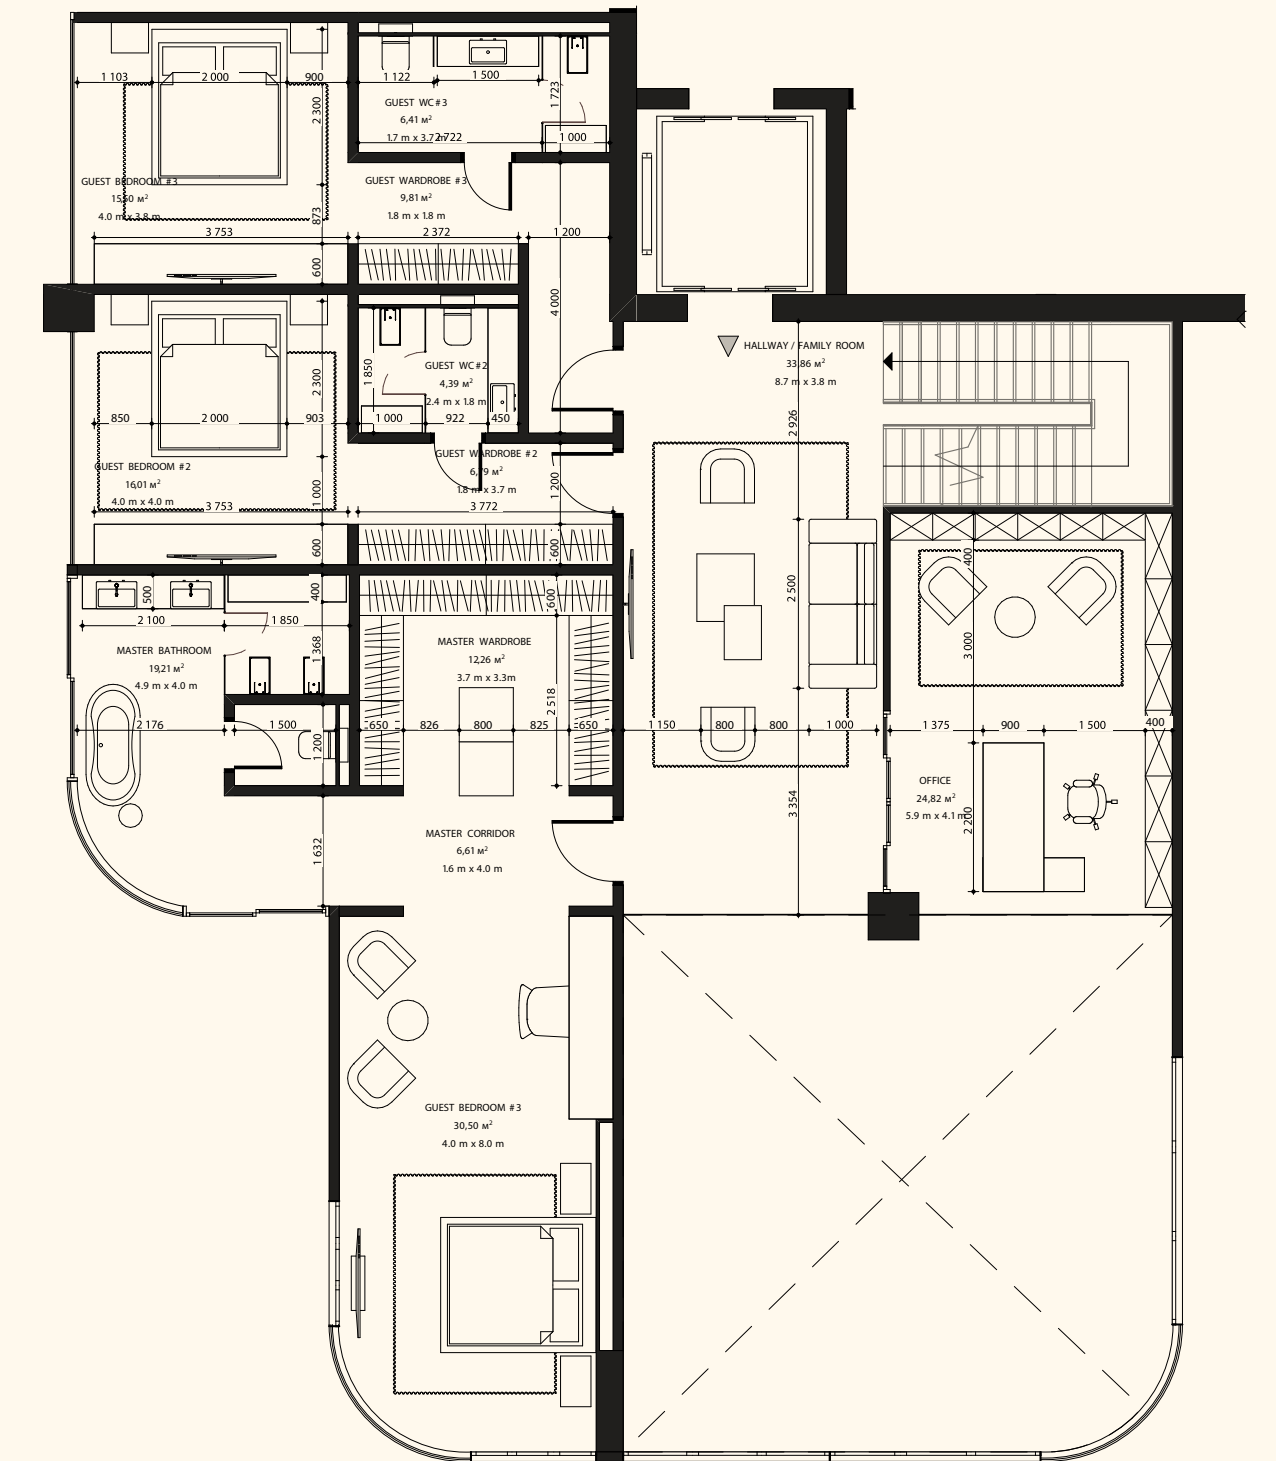

ORLA

DORCHESTER COLLECTION
DUBAI

Sea View

Beach View

Lower Level

Upper Level

Unit 206

4 Bedroom Duplex | 6 Bathrooms | 4 Parking Spaces

Residence	6,861 sq. ft.	637 sq. mt.
Terrace	3,562 sq. ft.	331 sq. mt.
Total	10,424 sq. ft.	968 sq. mt.

ORLA

DORCHESTER COLLECTION
DUBAI

Sea View

Beach View

Lower Level

Upper Level

Unit 207

4 Bedroom Duplex | 6 Bathrooms | 4 Parking Spaces

Residence	5,609 sq. ft.	521 sq. mt.
Terrace	2,606 sq. ft.	242 sq. mt.
Total	8,216 sq. ft.	763 sq. mt.

ORLA

DORCHESTER COLLECTION
DUBAI

Sea View

Beach View

Unit 208