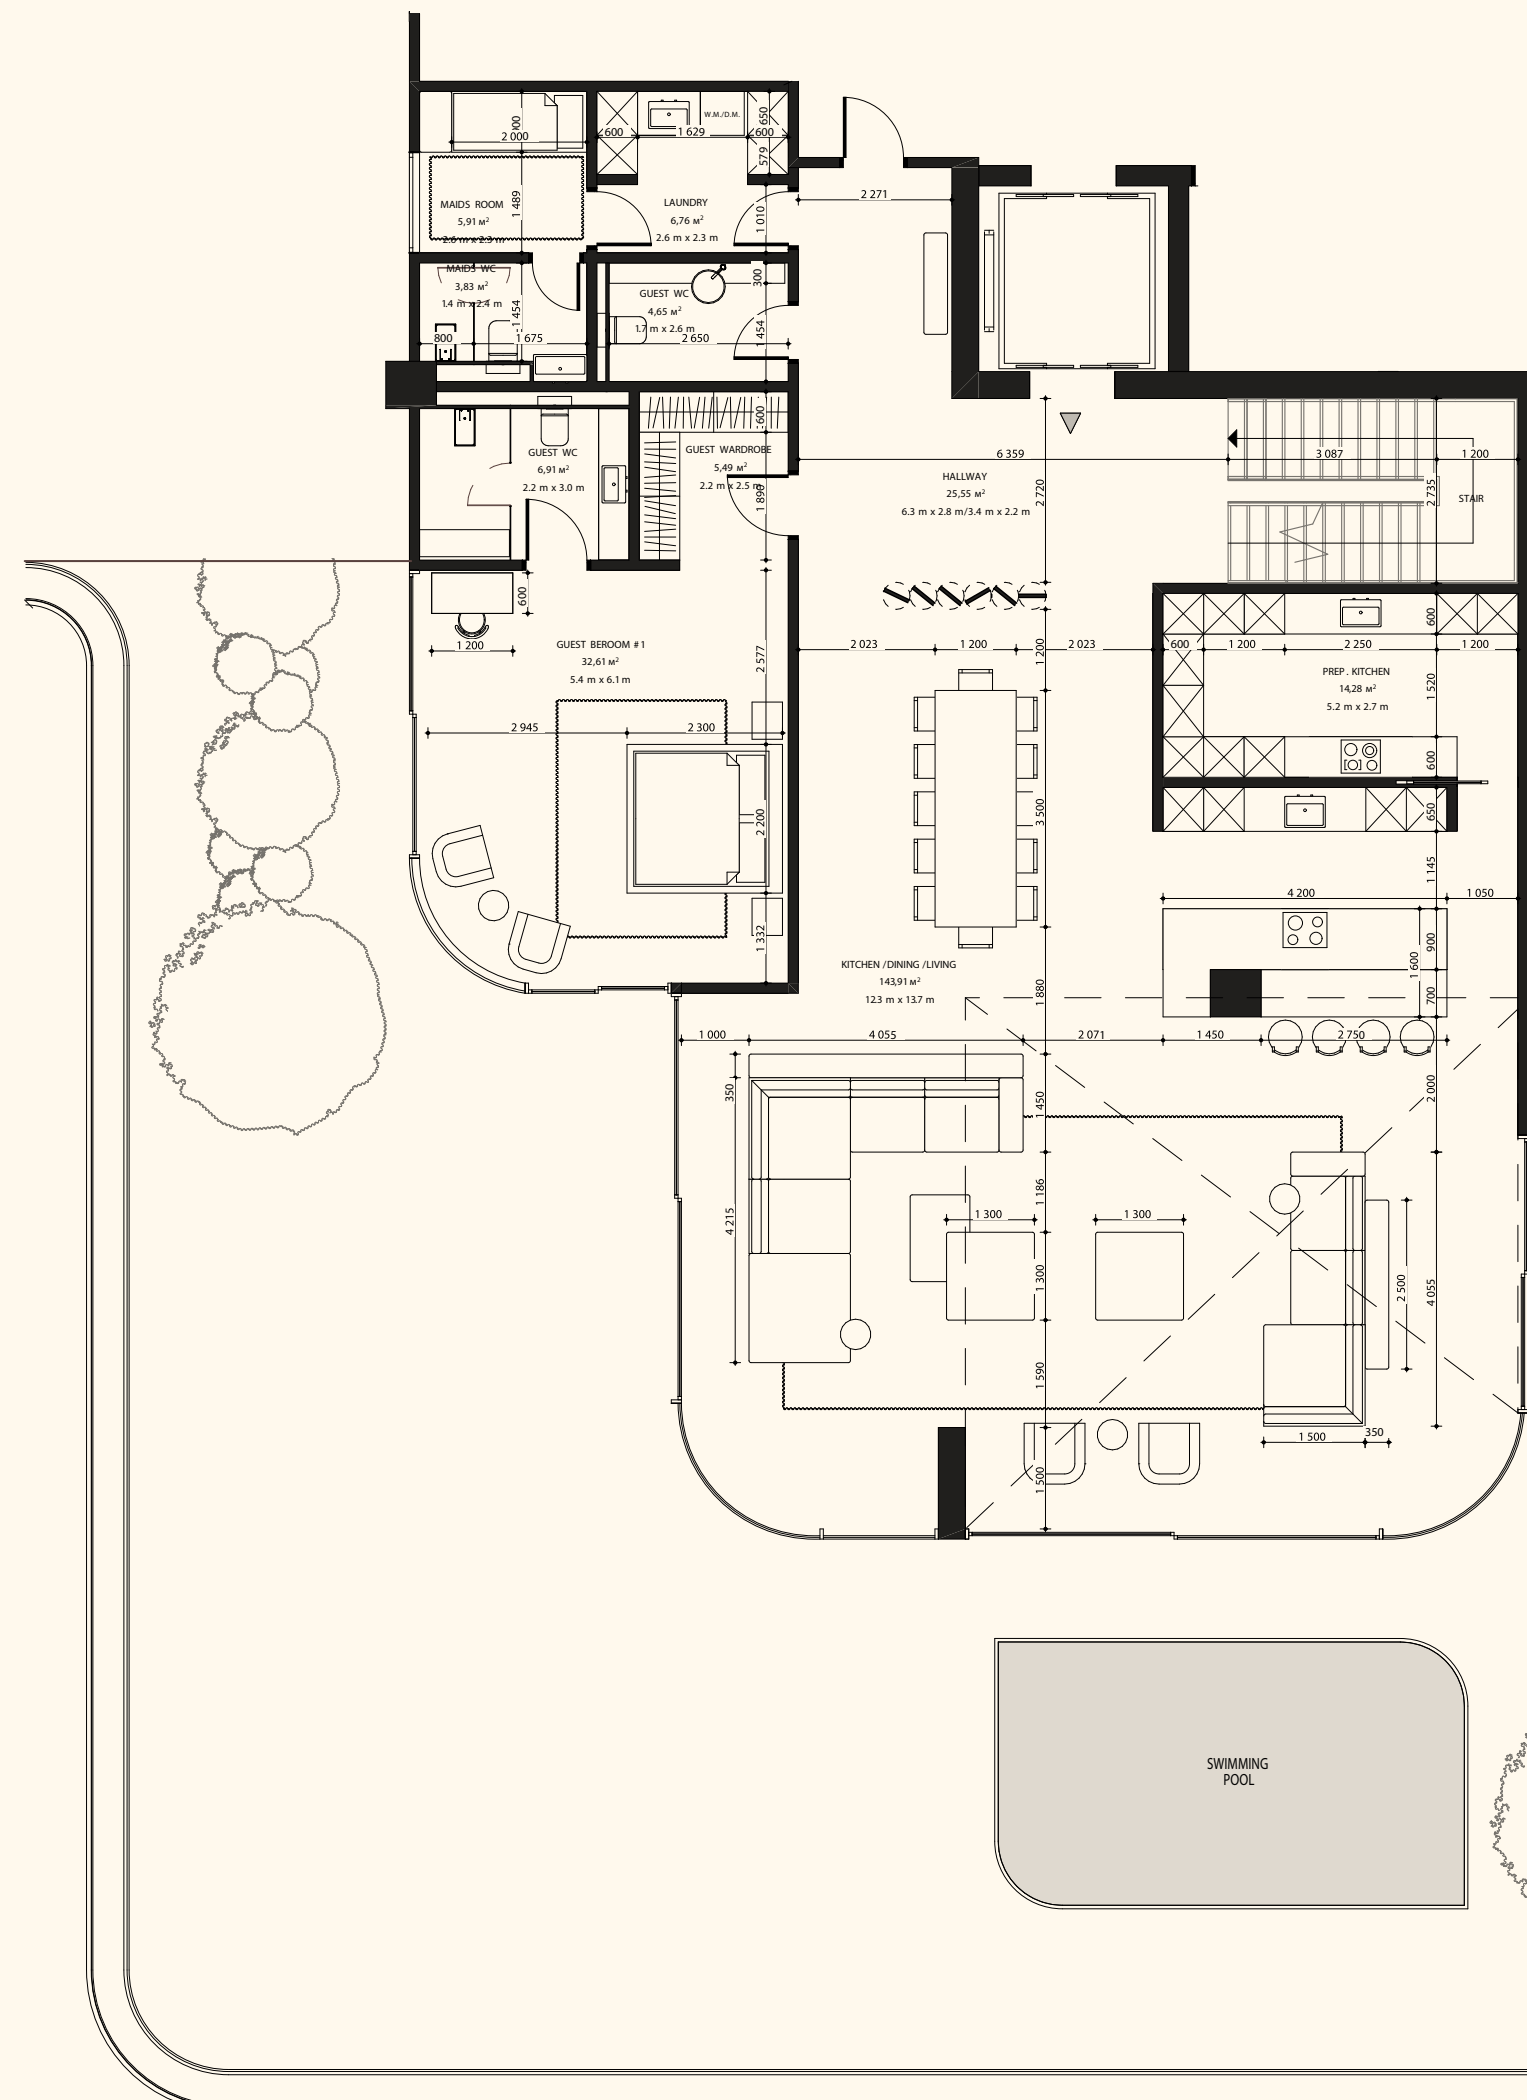

Residence	6,861 sq. ft.	637 sq. mt.
Terrace	3,562 sq. ft.	331 sq. mt.
Total	10,424 sq. ft.	968 sq. mt.

ORLA

DORCHESTER COLLECTION
DUBAI

Sea View

Beach View

Lower Level

Upper Level

Unit 207

4 Bedroom Duplex | 6 Bathrooms | 4 Parking Spaces

Residence	5,609 sq. ft.	521 sq. mt.
Terrace	2,606 sq. ft.	242 sq. mt.
Total	8,216 sq. ft.	763 sq. mt.

ORLA

DORCHESTER COLLECTION
DUBAI

Sea View

Beach View

Unit 208