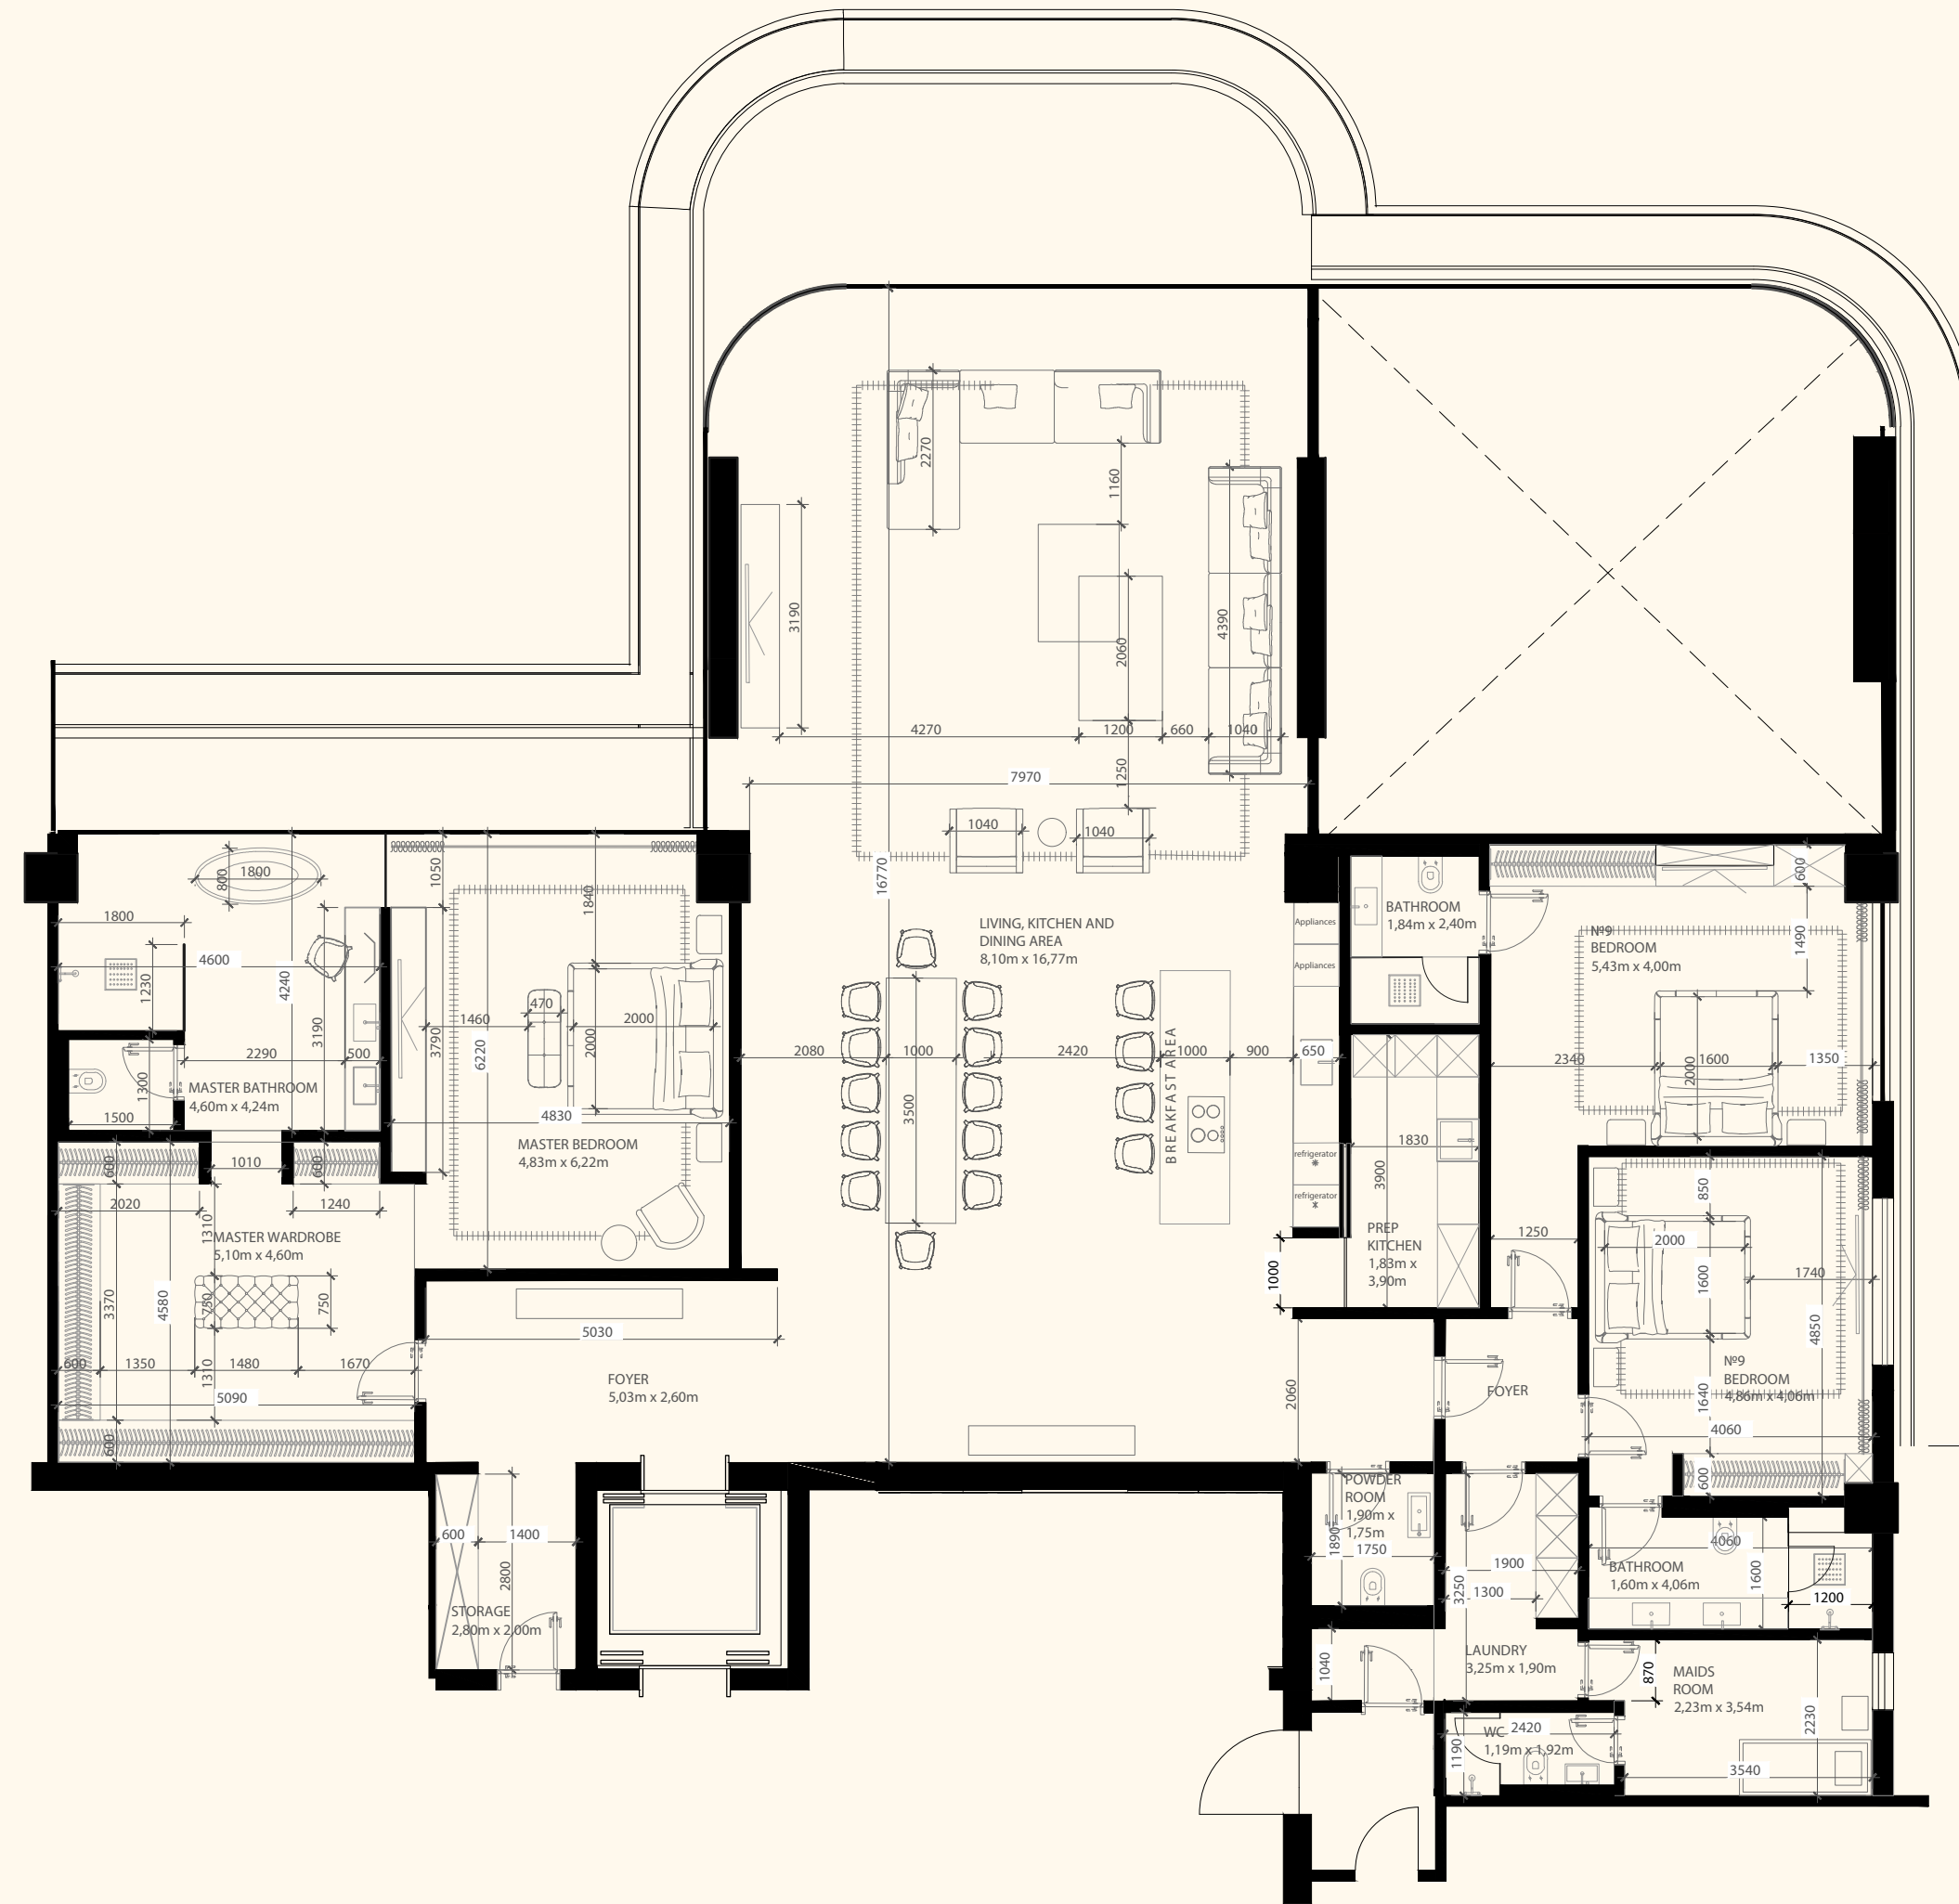

Unit 211

2 Bedrooms | 3 Bathrooms | 2 Parking Spaces

Residence	2,338 sq. ft.	217 sq. mt.
Terrace	1,825 sq. ft.	170 sq. mt.
<hr/>		
Total	4,163 sq. ft.	387 sq. mt.

ORLA

DORCHESTER COLLECTION
DUBAI

Sea View

Beach View