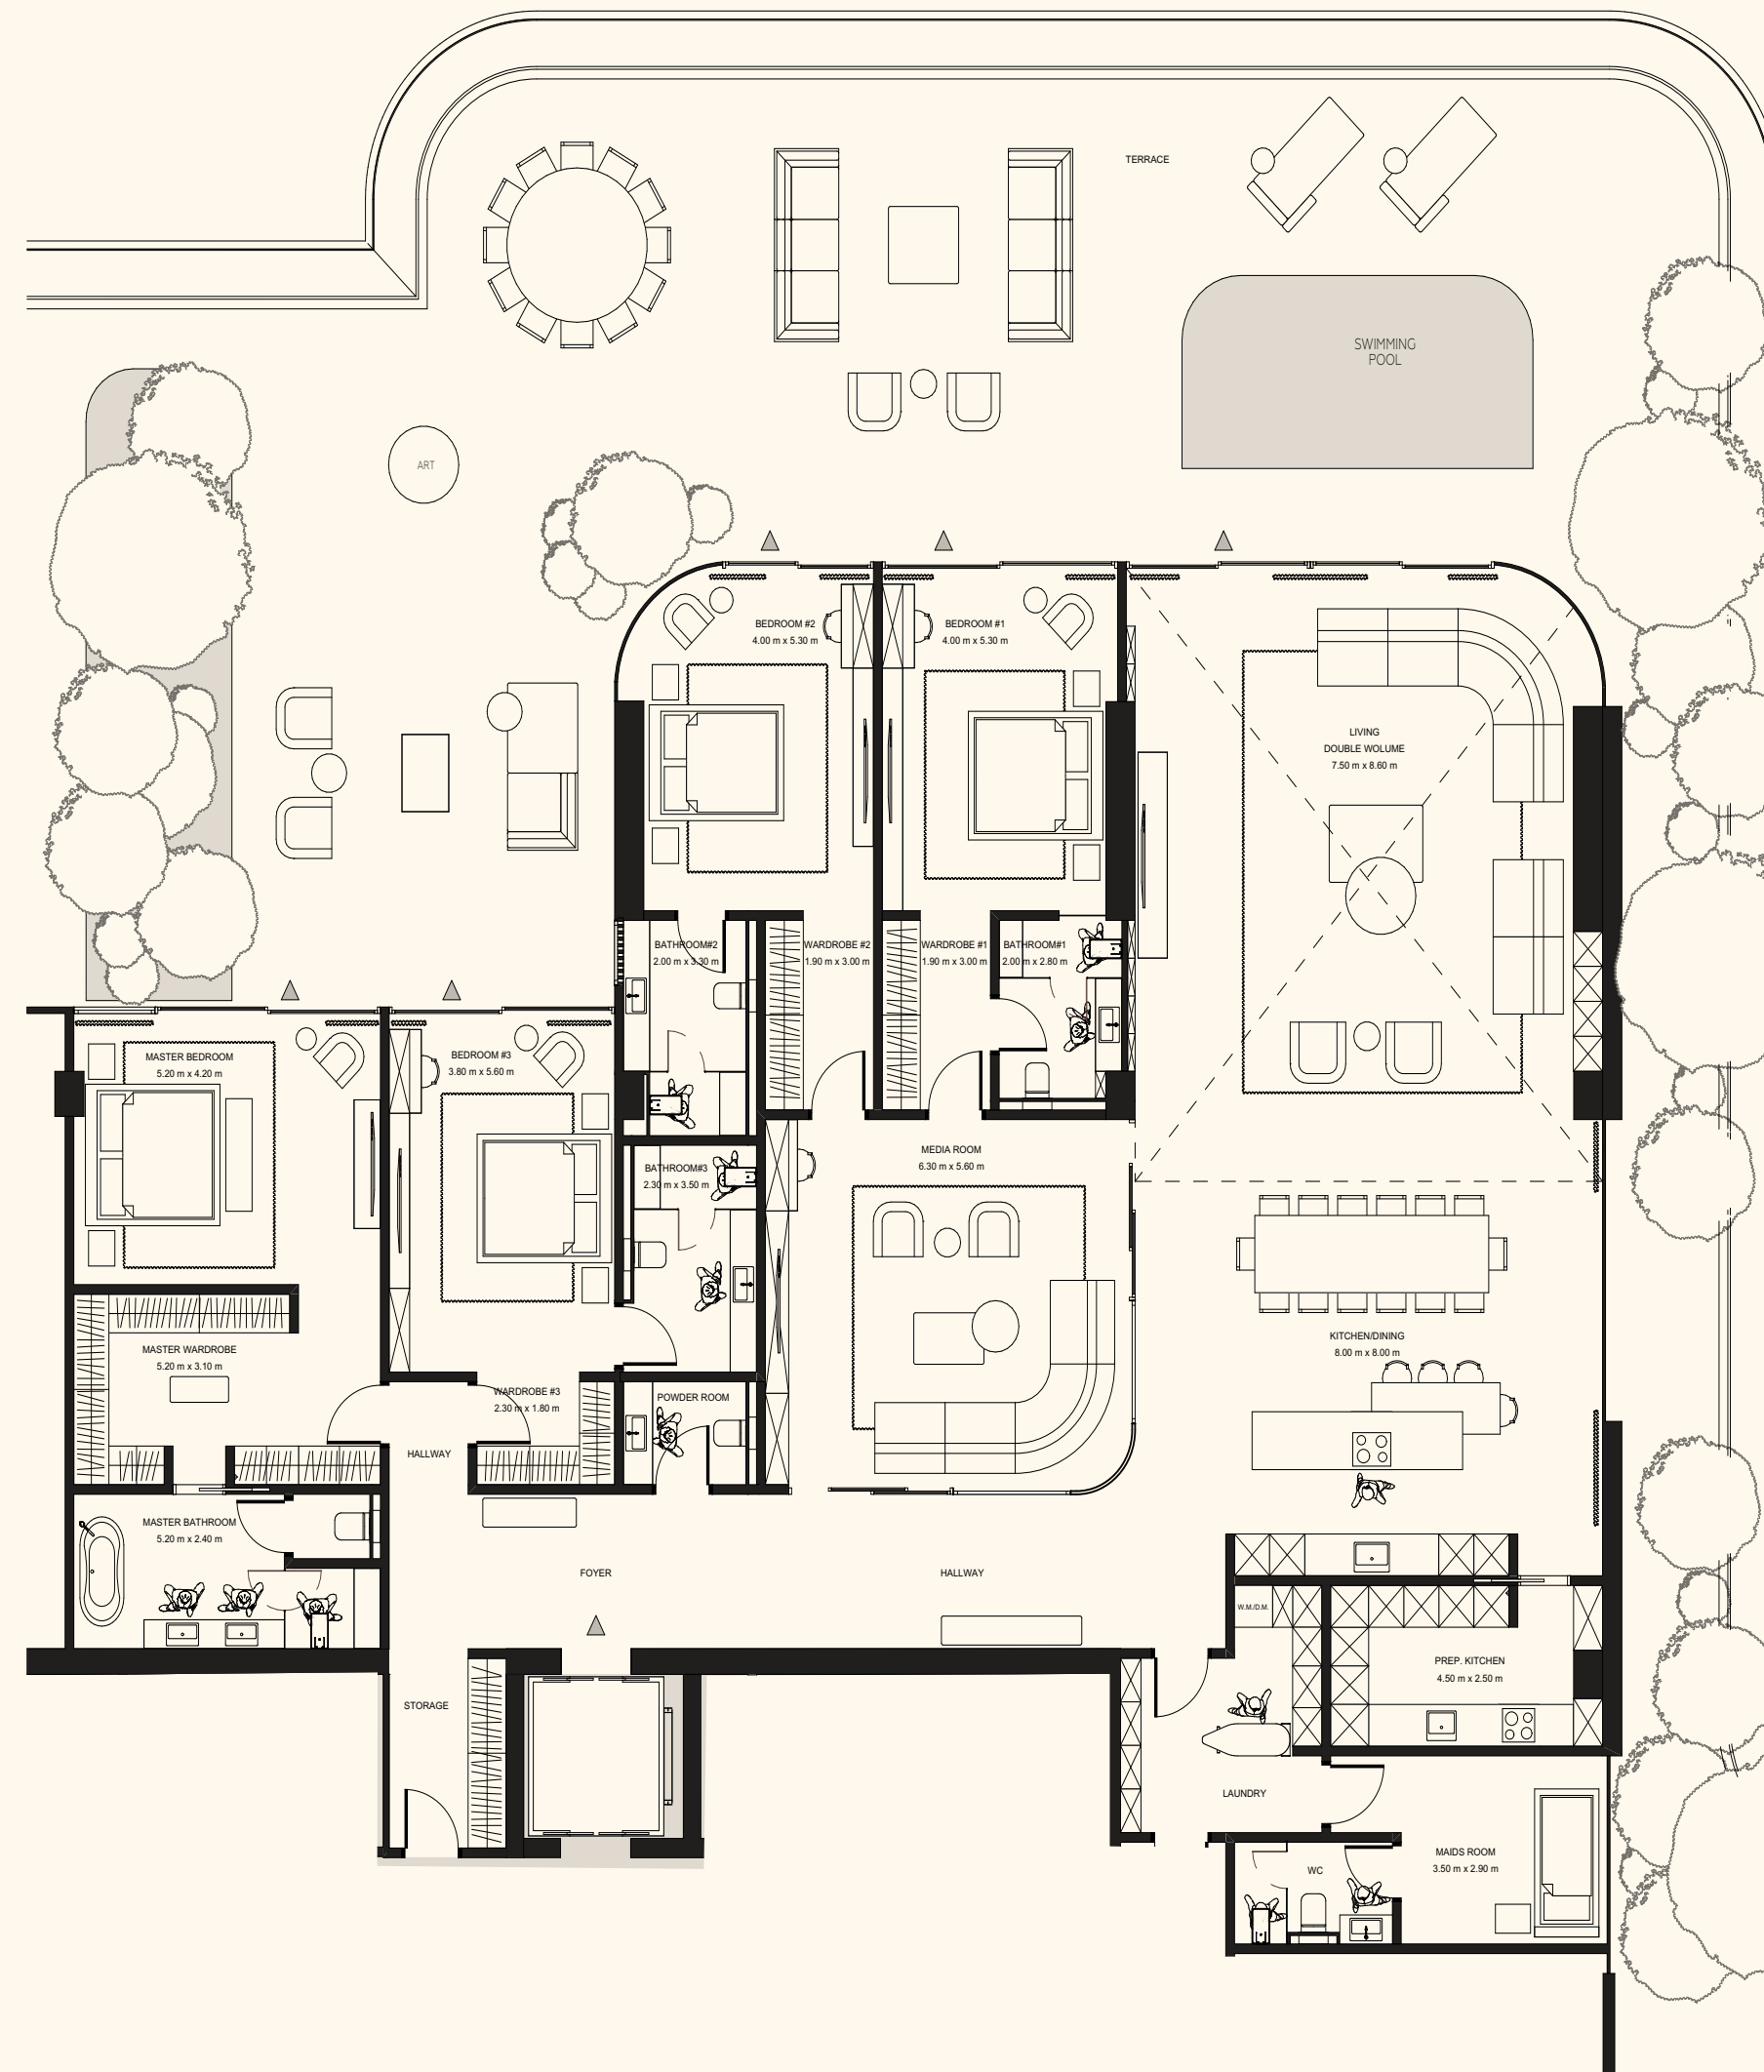

Unit 203

4 Bedrooms | 6 Bathrooms | 4 Parking Spaces

Residence	4,431 sq. ft.	412 sq. mt.
Terrace	3,244 sq. ft.	301 sq. mt.
Total	7,675 sq. ft.	713 sq. mt.

ORLA

DORCHESTER COLLECTION
DUBAI

Sea View

Beach View