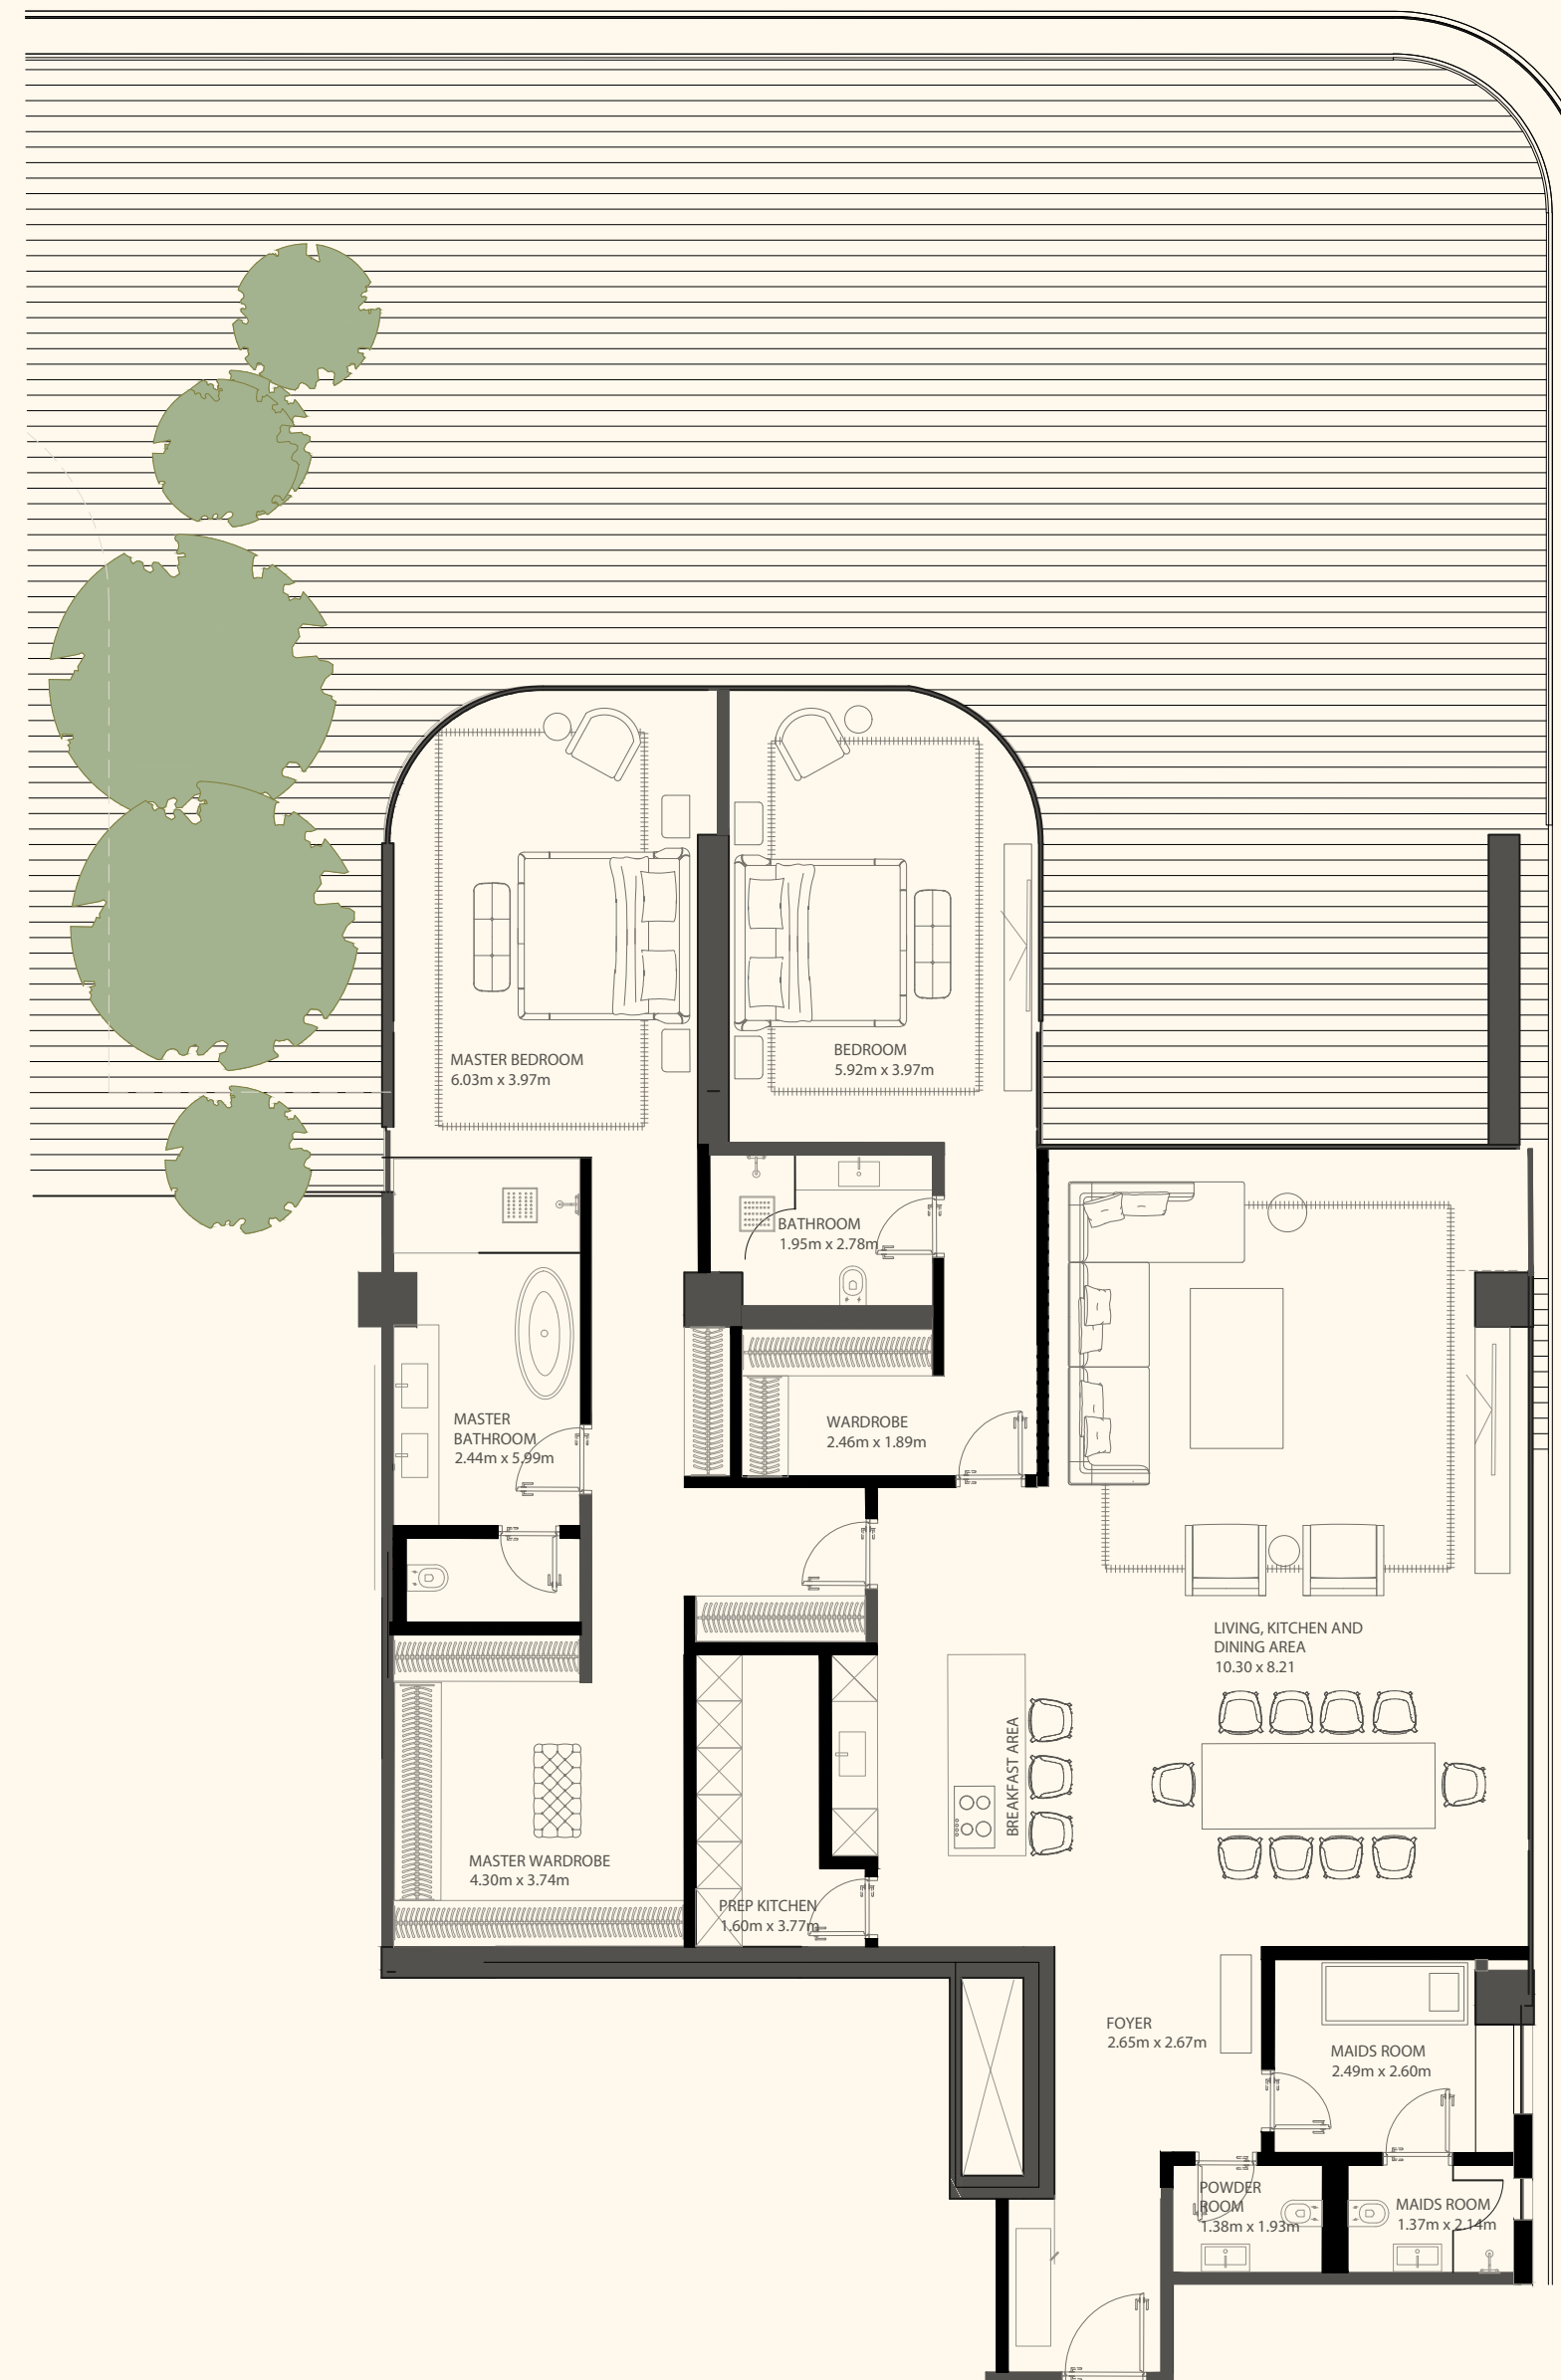

4 Bedroom Duplex | 6 Bathrooms | 4 Parking Spaces

Residence	5,609 sq. ft.	521 sq. mt.
Terrace	2,606 sq. ft.	242 sq. mt.
Total	8,216 sq. ft.	763 sq. mt.

ORLA

DORCHESTER COLLECTION
DUBAI

Sea View

Beach View

Unit 208

4 Bedroom Simplex | 6 Bathrooms | 4 Parking Spaces

Residence	4,521 sq. ft.	420 sq. mt.
Terrace	2,895 sq. ft.	269 sq. mt.
Total	7,416 sq. ft.	689 sq. mt.

ORLA

DORCHESTER COLLECTION
DUBAI

Sea View

Beach View

Unit 211

2 Bedrooms | 3 Bathrooms | 2 Parking Spaces

Residence	2,338 sq. ft.	217 sq. mt.
Terrace	1,825 sq. ft.	170 sq. mt.
<hr/>		
Total	4,163 sq. ft.	387 sq. mt.

ORLA

DORCHESTER COLLECTION
DUBAI

Sea View

Beach View

Unit 302

3 Bedrooms | 4 Bathrooms | 3 Parking Spaces

Residence	3,640 sq. ft.	338 sq. mt.
Terrace	415 sq. ft.	39 sq. mt.
Total	4,055 sq. ft.	377 sq. mt.

ORLA

DORCHESTER COLLECTION

DUBAI

Sea View

Beach View