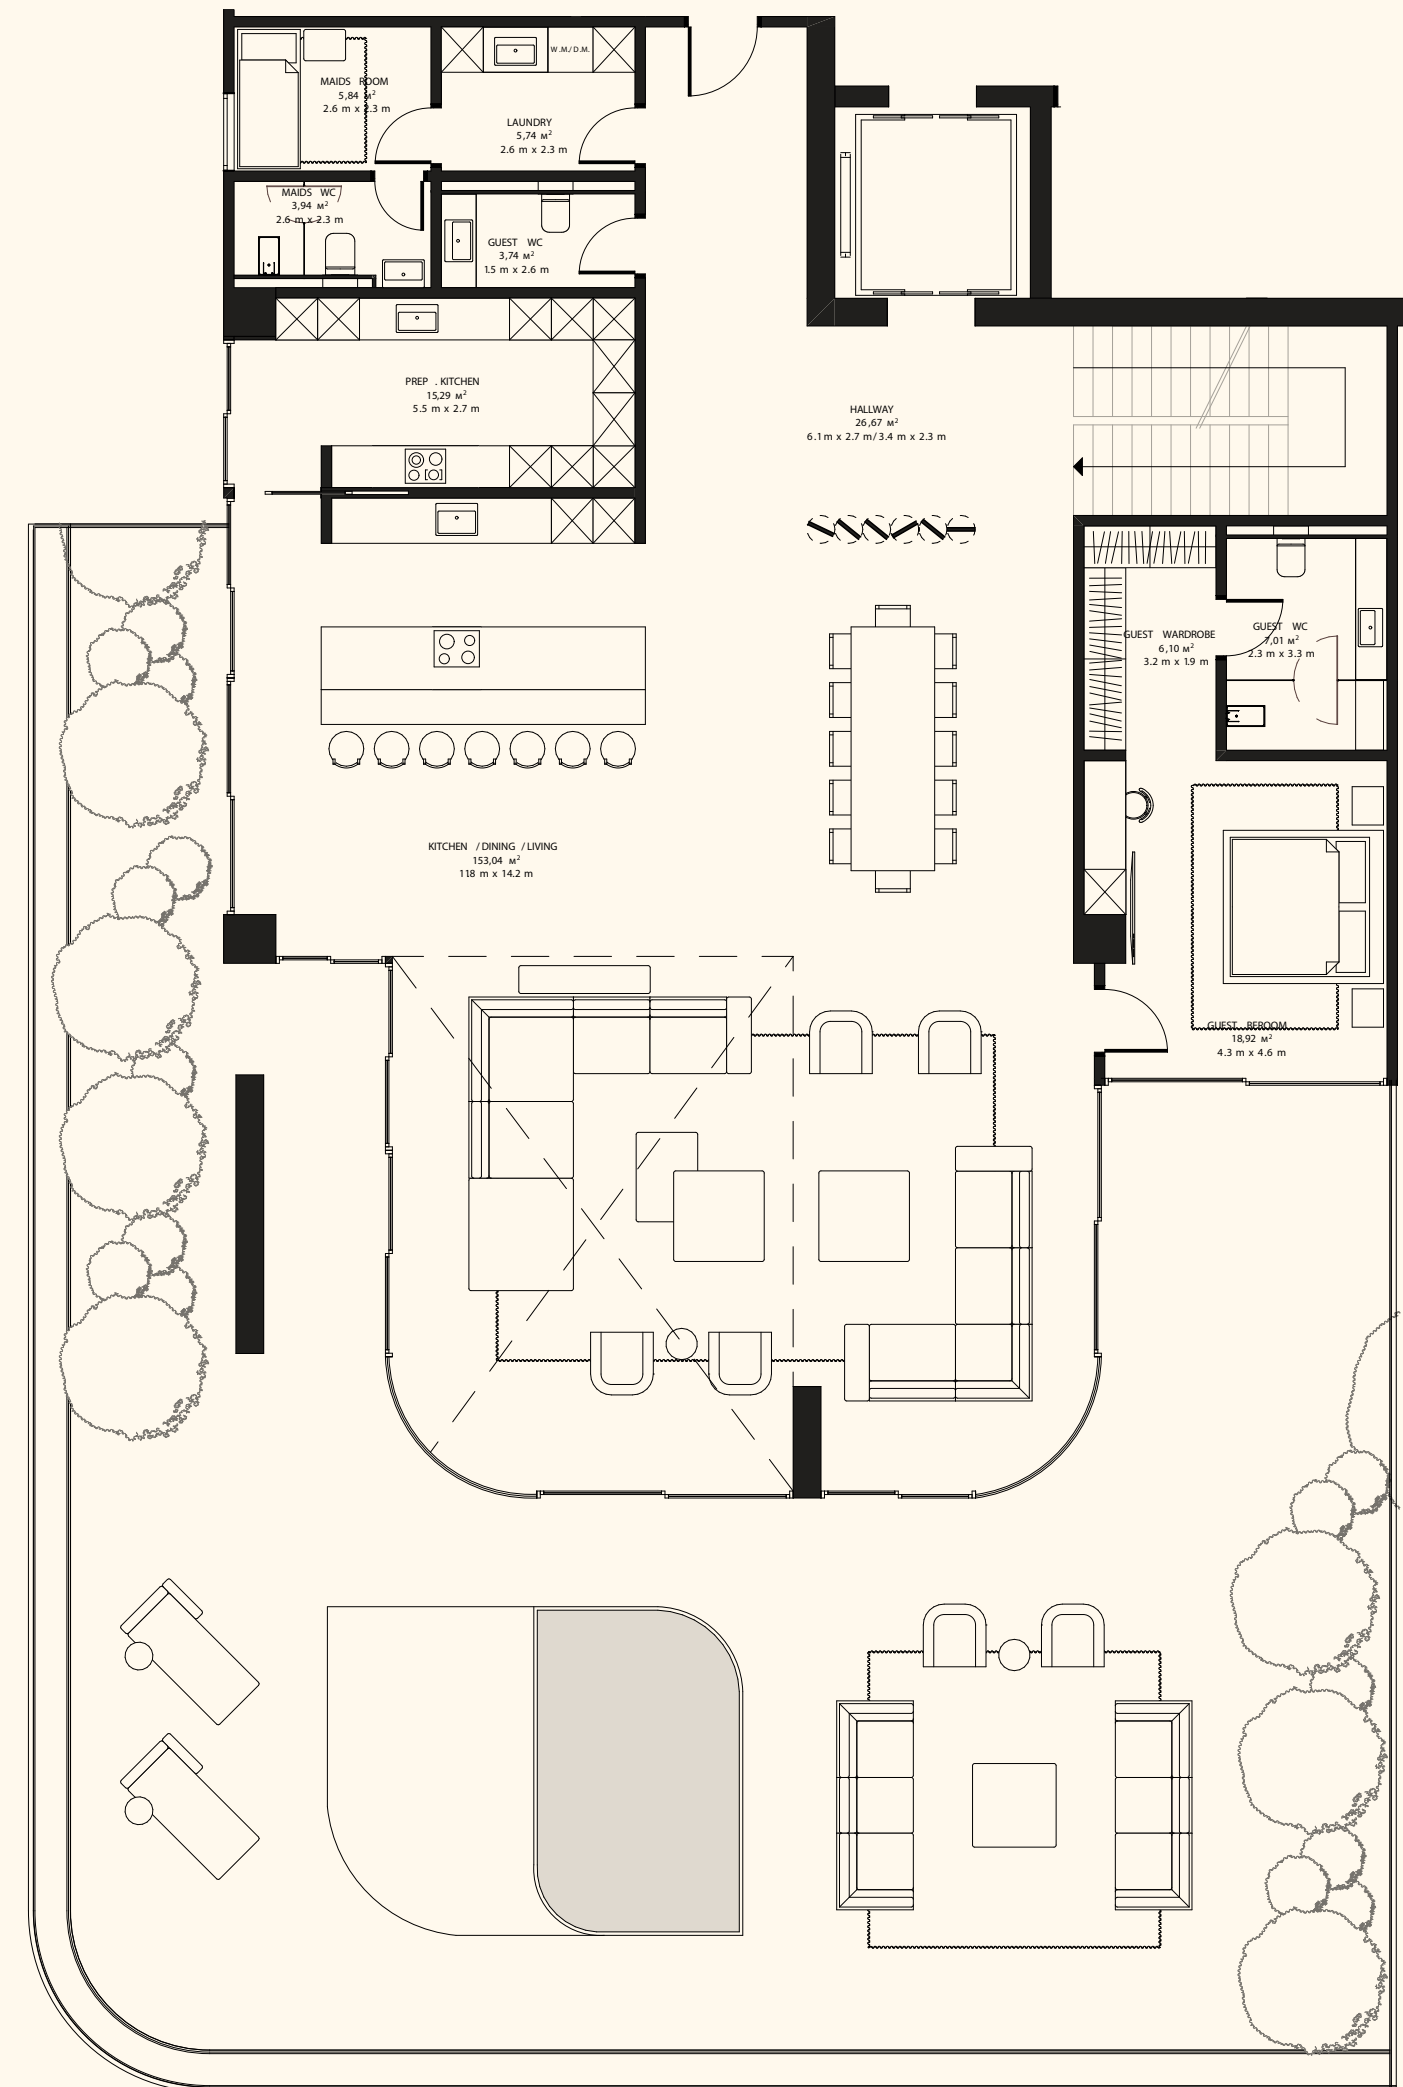

ORLA

DORCHESTER COLLECTION
DUBAI

Sea View

Beach View

Lower Level

Unit 1007

4 Bedroom Duplex | 6 Bathrooms | 4 Parking Spaces

Residence	5,492 sq. ft.	510 sq. mt.
Terrace	2,476 sq. ft.	230 sq. mt.
Total	7,967 sq. ft.	740 sq. mt.