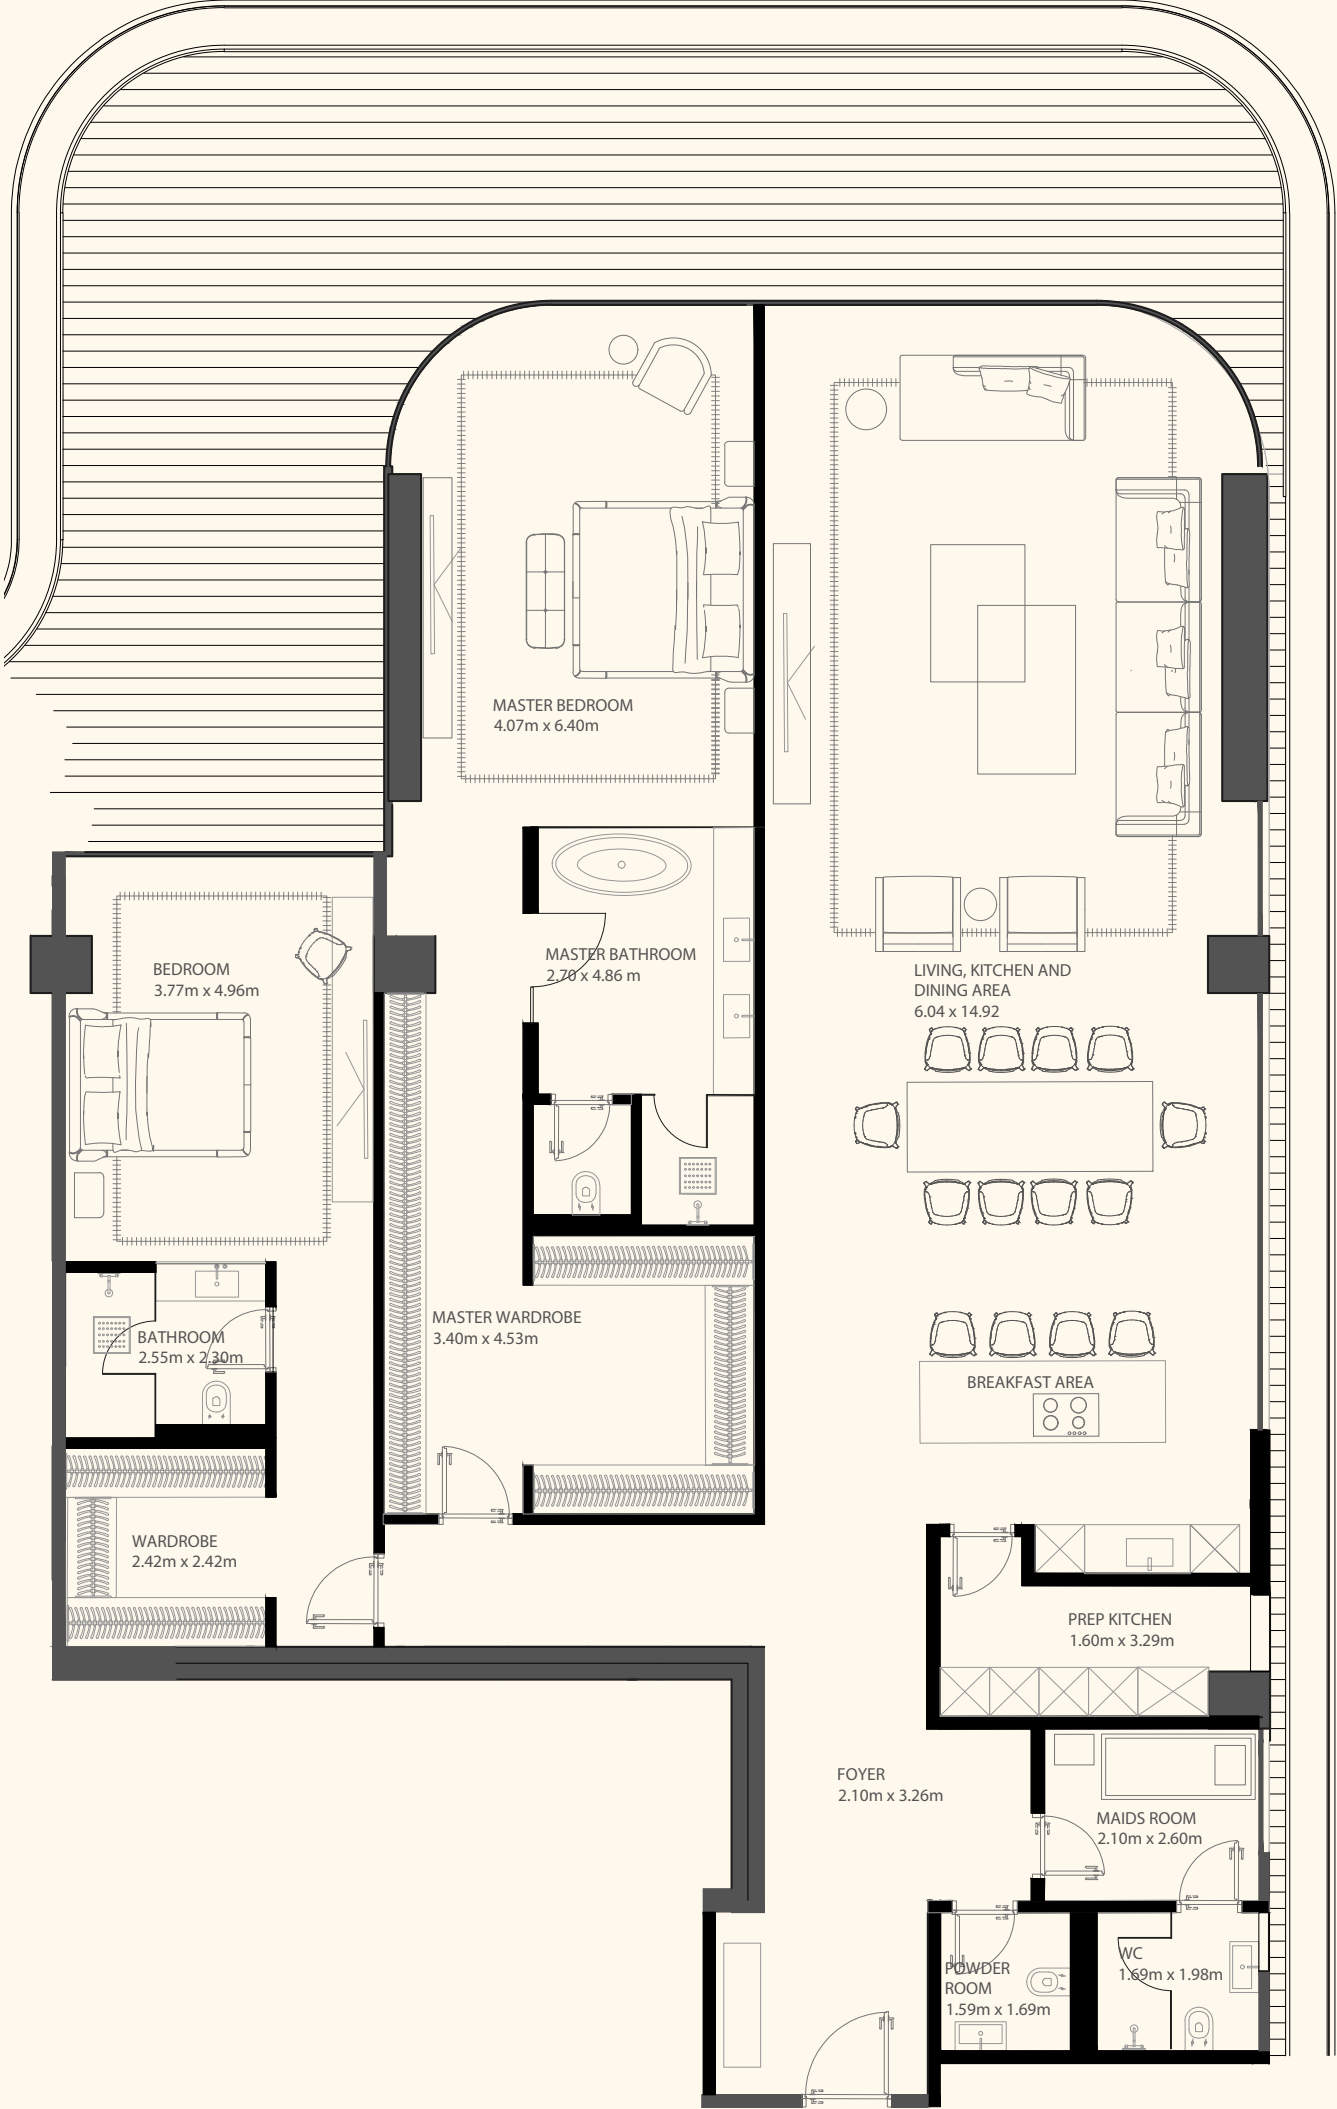

Unit 403

4 Bedrooms | 6 Bathrooms | 4 Parking Spaces

Residence	4,398 sq. ft.	409 sq. mt.
Terrace	3,011 sq. ft.	280 sq. mt.
Total	7,409 sq. ft.	688 sq. mt.

ORLA

DORCHESTER COLLECTION
DUBAI

Sea View

Beach View

Unit 408

4 Bedrooms | 6 Bathrooms | 4 Parking Spaces

Residence	4,420 sq. ft.	411 sq. mt.
Terrace	3,113 sq. ft.	289 sq. mt.
Total	7,533 sq. ft.	700 sq. mt.

ORLA

DORCHESTER COLLECTION

DUBAI

Sea View

Beach View

Unit 411

2 Bedrooms | 3 Bathrooms | 2 Parking Spaces

Residence	2,607 sq. ft.	242 sq. mt.
Terrace	788 sq. ft.	73 sq. mt.
<hr/>		
Total	3,395 sq. ft.	315 sq. mt.

ORLA

DORCHESTER COLLECTION
DUBAI

Sea View

Beach View

Unit 501

3 Bedrooms | 5 Bathrooms | 3 Parking Spaces

Residence	3,267 sq. ft.	303 sq. mt.
Terrace	212 sq. ft.	20 sq. mt.
Total	3,479 sq. ft.	323 sq. mt.

ORLA

DORCHESTER COLLECTION
DUBAI

Sea View

Beach View

Unit 502