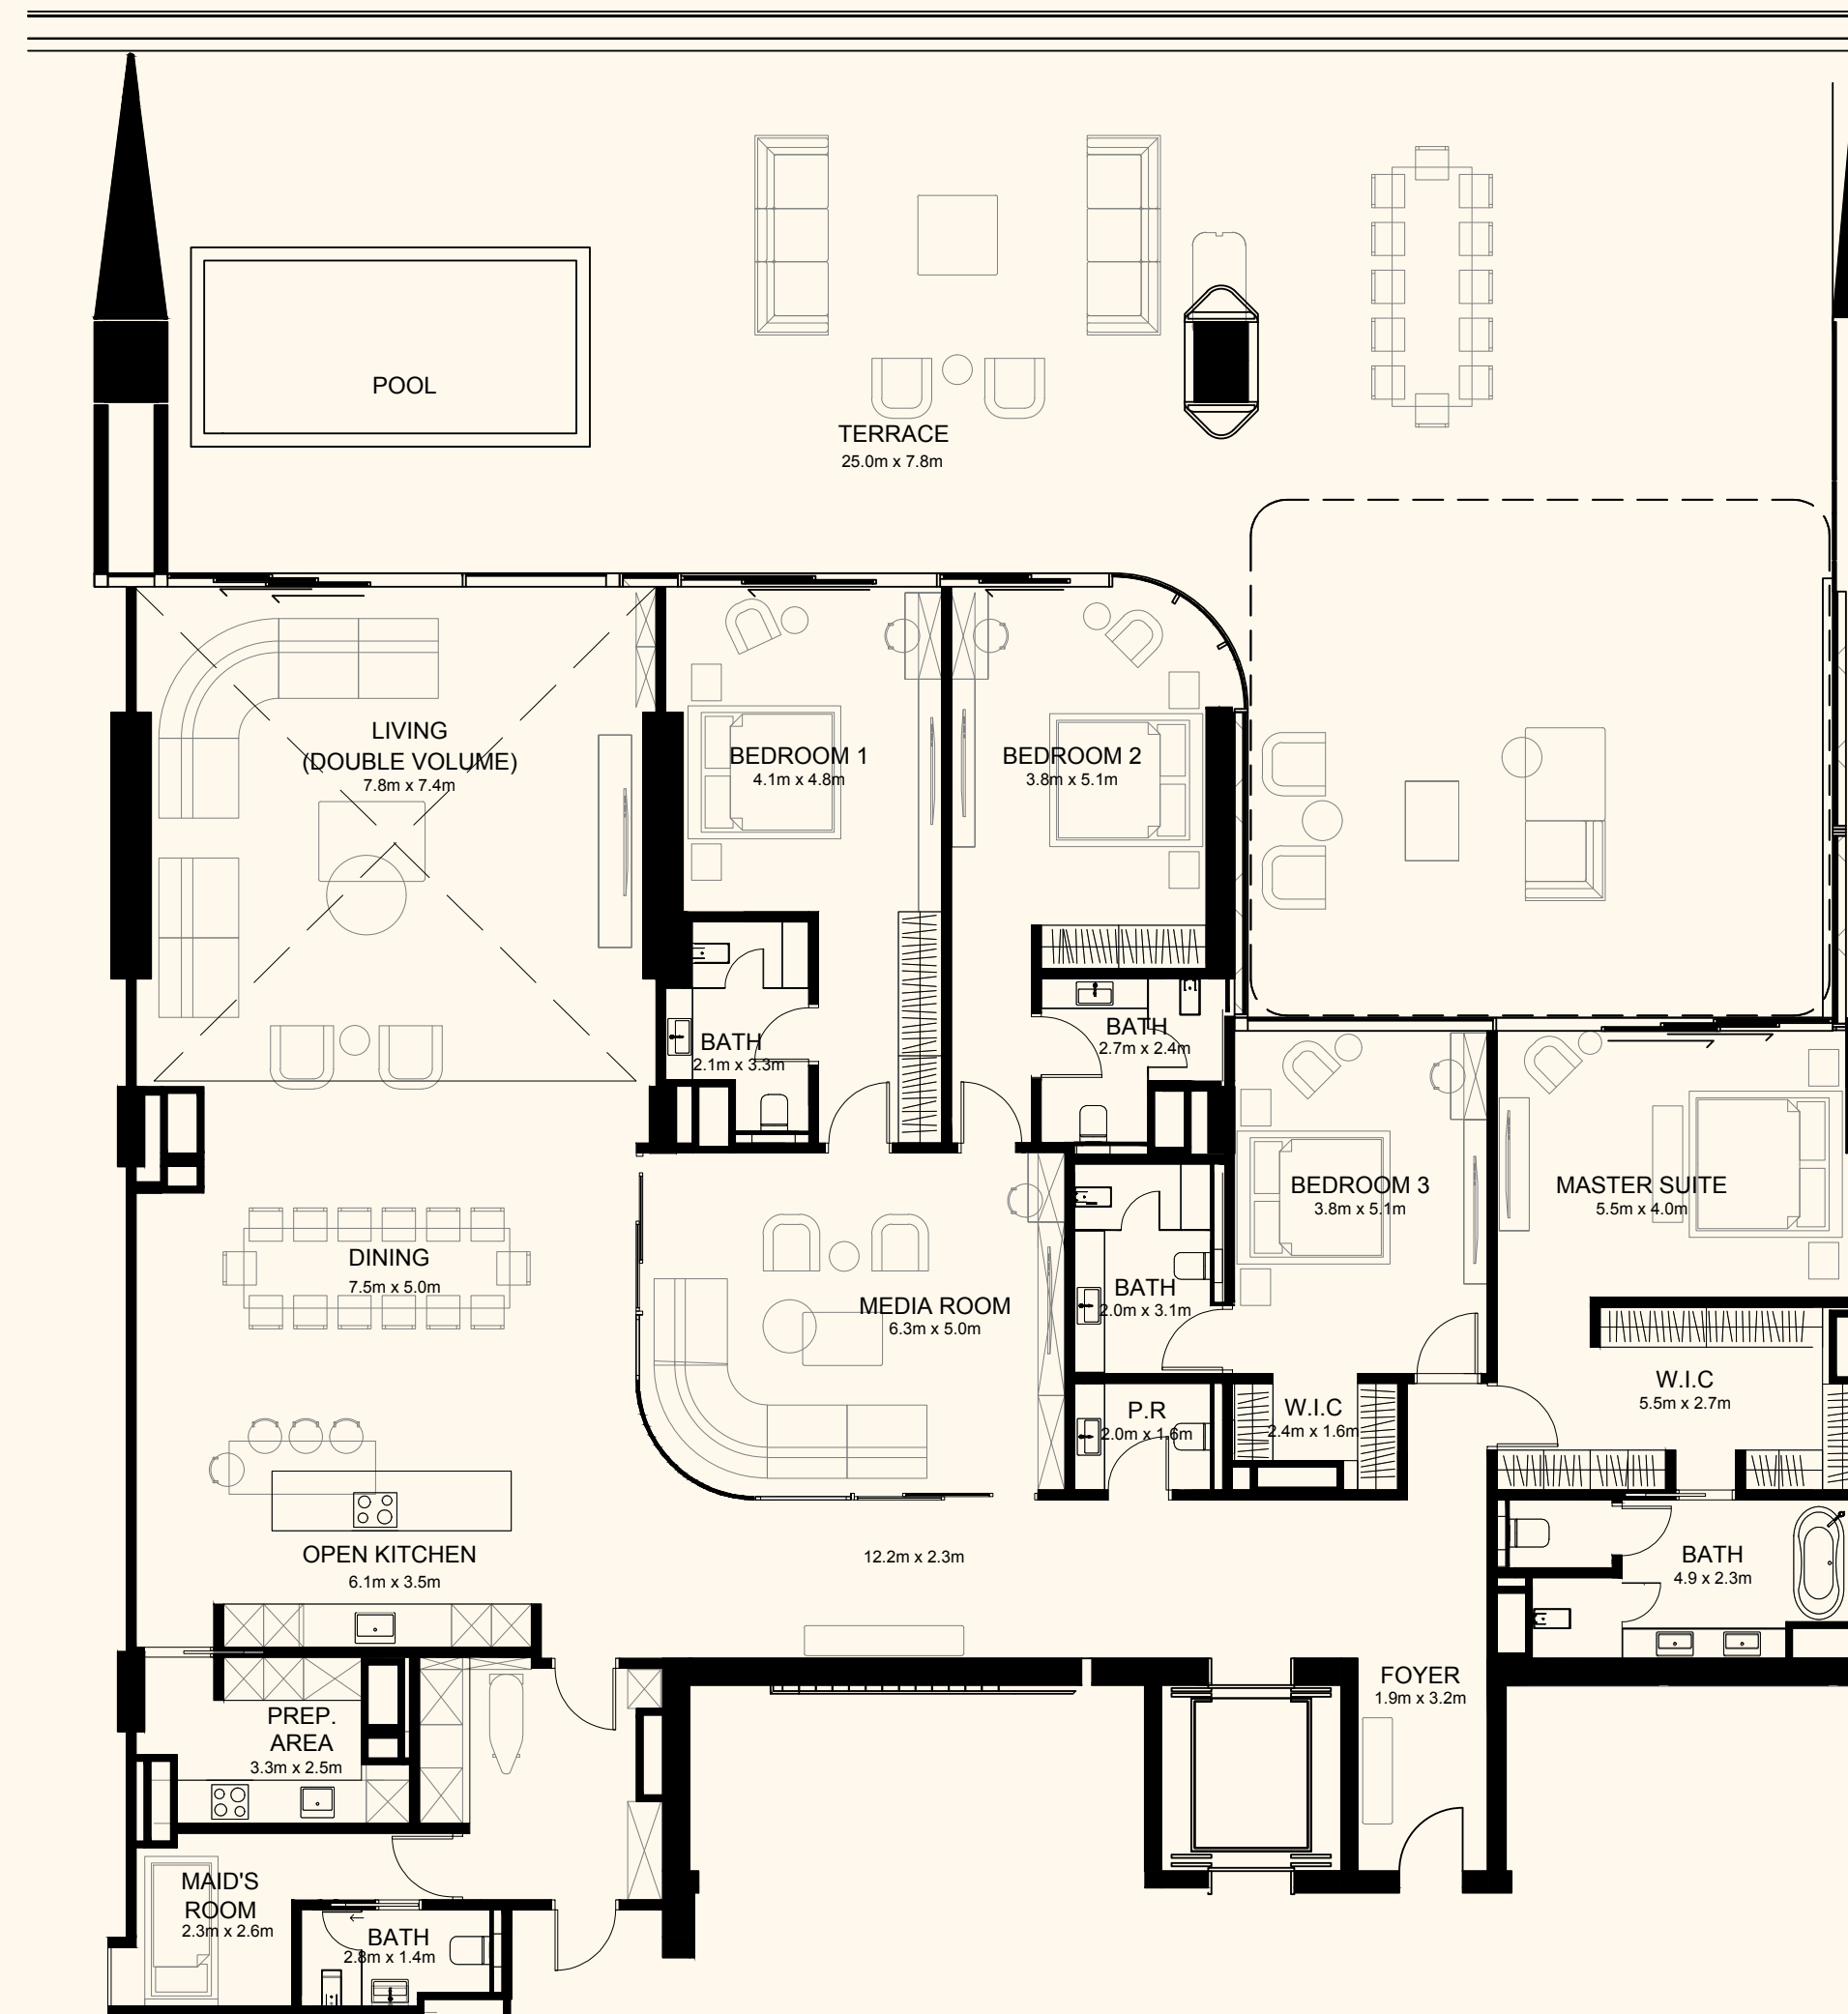

Residence	6,861 sq. ft.	637 sq. mt.
Terrace	3,562 sq. ft.	331 sq. mt.
Total	10,424 sq. ft.	968 sq. mt.

ORLA

DORCHESTER COLLECTION
DUBAI

Sea View

Beach View

Lower Level

Upper Level

Unit 207

4 Bedroom Duplex | 6 Bathrooms | 4 Parking Spaces

Residence	5,609 sq. ft.	521 sq. mt.
Terrace	2,606 sq. ft.	242 sq. mt.
Total	8,216 sq. ft.	763 sq. mt.

ORLA

DORCHESTER COLLECTION
DUBAI

Sea View

Beach View

Unit 208

4 Bedroom Simplex | 6 Bathrooms | 4 Parking Spaces

Residence	4,521 sq. ft.	420 sq. mt.
Terrace	2,895 sq. ft.	269 sq. mt.
Total	7,416 sq. ft.	689 sq. mt.

ORLA

DORCHESTER COLLECTION
DUBAI

Sea View

Beach View