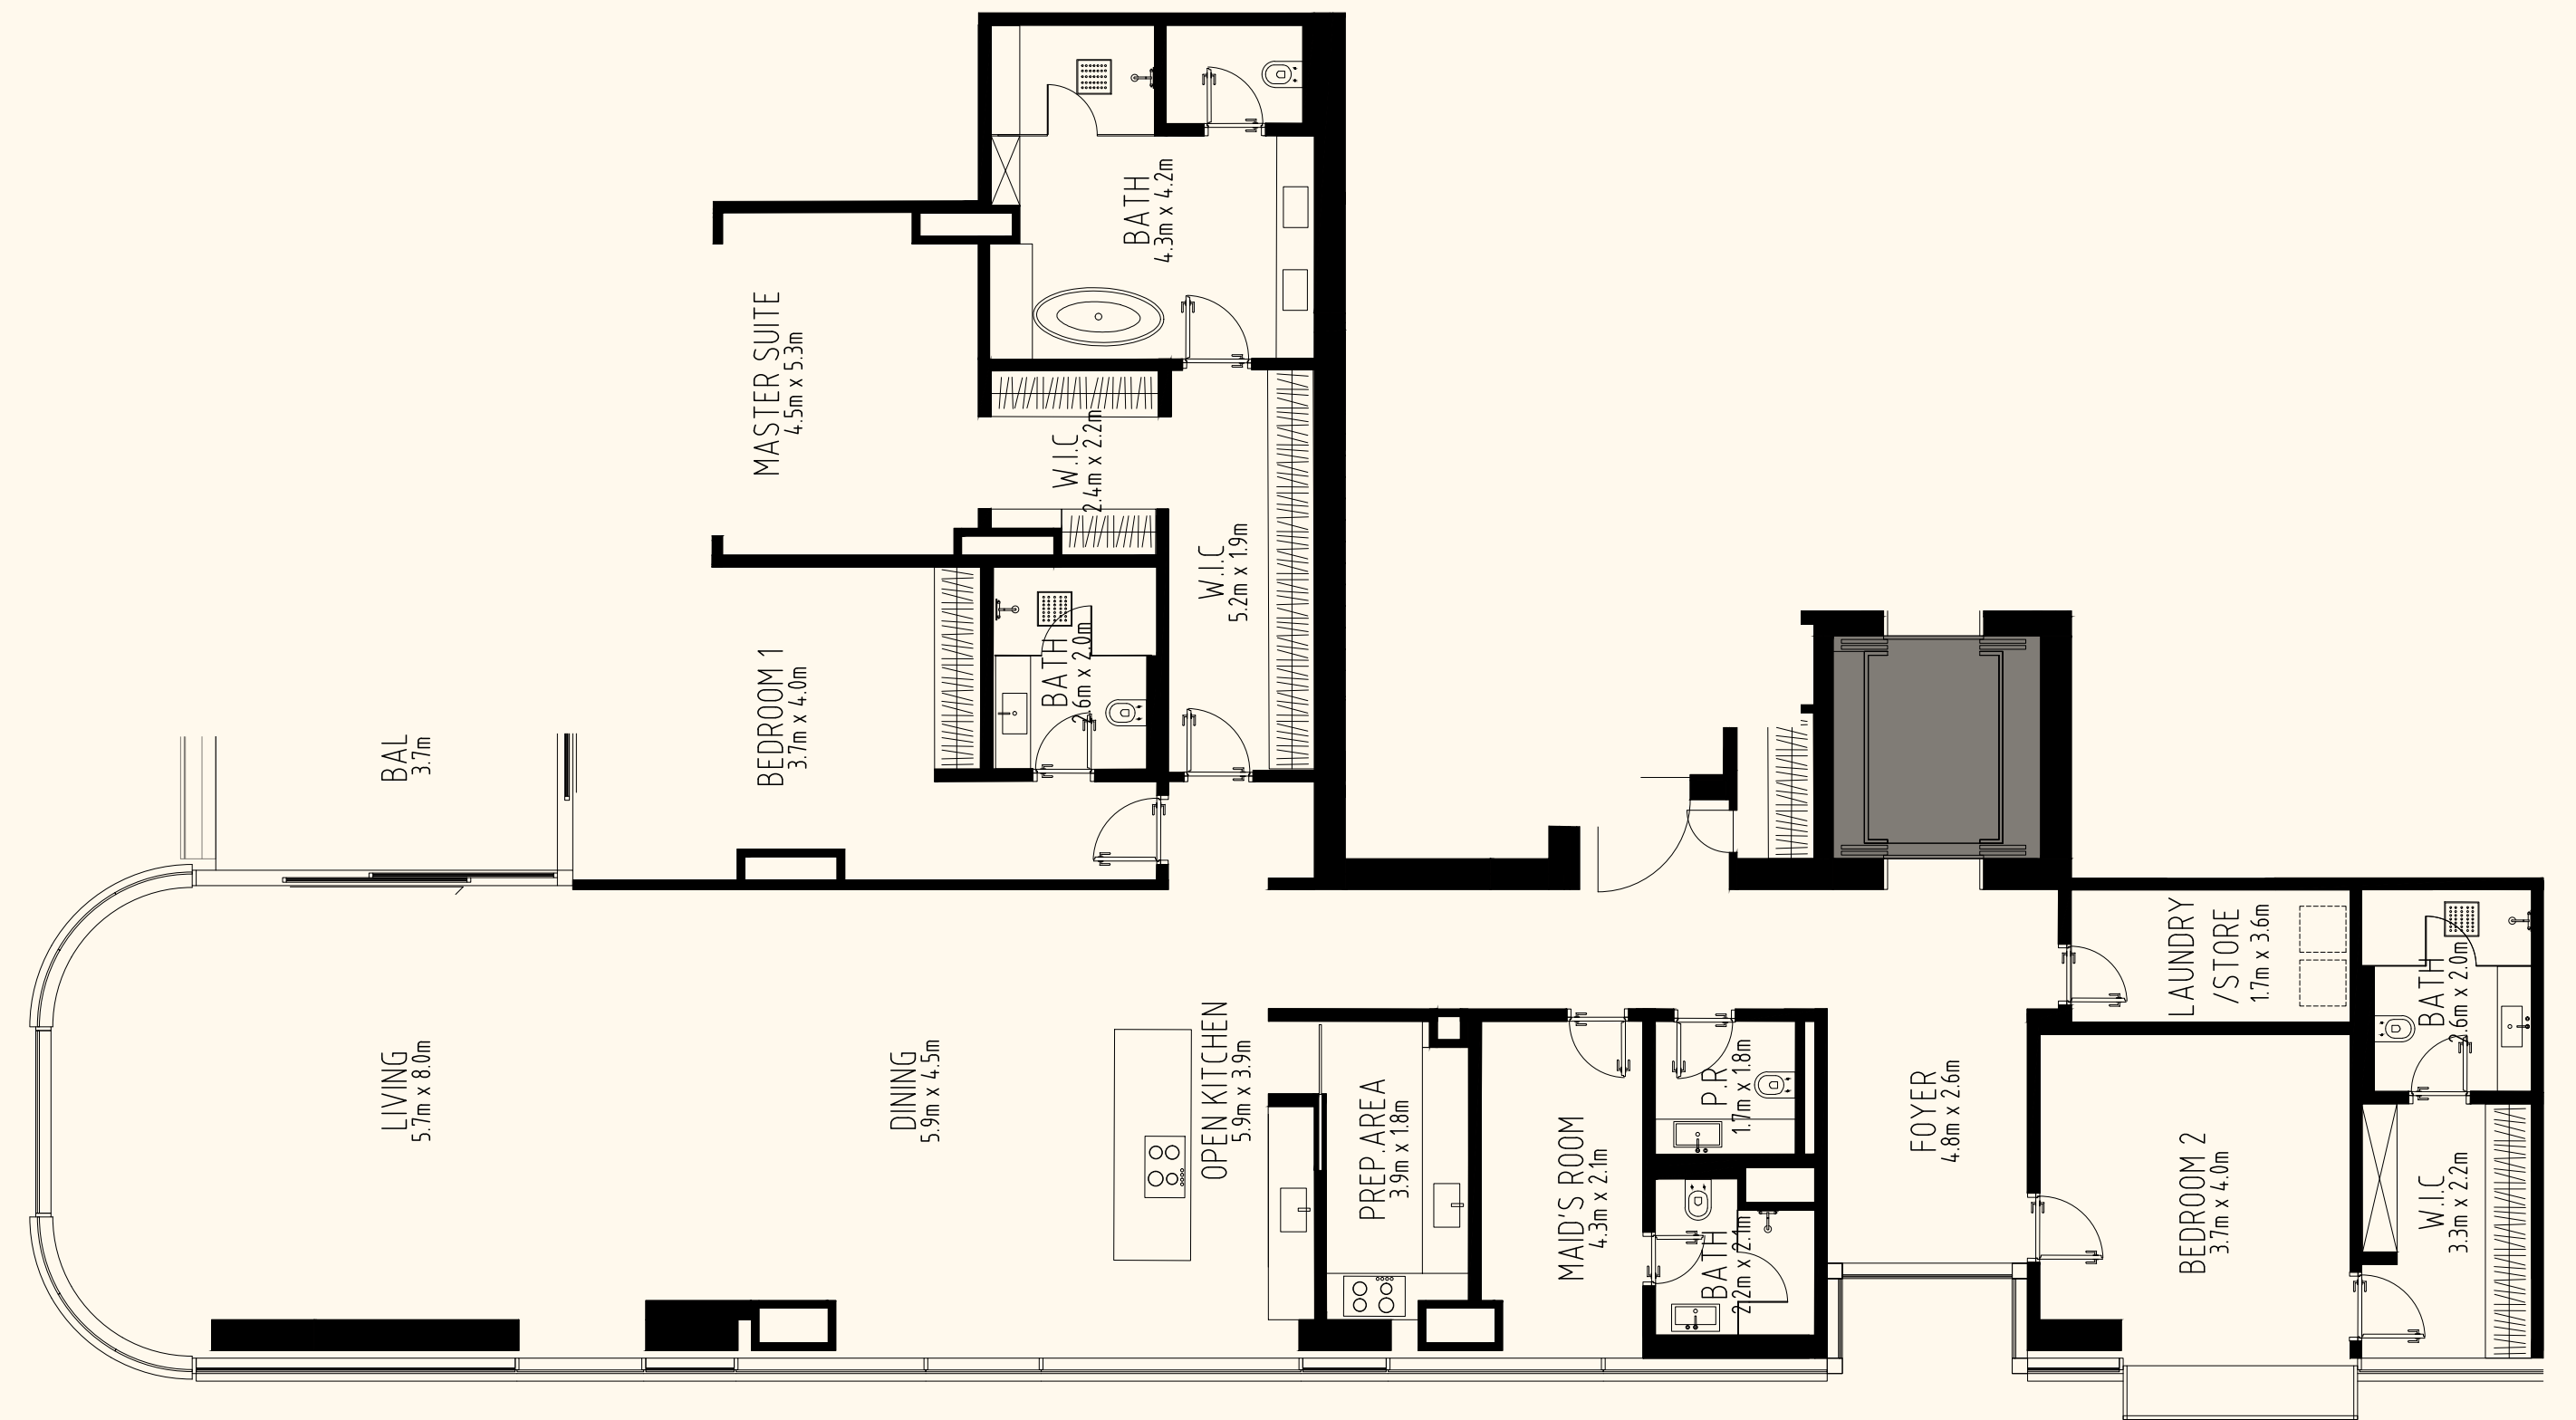

Unit 411

2 Bedrooms | 3 Bathrooms | 2 Parking Spaces

Residence	2,607 sq. ft.	242 sq. mt.
Terrace	788 sq. ft.	73 sq. mt.
<hr/>		
Total	3,395 sq. ft.	315 sq. mt.

ORLA

DORCHESTER COLLECTION
DUBAI

Sea View

Beach View

Unit 501

3 Bedrooms | 5 Bathrooms | 3 Parking Spaces

Residence	3,267 sq. ft.	303 sq. mt.
Terrace	212 sq. ft.	20 sq. mt.
Total	3,479 sq. ft.	323 sq. mt.

ORLA

DORCHESTER COLLECTION
DUBAI

Sea View

Beach View

Unit 502