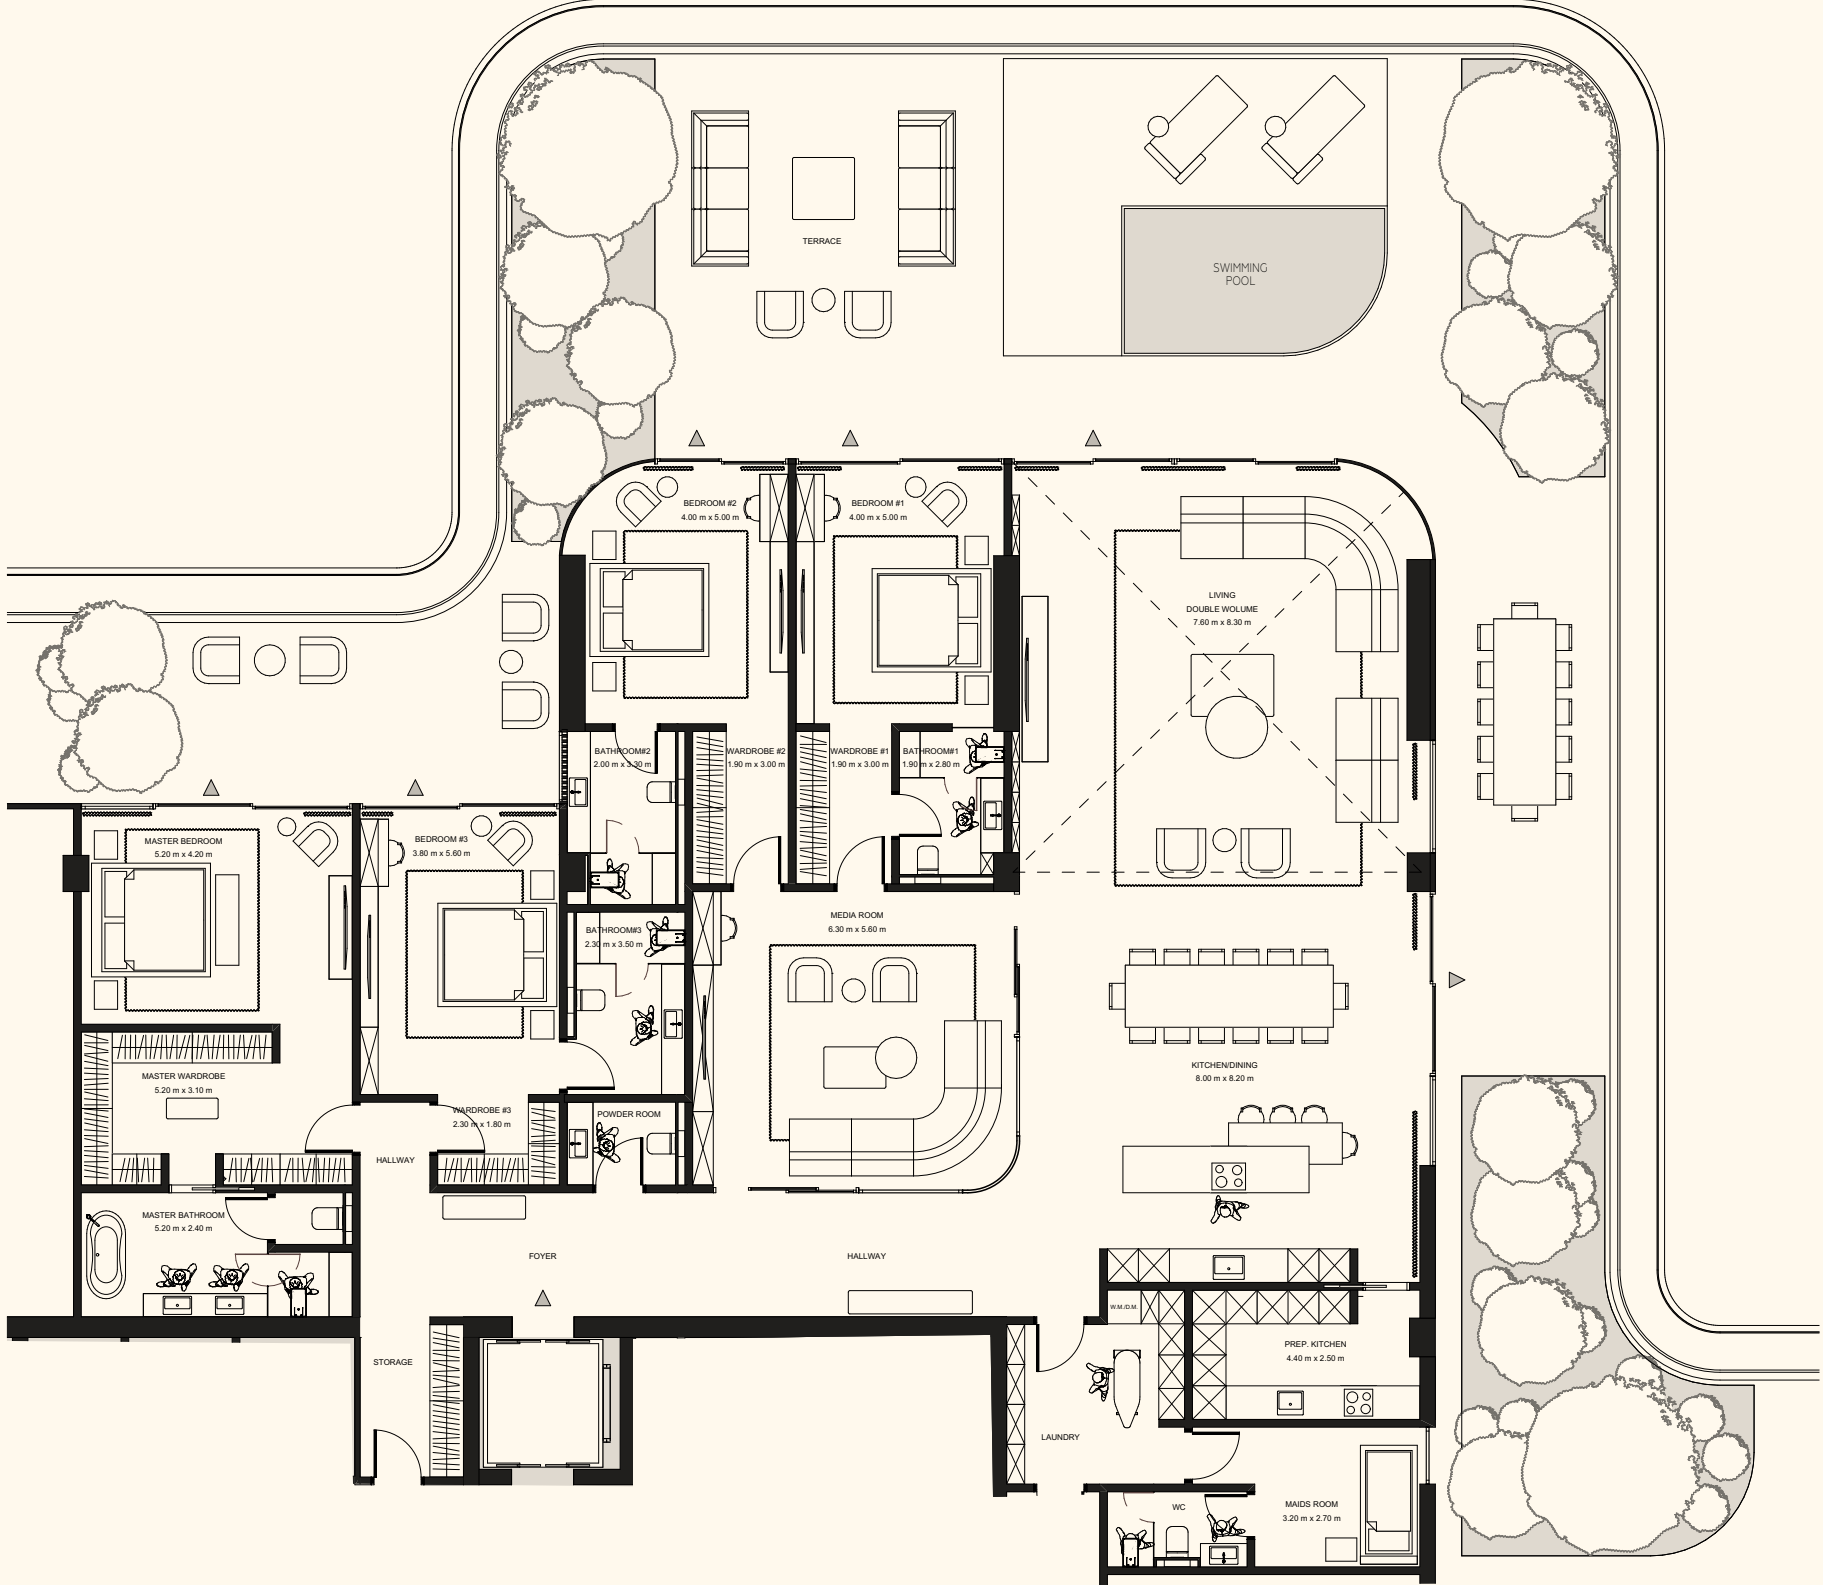

Unit 302

3 Bedrooms | 4 Bathrooms | 3 Parking Spaces

Residence	3,640 sq. ft.	338 sq. mt.
Terrace	415 sq. ft.	39 sq. mt.
Total	4,055 sq. ft.	377 sq. mt.

ORLA

DORCHESTER COLLECTION

DUBAI

Sea View

Beach View

Unit 403

4 Bedrooms | 6 Bathrooms | 4 Parking Spaces

Residence	4,398 sq. ft.	409 sq. mt.
Terrace	3,011 sq. ft.	280 sq. mt.
Total	7,409 sq. ft.	688 sq. mt.

ORLA

DORCHESTER COLLECTION
DUBAI

Sea View

Beach View