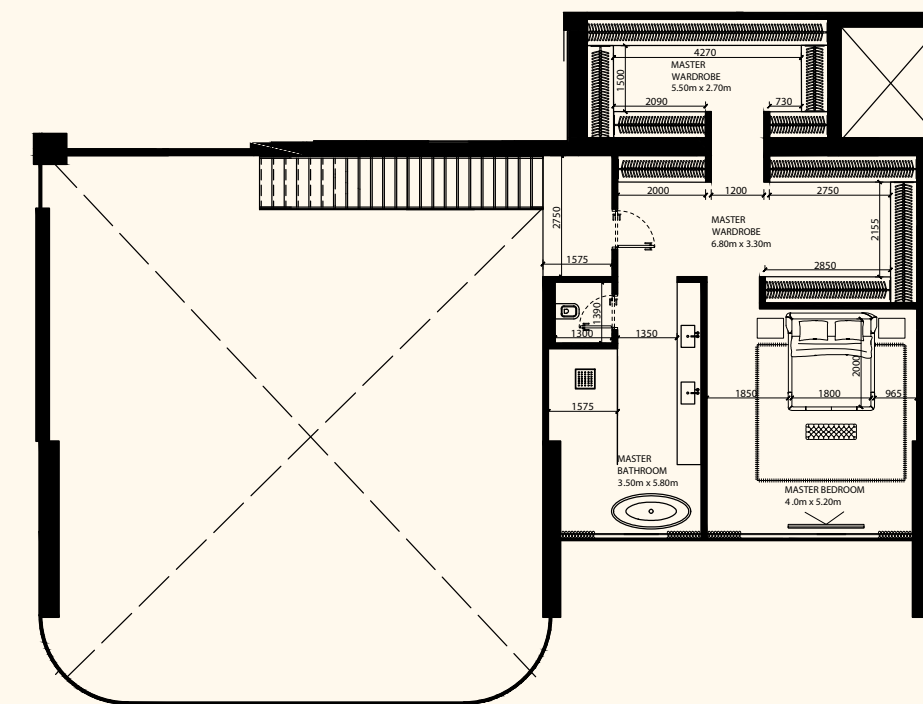

Lower Level

Upper Level

Unit 204

4 Bedroom Duplex | 6 Bathrooms | 4 Parking Spaces

Residence	4,953 sq. ft.	460 sq. mt.
Terrace	3,846 sq. ft.	357 sq. mt.
Total	8,799 sq. ft.	817 sq. mt.

ORLA

DORCHESTER COLLECTION
DUBAI

Sea View

Beach View

Unit 205

4 Bedroom Duplex | 6 Bathrooms | 4 Parking Spaces

Residence	6,566 sq. ft.	610 sq. mt.
Terrace	4,578 sq. ft.	425 sq. mt.
Total	11,145 sq. ft.	1,035 sq. mt.

Lower Level

Upper Level

ORLA

DORCHESTER COLLECTION
DUBAI

Sea View

Beach View

Lower Level

Upper Level

Unit 206

4 Bedroom Duplex | 6 Bathrooms | 4 Parking Spaces

Residence	6,861 sq. ft.	637 sq. mt.
Terrace	3,562 sq. ft.	331 sq. mt.
Total	10,424 sq. ft.	968 sq. mt.

ORLA

DORCHESTER COLLECTION
DUBAI

Sea View

Beach View

Lower Level

Upper Level

Unit 207