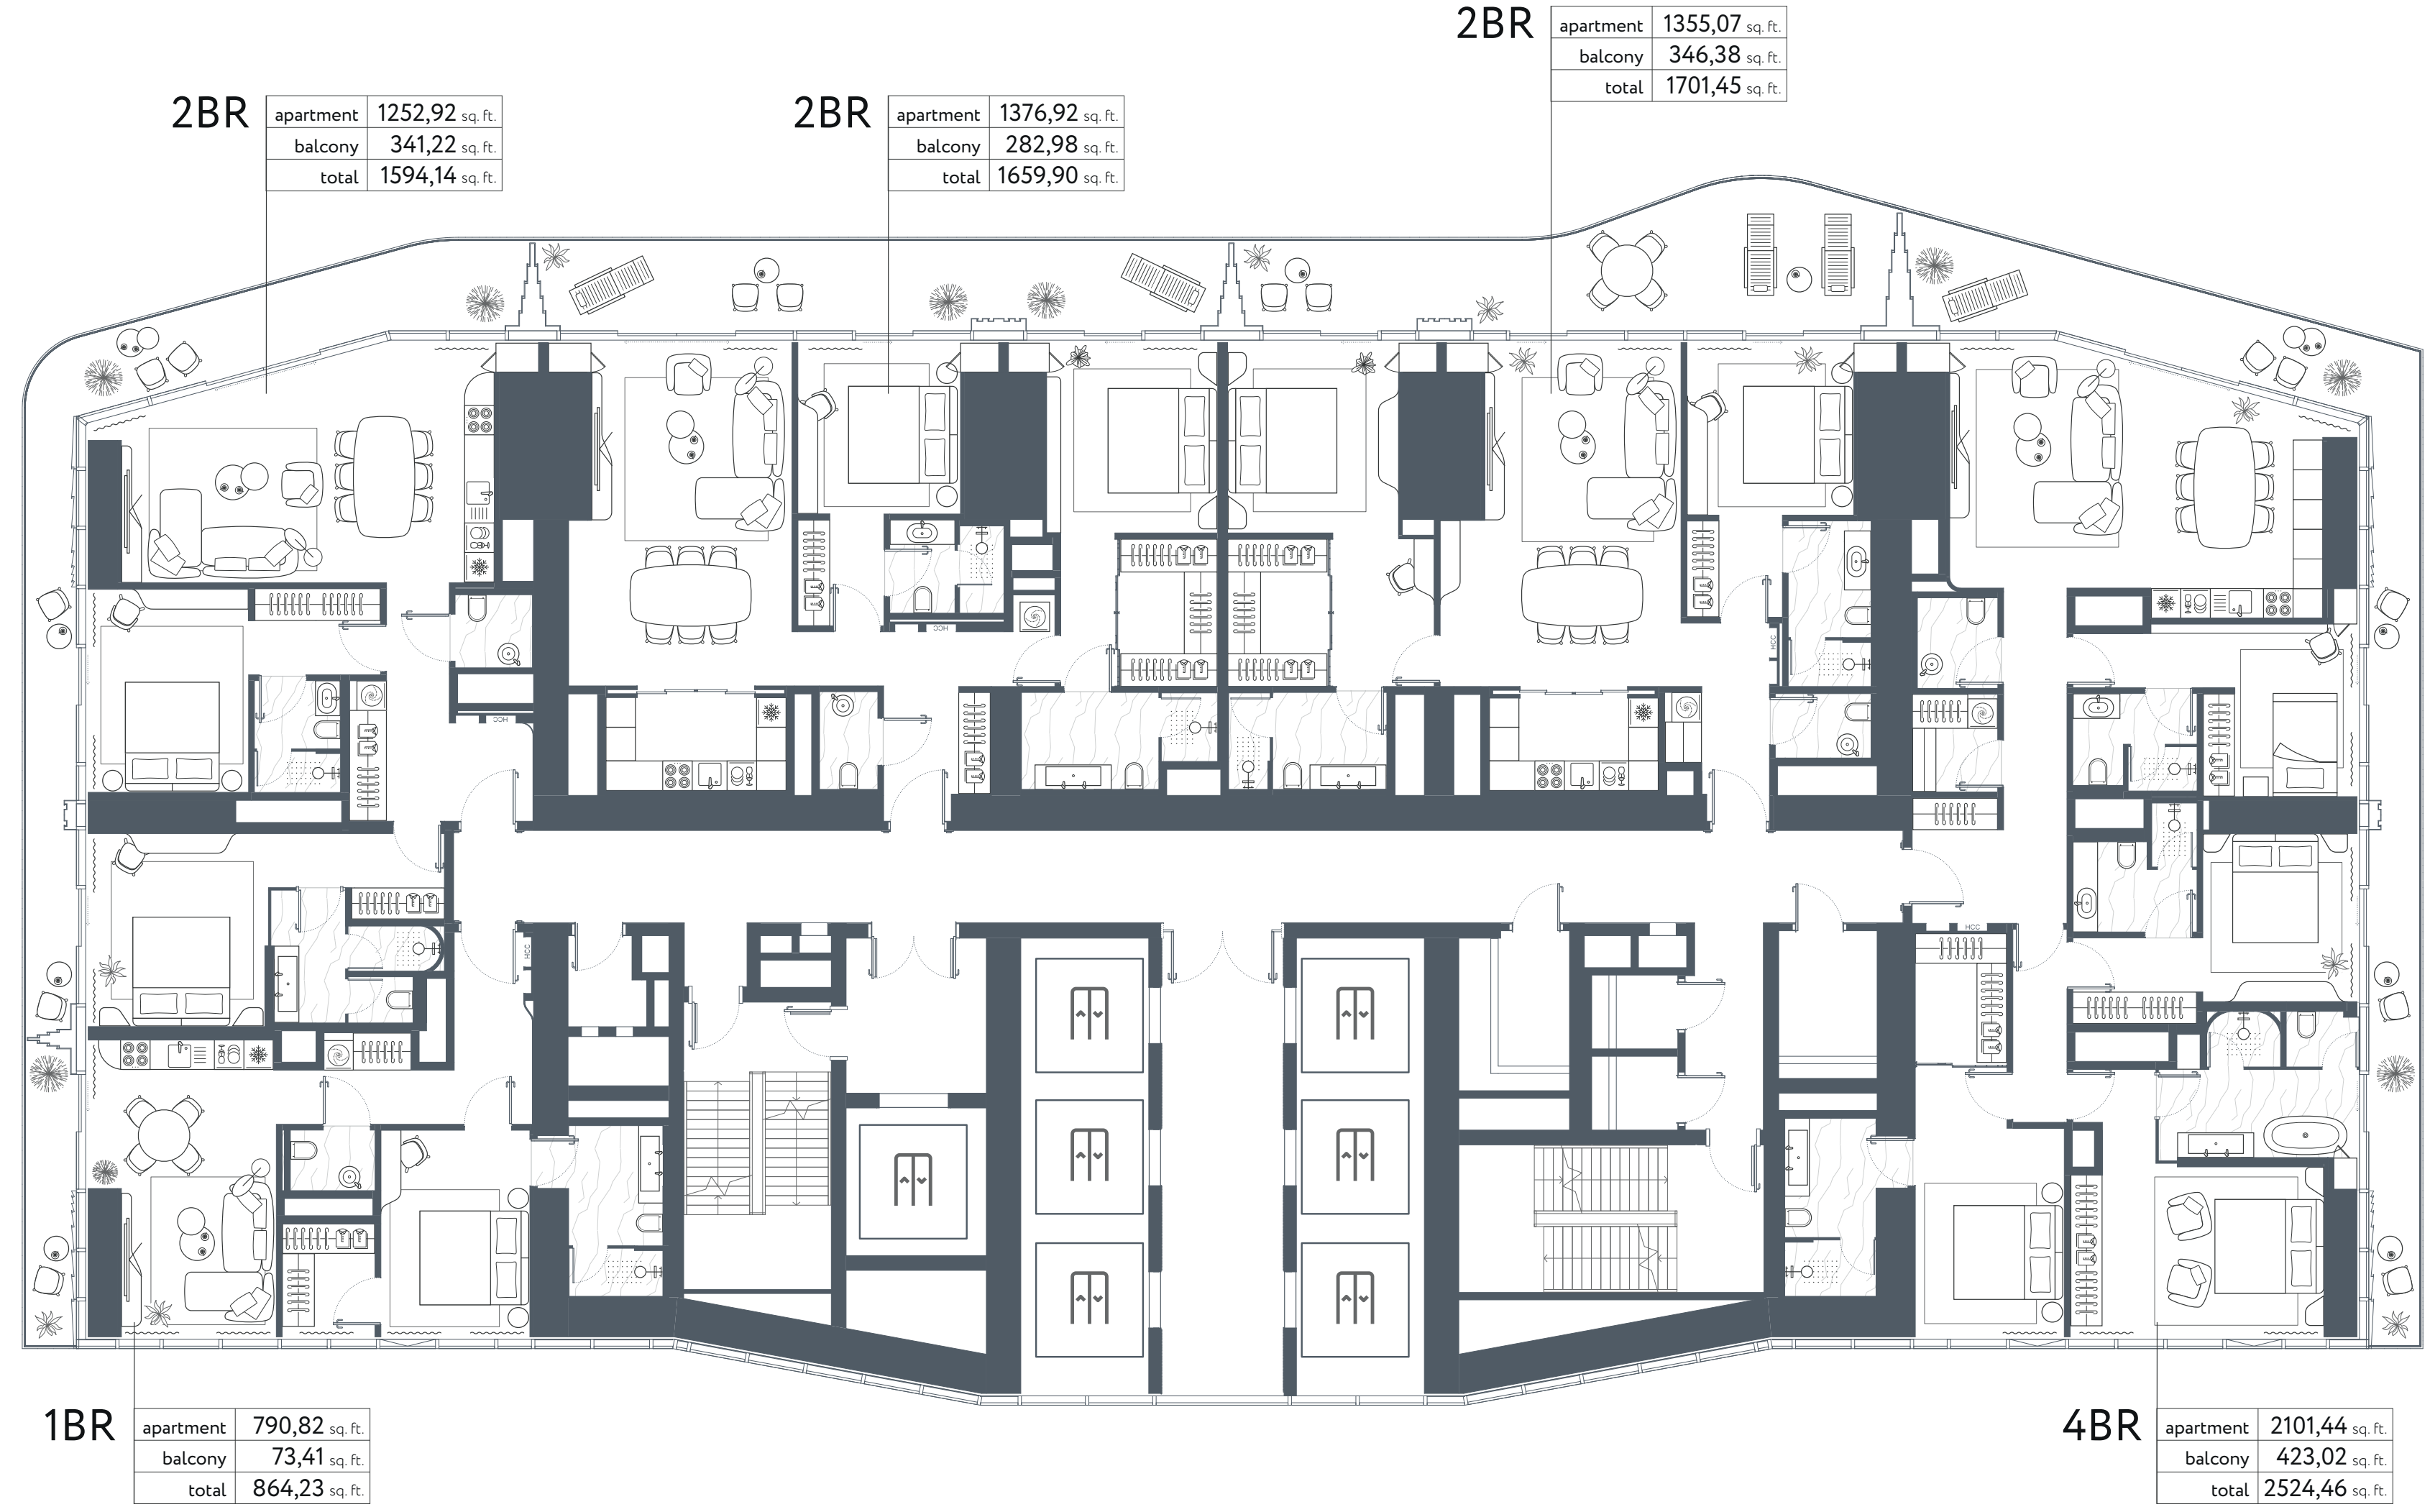

1BR

apartment	896,20 sq. ft.
balcony	182,02 sq. ft.
total	1078,22 sq. ft.

3BR+Maids

apartment	2172,37 sq. ft.
balcony	531,74 sq. ft.
total	2704,11 sq. ft.

2BR

apartment	1202,54 sq. ft.
balcony	127,77 sq. ft.
total	1330,31 sq. ft.

1BR

apartment	796,31 sq. ft.
balcony	75,02 sq. ft.
total	871,34 sq. ft.

RESIDENTIAL FLOORS TIER 2.2

TYPE C FLOOR 27

RESIDENTIAL FLOORS TIER 2.3

TYPE B FLOORS 33-36, 38-39

RESIDENTIAL FLOORS TIER 2.3

TYPE C FLOORS 32, 37

RESIDENTIAL FLOORS TIER 3.2

TYPE C FLOORS 49, 51, 53, 55

Style & Quality Makes

ICONIC TOWER