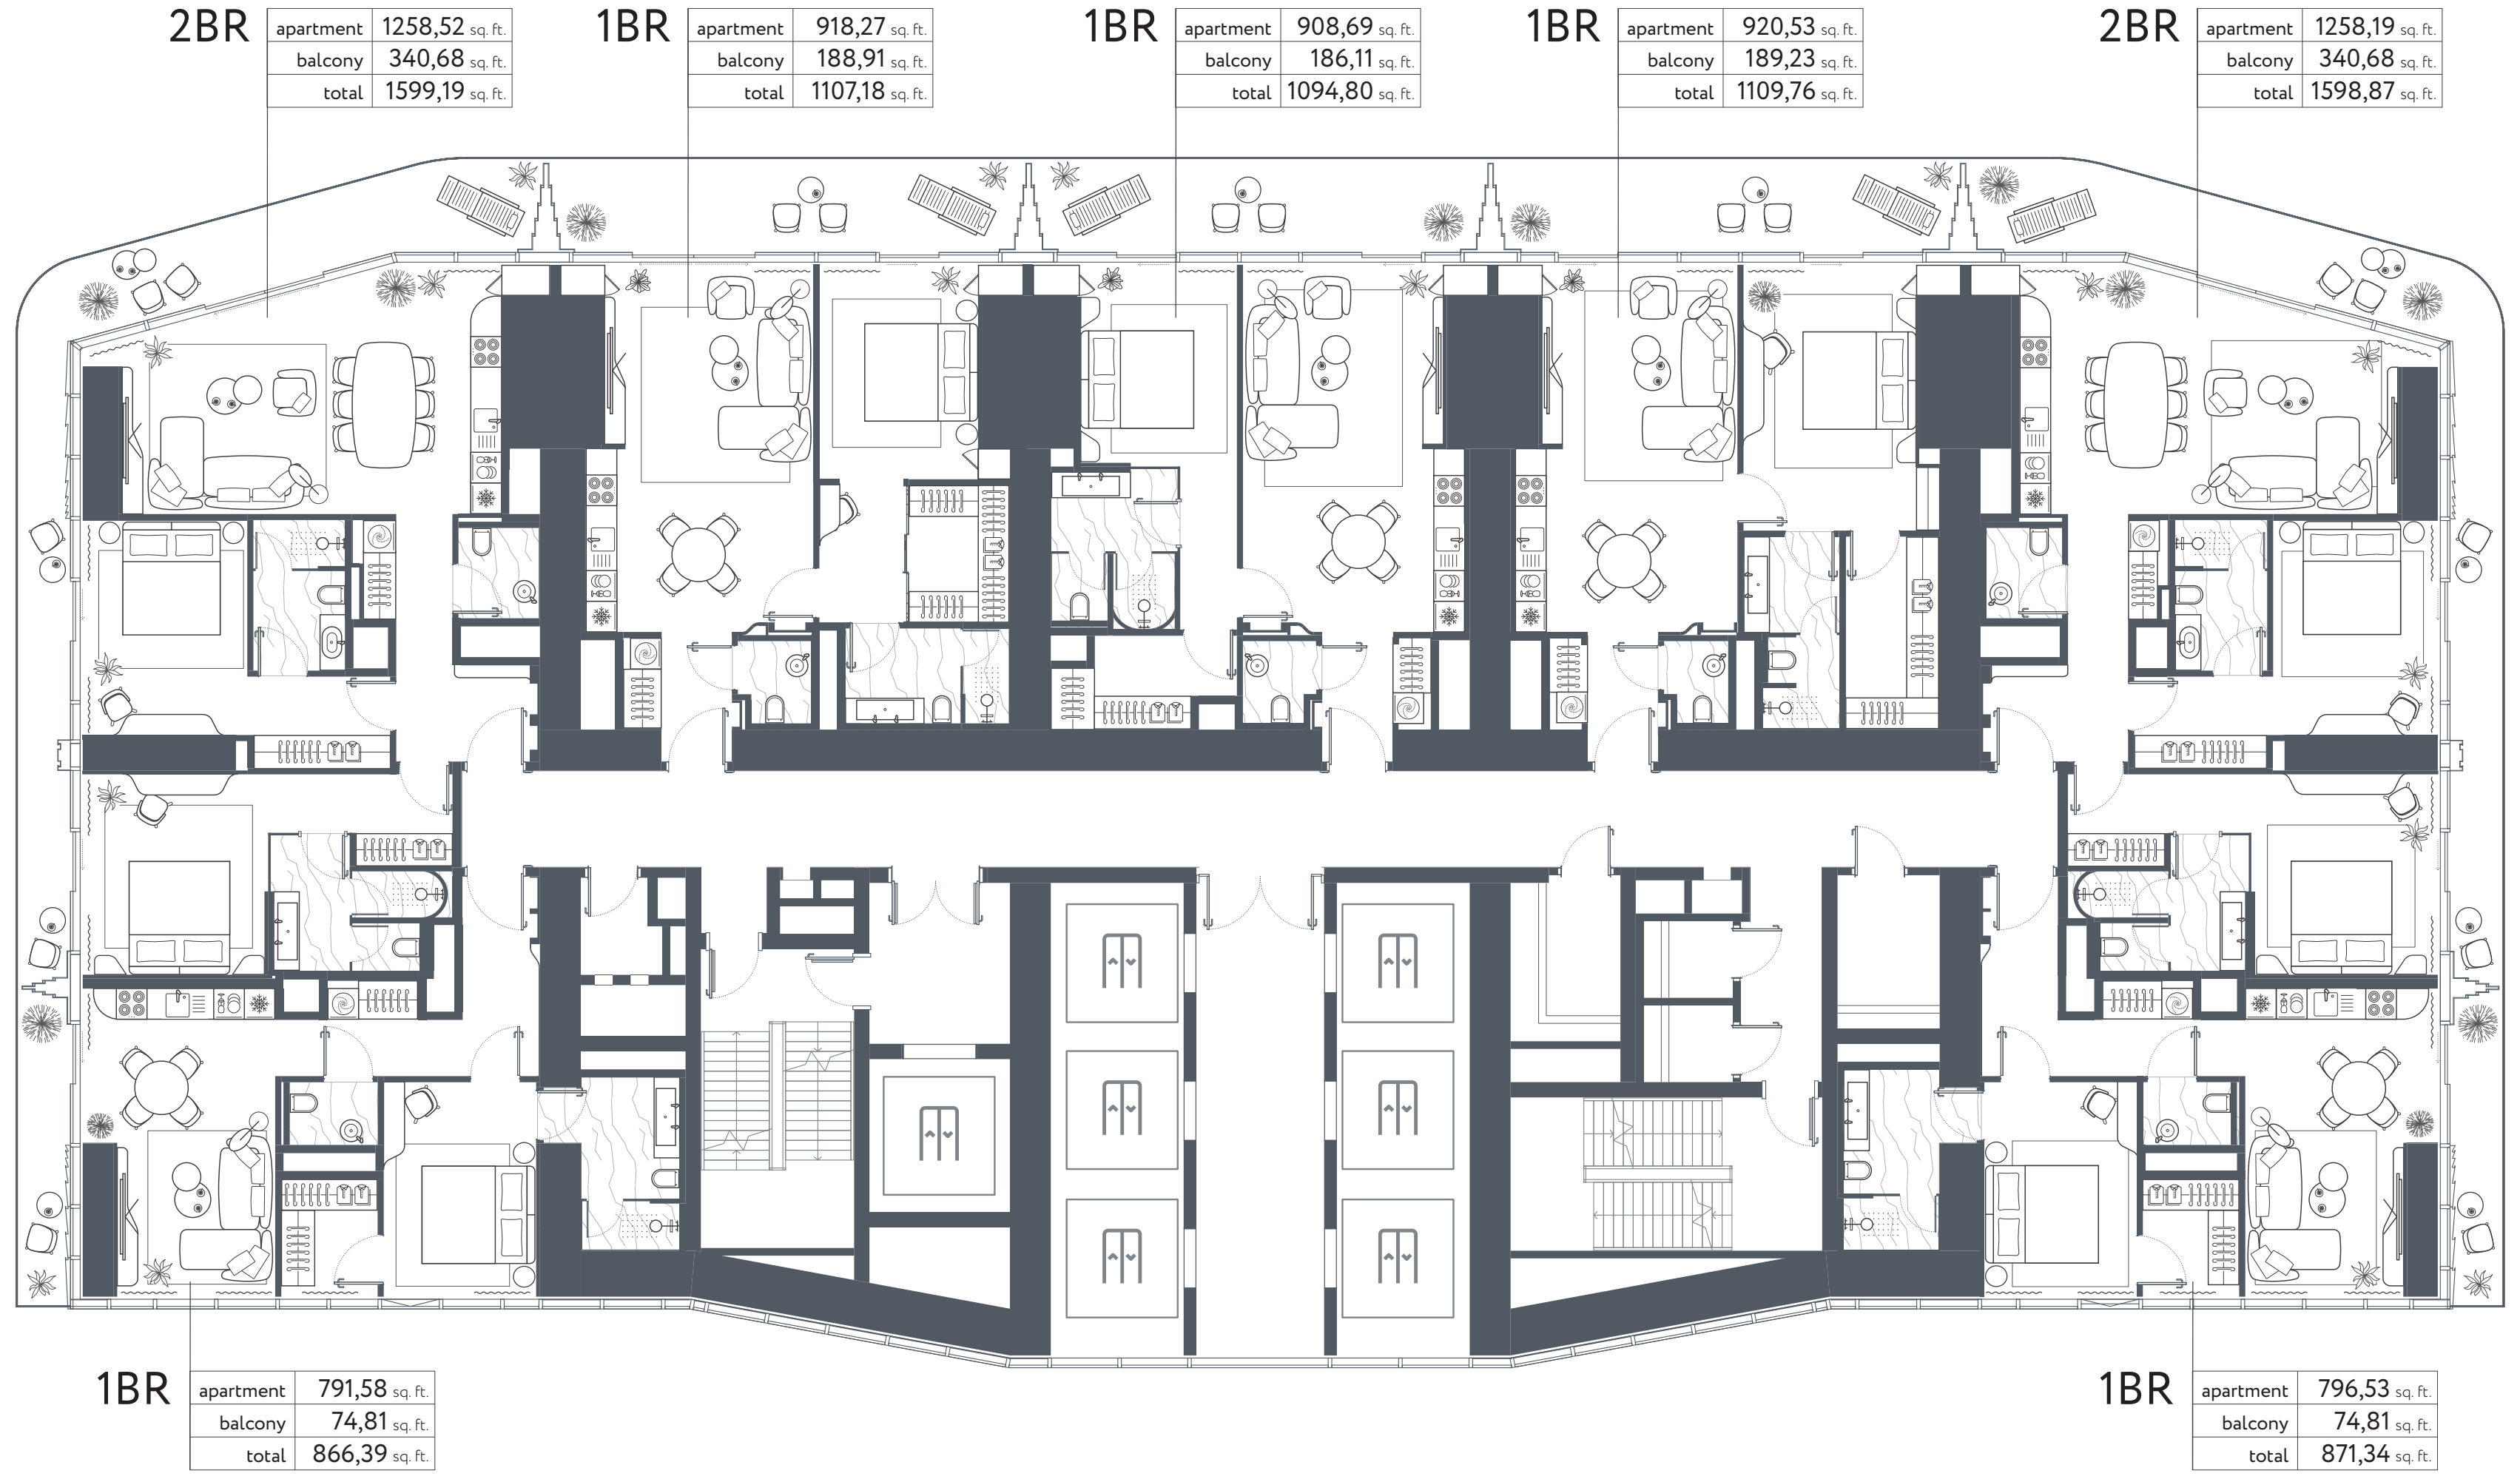

ICONIC TOWER

DESIGN BY *pininfarina*

FLOOR PLANS

Exceptional Tower
Architecture & Interiors By Pininfarina
G+66 Floors
Future Dominant In Dubai Internet City
Exciting Sea Views
Exclusive Amenities For Residents
Overlooking The Palm Jumeirah

RESIDENTIAL FLOORS TIER 1

TYPE A FLOOR 2

RESIDENTIAL FLOORS TIER 1

TYPE B FLOORS 3, 6, 9, 12, 15

RESIDENTIAL FLOORS TIER 1

TYPE C
FLOORS 4-5, 7-8,
10-11, 13-14, 16

RESIDENTIAL FLOORS TIER 2.1

TYPE A FLOOR 17

RESIDENTIAL FLOORS TIER 2.1

TYPE A FLOORS 18-21, 23

RESIDENTIAL FLOORS TIER 2.1

TYPE C FLOOR 22

RESIDENTIAL FLOORS TIER 2.2

TYPE B FLOORS 24-26, 28-31

2BR

apartment	1817,70 sq. ft.
balcony	550,47 sq. ft.
total	2368,17 sq. ft.

1BR

apartment	896,20 sq. ft.
balcony	182,02 sq. ft.
total	1078,22 sq. ft.

3BR+Maids

apartment	2172,37 sq. ft.
balcony	531,74 sq. ft.
total	2704,11 sq. ft.

2BR

apartment	1202,54 sq. ft.
balcony	127,77 sq. ft.
total	1330,31 sq. ft.