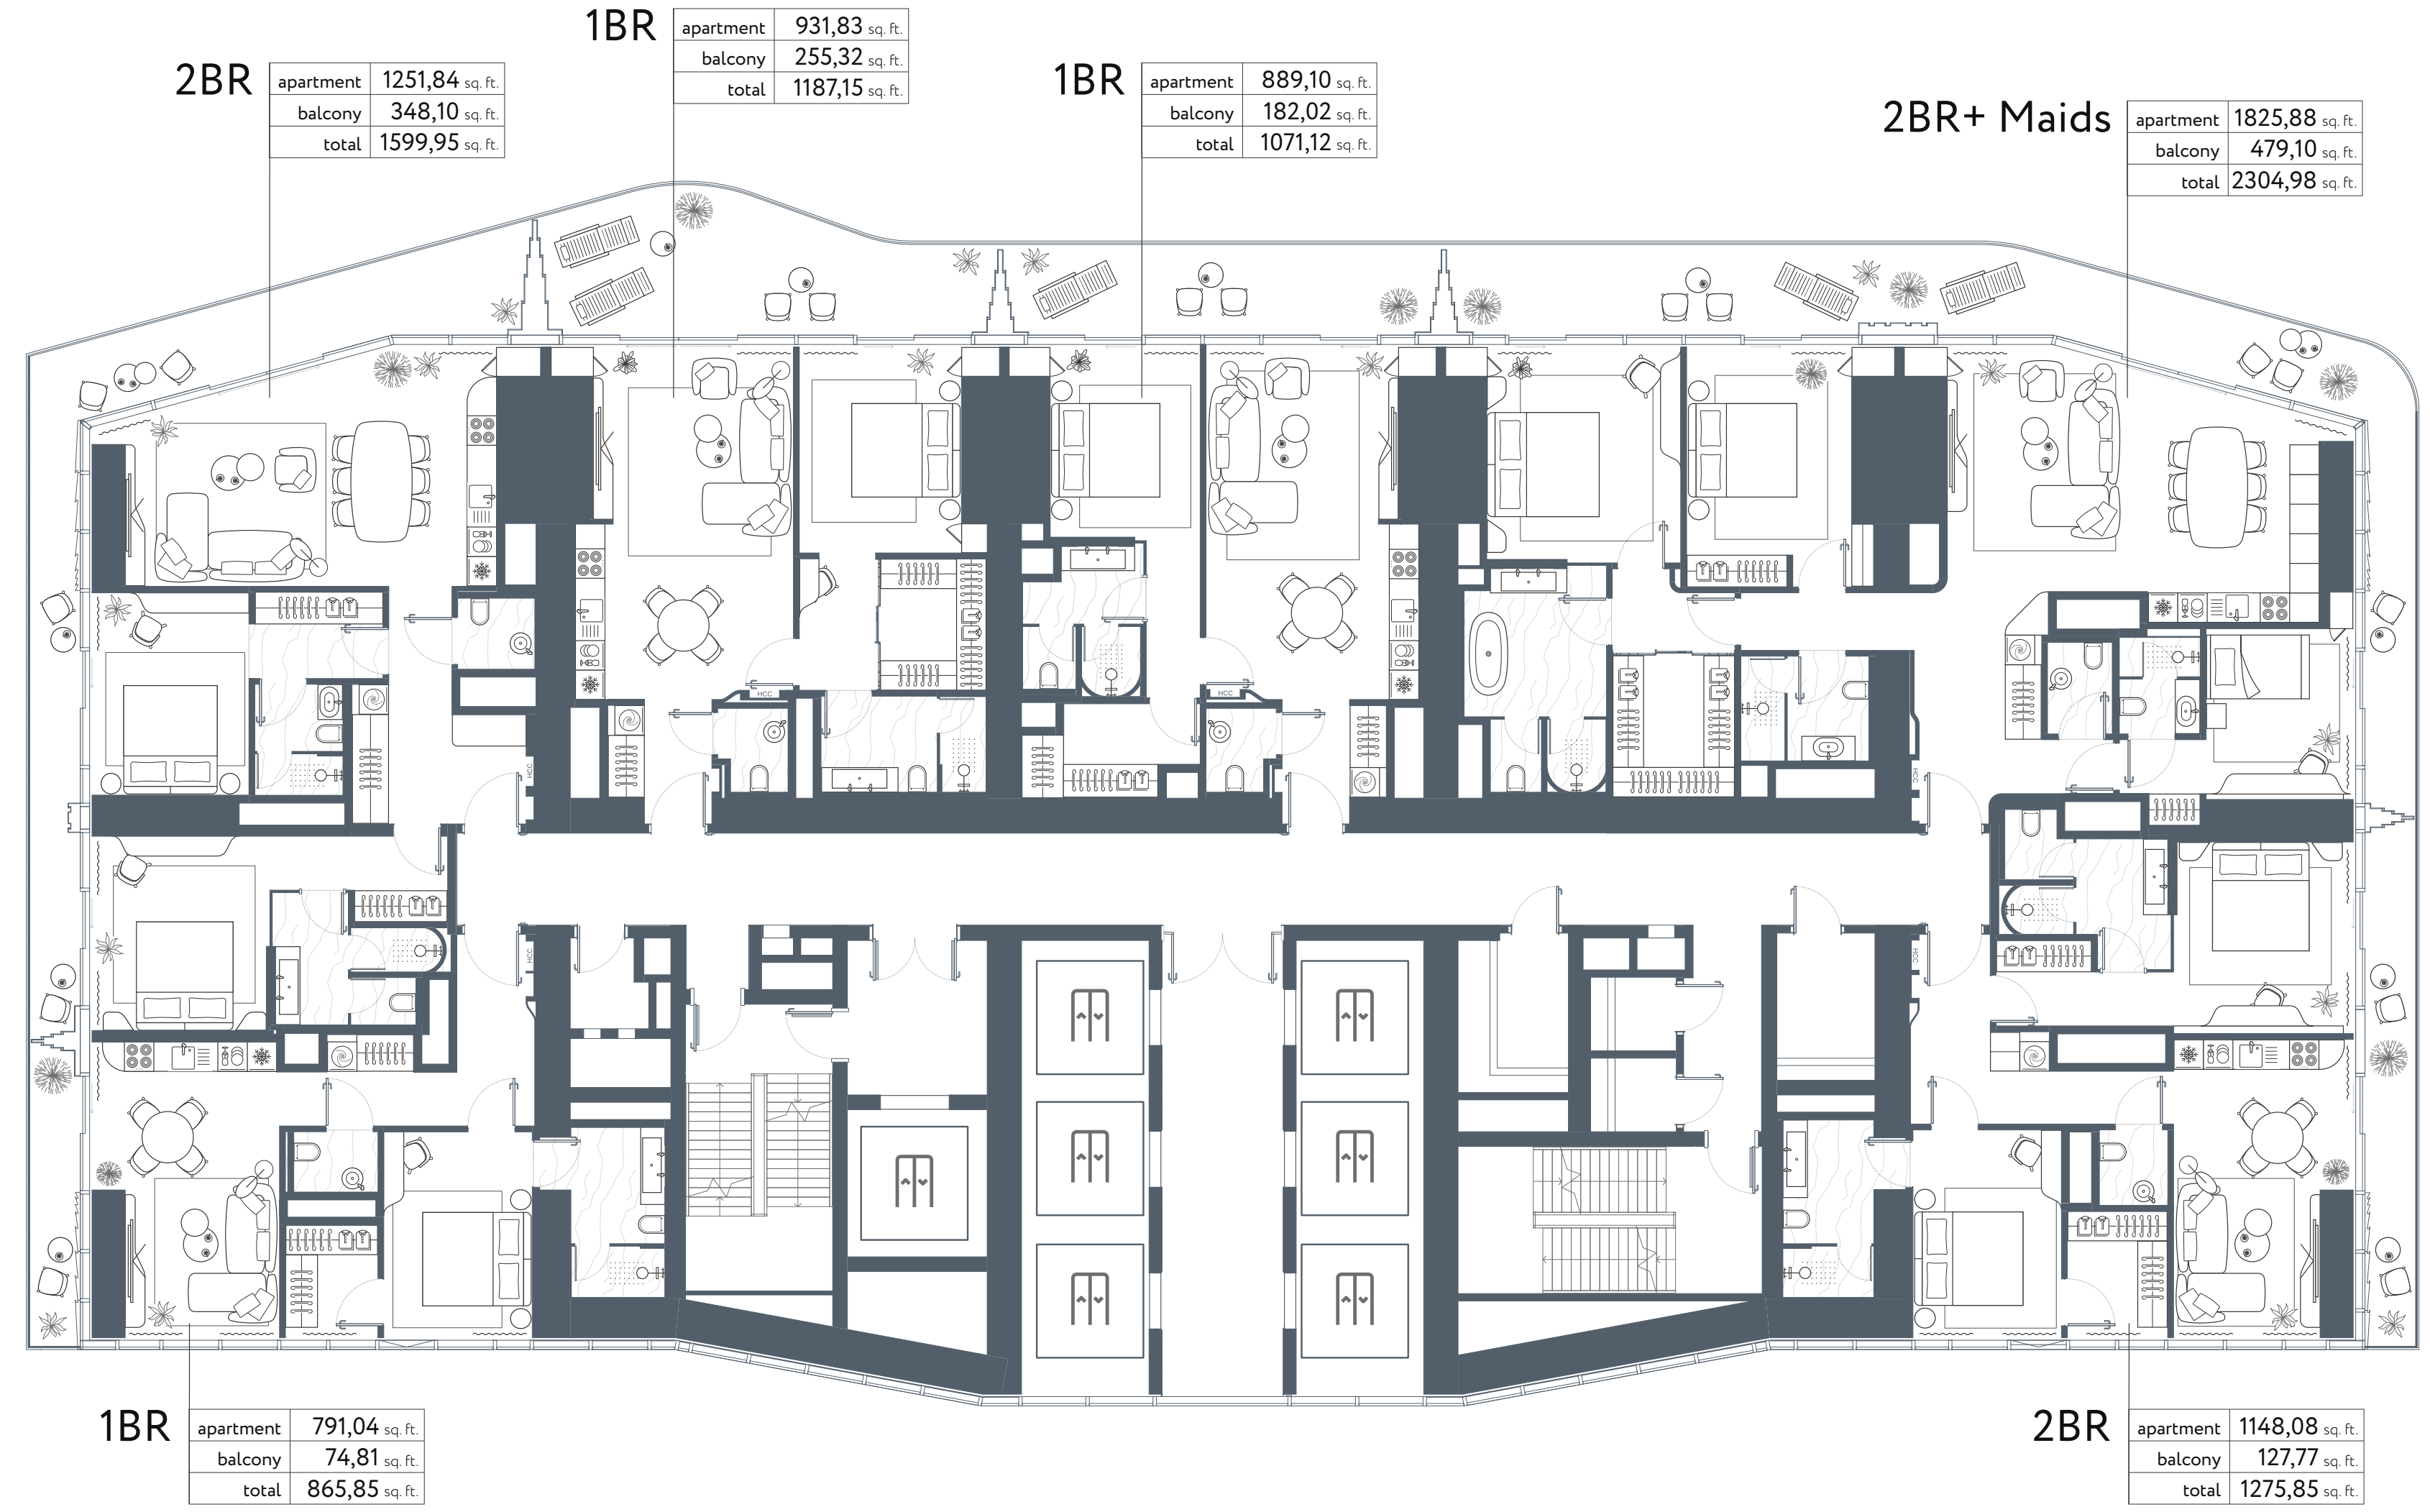

ICONIC TOWER

DESIGN BY *pininfarina*

FLOOR PLANS

Exceptional Tower
Architecture & Interiors By Pininfarina
G+66 Floors
Future Dominant In Dubai Internet City
Exciting Sea Views
Exclusive Amenities For Residents
Overlooking The Palm Jumeirah

RESIDENTIAL FLOORS TIER 1

TYPE A FLOOR 2

RESIDENTIAL FLOORS TIER 1

TYPE B FLOORS 3, 6, 9, 12, 15

RESIDENTIAL FLOORS TIER 1

TYPE C
FLOORS 4-5, 7-8,
10-11, 13-14, 16

RESIDENTIAL FLOORS TIER 2.1

TYPE A FLOOR 17

RESIDENTIAL FLOORS TIER 2.1

TYPE A FLOORS 18-21, 23

RESIDENTIAL FLOORS TIER 2.1

TYPE C FLOOR 22

RESIDENTIAL FLOORS TIER 2.2

TYPE B FLOORS 24-26, 28-31

2BR

apartment	1817,70 sq. ft.
balcony	550,47 sq. ft.
total	2368,17 sq. ft.

1BR

apartment	896,20 sq. ft.
balcony	182,02 sq. ft.
total	1078,22 sq. ft.

3BR+Maids

apartment	2172,37 sq. ft.
balcony	531,74 sq. ft.
total	2704,11 sq. ft.

2BR

apartment	1202,54 sq. ft.
balcony	127,77 sq. ft.
total	1330,31 sq. ft.