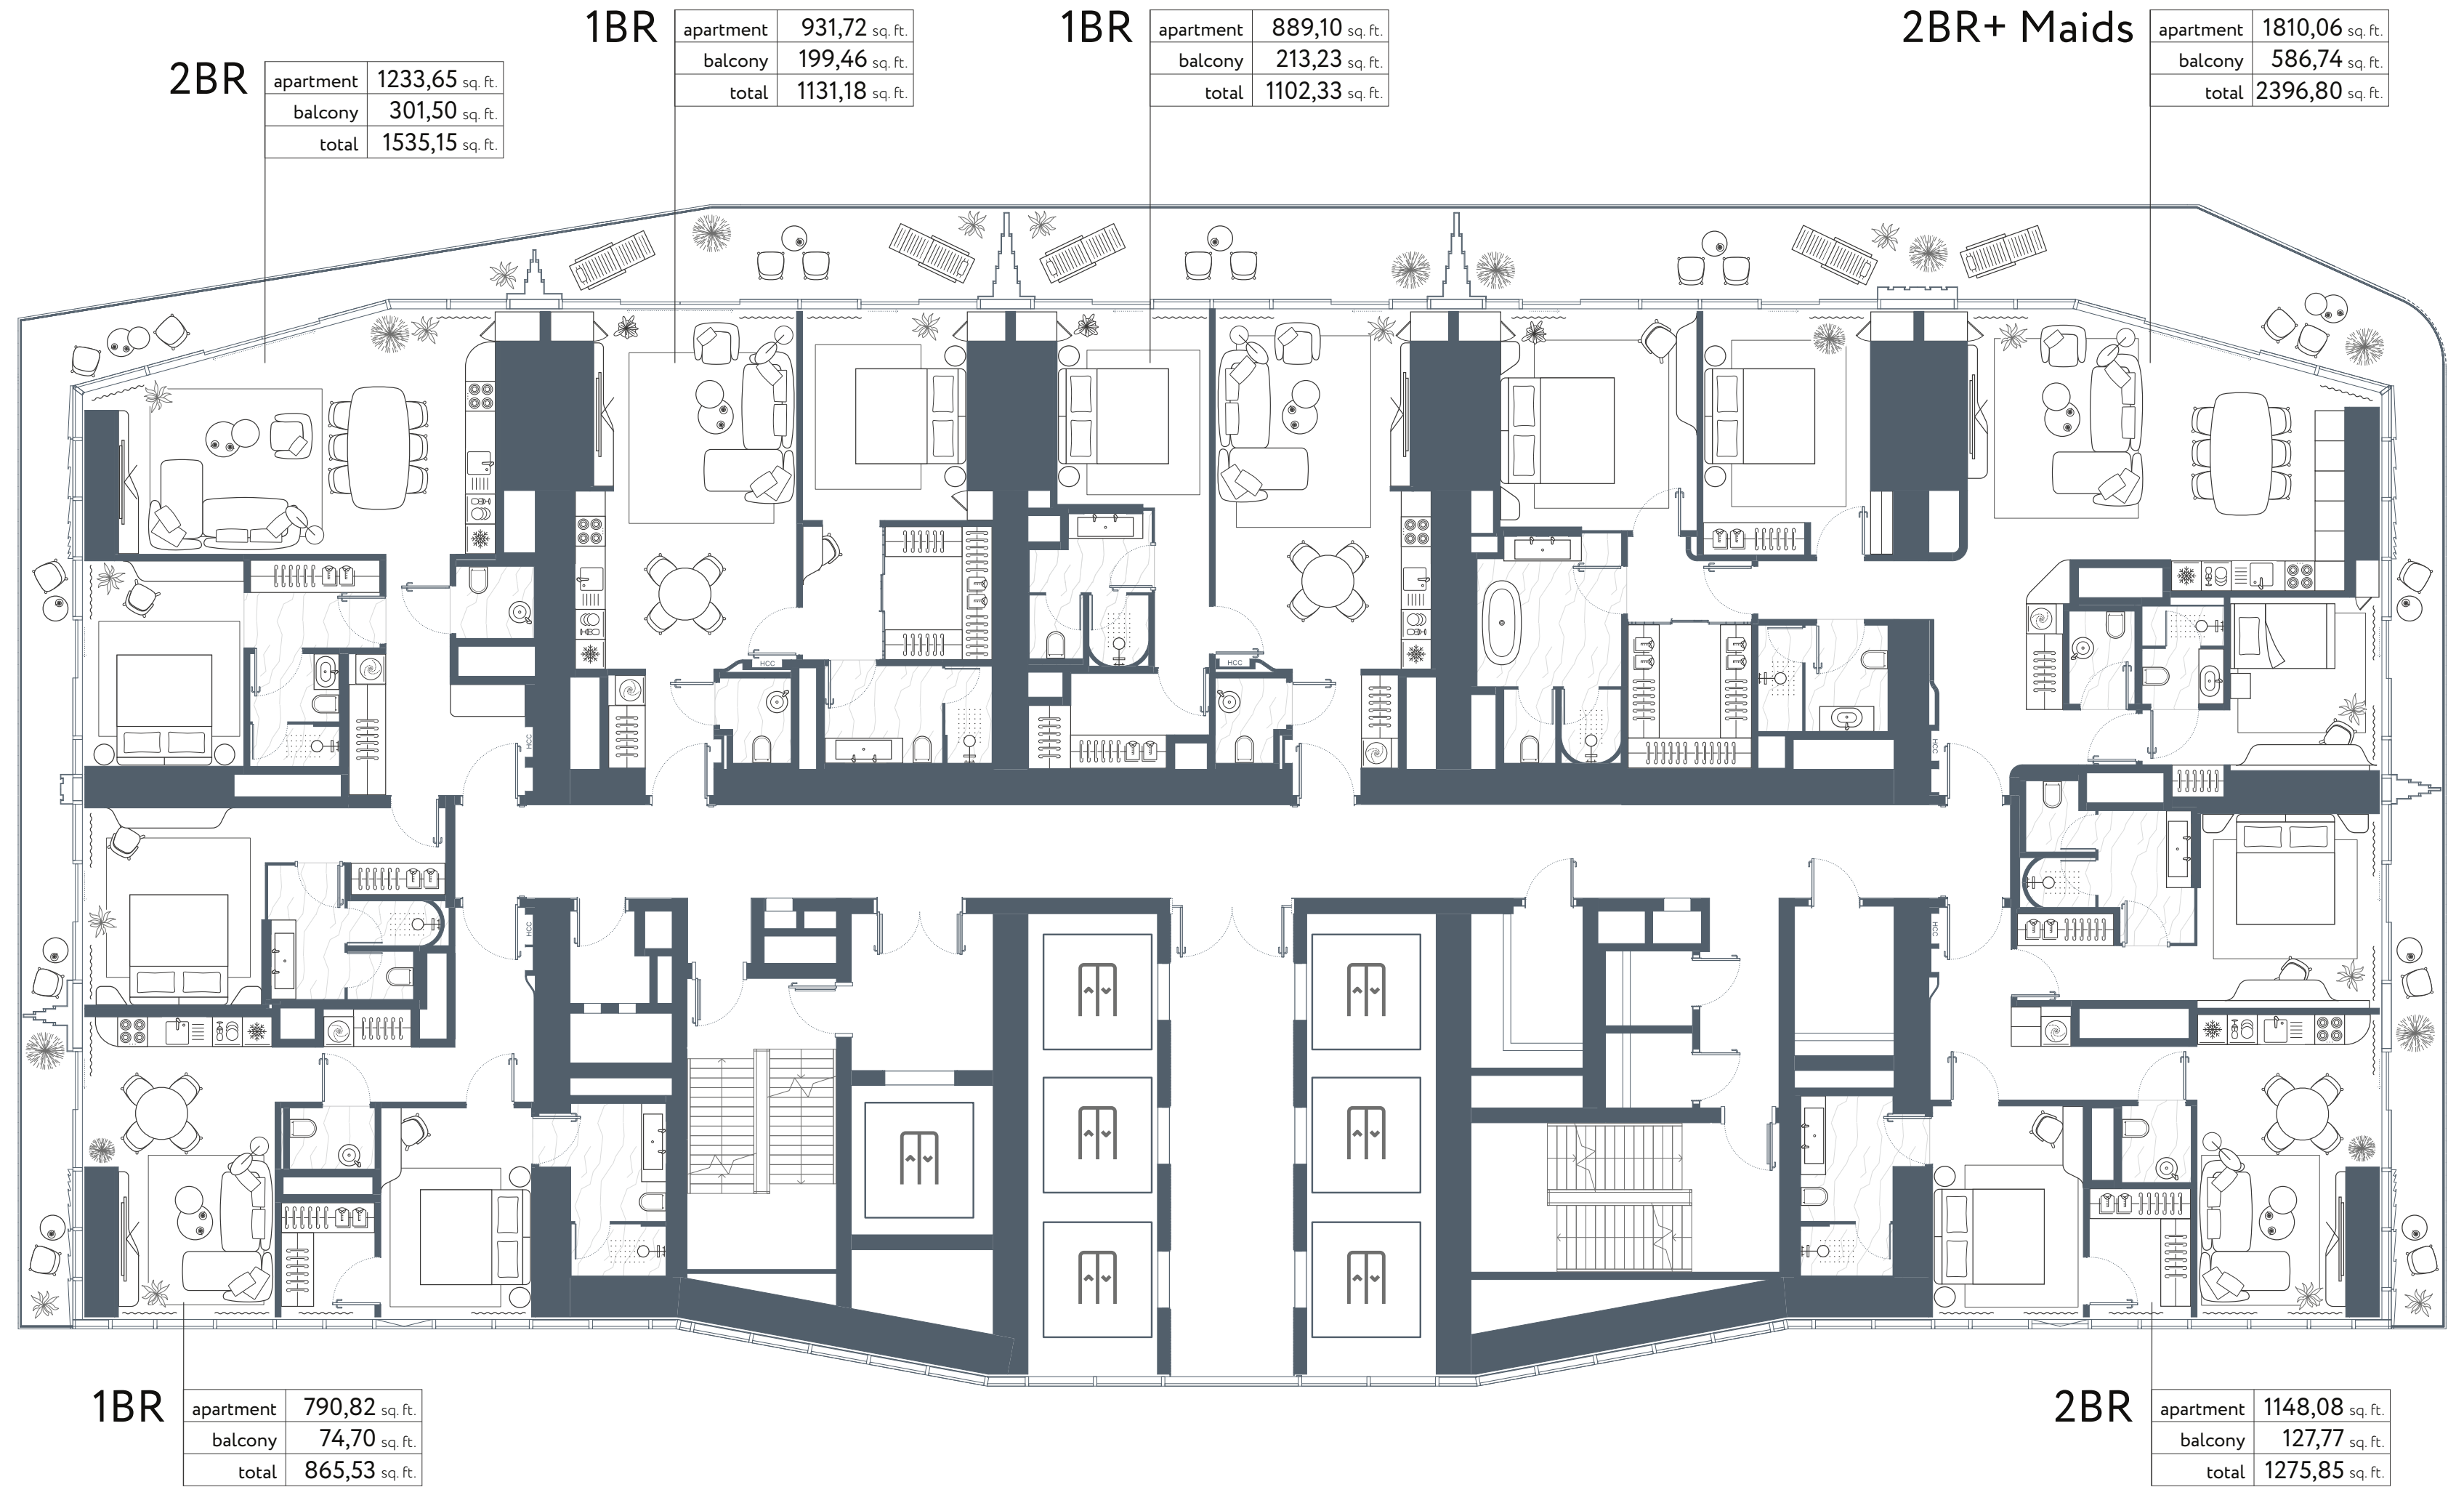

ICONIC TOWER

DESIGN BY *pininfarina*

FLOOR PLANS

Exceptional Tower
Architecture & Interiors By Pininfarina
G+66 Floors
Future Dominant In Dubai Internet City
Exciting Sea Views
Exclusive Amenities For Residents
Overlooking The Palm Jumeirah

RESIDENTIAL FLOORS TIER 1

TYPE A FLOOR 2

RESIDENTIAL FLOORS TIER 1

TYPE B FLOORS 3, 6, 9, 12, 15

RESIDENTIAL FLOORS TIER 1

TYPE C
FLOORS 4-5, 7-8,
10-11, 13-14, 16

RESIDENTIAL FLOORS TIER 2.1

TYPE A FLOOR 17

RESIDENTIAL FLOORS TIER 2.1

TYPE A FLOORS 18-21, 23

RESIDENTIAL FLOORS TIER 2.1

TYPE C FLOOR 22

RESIDENTIAL FLOORS TIER 2.2

TYPE B FLOORS 24-26, 28-31

2BR

apartment	1817,70 sq. ft.
balcony	550,47 sq. ft.
total	2368,17 sq. ft.

1BR

apartment	896,20 sq. ft.
balcony	182,02 sq. ft.
total	1078,22 sq. ft.

3BR+Maids

apartment	2172,37 sq. ft.
balcony	531,74 sq. ft.
total	2704,11 sq. ft.

2BR

apartment	1202,54 sq. ft.
balcony	127,77 sq. ft.
total	1330,31 sq. ft.