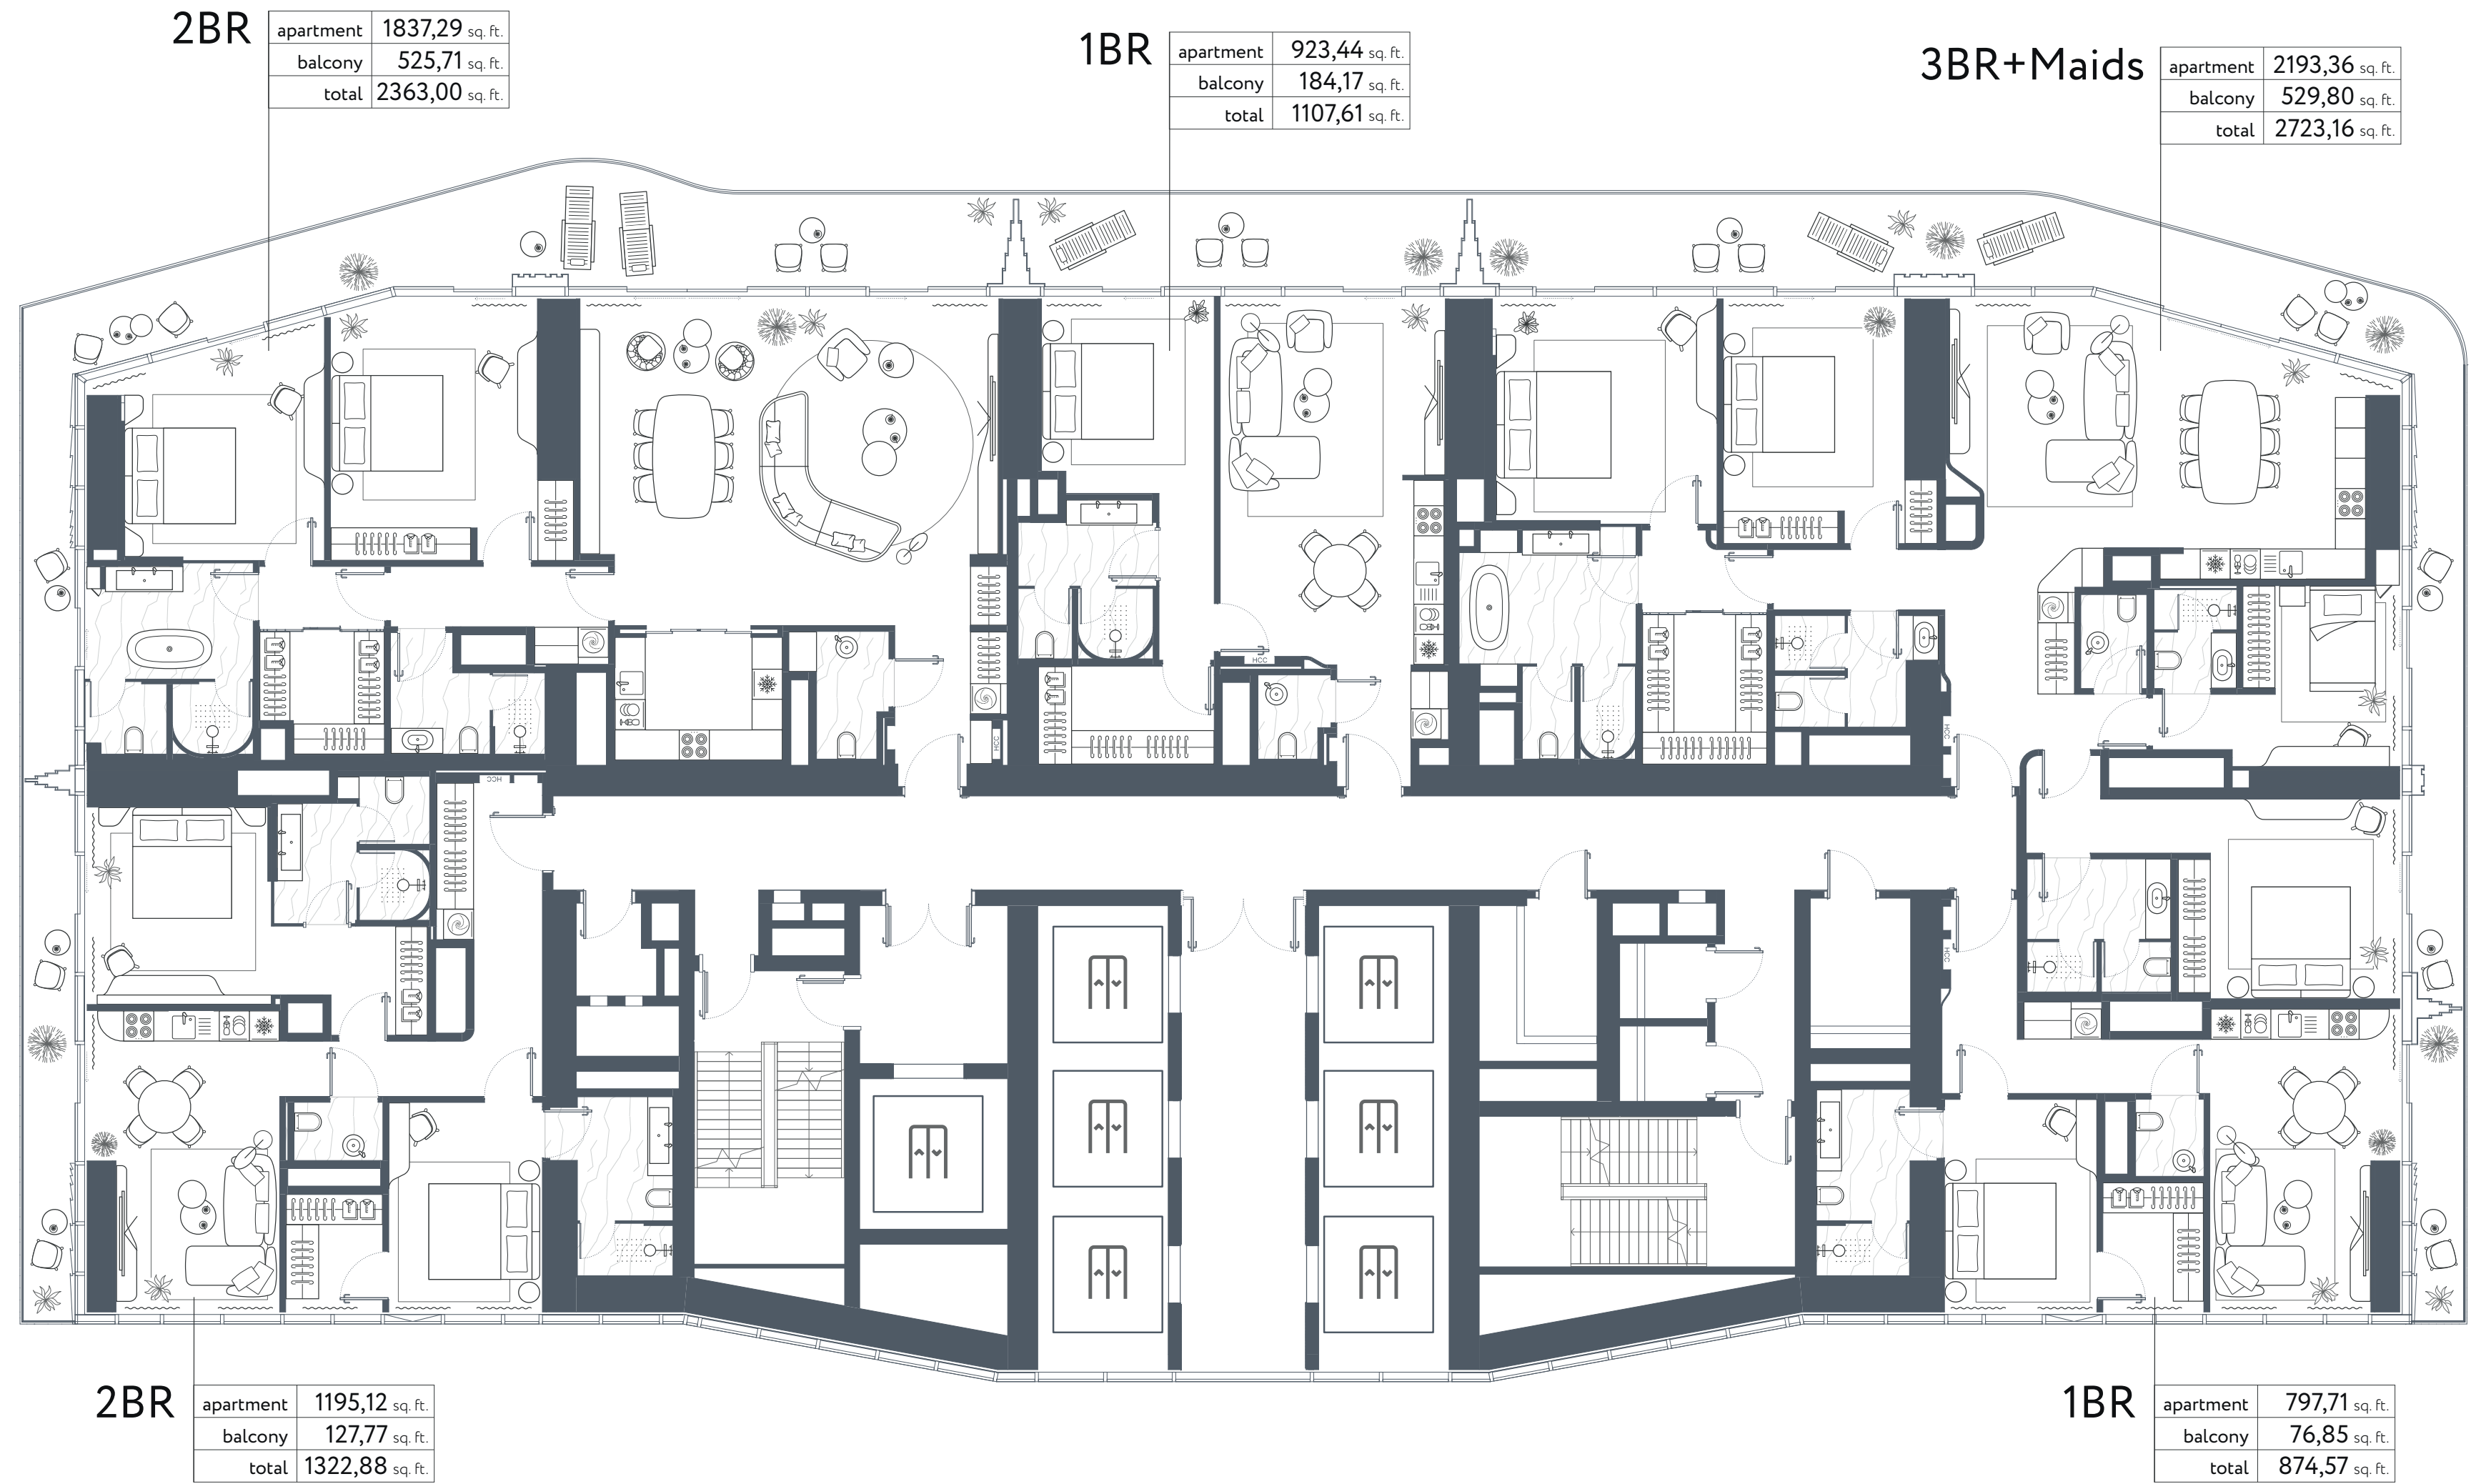

1BR

apartment	896,20 sq. ft.
balcony	182,02 sq. ft.
total	1078,22 sq. ft.

3BR+Maids

apartment	2172,37 sq. ft.
balcony	531,74 sq. ft.
total	2704,11 sq. ft.

2BR

apartment	1202,54 sq. ft.
balcony	127,77 sq. ft.
total	1330,31 sq. ft.

1BR

apartment	796,31 sq. ft.
balcony	75,02 sq. ft.
total	871,34 sq. ft.

RESIDENTIAL FLOORS TIER 2.2

TYPE C FLOOR 27

RESIDENTIAL FLOORS TIER 2.3

TYPE B FLOORS 33-36, 38-39

RESIDENTIAL FLOORS TIER 2.3

TYPE C FLOORS 32, 37

RESIDENTIAL FLOORS TIER 3.1

TYPE A FLOOR 41

RESIDENTIAL FLOORS TIER 3.1

TYPE B FLOORS 42, 44, 46, 48

RESIDENTIAL FLOORS TIER 3.1

TYPE C FLOORS 43, 45, 47

RESIDENTIAL FLOORS TIER 3.2

TYPE B FLOORS 50, 52, 54, 56

RESIDENTIAL FLOORS TIER 3.2

TYPE C FLOORS 49, 51, 53, 55

Style & Quality Makes

ICONIC TOWER