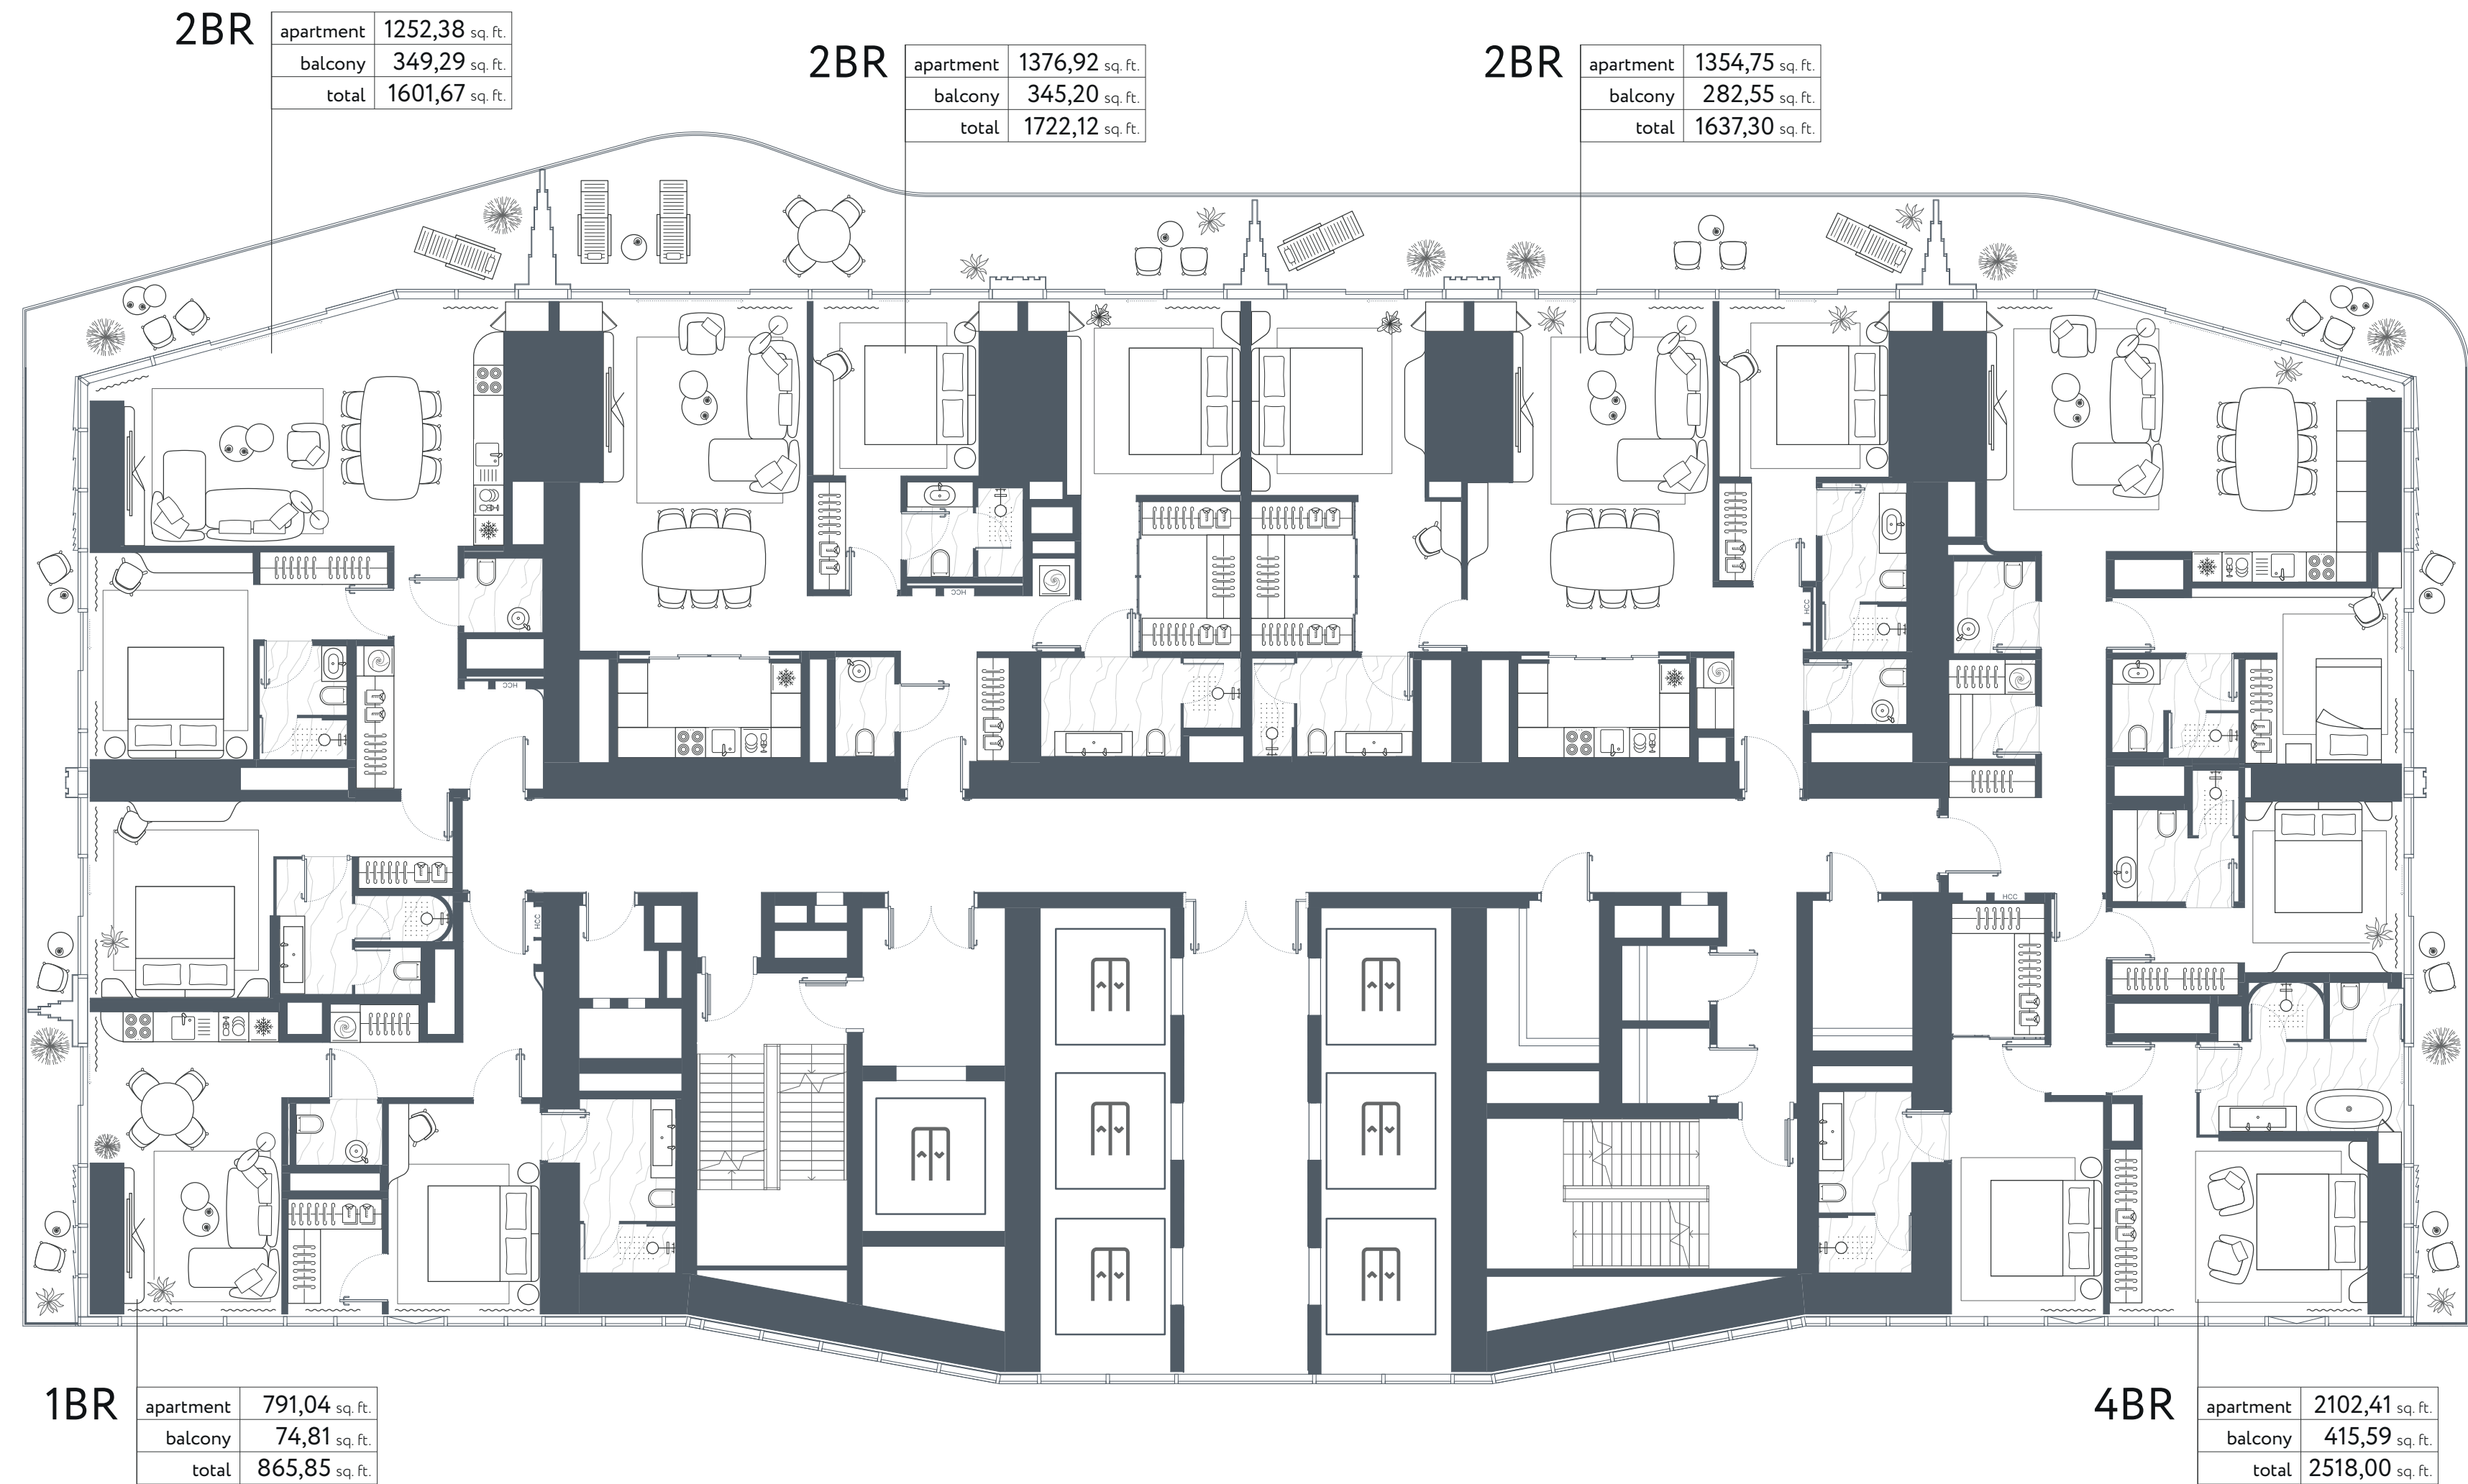

1BR

apartment	896,20 sq. ft.
balcony	182,02 sq. ft.
total	1078,22 sq. ft.

3BR+Maids

apartment	2172,37 sq. ft.
balcony	531,74 sq. ft.
total	2704,11 sq. ft.

2BR

apartment	1202,54 sq. ft.
balcony	127,77 sq. ft.
total	1330,31 sq. ft.

1BR

apartment	796,31 sq. ft.
balcony	75,02 sq. ft.
total	871,34 sq. ft.

RESIDENTIAL FLOORS TIER 2.2

TYPE C FLOOR 27

RESIDENTIAL FLOORS TIER 2.3

TYPE B FLOORS 33-36, 38-39

RESIDENTIAL FLOORS TIER 2.3

TYPE C FLOORS 32, 37