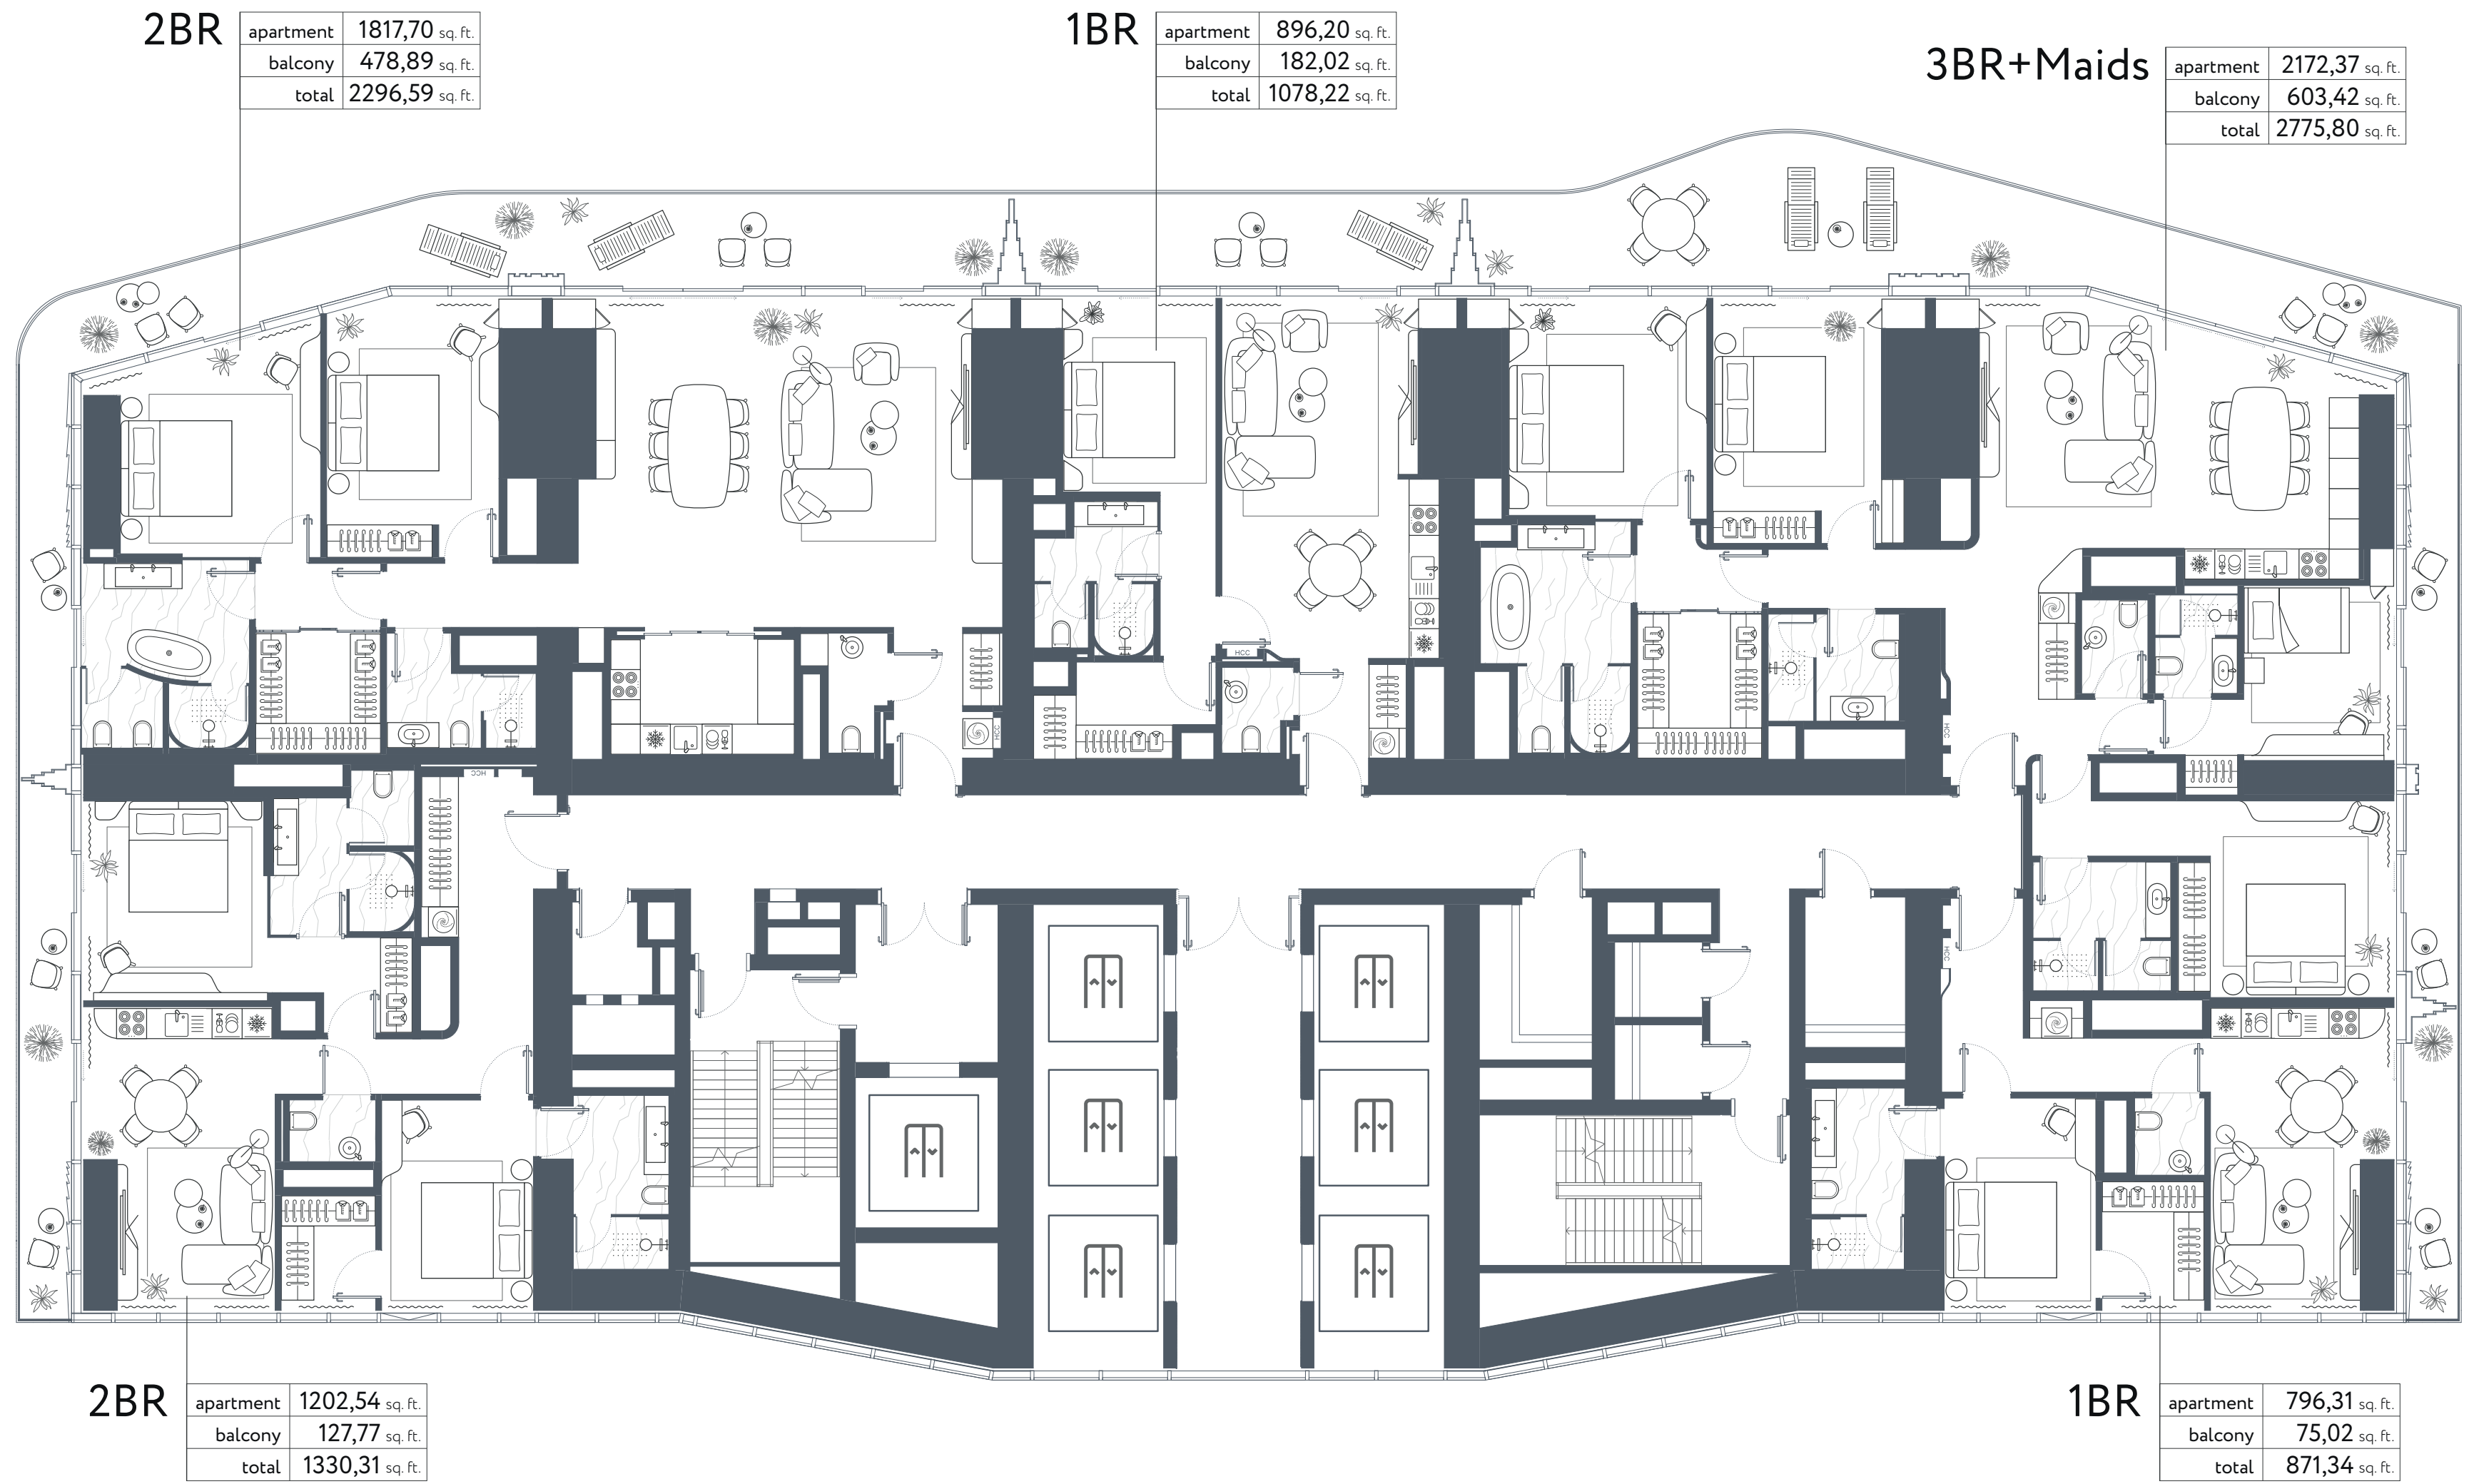

1BR

apartment	896,20 sq. ft.
balcony	182,02 sq. ft.
total	1078,22 sq. ft.

3BR+Maids

apartment	2172,37 sq. ft.
balcony	531,74 sq. ft.
total	2704,11 sq. ft.

2BR

apartment	1202,54 sq. ft.
balcony	127,77 sq. ft.
total	1330,31 sq. ft.

1BR

apartment	796,31 sq. ft.
balcony	75,02 sq. ft.
total	871,34 sq. ft.

RESIDENTIAL FLOORS TIER 2.2

TYPE C FLOOR 27

RESIDENTIAL FLOORS TIER 2.3

TYPE B FLOORS 33-36, 38-39

RESIDENTIAL FLOORS TIER 2.3

TYPE C FLOORS 32, 37