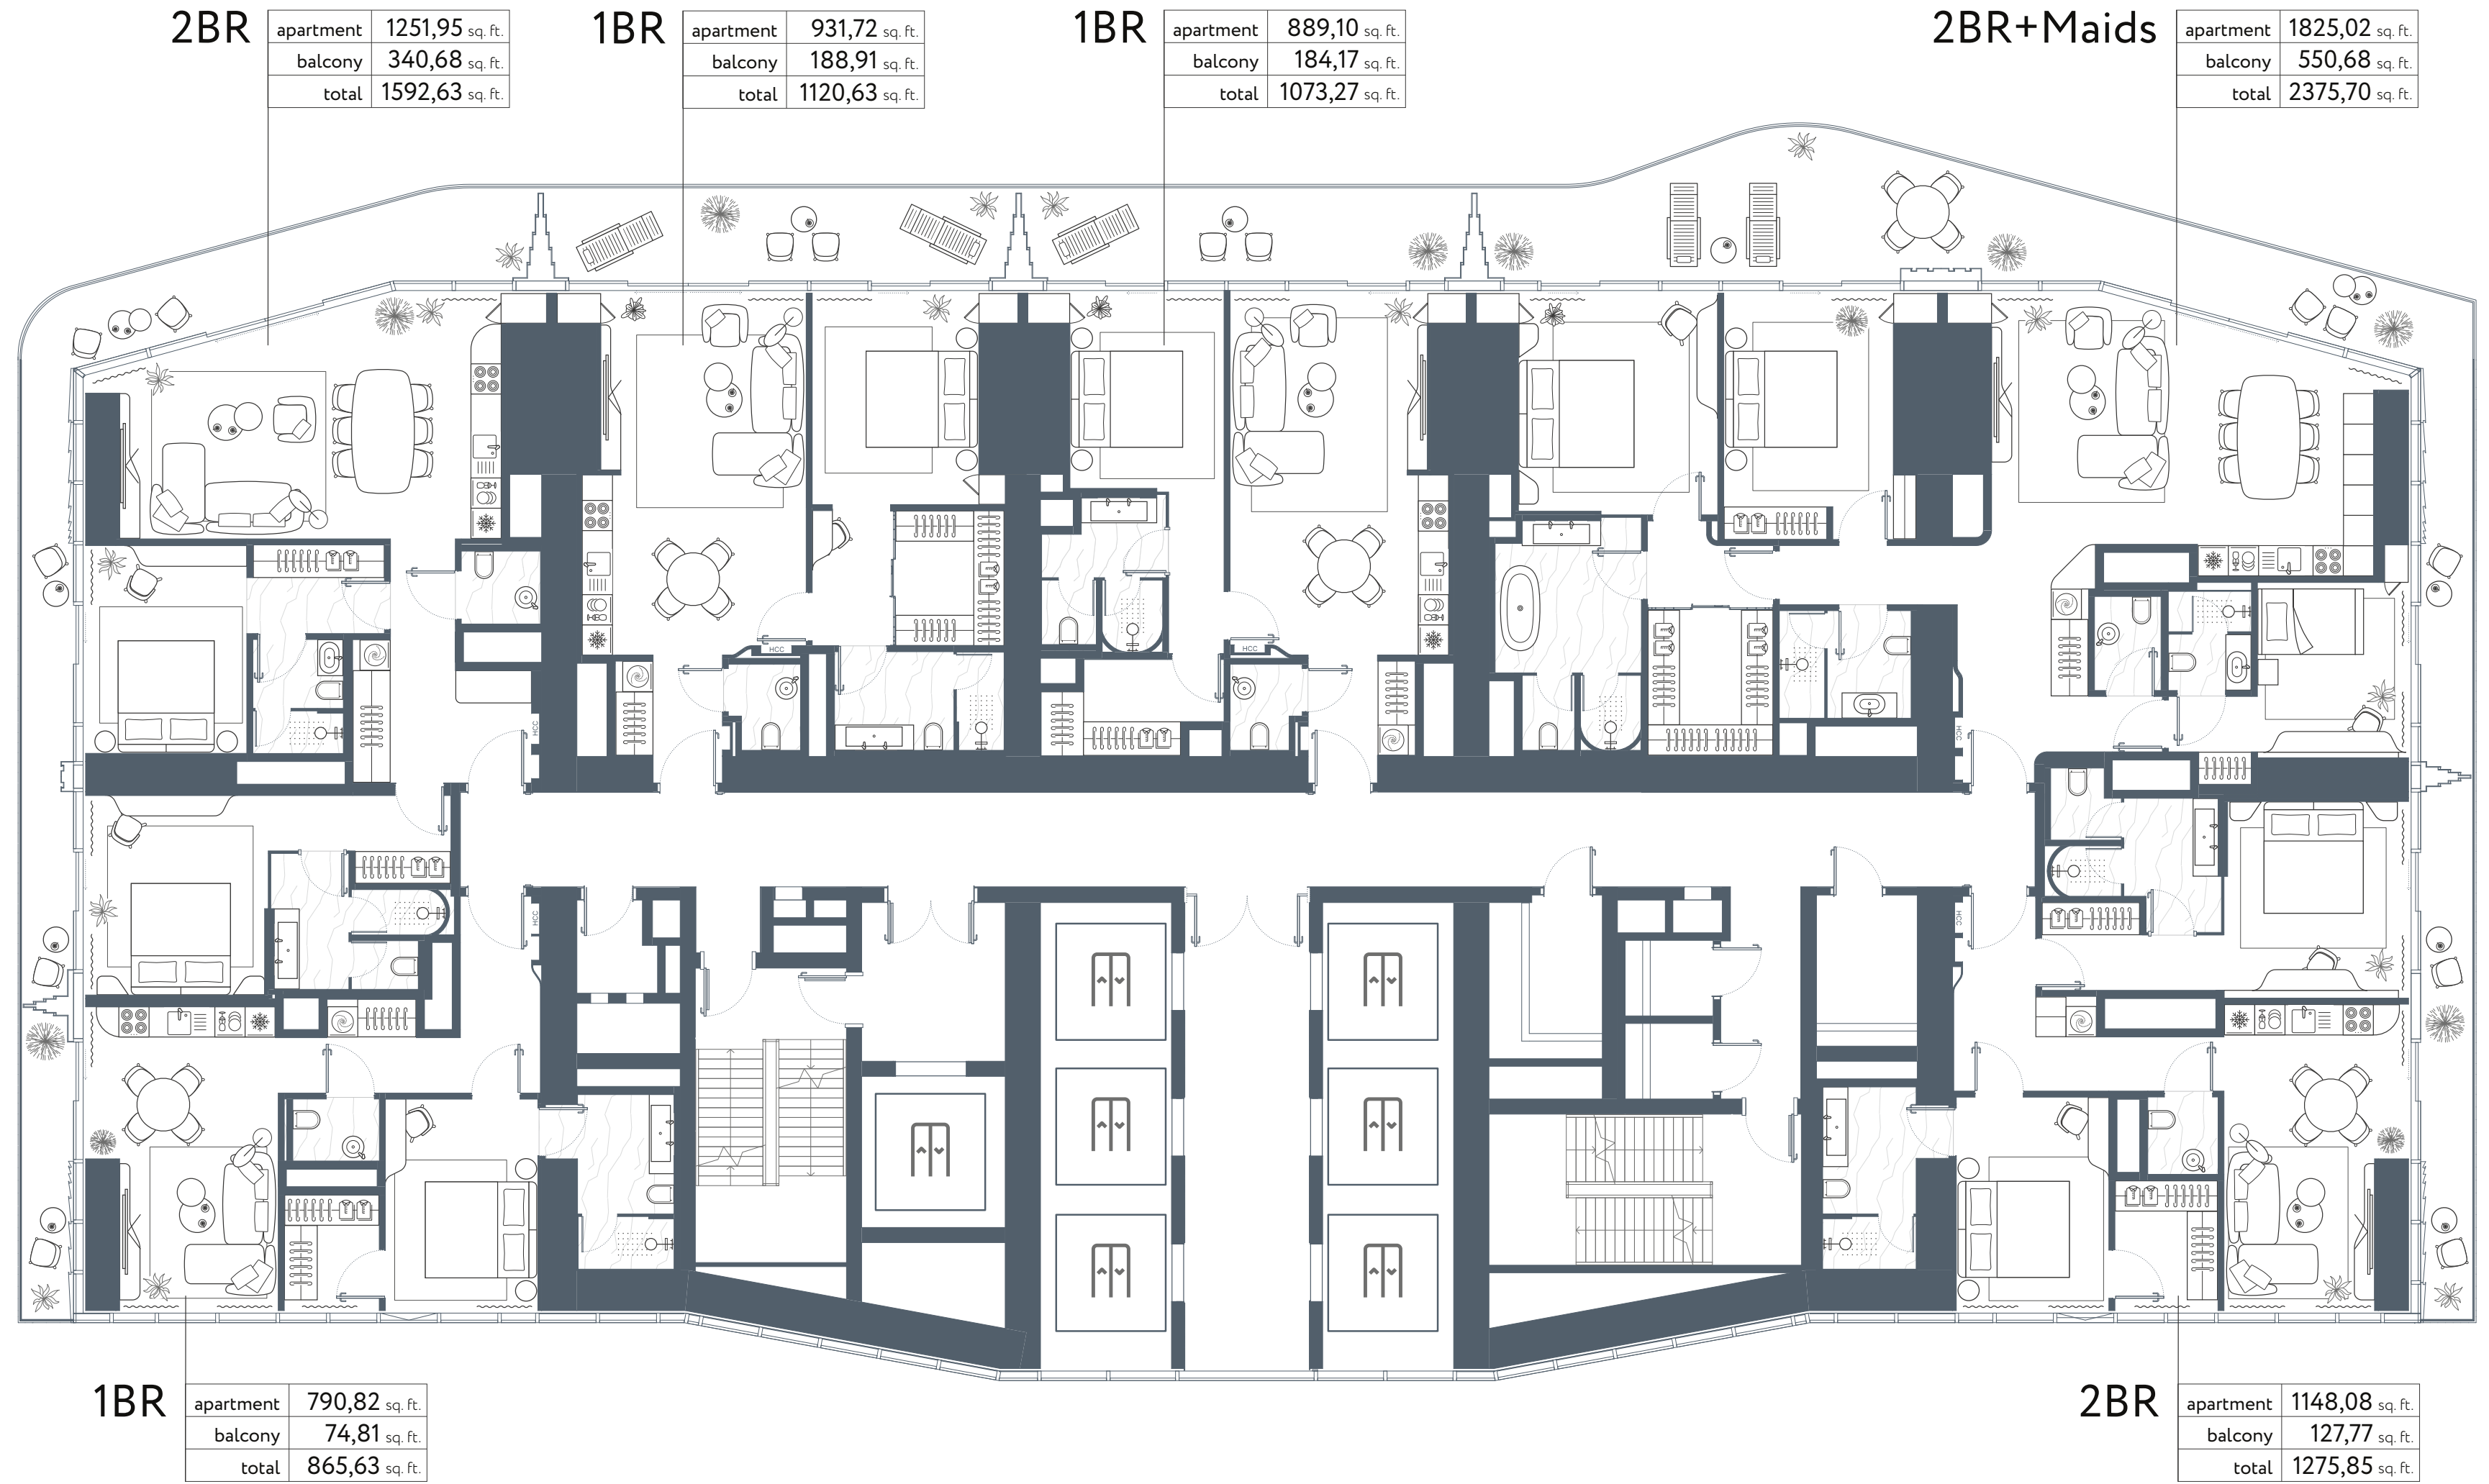

RESIDENTIAL FLOORS TIER 1

TYPE A FLOOR 2

RESIDENTIAL FLOORS TIER 1

TYPE B FLOORS 3, 6, 9, 12, 15

RESIDENTIAL FLOORS TIER 1

TYPE C
FLOORS 4-5, 7-8,
10-11, 13-14, 16

RESIDENTIAL FLOORS TIER 2.1

TYPE A FLOOR 17

RESIDENTIAL FLOORS TIER 2.1

TYPE A FLOORS 18-21, 23

RESIDENTIAL FLOORS TIER 2.1

TYPE C FLOOR 22

RESIDENTIAL FLOORS TIER 2.2

TYPE B FLOORS 24-26, 28-31

2BR

apartment	1817,70 sq. ft.
balcony	550,47 sq. ft.
total	2368,17 sq. ft.

1BR

apartment	896,20 sq. ft.
balcony	182,02 sq. ft.
total	1078,22 sq. ft.

3BR+Maids

apartment	2172,37 sq. ft.
balcony	531,74 sq. ft.
total	2704,11 sq. ft.

2BR

apartment	1202,54 sq. ft.
balcony	127,77 sq. ft.
total	1330,31 sq. ft.

1BR

apartment	796,31 sq. ft.
balcony	75,02 sq. ft.
total	871,34 sq. ft.

RESIDENTIAL FLOORS TIER 2.2

TYPE C FLOOR 27

RESIDENTIAL FLOORS TIER 2.3

TYPE B FLOORS 33-36, 38-39

RESIDENTIAL FLOORS TIER 2.3

TYPE C FLOORS 32, 37