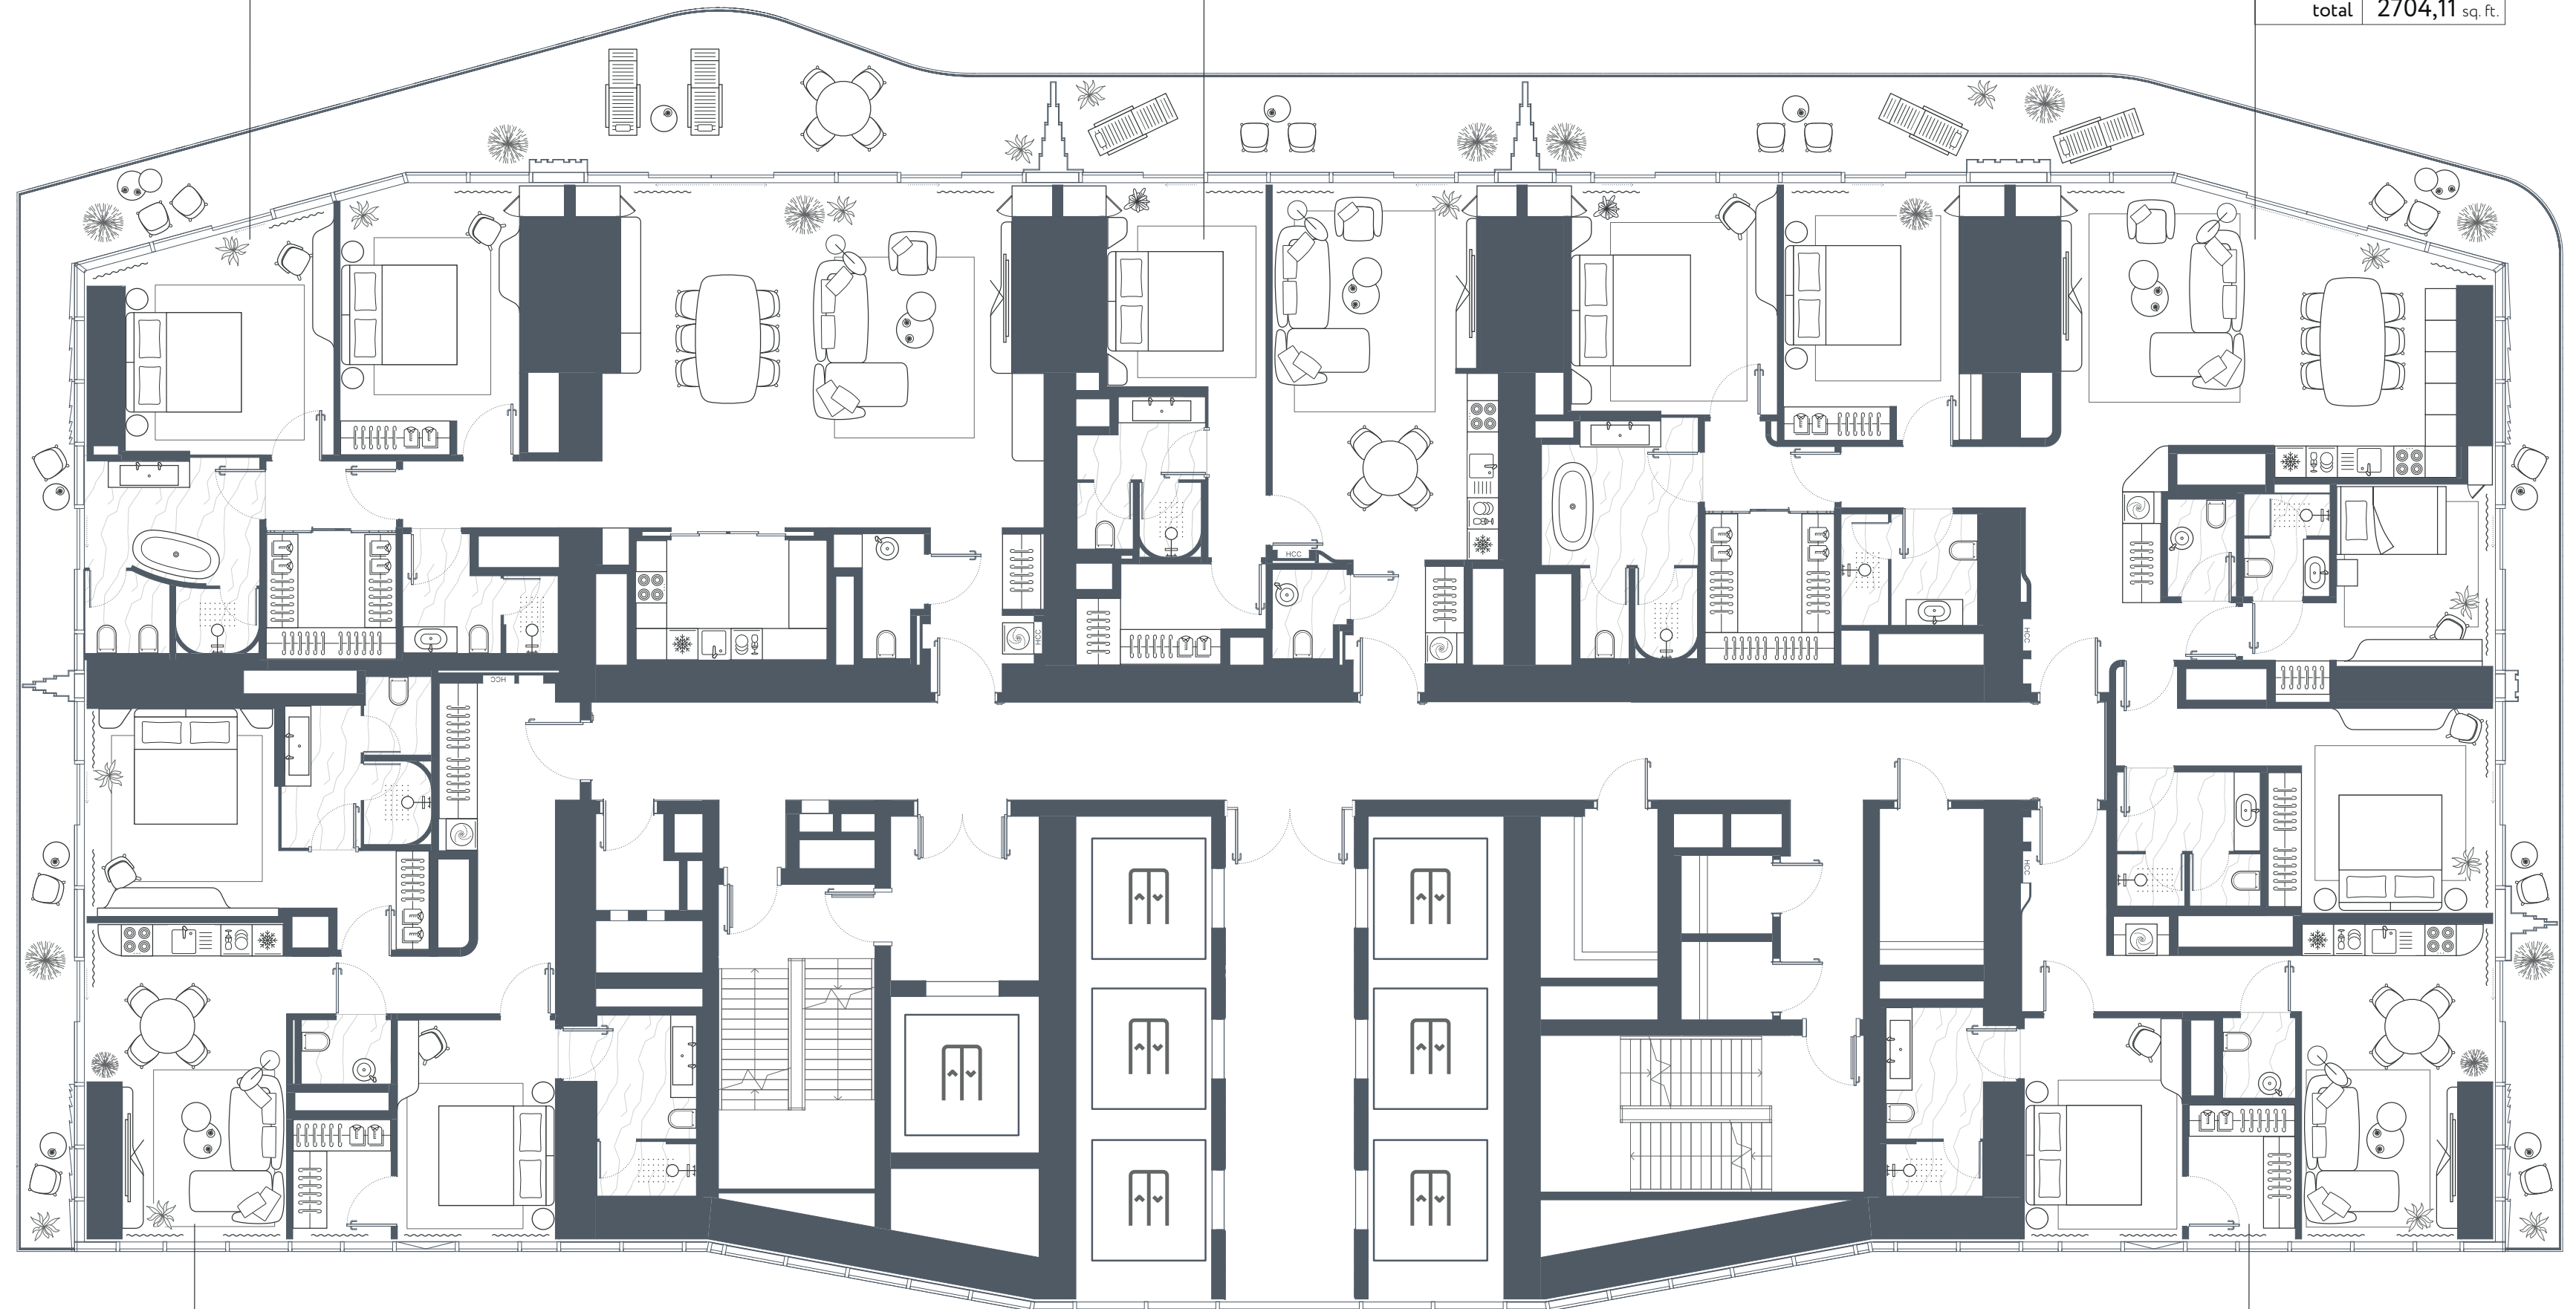

1BR

apartment	896,20 sq. ft.
balcony	182,02 sq. ft.
total	1078,22 sq. ft.

3BR+Maids

apartment	2172,37 sq. ft.
balcony	531,74 sq. ft.
total	2704,11 sq. ft.

2BR

apartment	1202,54 sq. ft.
balcony	127,77 sq. ft.
total	1330,31 sq. ft.

1BR

apartment	796,31 sq. ft.
balcony	75,02 sq. ft.
total	871,34 sq. ft.

RESIDENTIAL FLOORS TIER 2.2

TYPE C FLOOR 27

RESIDENTIAL FLOORS TIER 2.3

TYPE B FLOORS 33-36, 38-39

RESIDENTIAL FLOORS TIER 2.3

TYPE C FLOORS 32, 37