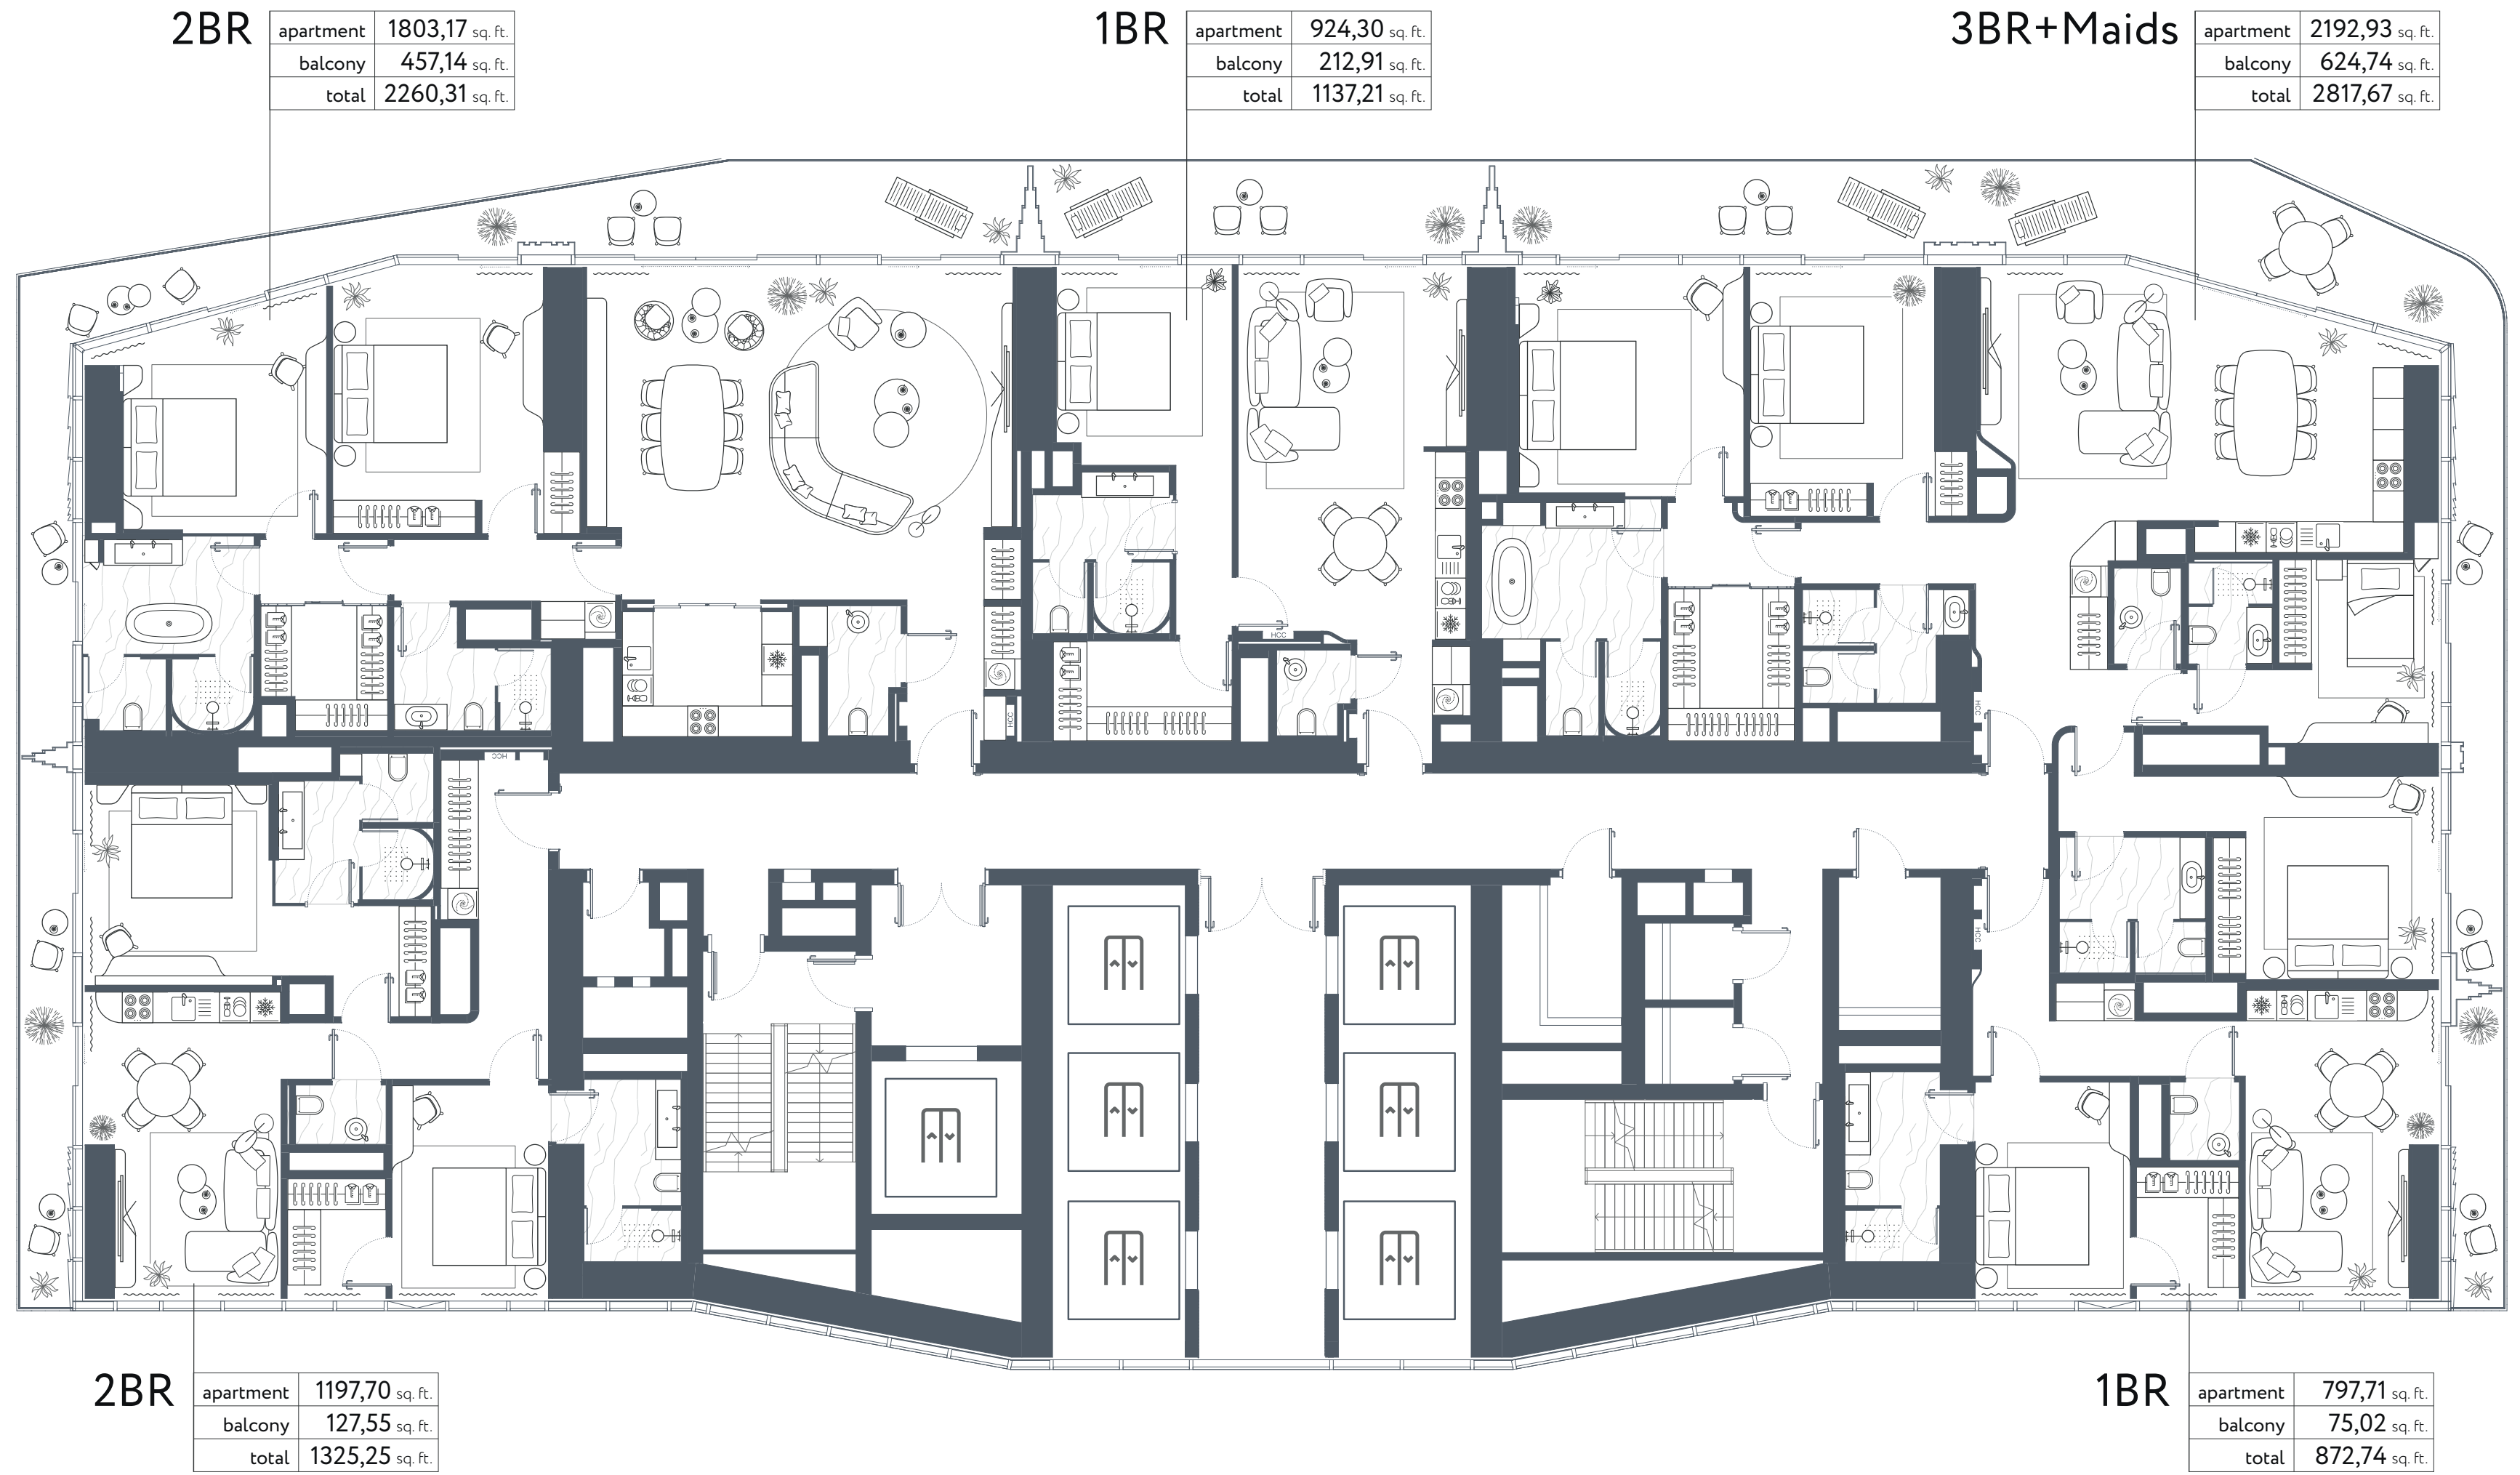

RESIDENTIAL FLOORS TIER 3.1

TYPE A FLOOR 41