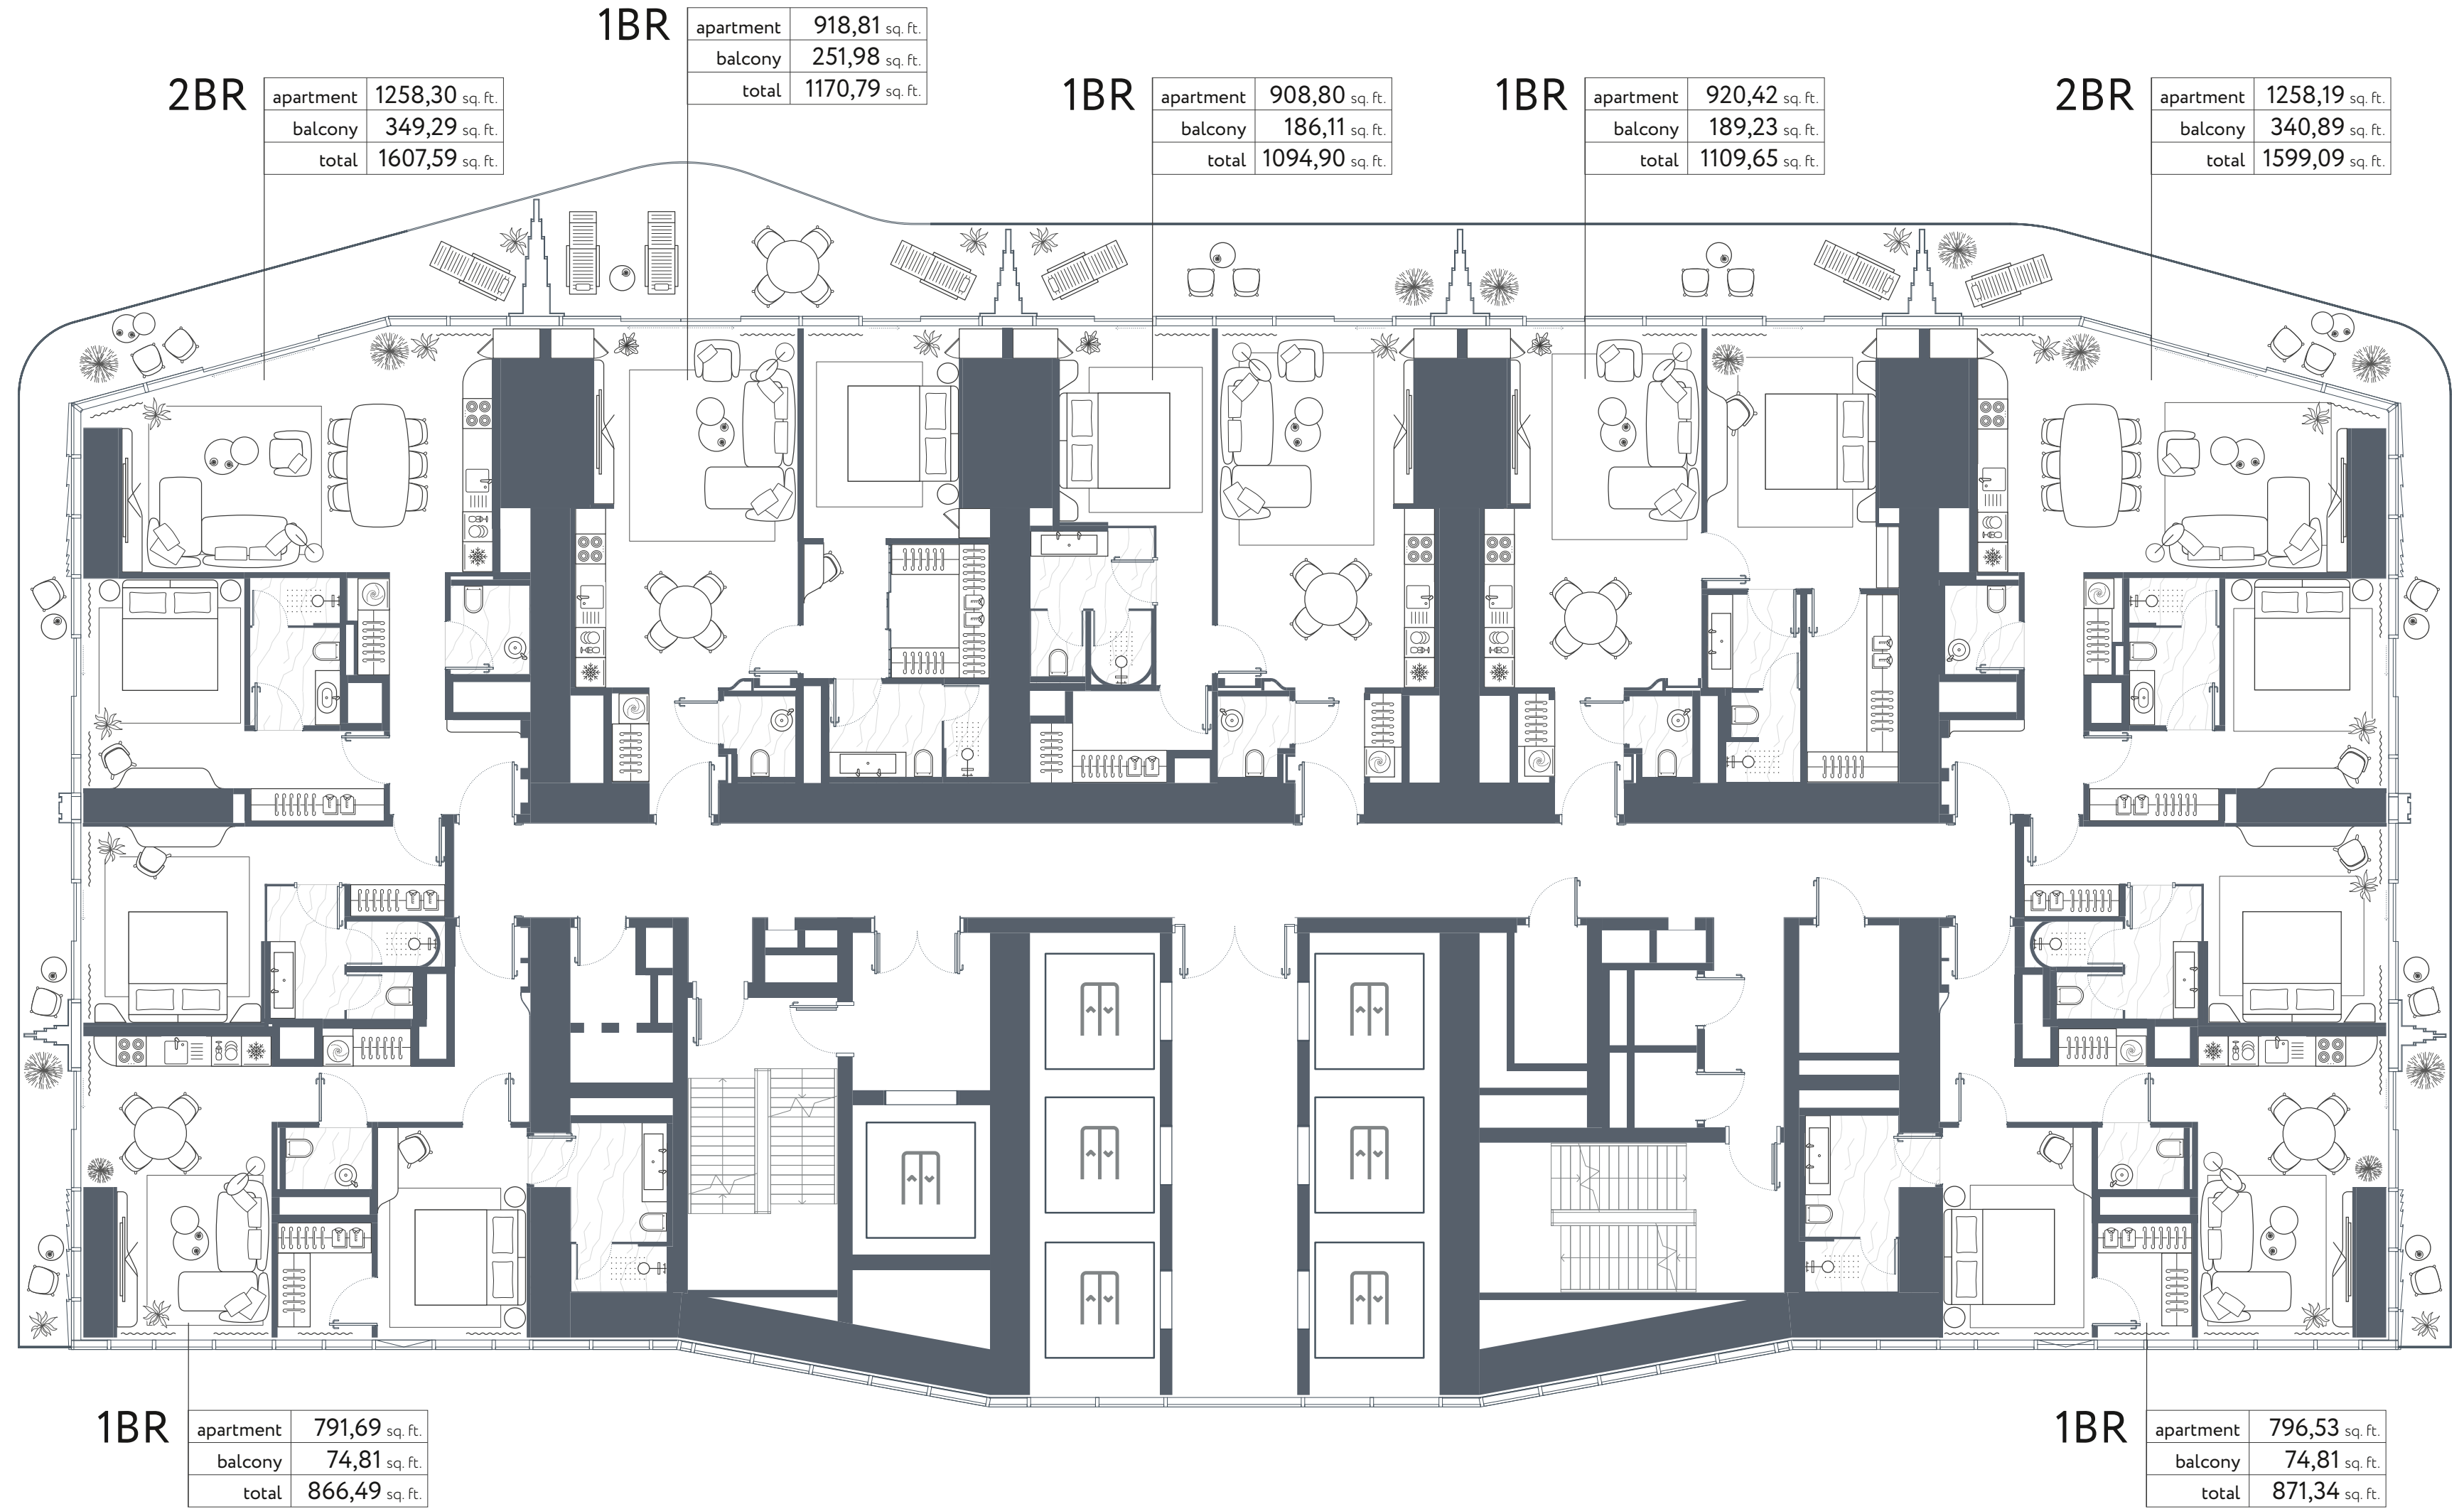

ICONIC TOWER

DESIGN BY *pininfarina*

FLOOR PLANS

Exceptional Tower
Architecture & Interiors By Pininfarina
G+66 Floors
Future Dominant In Dubai Internet City
Exciting Sea Views
Exclusive Amenities For Residents
Overlooking The Palm Jumeirah

RESIDENTIAL FLOORS TIER 1

TYPE A FLOOR 2

RESIDENTIAL FLOORS TIER 1

TYPE B FLOORS 3, 6, 9, 12, 15

RESIDENTIAL FLOORS TIER 1

TYPE C
FLOORS 4-5, 7-8,
10-11, 13-14, 16

RESIDENTIAL FLOORS TIER 2.1

TYPE A FLOOR 17

RESIDENTIAL FLOORS TIER 2.1

TYPE A FLOORS 18-21, 23

RESIDENTIAL FLOORS TIER 2.1

TYPE C FLOOR 22

RESIDENTIAL FLOORS TIER 2.2

TYPE B FLOORS 24-26, 28-31

2BR

apartment	1817,70 sq. ft.
balcony	550,47 sq. ft.
total	2368,17 sq. ft.

1BR

apartment	896,20 sq. ft.
balcony	182,02 sq. ft.
total	1078,22 sq. ft.

3BR+Maids

apartment	2172,37 sq. ft.
balcony	531,74 sq. ft.
total	2704,11 sq. ft.

2BR

apartment	1202,54 sq. ft.
balcony	127,77 sq. ft.
total	1330,31 sq. ft.