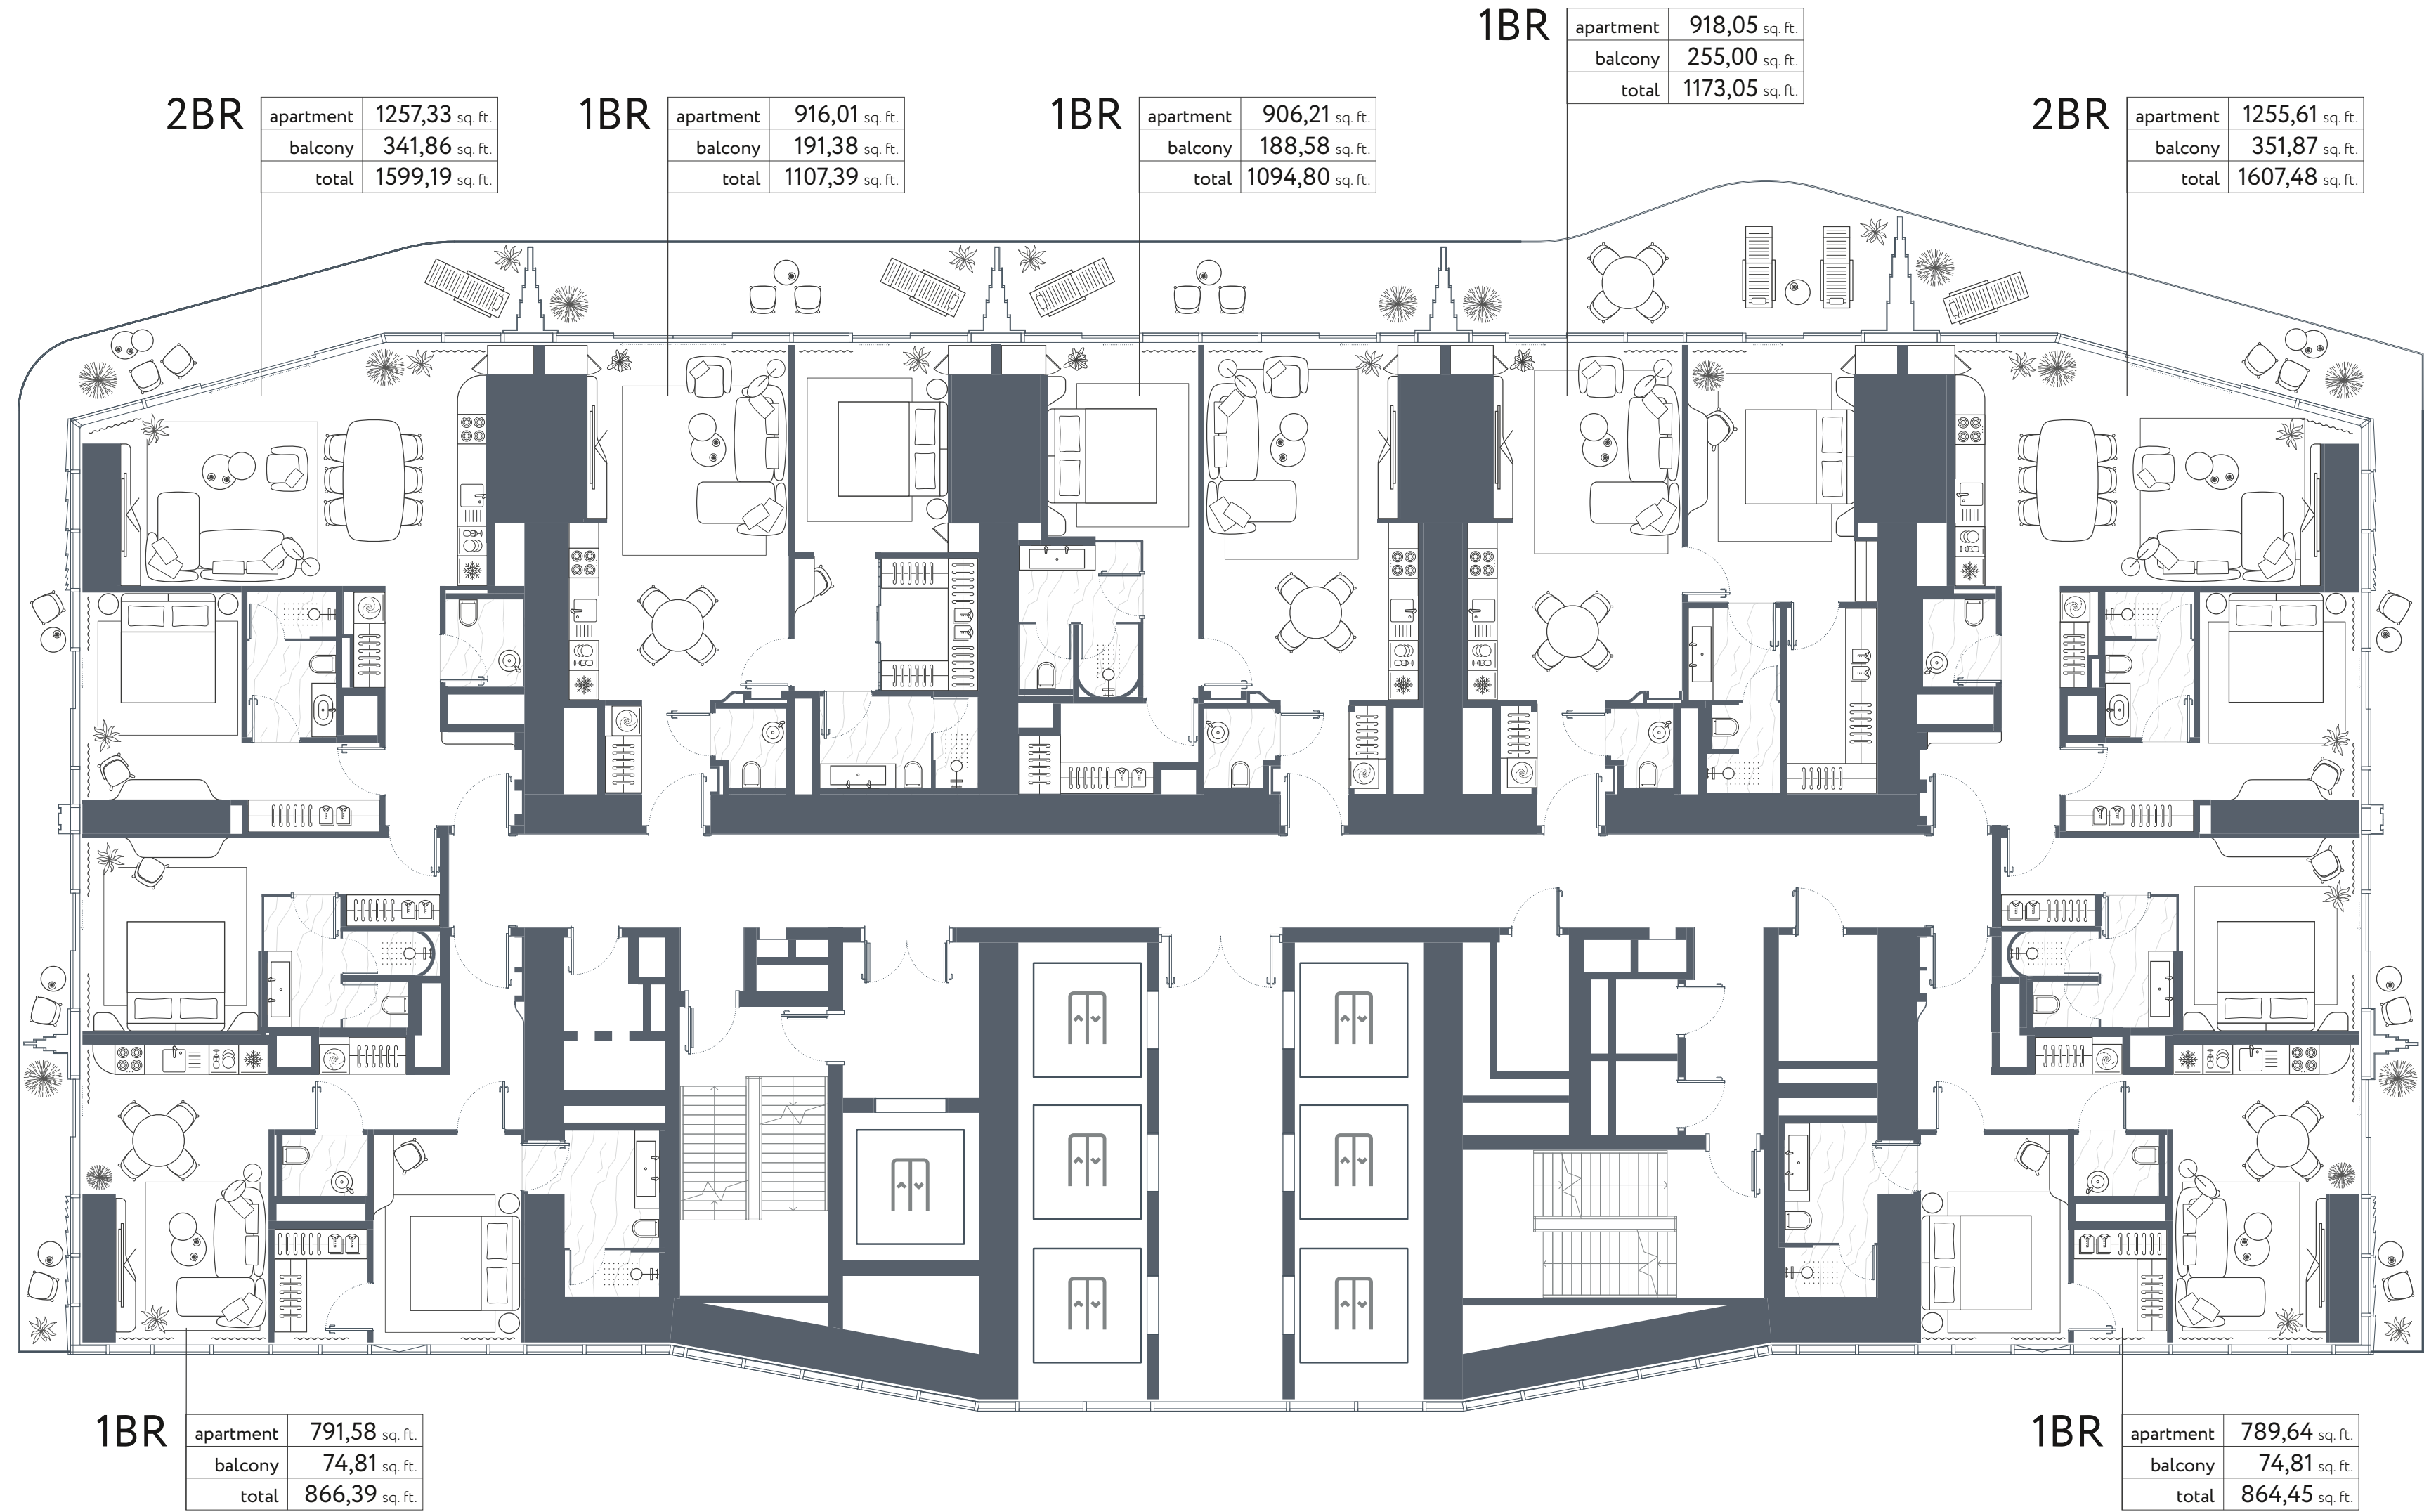

ICONIC TOWER

DESIGN BY *pininfarina*

FLOOR PLANS

Exceptional Tower
Architecture & Interiors By Pininfarina
G+66 Floors
Future Dominant In Dubai Internet City
Exciting Sea Views
Exclusive Amenities For Residents
Overlooking The Palm Jumeirah

RESIDENTIAL FLOORS TIER 1

TYPE A FLOOR 2

RESIDENTIAL FLOORS TIER 1

TYPE B FLOORS 3, 6, 9, 12, 15

RESIDENTIAL FLOORS TIER 1

TYPE C
FLOORS 4-5, 7-8,
10-11, 13-14, 16

RESIDENTIAL FLOORS TIER 2.1

TYPE A FLOOR 17

RESIDENTIAL FLOORS TIER 2.1

TYPE A FLOORS 18-21, 23

RESIDENTIAL FLOORS TIER 2.1

TYPE C FLOOR 22

RESIDENTIAL FLOORS TIER 2.2

TYPE B FLOORS 24-26, 28-31

2BR

apartment	1817,70 sq. ft.
balcony	550,47 sq. ft.
total	2368,17 sq. ft.

1BR

apartment	896,20 sq. ft.
balcony	182,02 sq. ft.
total	1078,22 sq. ft.

3BR+Maids

apartment	2172,37 sq. ft.
balcony	531,74 sq. ft.
total	2704,11 sq. ft.

2BR

apartment	1202,54 sq. ft.
balcony	127,77 sq. ft.
total	1330,31 sq. ft.