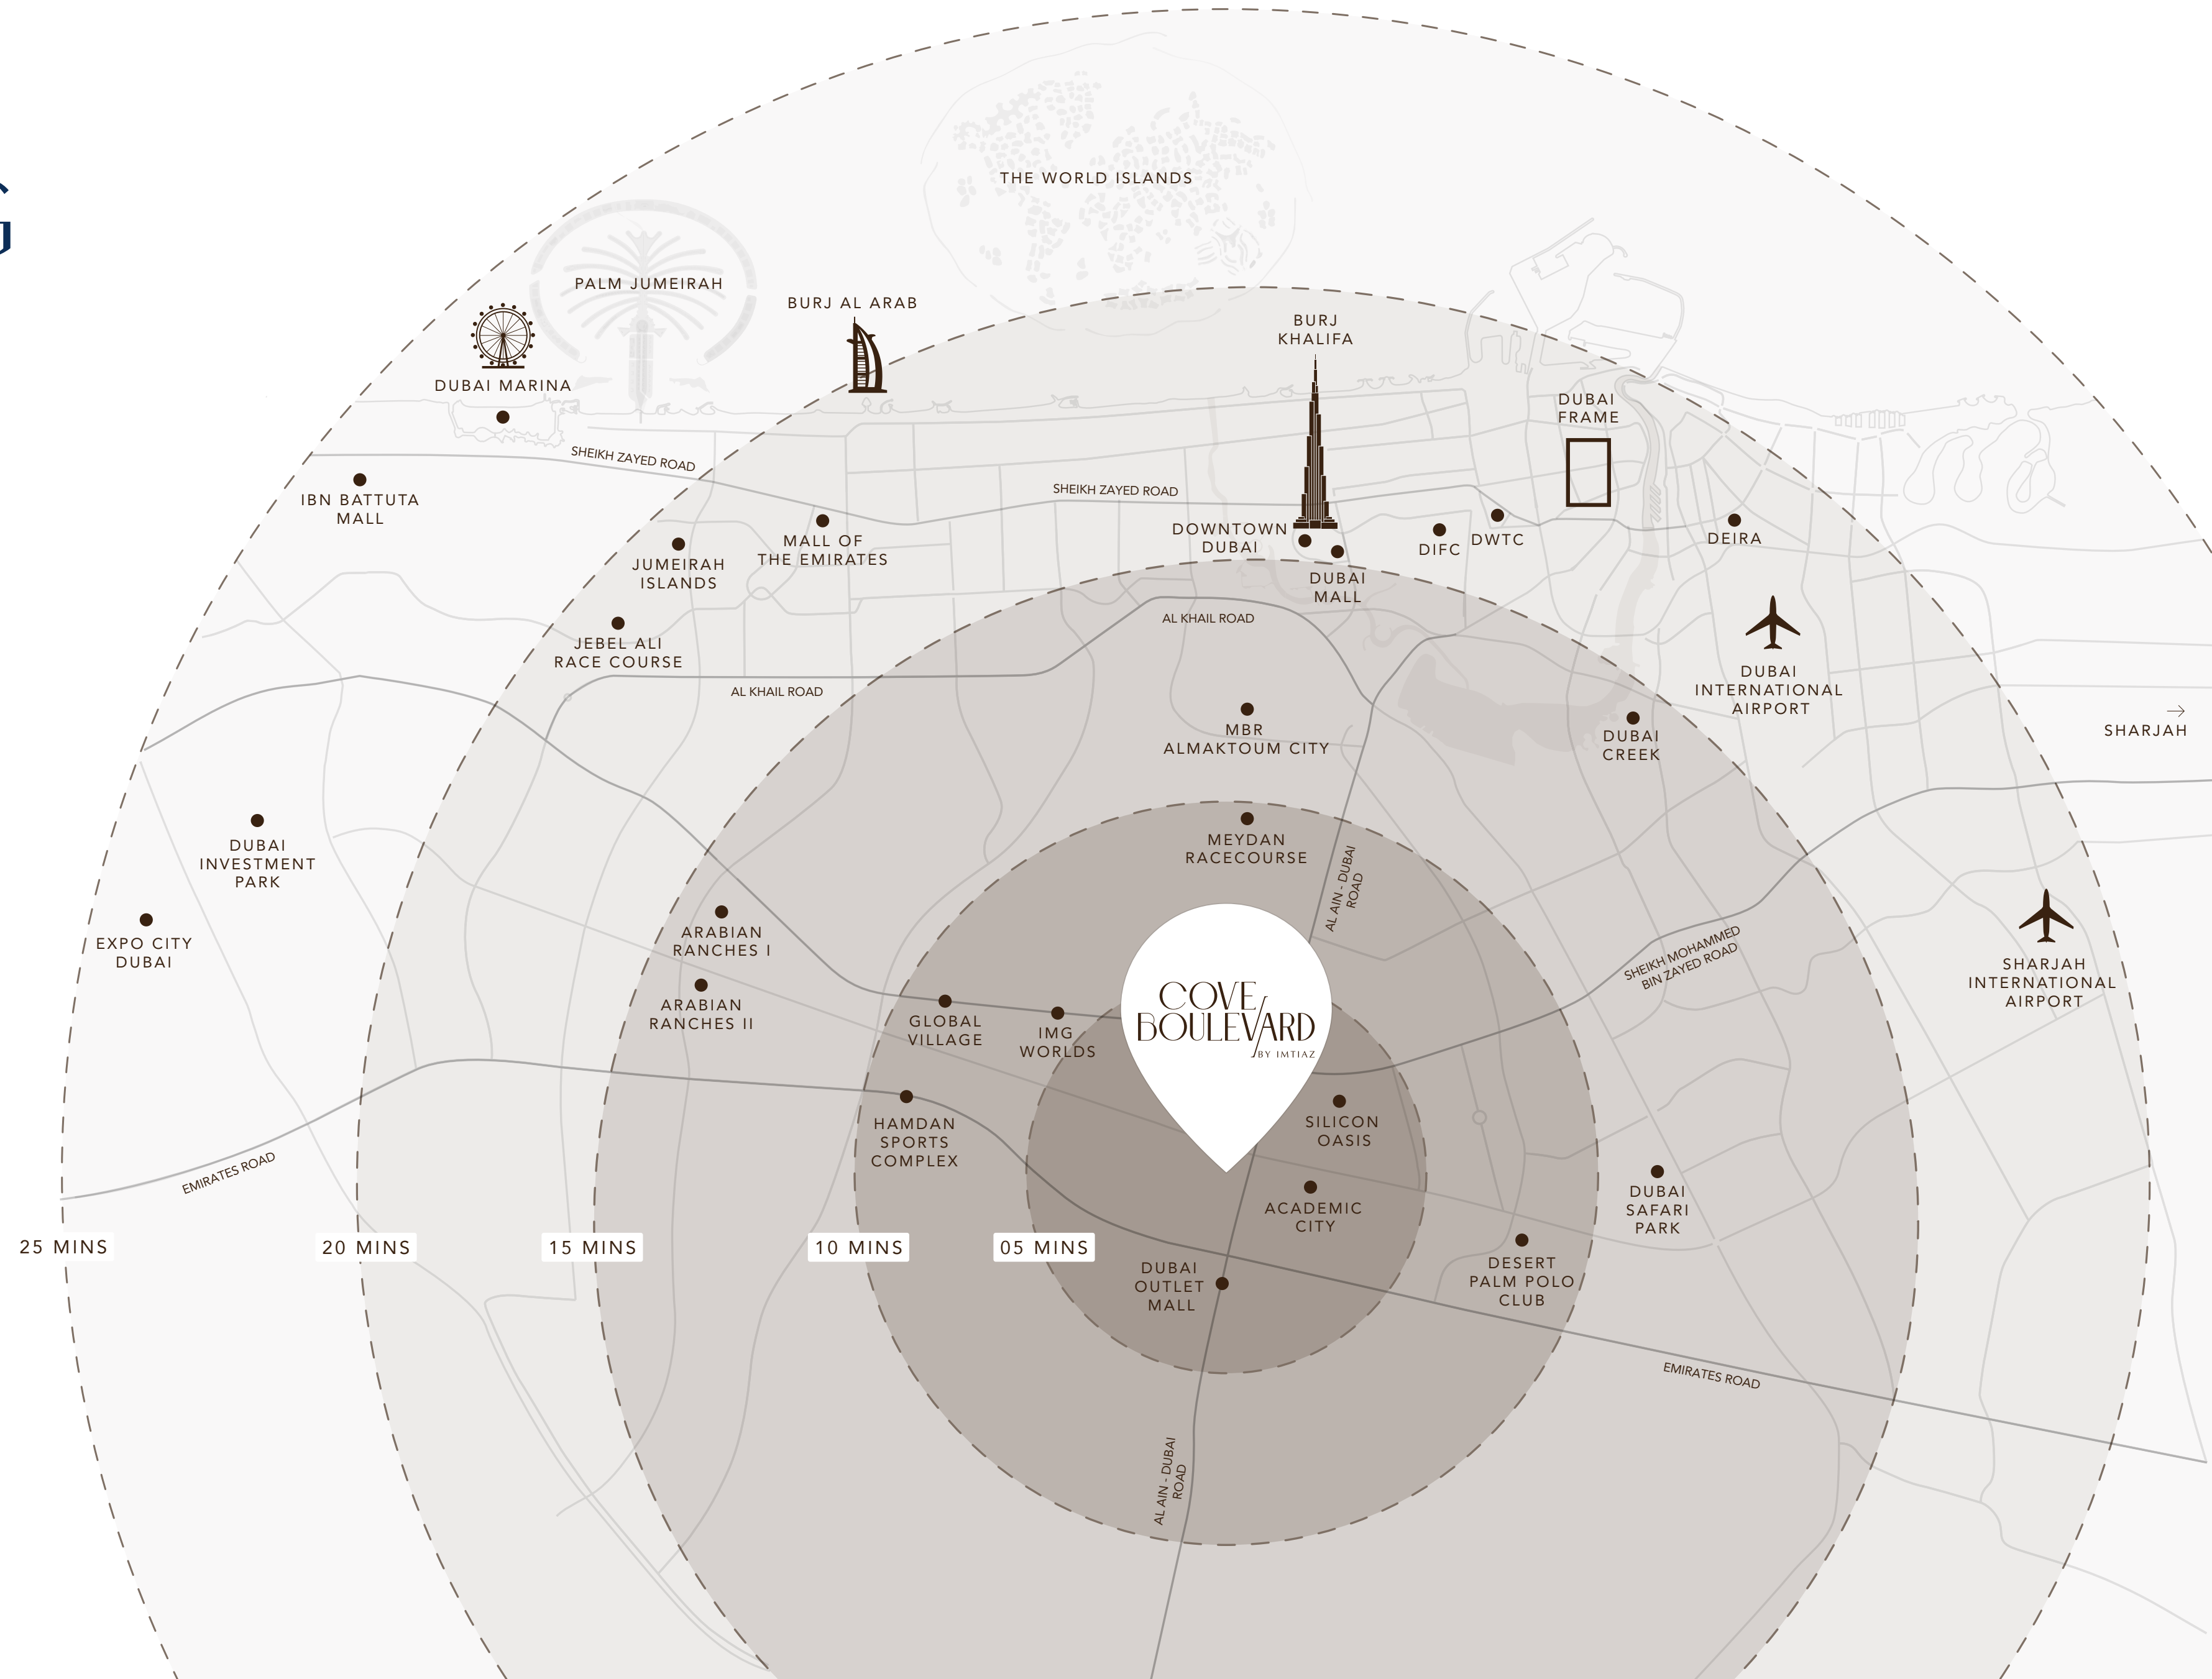

20 Minutes

Dubai Intl. Airport
Downtown Dubai
Dubai Mall
Burj Khalifa
Dubai Frame
Dubai Creek
Mall Of The Emirates

12 Minutes

Desert Palm Polo club
Dubai Safari Park
Meydan Racecourse

25 Minutes

Dubai Marina
Palm Jumeirah
Jebel Ali Race Course
Jumeirah Islands
Ibn Battuta Mall
Dubai Parks and Resorts
Expo City Dubai